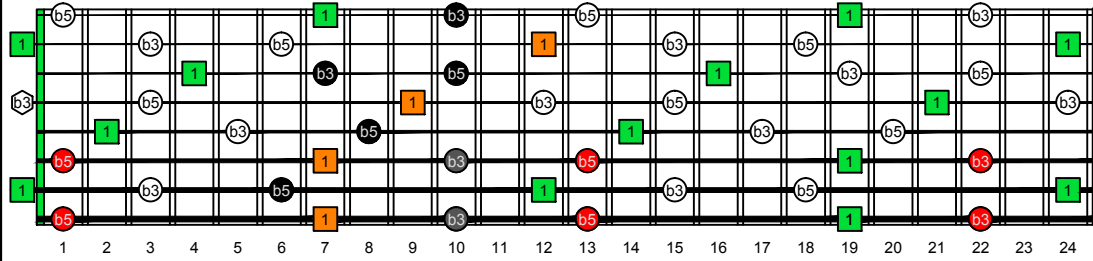

BAGED octaves (Drop E : 8-string) B natural - FINGERBOARD OCTAVE SHAPES

BAGED octaves (Drop E : 8-string) B diminished arpeggio - ENTIRE FINGERBOARD INTERVALS

BAGED octaves (Drop E : 8-string) B diminished arpeggio (3nps) ENTIRE FINGERBOARD INTERVALS : 7B5A3 box shape

BAGED octaves (Drop E : 8-string) B diminished arpeggio (3nps) ENTIRE FINGERBOARD INTERVALS : 5A3G1 box shape

BAGED octaves (Drop E : 8-string) B diminished arpeggio (3nps) ENTIRE FINGERBOARD INTERVALS : 8G6G3G1 box shape

BAGED octaves (Drop E : 8-string) B diminished arpeggio (3nps) ENTIRE FINGERBOARD INTERVALS : 8E6E4E1 box shape

BAGED octaves (Drop E : 8-string) B diminished arpeggio (3nps) ENTIRE FINGERBOARD INTERVALS : 8E6E4D2 box shape

BAGED octaves (Drop E : 8-string) B diminished arpeggio (3nps) ENTIRE FINGERBOARD INTERVALS : 7D4D2 box shape

BAGED octaves (Drop E : 8-string) B diminished arpeggio (3nps) ENTIRE FINGERBOARD INTERVALS : 7B5B2 box shape