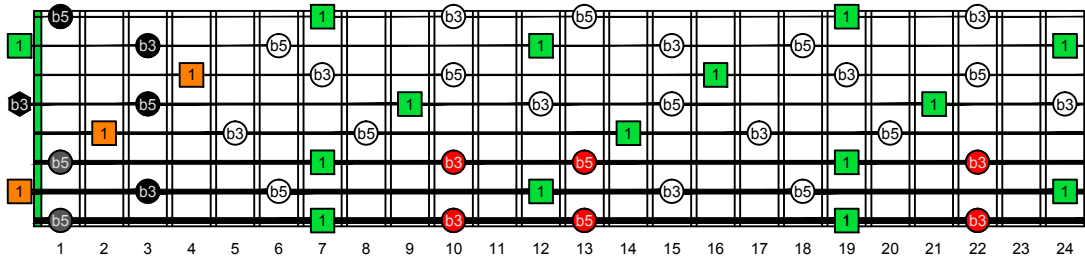

BAGED octaves (Drop E : 8-string) B natural - FINGERBOARD OCTAVE SHAPES

BAGED octaves (Drop E : 8-string) B diminished arpeggio - ENTIRE FINGERBOARD INTERVALS

BAGED octaves (Drop E : 8-string) B diminished arpeggio (3nps) ENTIRE FINGERBOARD INTERVALS : 7B5A3 box shape

BAGED octaves (Drop E : 8-string) B diminished arpeggio (3nps) ENTIRE FINGERBOARD INTERVALS : 5A3G1 box shape

BAGED octaves (Drop E : 8-string) B diminished arpeggio (3nps) ENTIRE FINGERBOARD INTERVALS : 8G6G3G1 box shape

BAGED octaves (Drop E : 8-string) B diminished arpeggio (3nps) ENTIRE FINGERBOARD INTERVALS : 8E6E4E1 box shape

BAGED octaves (Drop E : 8-string) B diminished arpeggio (3nps) ENTIRE FINGERBOARD INTERVALS : 8E6E4D2 box shape