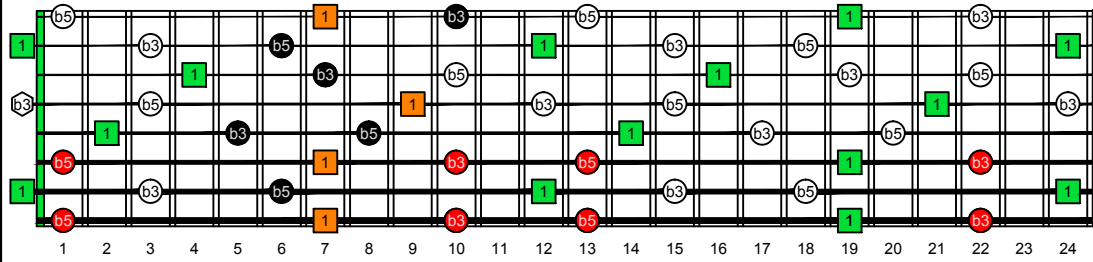

BAGED octaves (Drop E : 8-string) B natural - FINGERBOARD OCTAVE SHAPES

BAGED octaves (Drop E : 8-string) B diminished arpeggio - ENTIRE FINGERBOARD INTERVALS

BAGED octaves (Drop E : 8-string) B diminished arpeggio (3nps) ENTIRE FINGERBOARD INTERVALS : 7B5A3 box shape

BAGED octaves (Drop E : 8-string) B diminished arpeggio (3nps) ENTIRE FINGERBOARD INTERVALS : 5A3G1 box shape

BAGED octaves (Drop E : 8-string) B diminished arpeggio (3nps) ENTIRE FINGERBOARD INTERVALS : 8G6G3G1 box shape

BAGED octaves (Drop E : 8-string) B diminished arpeggio (3nps) ENTIRE FINGERBOARD INTERVALS : 8E6E4E1 box shape

BAGED octaves (Drop E : 8-string) B diminished arpeggio (3nps) ENTIRE FINGERBOARD INTERVALS : 8E6E4D2 box shape