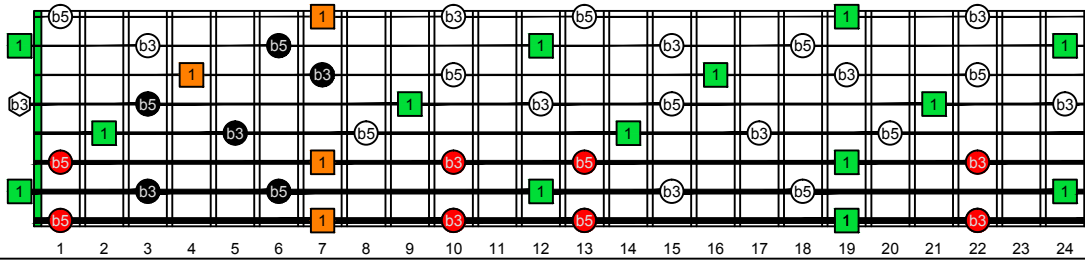

BAGED octaves (Drop E : 8-string) B natural - FINGERBOARD OCTAVE SHAPES

BAGED octaves (Drop E : 8-string) B diminished arpeggio - ENTIRE FINGERBOARD INTERVALS

BAGED octaves (Drop E : 8-string) B diminished arpeggio (3nps) ENTIRE FINGERBOARD INTERVALS : 7B5A3 box shape

BAGED octaves (Drop E : 8-string) B diminished arpeggio (3nps) ENTIRE FINGERBOARD INTERVALS : 5A3G1 box shape

BAGED octaves (Drop E : 8-string) B diminished arpeggio (3nps) ENTIRE FINGERBOARD INTERVALS : 8G6G3G1 box shape

BAGED octaves (Drop E : 8-string) B diminished arpeggio (3nps) ENTIRE FINGERBOARD INTERVALS : 8E6E4E1 box shape

BAGED octaves (Drop E : 8-string) B diminished arpeggio (3nps) ENTIRE FINGERBOARD INTERVALS : 8E6E4D2 box shape