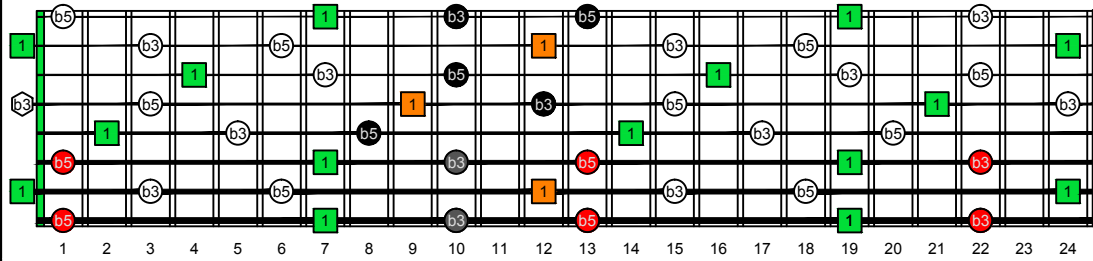

BAGED octaves (Drop E : 8-string) B natural - FINGERBOARD OCTAVE SHAPES

BAGED octaves (Drop E : 8-string) B diminished arpeggio - ENTIRE FINGERBOARD INTERVALS

BAGED octaves (Drop E : 8-string) B diminished arpeggio (3nps) ENTIRE FINGERBOARD INTERVALS : 7B5A3 box shape

BAGED octaves (Drop E : 8-string) B diminished arpeggio (3nps) ENTIRE FINGERBOARD INTERVALS : 5A3G1 box shape

BAGED octaves (Drop E : 8-string) B diminished arpeggio (3nps) ENTIRE FINGERBOARD INTERVALS : 8G6G3G1 box shape

BAGED octaves (Drop E : 8-string) B diminished arpeggio (3nps) ENTIRE FINGERBOARD INTERVALS : 8E6E4E1 box shape

BAGED octaves (Drop E : 8-string) B diminished arpeggio (3nps) ENTIRE FINGERBOARD INTERVALS : 8E6E4D2 box shape

BAGED octaves (Drop E : 8-string) B diminished arpeggio (3nps) ENTIRE FINGERBOARD INTERVALS : 7D4D2 box shape

BAGED octaves (Drop E : 8-string) B diminished arpeggio (3nps) ENTIRE FINGERBOARD INTERVALS : 7B5B2 box shape