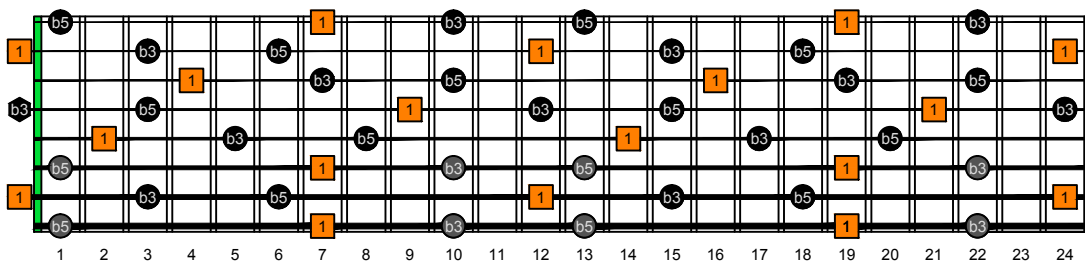

BAGED octaves (Drop E : 8-string) B natural - FINGERBOARD OCTAVE SHAPES

BAGED octaves (Drop E : 8-string) B diminished arpeggio - ENTIRE FINGERBOARD INTERVALS

BAGED octaves (Drop E : 8-string) B diminished arpeggio (3nps) ENTIRE FINGERBOARD INTERVALS : 7B5A3 box shape

BAGED octaves (Drop E : 8-string) B diminished arpeggio (3nps) ENTIRE FINGERBOARD INTERVALS : 5A3G1 box shape

BAGED octaves (Drop E : 8-string) B diminished arpeggio (3nps) ENTIRE FINGERBOARD INTERVALS : 8G6G3G1 box shape

BAGED octaves (Drop E : 8-string) B diminished arpeggio (3nps) ENTIRE FINGERBOARD INTERVALS : 8E6E4E1 box shape

BAGED octaves (Drop E : 8-string) B diminished arpeggio (3nps) ENTIRE FINGERBOARD INTERVALS : 8E6E4D2 box shape

BAGED octaves (Drop E : 8-string) B diminished arpeggio (3nps) ENTIRE FINGERBOARD INTERVALS : 7D4D2 box shape

BAGED octaves (Drop E : 8-string) B diminished arpeggio (3nps) ENTIRE FINGERBOARD INTERVALS : 7B5B2 box shape