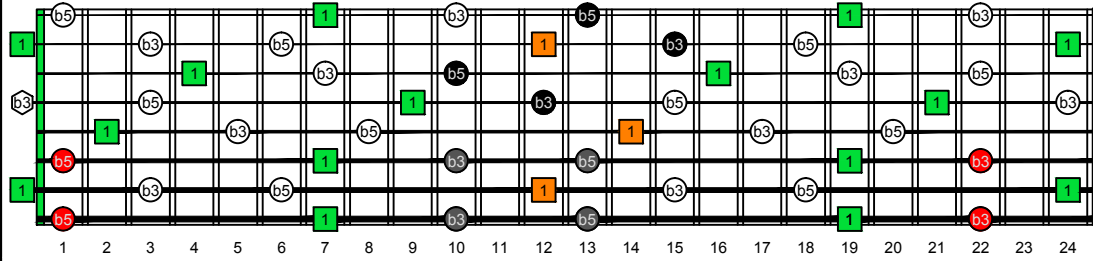

BAGED octaves (Drop E : 8-string) B natural - FINGERBOARD OCTAVE SHAPES

BAGED octaves (Drop E : 8-string) B diminished arpeggio - ENTIRE FINGERBOARD INTERVALS

BAGED octaves (Drop E : 8-string) B diminished arpeggio (3nps) ENTIRE FINGERBOARD INTERVALS : 7B5A3 box shape

BAGED octaves (Drop E : 8-string) B diminished arpeggio (3nps) ENTIRE FINGERBOARD INTERVALS : 5A3G1 box shape

BAGED octaves (Drop E : 8-string) B diminished arpeggio (3nps) ENTIRE FINGERBOARD INTERVALS : 8G6G3G1 box shape

BAGED octaves (Drop E : 8-string) B diminished arpeggio (3nps) ENTIRE FINGERBOARD INTERVALS : 8E6E4E1 box shape

BAGED octaves (Drop E : 8-string) B diminished arpeggio (3nps) ENTIRE FINGERBOARD INTERVALS : 8E6E4D2 box shape

BAGED octaves (Drop E : 8-string) B diminished arpeggio (3nps) ENTIRE FINGERBOARD INTERVALS : 7D4D2 box shape

BAGED octaves (Drop E : 8-string) B diminished arpeggio (3nps) ENTIRE FINGERBOARD INTERVALS : 7B5B2 box shape