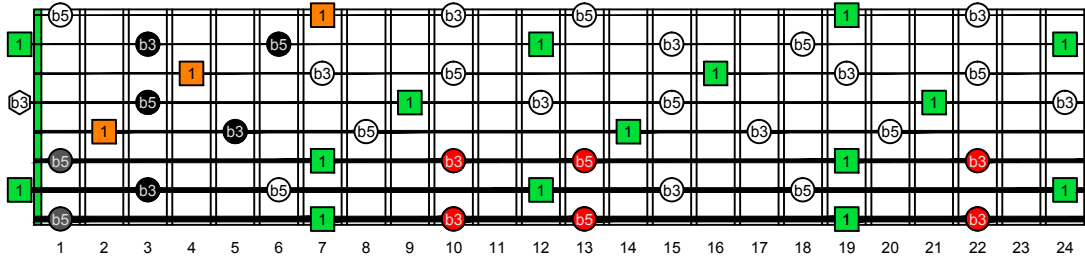

BAGED octaves (Drop E : 8-string) B natural - FINGERBOARD OCTAVE SHAPES

BAGED octaves (Drop E : 8-string) B diminished arpeggio - ENTIRE FINGERBOARD INTERVALS

BAGED octaves (Drop E : 8-string) B diminished arpeggio (3nps) ENTIRE FINGERBOARD INTERVALS : 7B5A3 box shape

BAGED octaves (Drop E : 8-string) B diminished arpeggio (3nps) ENTIRE FINGERBOARD INTERVALS : 5A3G1 box shape

BAGED octaves (Drop E : 8-string) B diminished arpeggio (3nps) ENTIRE FINGERBOARD INTERVALS : 8G6G3G1 box shape

BAGED octaves (Drop E : 8-string) B diminished arpeggio (3nps) ENTIRE FINGERBOARD INTERVALS : 8E6E4E1 box shape

BAGED octaves (Drop E : 8-string) B diminished arpeggio (3nps) ENTIRE FINGERBOARD INTERVALS : 8E6E4D2 box shape