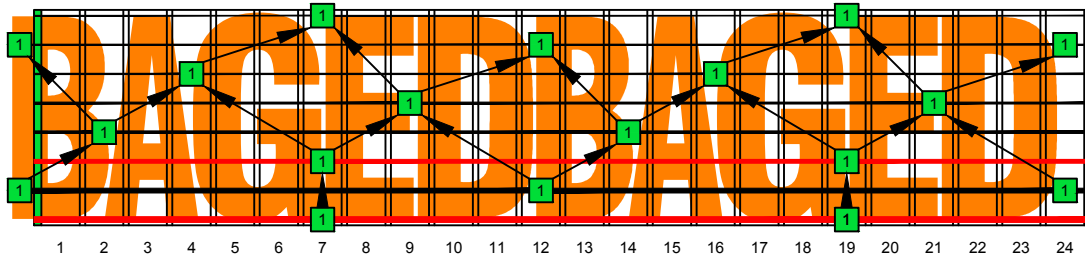

BAGED octaves (Drop E : 8-string) B natural - FINGERBOARD OCTAVE SHAPES

BAGED octaves (Drop E : 8-string) B diminished arpeggio - ENTIRE FINGERBOARD INTERVALS

BAGED octaves (Drop E : 8-string) B diminished arpeggio (3nps) ENTIRE FINGERBOARD INTERVALS : 7B5A3 box shape

BAGED octaves (Drop E : 8-string) B diminished arpeggio (3nps) ENTIRE FINGERBOARD INTERVALS : 5A3G1 box shape

BAGED octaves (Drop E : 8-string) B diminished arpeggio (3nps) ENTIRE FINGERBOARD INTERVALS : 8G6G3G1 box shape

BAGED octaves (Drop E : 8-string) B diminished arpeggio (3nps) ENTIRE FINGERBOARD INTERVALS : 8E6E4E1 box shape

BAGED octaves (Drop E : 8-string) B diminished arpeggio (3nps) ENTIRE FINGERBOARD INTERVALS : 8E6E4D2 box shape