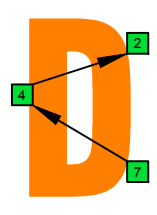

Musical notation for EDBAG octaves (Drop E: 8-string).  
 Treble clef, 2/4 time signature.  
 TAB: 0 5 5 9 12 12 12 12 9 5 5 0  
 2 2 7 9 9 14 14 9 9 7 2 2  
 0 5 5 7 12 12 12 12 7 5 5 0  
 0 12 12 12 12 12 12 12 7 5 5 0

EDBAG octaves (Drop E : 8-string): E natural over entire fingerboard

EDBAG octaves (Drop E : 8-string): String Numbers

8Em6Em4Em1 OCTAVES

7Dm4Dm2 at 12 OCTAVES

7Bm5Bm2 OCTAVES

5Am3 OCTAVE

8Gm6Gm3Gm1 OCTAVES