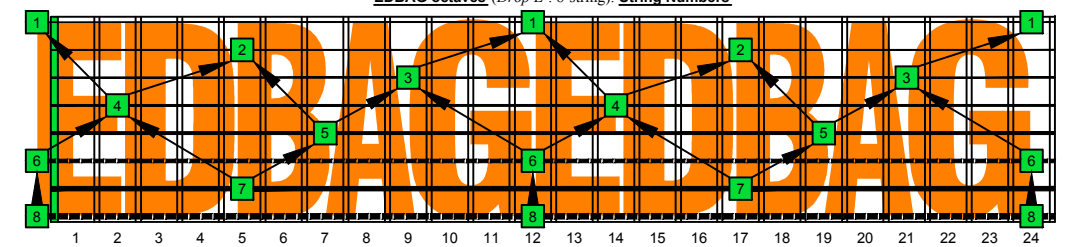

Musical notation for EDBAG octaves (Drop E: 8-string).  
 Treble clef, 2/4 time signature.  
 TAB: 0 5 5 9 12 12 12 12 9 5 5 0  
 2 2 7 9 9 14 14 9 9 7 2 2  
 0 5 5 7 12 12 12 12 7 5 5 0  
 0 12 12 12 12 12 12 12 7 5 5 0

EDBAG octaves (Drop E : 8-string): E natural over entire fingerboard

EDBAG octaves (Drop E : 8-string): String Numbers

8Em6Em4Em1 OCTAVES

7Dm4Dm2 at 12 OCTAVES

7Bm5Bm2 OCTAVES

5Am3 OCTAVE

8Gm6Gm3Gm1 OCTAVES