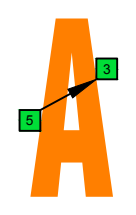

Musical notation for EDBAG octaves (Drop E: 8-string).  
 Treble clef, 2/4 time signature.  
 TAB: 0 5 5 9 12 12 12 12 9 5 5 0  
 2 2 7 9 9 14 14 9 9 7 2 2  
 0 5 5 7 12 12 12 12 7 5 5 0  
 0 12 12 12 12 12 12 12 7 5 5 0

EDBAG octaves (Drop E : 8-string): E natural over entire fingerboard

EDBAG octaves (Drop E : 8-string): String Numbers

8Em6Em4Em1 OCTAVES

7Dm4Dm2 at 12 OCTAVES

7Bm5Bm2 OCTAVES

5Am3 OCTAVE

8Gm6Gm3Gm1 OCTAVES