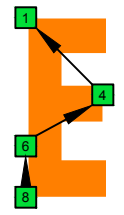

Musical notation for EDBAG octaves (Drop E: 8-string).  
 Treble clef, 2/4 time signature.  
 TAB: 0 5 5 9 12 12 12 12 9 5 5 0  
 2 2 7 9 9 14 14 9 9 7 2 2  
 0 5 5 7 12 12 12 12 7 5 5 0  
 0 12 12 12 12 12 12 12 7 5 5 0

EDBAG octaves (Drop E : 8-string): E natural over entire fingerboard

EDBAG octaves (Drop E : 8-string): String Numbers

8Em6Em4Em1 OCTAVES

7Dm4Dm2 at 12 OCTAVES

7Bm5Bm2 OCTAVES

5Am3 OCTAVE

8Gm6Gm3Gm1 OCTAVES