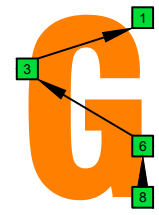

Musical notation for EDBAG octaves (Drop E: 8-string).  
 Treble clef, 2/4 time signature.  
 TAB: 0 5 5 9 12 12 12 12 9 5 5 0  
 2 2 7 9 9 14 14 9 9 7 2 2  
 0 5 5 7 12 12 12 12 7 5 5 0  
 0 12 12 12 12 12 12 12 7 5 5 0

EDBAG octaves (Drop E : 8-string): E natural over entire fingerboard

EDBAG octaves (Drop E : 8-string): String Numbers

8Em6Em4Em1 OCTAVES

7Dm4Dm2 at 12 OCTAVES

7Bm5Bm2 OCTAVES

5Am3 OCTAVE

8Gm6Gm3Gm1 OCTAVES