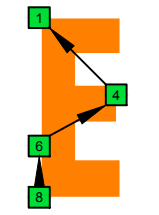

Musical notation for EDBAG octaves (Drop E: 8-string).  
 Treble clef, 2/4 time signature.  
 TAB: 0 5 5 9 12 12 12 12 9 5 5 0  
 2 2 7 9 9 14 14 9 9 7 2 2  
 0 5 5 7 12 12 12 12 7 5 5 0  
 0 12 12 12 12 12 12 12 7 5 5 0

EDBAG octaves (Drop E : 8-string): E natural over entire fingerboard

EDBAG octaves (Drop E : 8-string): String Numbers

8Em6Em4Em1 OCTAVES

7Dm4Dm2 at 12 OCTAVES

7Bm5Bm2 OCTAVES

5Am3 OCTAVE

8Gm6Gm3Gm1 OCTAVES