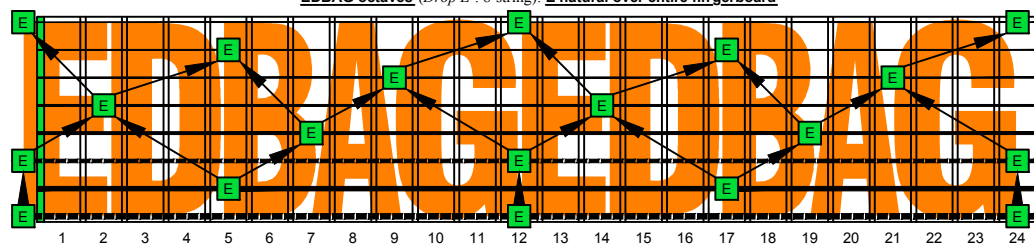

Musical notation for EDBAG octaves (Drop E: 8-string).  
 Treble clef, 2/4 time signature.  
 TAB: 0 5 5 9 12 12 12 12 9 5 5 0  
 2 2 7 9 9 14 14 9 9 7 2 2  
 0 5 5 7 12 12 12 12 7 5 5 0  
 0 12 12 12 12 12 12 12 7 5 5 0

EDBAG octaves (Drop E : 8-string): E natural over entire fingerboard

EDBAG octaves (Drop E : 8-string): String Numbers

8Em6Em4Em1 OCTAVES

7Dm4Dm2 at 12 OCTAVES

7Bm5Bm2 OCTAVES

5Am3 OCTAVE

8Gm6Gm3Gm1 OCTAVES