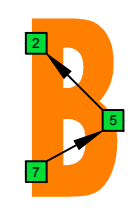

Musical notation for EDBAG octaves (Drop E: 8-string).  
 Treble clef, 2/4 time signature.  
 TAB: 0 5 5 9 12 12 12 12 9 5 5 0  
 2 2 7 9 9 14 14 9 9 7 2 2  
 0 5 5 7 12 12 12 12 7 5 5 0  
 0 12 12 12 12 12 12 12 7 5 5 0

EDBAG octaves (Drop E : 8-string): E natural over entire fingerboard

EDBAG octaves (Drop E : 8-string): String Numbers

8Em6Em4Em1 OCTAVES

7Dm4Dm2 at 12 OCTAVES

7Bm5Bm2 OCTAVES

5Am3 OCTAVE

8Gm6Gm3Gm1 OCTAVES