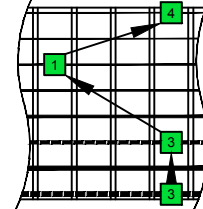

Musical notation for E-Guitar (E-GIS) in 4/4 time, showing a sequence of chords across 16 measures. Below the staff is a TAB section with string numbers for strings 3, 4, 5, 6, 7, and 8.

3	3	8	8	8	15	15	15	15	15	15	8	8	8	3	3
0	5	5	5	8	12	12	12	12	12	12	8	5	5	5	0
3	3	3	3	10	10	10	15	15	10	10	10	10	3	3	3
3	3	3	8	8	8	15	15	15	15	8	8	8	3	3	3

FINGERING

STRING NUMBERS

FINGERING

STRING NUMBERS

FINGERING

STRING NUMBERS

FINGERING

STRING NUMBERS