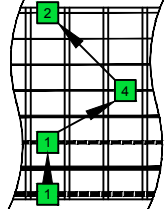

FINGERING

STRING NUMBERS