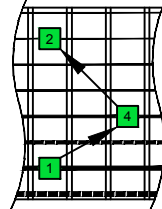

FINGERING

STRING NUMBERS