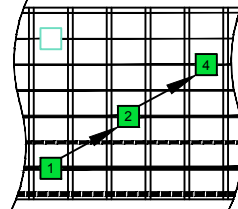

FINGERING

STRING NUMBERS