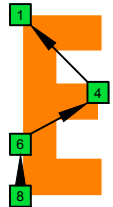

8E6E4E1 OCTAVES