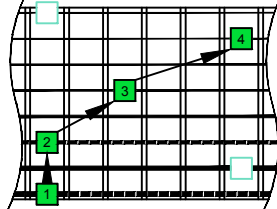

Musical notation for E-Guitar (E-GIS) in 4/4 time, showing a sequence of chords across 16 measures. Below the staff is a TAB section with string numbers for strings 3, 4, 5, 6, 7, and 8.

3	3	8	8	8	15	15	15	15	15	15	8	8	8	3	3
0	5	5	5	8	12	12	12	12	12	12	8	5	5	5	0
3	3	3	3	10	10	10	15	15	10	10	10	10	3	3	3
3	3	3	8	8	8	15	15	15	15	8	8	8	3	3	3

FINGERING

STRING NUMBERS

FINGERING

STRING NUMBERS

FINGERING

STRING NUMBERS

FINGERING

STRING NUMBERS