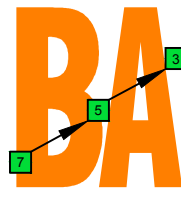

7B5A3 OCTAVES