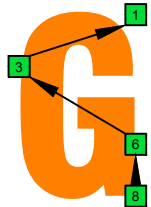

Musical notation for E-Guitar (E-GIS) in 4/4 time, showing a sequence of chords across 16 measures. Below the staff is a TAB section with string numbers for strings 3, 4, 5, 6, 7, and 8.

3	3	8	8	8	15	15	15	15	15	15	8	8	8	3	3
0	5	5	5	8	12	12	12	12	12	12	8	5	5	5	0
3	3	3	3	10	10	10	15	15	10	10	10	10	3	3	3
3	3	3	8	8	8	15	15	15	15	8	8	8	3	3	3