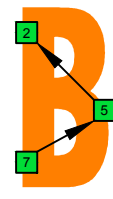

Musical notation for E-Guitar (E-GIS) in 4/4 time, showing a sequence of chords across 16 measures. Below the staff is a TAB section with string numbers for strings 3, 4, 5, 6, 7, and 8.

3	3	8	8	8	15	15	15	15	15	15	8	8	8	3	3
0	5	5	5	8	12	12	12	12	12	12	8	5	5	5	0
3	3	3	3	10	10	10	15	15	10	10	10	10	3	3	3
3	3	3	8	8	8	15	15	15	15	8	8	8	3	3	3

8G6G3G1 OCTAVES

8E6E4E1 OCTAVES

8E6E4D2 OCTAVES

7D4D2 OCTAVES

7B5B2 OCTAVES

7B5A3 OCTAVES

5A3G1 OCTAVES

8G6G3G1 OCTAVES

FINGERING

STRING NUMBERS

FINGERING

STRING NUMBERS

FINGERING

STRING NUMBERS

FINGERING

STRING NUMBERS