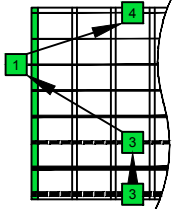

FINGERING

STRING NUMBERS