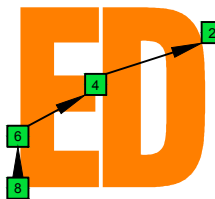

8E6E4D2 OCTAVES