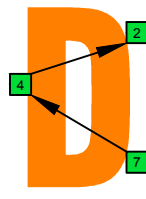

7D4D2 OCTAVES