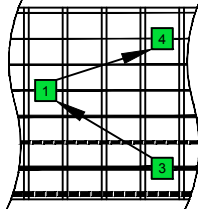

Musical notation for E-Guitar (E-GIS) in 4/4 time, showing a sequence of chords across 16 measures. Below the staff is a TAB section with string numbers for strings 3, 4, 5, 6, 7, and 8.

3	3	8	8	8	15	15	15	15	15	15	8	8	8	3	3
0	5	5	5	8	12	12	12	12	12	12	8	5	5	5	0
3	3	3	3	10	10	10	15	15	10	10	10	10	3	3	3
3	3	3	8	8	8	15	15	15	15	8	8	8	3	3	3

FINGERING

STRING NUMBERS

FINGERING

STRING NUMBERS

FINGERING

STRING NUMBERS

FINGERING

STRING NUMBERS