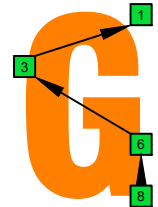

Musical notation for E-Guitar (E-GIS) in 4/4 time, showing a sequence of chords across 16 measures. Below the staff is a TAB section with string numbers for strings 3, 4, 5, 6, 7, and 8.

3	3	8	8	8	15	15	15	15	15	15	8	8	8	3	3
0	5	5	5	8	12	12	12	12	12	12	8	5	5	5	0
3	3	3	3	10	10	10	15	15	10	10	10	10	3	3	3
3	3	3	8	8	8	15	15	15	15	8	8	8	3	3	3

8G6G3G1 OCTAVES

8E6E4E1 OCTAVES

8E6E4D2 OCTAVES

7D4D2 OCTAVES

7B5B2 OCTAVES

7B5A3 OCTAVES

5A3G1 OCTAVES

8G6G3G1 OCTAVES

FINGERING

STRING NUMBERS

FINGERING

STRING NUMBERS

FINGERING

STRING NUMBERS

FINGERING

STRING NUMBERS