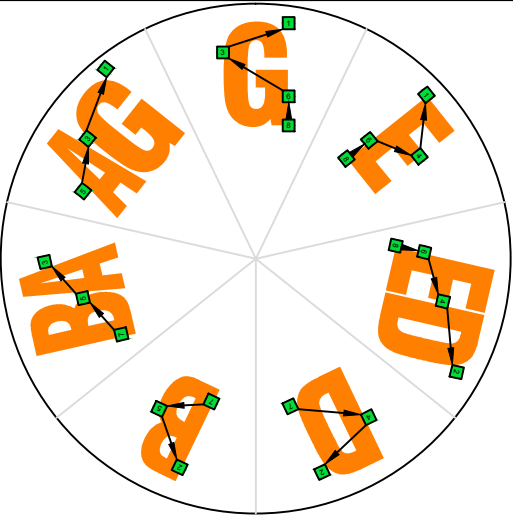

Musical notation for E-Guitar (E-GIS) in 4/4 time, showing a sequence of chords across 16 measures. Below the staff is a TAB section with string numbers for strings 3, 4, 5, 6, 7, and 8.

3	3	8	8	8	15	15	15	15	15	15	8	8	8	3	3
0	5	5	5	8	12	12	12	12	12	12	8	5	5	5	0
3	3	3	3	10	10	10	15	15	10	10	10	10	3	3	3
3	3	3	8	8	8	15	15	15	15	8	8	8	3	3	3