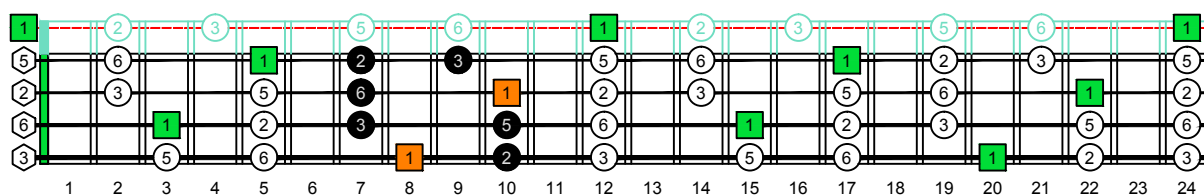

CAGED4BASS (Low E : 4-string bass) - ENTIRE FINGERBOARD OCTAVE SHAPES

CAGED4BASS (Low E : 4-string bass) - ENTIRE FINGERBOARD INTERVALS

CAGED4BASS (Low E : 4-string bass) ENTIRE FINGERBOARD INTERVALS : 3C* box shape

CAGED4BASS (Low E : 4-string bass) ENTIRE FINGERBOARD INTERVALS : 3A1 box shape

CAGED4BASS (Low E : 4-string bass) ENTIRE FINGERBOARD INTERVALS : 4G1 box shape

CAGED4BASS (Low E : 4-string bass) ENTIRE FINGERBOARD INTERVALS : 4E2 box shape

CAGED4BASS (Low E : 4-string bass) ENTIRE FINGERBOARD INTERVALS : 2D* box shape

CAGED4BASS (Low E : 4-string bass) ENTIRE FINGERBOARD INTERVALS : 3C* box shape at 12