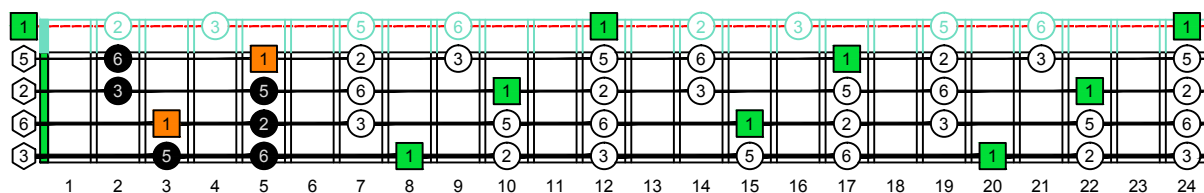

CAGED4BASS (Low E : 4-string bass) - ENTIRE FINGERBOARD OCTAVE SHAPES

CAGED4BASS (Low E : 4-string bass) - ENTIRE FINGERBOARD INTERVALS

CAGED4BASS (Low E : 4-string bass) ENTIRE FINGERBOARD INTERVALS : 3C* box shape

CAGED4BASS (Low E : 4-string bass) ENTIRE FINGERBOARD INTERVALS : 3A1 box shape

CAGED4BASS (Low E : 4-string bass) ENTIRE FINGERBOARD INTERVALS : 4G1 box shape

CAGED4BASS (Low E : 4-string bass) ENTIRE FINGERBOARD INTERVALS : 4E2 box shape

CAGED4BASS (Low E : 4-string bass) ENTIRE FINGERBOARD INTERVALS : 2D* box shape

CAGED4BASS (Low E : 4-string bass) ENTIRE FINGERBOARD INTERVALS : 3C* box shape at 12