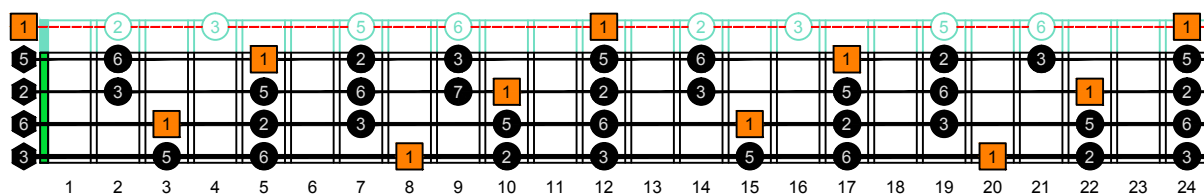

CAGED4BASS (Low E : 4-string bass) - ENTIRE FINGERBOARD OCTAVE SHAPES

CAGED4BASS (Low E : 4-string bass) - ENTIRE FINGERBOARD INTERVALS

CAGED4BASS (Low E : 4-string bass) ENTIRE FINGERBOARD INTERVALS : 3C* box shape

CAGED4BASS (Low E : 4-string bass) ENTIRE FINGERBOARD INTERVALS : 3A1 box shape

CAGED4BASS (Low E : 4-string bass) ENTIRE FINGERBOARD INTERVALS : 4G1 box shape

CAGED4BASS (Low E : 4-string bass) ENTIRE FINGERBOARD INTERVALS : 4E2 box shape

CAGED4BASS (Low E : 4-string bass) ENTIRE FINGERBOARD INTERVALS : 2D* box shape

CAGED4BASS (Low E : 4-string bass) ENTIRE FINGERBOARD INTERVALS : 3C* box shape at 12