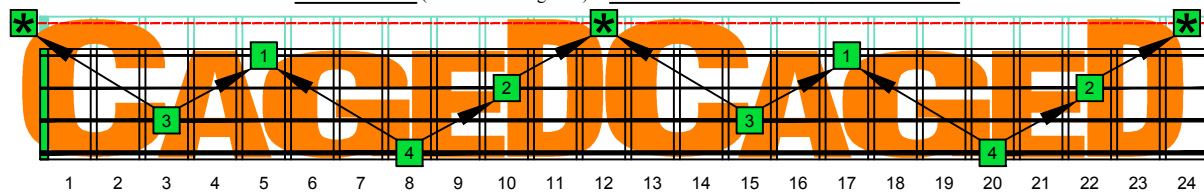

CAGED4BASS (Low E : 4-string bass) - ENTIRE FINGERBOARD OCTAVE SHAPES

CAGED4BASS (Low E : 4-string bass) - ENTIRE FINGERBOARD INTERVALS

CAGED4BASS (Low E : 4-string bass) ENTIRE FINGERBOARD INTERVALS : 3C* box shape

CAGED4BASS (Low E : 4-string bass) ENTIRE FINGERBOARD INTERVALS : 3A1 box shape

CAGED4BASS (Low E : 4-string bass) ENTIRE FINGERBOARD INTERVALS : 4G1 box shape

CAGED4BASS (Low E : 4-string bass) ENTIRE FINGERBOARD INTERVALS : 4E2 box shape

CAGED4BASS (Low E : 4-string bass) ENTIRE FINGERBOARD INTERVALS : 2D* box shape

CAGED4BASS (Low E : 4-string bass) ENTIRE FINGERBOARD INTERVALS : 3C* box shape at 12