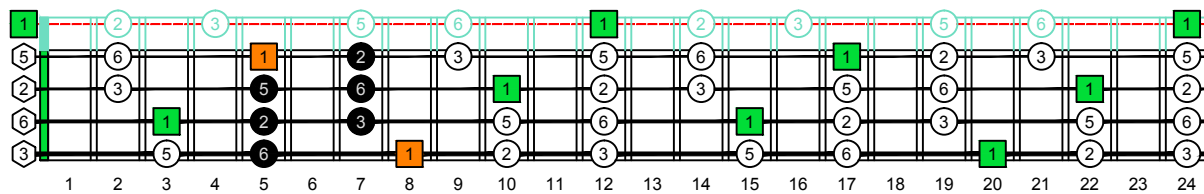

CAGED4BASS (Low E : 4-string bass) - ENTIRE FINGERBOARD OCTAVE SHAPES

CAGED4BASS (Low E : 4-string bass) - ENTIRE FINGERBOARD INTERVALS

CAGED4BASS (Low E : 4-string bass) ENTIRE FINGERBOARD INTERVALS : 3C* box shape

CAGED4BASS (Low E : 4-string bass) ENTIRE FINGERBOARD INTERVALS : 3A1 box shape

CAGED4BASS (Low E : 4-string bass) ENTIRE FINGERBOARD INTERVALS : 4G1 box shape

CAGED4BASS (Low E : 4-string bass) ENTIRE FINGERBOARD INTERVALS : 4E2 box shape

CAGED4BASS (Low E : 4-string bass) ENTIRE FINGERBOARD INTERVALS : 2D* box shape

CAGED4BASS (Low E : 4-string bass) ENTIRE FINGERBOARD INTERVALS : 3C* box shape at 12