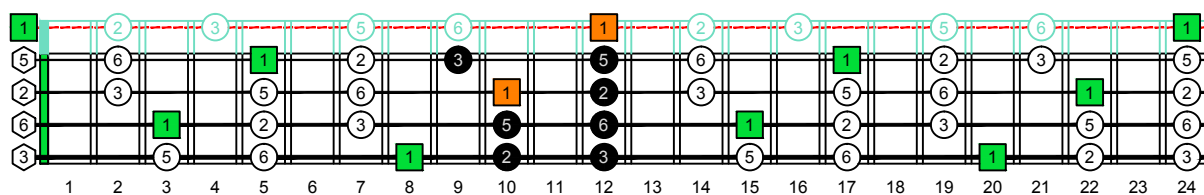

CAGED4BASS (Low E : 4-string bass) - ENTIRE FINGERBOARD OCTAVE SHAPES

CAGED4BASS (Low E : 4-string bass) - ENTIRE FINGERBOARD INTERVALS

CAGED4BASS (Low E : 4-string bass) ENTIRE FINGERBOARD INTERVALS : 3C* box shape

CAGED4BASS (Low E : 4-string bass) ENTIRE FINGERBOARD INTERVALS : 3A1 box shape

CAGED4BASS (Low E : 4-string bass) ENTIRE FINGERBOARD INTERVALS : 4G1 box shape

CAGED4BASS (Low E : 4-string bass) ENTIRE FINGERBOARD INTERVALS : 4E2 box shape

CAGED4BASS (Low E : 4-string bass) ENTIRE FINGERBOARD INTERVALS : 2D* box shape

CAGED4BASS (Low E : 4-string bass) ENTIRE FINGERBOARD INTERVALS : 3C* box shape at 12