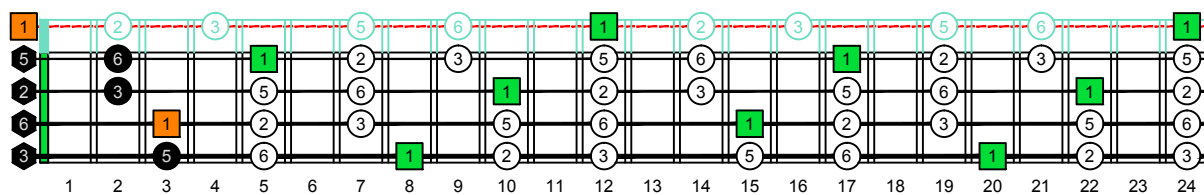

CAGED4BASS (Low E : 4-string bass) - ENTIRE FINGERBOARD OCTAVE SHAPES

CAGED4BASS (Low E : 4-string bass) - ENTIRE FINGERBOARD INTERVALS

CAGED4BASS (Low E : 4-string bass) ENTIRE FINGERBOARD INTERVALS : 3C* box shape

CAGED4BASS (Low E : 4-string bass) ENTIRE FINGERBOARD INTERVALS : 3A1 box shape

CAGED4BASS (Low E : 4-string bass) ENTIRE FINGERBOARD INTERVALS : 4G1 box shape

CAGED4BASS (Low E : 4-string bass) ENTIRE FINGERBOARD INTERVALS : 4E2 box shape

CAGED4BASS (Low E : 4-string bass) ENTIRE FINGERBOARD INTERVALS : 2D* box shape

CAGED4BASS (Low E : 4-string bass) ENTIRE FINGERBOARD INTERVALS : 3C* box shape at 12