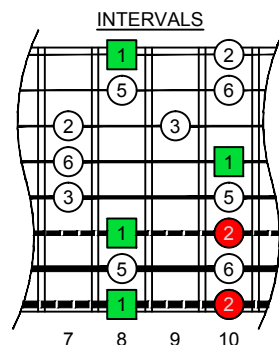

C
pentatonic
major scale
BAGED
octaves
Drop E
8-string
box shapes

C pentatonic major scale
SEMITONOMETER

www.cagedoctaves.com

Zon Brookes

BAGED octaves (Drop E : 8-string) C pentatonic major scale : 8E6E4E1 box shape

BAGED octaves (Drop E : 8-string) C pentatonic major scale ENTIRE FINGERBOARD NOTE NAMES : 8E6E4E1 box shape

BAGED octaves (Drop E : 8-string) C pentatonic major scale ENTIRE FINGERBOARD INTERVALS : 8E6E4E1 box shape