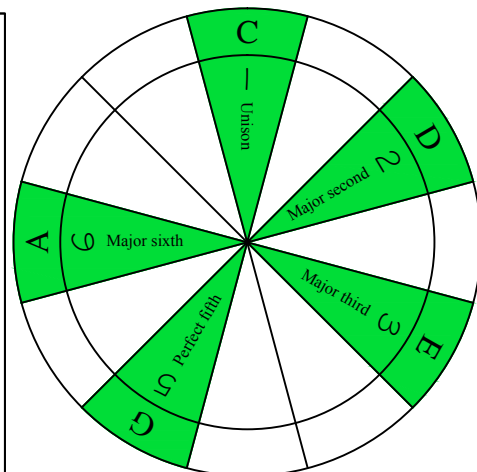

C
pentatonic
major scale
BAGED
octaves
Drop E
8-string
box shapes

C pentatonic major scale
SEMITONOMETER

www.cagedoctaves.com

Zon Brookes

BAGED octaves (Drop E : 8-string) C pentatonic major scale : 8E6E4E1 box shape

BAGED octaves (Drop E : 8-string) C pentatonic major scale ENTIRE FINGERBOARD NOTE NAMES : 8E6E4E1 box shape

BAGED octaves (Drop E : 8-string) C pentatonic major scale ENTIRE FINGERBOARD INTERVALS : 8E6E4E1 box shape