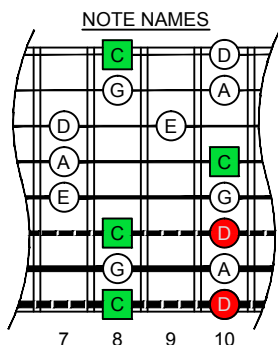

C
pentatonic
major scale
BAGED
octaves
Drop E
8-string
box shapes

C pentatonic major scale
SEMITONOMETER

www.cagedoctaves.com

Zon Brookes

BAGED octaves (Drop E : 8-string) C pentatonic major scale : 8E6E4E1 box shape

BAGED octaves (Drop E : 8-string) C pentatonic major scale ENTIRE FINGERBOARD NOTE NAMES : 8E6E4E1 box shape

BAGED octaves (Drop E : 8-string) C pentatonic major scale ENTIRE FINGERBOARD INTERVALS : 8E6E4E1 box shape