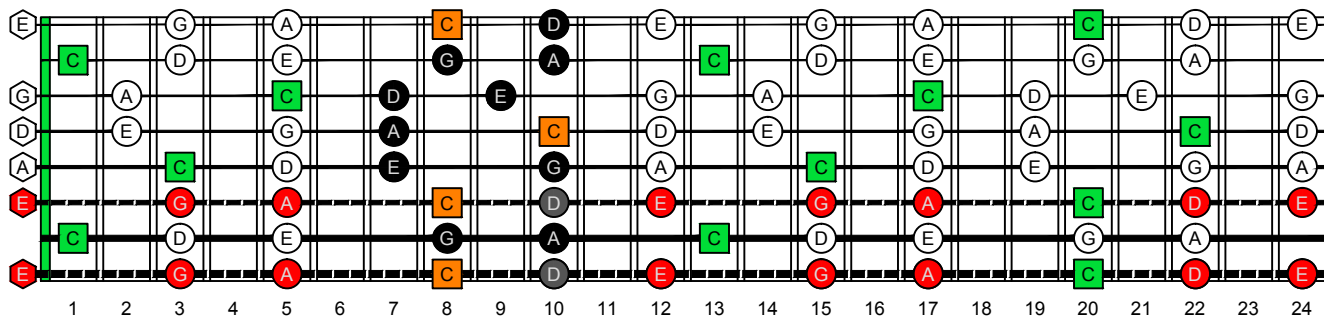

C
pentatonic
major scale
BAGED
octaves
Drop E
8-string
box shapes

C pentatonic major scale
SEMITONOMETER

www.cagedoctaves.com

Zon Brookes

BAGED octaves (Drop E : 8-string) C pentatonic major scale : 8E6E4E1 box shape

BAGED octaves (Drop E : 8-string) C pentatonic major scale ENTIRE FINGERBOARD NOTE NAMES : 8E6E4E1 box shape

BAGED octaves (Drop E : 8-string) C pentatonic major scale ENTIRE FINGERBOARD INTERVALS : 8E6E4E1 box shape