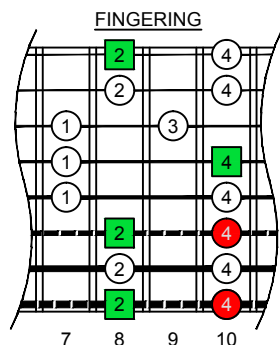

C
pentatonic
major scale
BAGED
octaves
Drop E
8-string
box shapes

C pentatonic major scale
SEMITONOMETER

www.cagedoctaves.com

Zon Brookes

BAGED octaves (Drop E : 8-string) C pentatonic major scale : 8E6E4E1 box shape

BAGED octaves (Drop E : 8-string) C pentatonic major scale ENTIRE FINGERBOARD NOTE NAMES : 8E6E4E1 box shape

BAGED octaves (Drop E : 8-string) C pentatonic major scale ENTIRE FINGERBOARD INTERVALS : 8E6E4E1 box shape