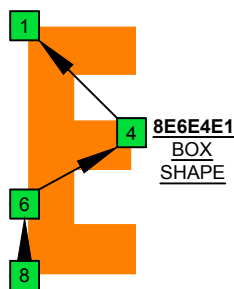

C
pentatonic
major scale
BAGED
octaves
Drop E
8-string
box shapes

C pentatonic major scale
SEMITONOMETER

www.cagedoctaves.com

Zon Brookes

BAGED octaves (Drop E : 8-string) C pentatonic major scale : 8E6E4E1 box shape

BAGED octaves (Drop E : 8-string) C pentatonic major scale ENTIRE FINGERBOARD NOTE NAMES : 8E6E4E1 box shape

BAGED octaves (Drop E : 8-string) C pentatonic major scale ENTIRE FINGERBOARD INTERVALS : 8E6E4E1 box shape