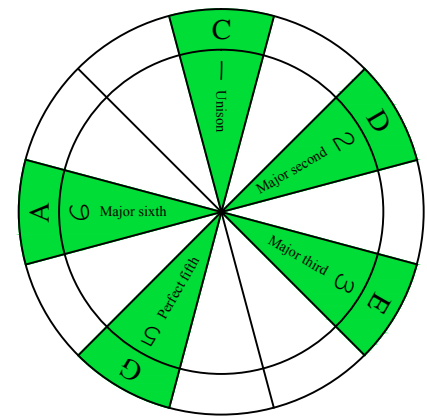

C
 pentatonic major scale
BAGED
 octaves
 Drop E
 8-string
 box shapes

C pentatonic major scale
SEMITONOMETER

NOTE NAMES	NOTE NAMES	NOTE NAMES	NOTE NAMES	NOTE NAMES	NOTE NAMES
FINGERING	FINGERING	FINGERING	FINGERING	FINGERING	FINGERING
INTERVALS	INTERVALS	INTERVALS	INTERVALS	INTERVALS	INTERVALS