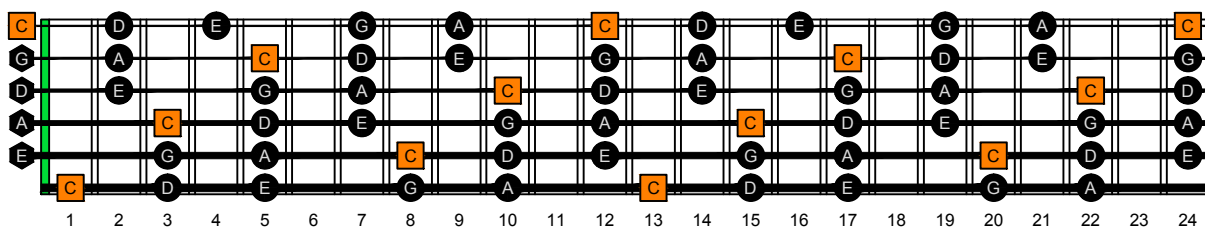

BCAGED octaves (Low B : 6-string bass) C natural - ENTIRE FINGERBOARD OCTAVE SHAPES

BCAGED octaves (Low B : 6-string bass) C pentatonic major scale : ENTIRE FINGERBOARD NOTE NAMES

BCAGED octaves (Low B : 6-string bass) C pentatonic major scale ENTIRE FINGERBOARD NOTE NAMES : 6B4C1 box shape

BCAGED octaves (Low B : 6-string bass) C pentatonic major scale ENTIRE FINGERBOARD NOTE NAMES : 4A2 box shape

BCAGED octaves (Low B : 6-string bass) C pentatonic major scale ENTIRE FINGERBOARD NOTE NAMES : 5G2 box shape

BCAGED octaves (Low B : 6-string bass) C pentatonic major scale ENTIRE FINGERBOARD NOTE NAMES : 5E3 box shape

BCAGED octaves (Low B : 6-string bass) C pentatonic major scale ENTIRE FINGERBOARD NOTE NAMES : 6D3D1 box shape

BCAGED octaves (Low B : 6-string bass) C pentatonic major scale ENTIRE FINGERBOARD NOTE NAMES : 6B4C1 box shape at 12