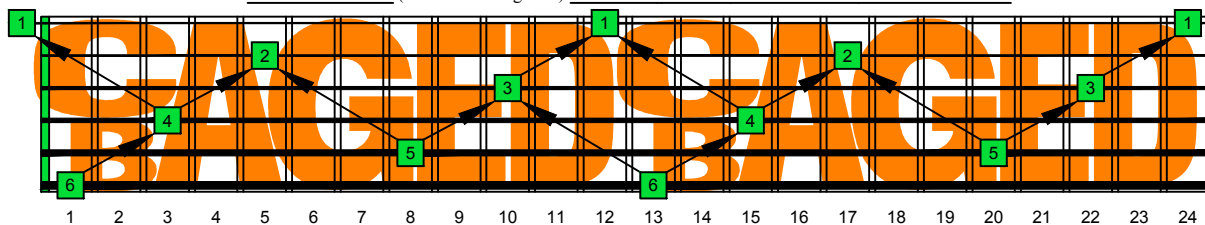

BCAGED octaves (Low B : 6-string bass) C natural - ENTIRE FINGERBOARD OCTAVE SHAPES

BCAGED octaves (Low B : 6-string bass) C pentatonic major scale : ENTIRE FINGERBOARD NOTE NAMES

BCAGED octaves (Low B : 6-string bass) C pentatonic major scale ENTIRE FINGERBOARD NOTE NAMES : 6B4C1 box shape

BCAGED octaves (Low B : 6-string bass) C pentatonic major scale ENTIRE FINGERBOARD NOTE NAMES : 4A2 box shape

BCAGED octaves (Low B : 6-string bass) C pentatonic major scale ENTIRE FINGERBOARD NOTE NAMES : 5G2 box shape

BCAGED octaves (Low B : 6-string bass) C pentatonic major scale ENTIRE FINGERBOARD NOTE NAMES : 5E3 box shape

BCAGED octaves (Low B : 6-string bass) C pentatonic major scale ENTIRE FINGERBOARD NOTE NAMES : 6D3D1 box shape

BCAGED octaves (Low B : 6-string bass) C pentatonic major scale ENTIRE FINGERBOARD NOTE NAMES : 6B4C1 box shape at 12