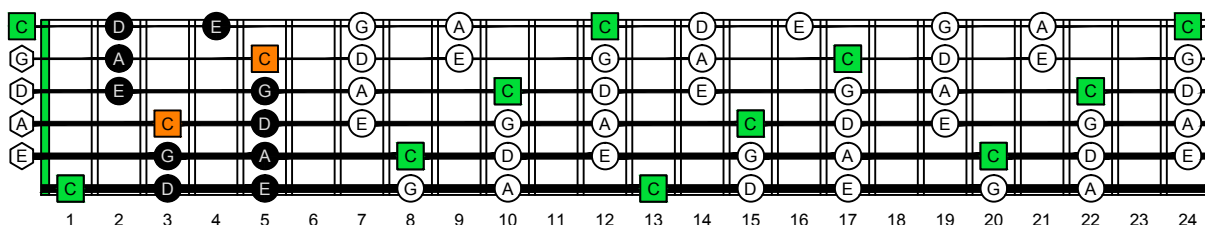

BCAGED octaves (Low B : 6-string bass) C natural - ENTIRE FINGERBOARD OCTAVE SHAPES

BCAGED octaves (Low B : 6-string bass) C pentatonic major scale : ENTIRE FINGERBOARD NOTE NAMES

BCAGED octaves (Low B : 6-string bass) C pentatonic major scale ENTIRE FINGERBOARD NOTE NAMES : 6B4C1 box shape

BCAGED octaves (Low B : 6-string bass) C pentatonic major scale ENTIRE FINGERBOARD NOTE NAMES : 4A2 box shape

BCAGED octaves (Low B : 6-string bass) C pentatonic major scale ENTIRE FINGERBOARD NOTE NAMES : 5G2 box shape

BCAGED octaves (Low B : 6-string bass) C pentatonic major scale ENTIRE FINGERBOARD NOTE NAMES : 5E3 box shape

BCAGED octaves (Low B : 6-string bass) C pentatonic major scale ENTIRE FINGERBOARD NOTE NAMES : 6D3D1 box shape

BCAGED octaves (Low B : 6-string bass) C pentatonic major scale ENTIRE FINGERBOARD NOTE NAMES : 6B4C1 box shape at 12