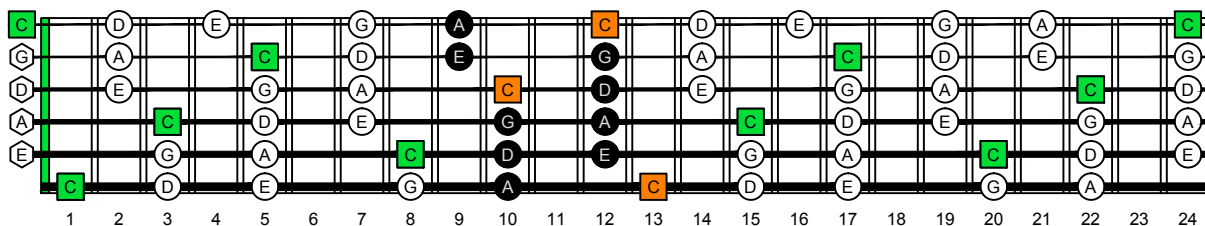

BCAGED octaves (Low B : 6-string bass) C natural - ENTIRE FINGERBOARD OCTAVE SHAPES

BCAGED octaves (Low B : 6-string bass) C pentatonic major scale : ENTIRE FINGERBOARD NOTE NAMES

BCAGED octaves (Low B : 6-string bass) C pentatonic major scale ENTIRE FINGERBOARD NOTE NAMES : 6B4C1 box shape

BCAGED octaves (Low B : 6-string bass) C pentatonic major scale ENTIRE FINGERBOARD NOTE NAMES : 4A2 box shape

BCAGED octaves (Low B : 6-string bass) C pentatonic major scale ENTIRE FINGERBOARD NOTE NAMES : 5G2 box shape

BCAGED octaves (Low B : 6-string bass) C pentatonic major scale ENTIRE FINGERBOARD NOTE NAMES : 5E3 box shape

BCAGED octaves (Low B : 6-string bass) C pentatonic major scale ENTIRE FINGERBOARD NOTE NAMES : 6D3D1 box shape

BCAGED octaves (Low B : 6-string bass) C pentatonic major scale ENTIRE FINGERBOARD NOTE NAMES : 6B4C1 box shape at 12