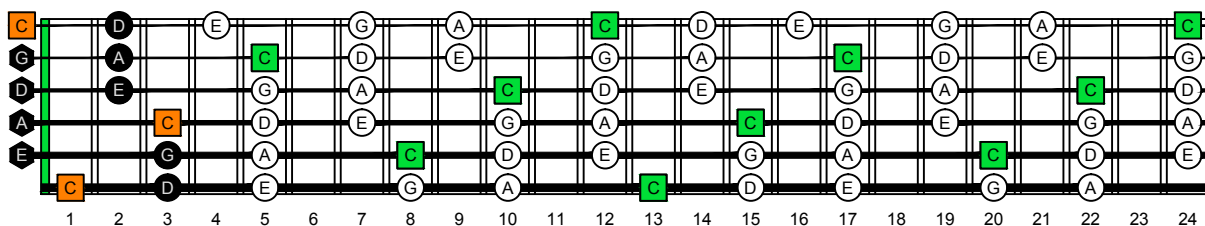

BCAGED octaves (Low B : 6-string bass) C natural - ENTIRE FINGERBOARD OCTAVE SHAPES

BCAGED octaves (Low B : 6-string bass) C pentatonic major scale : ENTIRE FINGERBOARD NOTE NAMES

BCAGED octaves (Low B : 6-string bass) C pentatonic major scale ENTIRE FINGERBOARD NOTE NAMES : 6B4C1 box shape

BCAGED octaves (Low B : 6-string bass) C pentatonic major scale ENTIRE FINGERBOARD NOTE NAMES : 4A2 box shape

BCAGED octaves (Low B : 6-string bass) C pentatonic major scale ENTIRE FINGERBOARD NOTE NAMES : 5G2 box shape

BCAGED octaves (Low B : 6-string bass) C pentatonic major scale ENTIRE FINGERBOARD NOTE NAMES : 5E3 box shape

BCAGED octaves (Low B : 6-string bass) C pentatonic major scale ENTIRE FINGERBOARD NOTE NAMES : 6D3D1 box shape

BCAGED octaves (Low B : 6-string bass) C pentatonic major scale ENTIRE FINGERBOARD NOTE NAMES : 6B4C1 box shape at 12