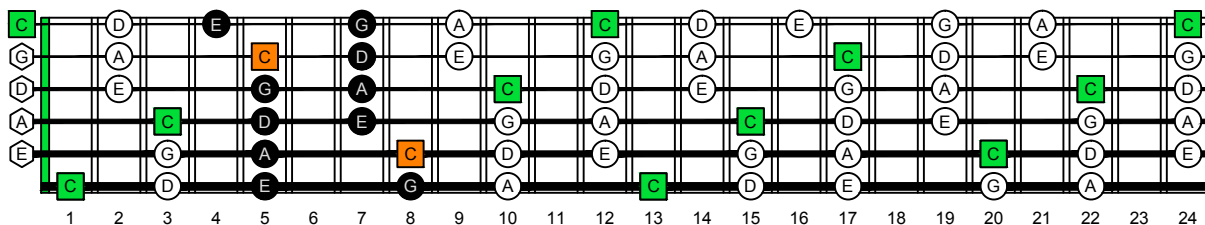

BCAGED octaves (Low B : 6-string bass) C natural - ENTIRE FINGERBOARD OCTAVE SHAPES

BCAGED octaves (Low B : 6-string bass) C pentatonic major scale : ENTIRE FINGERBOARD NOTE NAMES

BCAGED octaves (Low B : 6-string bass) C pentatonic major scale ENTIRE FINGERBOARD NOTE NAMES : 6B4C1 box shape

BCAGED octaves (Low B : 6-string bass) C pentatonic major scale ENTIRE FINGERBOARD NOTE NAMES : 4A2 box shape

BCAGED octaves (Low B : 6-string bass) C pentatonic major scale ENTIRE FINGERBOARD NOTE NAMES : 5G2 box shape

BCAGED octaves (Low B : 6-string bass) C pentatonic major scale ENTIRE FINGERBOARD NOTE NAMES : 5E3 box shape

BCAGED octaves (Low B : 6-string bass) C pentatonic major scale ENTIRE FINGERBOARD NOTE NAMES : 6D3D1 box shape

BCAGED octaves (Low B : 6-string bass) C pentatonic major scale ENTIRE FINGERBOARD NOTE NAMES : 6B4C1 box shape at 12