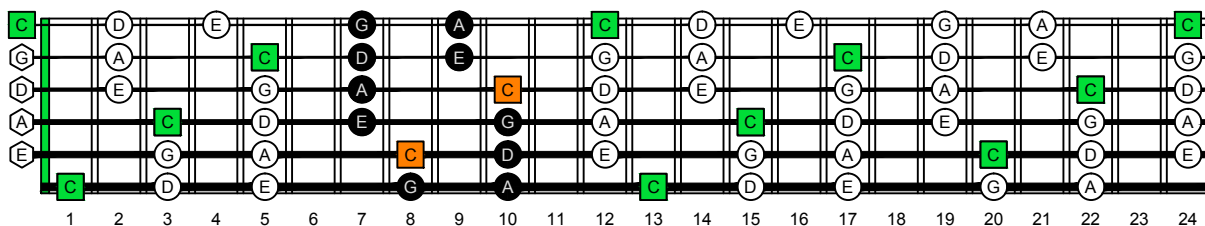

BCAGED octaves (Low B : 6-string bass) C natural - ENTIRE FINGERBOARD OCTAVE SHAPES

BCAGED octaves (Low B : 6-string bass) C pentatonic major scale : ENTIRE FINGERBOARD NOTE NAMES

BCAGED octaves (Low B : 6-string bass) C pentatonic major scale ENTIRE FINGERBOARD NOTE NAMES : 6B4C1 box shape

BCAGED octaves (Low B : 6-string bass) C pentatonic major scale ENTIRE FINGERBOARD NOTE NAMES : 4A2 box shape

BCAGED octaves (Low B : 6-string bass) C pentatonic major scale ENTIRE FINGERBOARD NOTE NAMES : 5G2 box shape

BCAGED octaves (Low B : 6-string bass) C pentatonic major scale ENTIRE FINGERBOARD NOTE NAMES : 5E3 box shape

BCAGED octaves (Low B : 6-string bass) C pentatonic major scale ENTIRE FINGERBOARD NOTE NAMES : 6D3D1 box shape

BCAGED octaves (Low B : 6-string bass) C pentatonic major scale ENTIRE FINGERBOARD NOTE NAMES : 6B4C1 box shape at 12