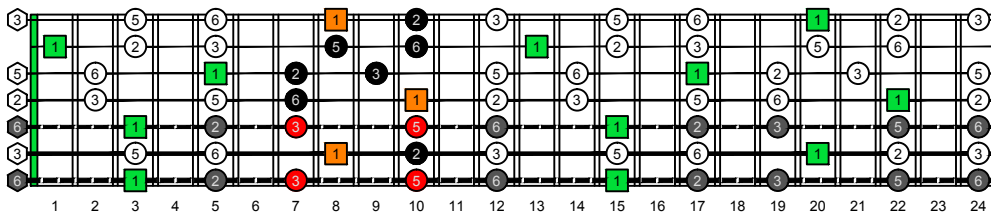

BAGED octaves (Drop A : 7-string) C natural - FINGERBOARD OCTAVE SHAPES

BAGED octaves (Drop A : 7-string) C pentatonic major scale - ENTIRE FINGERBOARD INTERVALS

BAGED octaves (Drop A : 7-string) C pentatonic major scale ENTIRE FINGERBOARD INTERVALS : 7B5B2 box shape

BAGED octaves (Drop A : 7-string) C pentatonic major scale ENTIRE FINGERBOARD INTERVALS : 6A5A3 box shape

BAGED octaves (Drop A : 7-string) C pentatonic major scale ENTIRE FINGERBOARD INTERVALS : 6G3G1 box shape

Drop A: BAGED octaves C ionian mode (major scale) ENTIRE FINGERBOARD INTERVALS : 6E4E1 box shape

Drop A: BAGED octaves C ionian mode (major scale) ENTIRE FINGERBOARD INTERVALS : 4D2 box shape

Drop A: BAGED octaves C ionian mode (major scale) ENTIRE FINGERBOARD INTERVALS : 7B5B2 box shape at 12