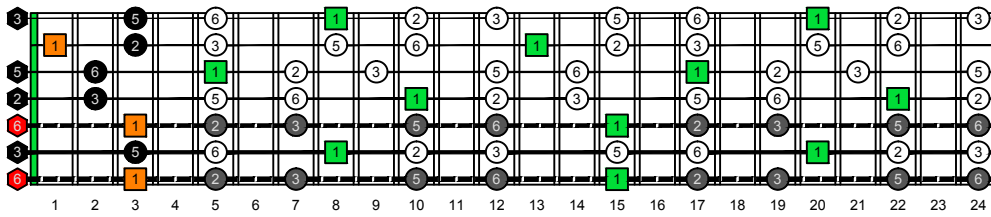

BAGED octaves (Drop A : 7-string) C natural - FINGERBOARD OCTAVE SHAPES

BAGED octaves (Drop A : 7-string) C pentatonic major scale - ENTIRE FINGERBOARD INTERVALS

BAGED octaves (Drop A : 7-string) C pentatonic major scale ENTIRE FINGERBOARD INTERVALS : 7B5B2 box shape

BAGED octaves (Drop A : 7-string) C pentatonic major scale ENTIRE FINGERBOARD INTERVALS : 6A5A3 box shape

BAGED octaves (Drop A : 7-string) C pentatonic major scale ENTIRE FINGERBOARD INTERVALS : 6G3G1 box shape

Drop A: BAGED octaves C ionian mode (major scale) ENTIRE FINGERBOARD INTERVALS : 6E4E1 box shape

Drop A: BAGED octaves C ionian mode (major scale) ENTIRE FINGERBOARD INTERVALS : 4D2 box shape

Drop A: BAGED octaves C ionian mode (major scale) ENTIRE FINGERBOARD INTERVALS : 7B5B2 box shape at 12