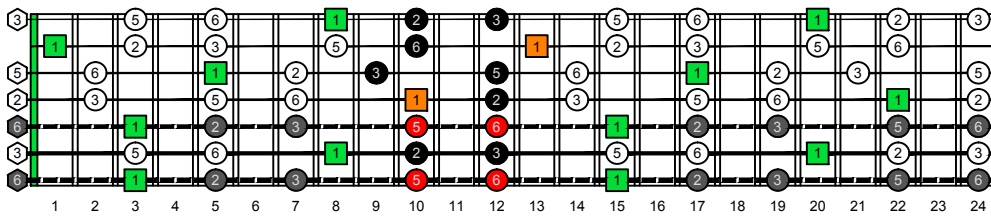

BAGED octaves (Drop A : 7-string) C natural - FINGERBOARD OCTAVE SHAPES

BAGED octaves (Drop A : 7-string) C pentatonic major scale - ENTIRE FINGERBOARD INTERVALS

BAGED octaves (Drop A : 7-string) C pentatonic major scale ENTIRE FINGERBOARD INTERVALS : 7B5B2 box shape

BAGED octaves (Drop A : 7-string) C pentatonic major scale ENTIRE FINGERBOARD INTERVALS : 6A5A3 box shape

BAGED octaves (Drop A : 7-string) C pentatonic major scale ENTIRE FINGERBOARD INTERVALS : 6G3G1 box shape

Drop A: BAGED octaves C ionian mode (major scale) ENTIRE FINGERBOARD INTERVALS : 6E4E1 box shape

Drop A: BAGED octaves C ionian mode (major scale) ENTIRE FINGERBOARD INTERVALS : 4D2 box shape

Drop A: BAGED octaves C ionian mode (major scale) ENTIRE FINGERBOARD INTERVALS : 7B5B2 box shape at 12