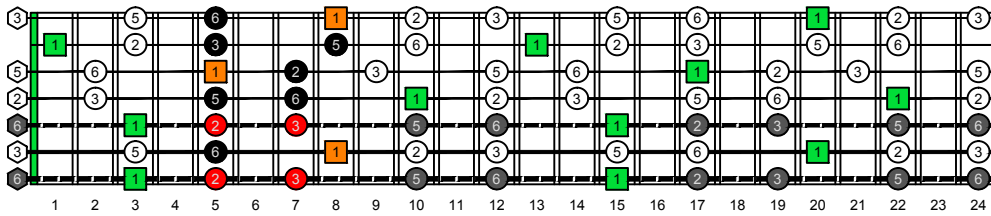

BAGED octaves (Drop A : 7-string) C natural - FINGERBOARD OCTAVE SHAPES

BAGED octaves (Drop A : 7-string) C pentatonic major scale - ENTIRE FINGERBOARD INTERVALS

BAGED octaves (Drop A : 7-string) C pentatonic major scale ENTIRE FINGERBOARD INTERVALS : 7B5B2 box shape

BAGED octaves (Drop A : 7-string) C pentatonic major scale ENTIRE FINGERBOARD INTERVALS : 6A5A3 box shape

BAGED octaves (Drop A : 7-string) C pentatonic major scale ENTIRE FINGERBOARD INTERVALS : 6G3G1 box shape

Drop A: BAGED octaves C ionian mode (major scale) ENTIRE FINGERBOARD INTERVALS : 6E4E1 box shape

Drop A: BAGED octaves C ionian mode (major scale) ENTIRE FINGERBOARD INTERVALS : 4D2 box shape

Drop A: BAGED octaves C ionian mode (major scale) ENTIRE FINGERBOARD INTERVALS : 7B5B2 box shape at 12