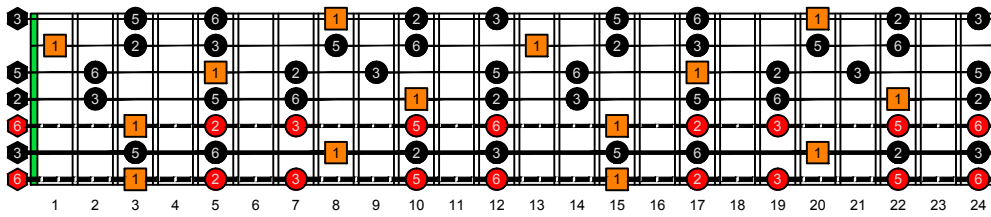

BAGED octaves (Drop A : 7-string) C natural - FINGERBOARD OCTAVE SHAPES

BAGED octaves (Drop A : 7-string) C pentatonic major scale - ENTIRE FINGERBOARD INTERVALS

BAGED octaves (Drop A : 7-string) C pentatonic major scale ENTIRE FINGERBOARD INTERVALS : 7B5B2 box shape

BAGED octaves (Drop A : 7-string) C pentatonic major scale ENTIRE FINGERBOARD INTERVALS : 6A5A3 box shape

BAGED octaves (Drop A : 7-string) C pentatonic major scale ENTIRE FINGERBOARD INTERVALS : 6G3G1 box shape

Drop A: BAGED octaves C ionian mode (major scale) ENTIRE FINGERBOARD INTERVALS : 6E4E1 box shape

Drop A: BAGED octaves C ionian mode (major scale) ENTIRE FINGERBOARD INTERVALS : 4D2 box shape

Drop A: BAGED octaves C ionian mode (major scale) ENTIRE FINGERBOARD INTERVALS : 7B5B2 box shape at 12