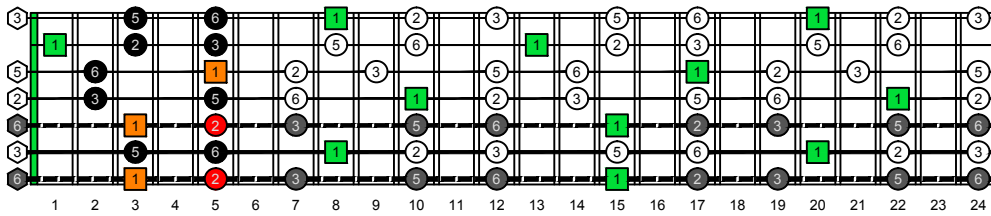

BAGED octaves (Drop A : 7-string) C natural - FINGERBOARD OCTAVE SHAPES

BAGED octaves (Drop A : 7-string) C pentatonic major scale - ENTIRE FINGERBOARD INTERVALS

BAGED octaves (Drop A : 7-string) C pentatonic major scale ENTIRE FINGERBOARD INTERVALS : 7B5B2 box shape

BAGED octaves (Drop A : 7-string) C pentatonic major scale ENTIRE FINGERBOARD INTERVALS : 6A5A3 box shape

BAGED octaves (Drop A : 7-string) C pentatonic major scale ENTIRE FINGERBOARD INTERVALS : 6G3G1 box shape

Drop A: BAGED octaves C ionian mode (major scale) ENTIRE FINGERBOARD INTERVALS : 6E4E1 box shape

Drop A: BAGED octaves C ionian mode (major scale) ENTIRE FINGERBOARD INTERVALS : 4D2 box shape

Drop A: BAGED octaves C ionian mode (major scale) ENTIRE FINGERBOARD INTERVALS : 7B5B2 box shape at 12