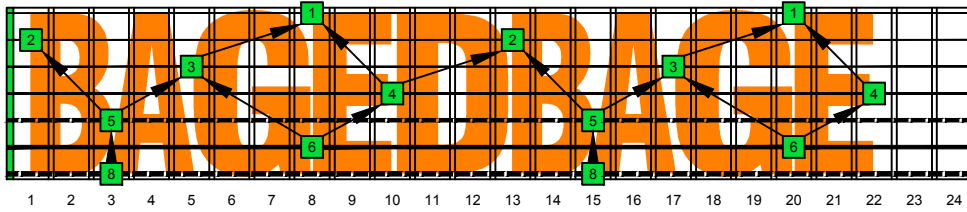

BAGED octaves (Drop A : 7-string) C natural - FINGERBOARD OCTAVE SHAPES

BAGED octaves (Drop A : 7-string) C pentatonic major scale - ENTIRE FINGERBOARD INTERVALS

BAGED octaves (Drop A : 7-string) C pentatonic major scale ENTIRE FINGERBOARD INTERVALS : 7B5B2 box shape

BAGED octaves (Drop A : 7-string) C pentatonic major scale ENTIRE FINGERBOARD INTERVALS : 6A5A3 box shape

BAGED octaves (Drop A : 7-string) C pentatonic major scale ENTIRE FINGERBOARD INTERVALS : 6G3G1 box shape

Drop A: BAGED octaves C ionian mode (major scale) ENTIRE FINGERBOARD INTERVALS : 6E4E1 box shape

Drop A: BAGED octaves C ionian mode (major scale) ENTIRE FINGERBOARD INTERVALS : 4D2 box shape

Drop A: BAGED octaves C ionian mode (major scale) ENTIRE FINGERBOARD INTERVALS : 7B5B2 box shape at 12