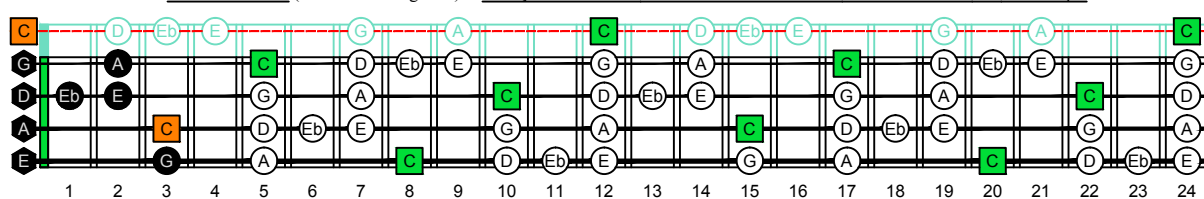

CAGED4BASS (Low E : 4-string bass) - ENTIRE FINGERBOARD OCTAVE SHAPES

CAGED4BASS (Low E : 4-string bass) - C major blues scale ENTIRE FINGERBOARD NOTE NAMES

CAGED4BASS (Low E : 4-string bass) - C major blues scale ENTIRE FINGERBOARD NOTE NAMES : 3C* box shape

CAGED4BASS (Low E : 4-string bass) - C major blues scale ENTIRE FINGERBOARD NOTE NAMES : 3A1 box shape

CAGED4BASS (Low E : 4-string bass) - C major blues scale ENTIRE FINGERBOARD NOTE NAMES : 4G1 box shape

CAGED4BASS (Low E : 4-string bass) - C major blues scale ENTIRE FINGERBOARD NOTE NAMES : 4E2 box shape

CAGED4BASS (Low E : 4-string bass) - C major blues scale ENTIRE FINGERBOARD NOTE NAMES : 2D* box shape

CAGED4BASS (Low E : 4-string bass) - C major blues scale ENTIRE FINGERBOARD NOTE NAMES : 3C* box shape at 12