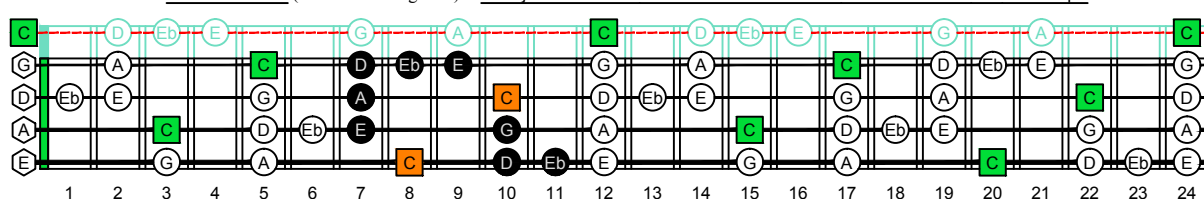

CAGED4BASS (Low E : 4-string bass) - ENTIRE FINGERBOARD OCTAVE SHAPES

CAGED4BASS (Low E : 4-string bass) - C major blues scale ENTIRE FINGERBOARD NOTE NAMES

CAGED4BASS (Low E : 4-string bass) - C major blues scale ENTIRE FINGERBOARD NOTE NAMES : 3C* box shape

CAGED4BASS (Low E : 4-string bass) - C major blues scale ENTIRE FINGERBOARD NOTE NAMES : 3A1 box shape

CAGED4BASS (Low E : 4-string bass) - C major blues scale ENTIRE FINGERBOARD NOTE NAMES : 4G1 box shape

CAGED4BASS (Low E : 4-string bass) - C major blues scale ENTIRE FINGERBOARD NOTE NAMES : 4E2 box shape

CAGED4BASS (Low E : 4-string bass) - C major blues scale ENTIRE FINGERBOARD NOTE NAMES : 2D* box shape

CAGED4BASS (Low E : 4-string bass) - C major blues scale ENTIRE FINGERBOARD NOTE NAMES : 3C* box shape at 12