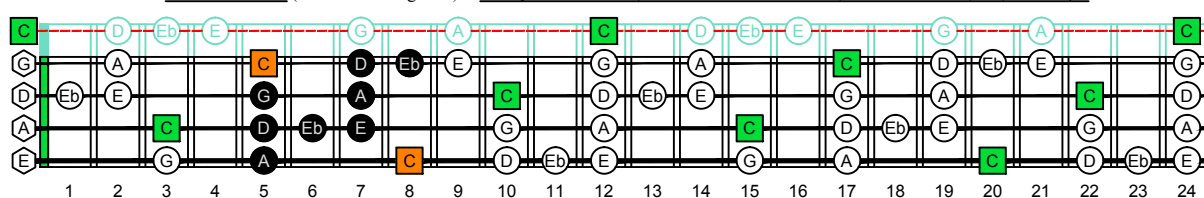

CAGED4BASS (Low E : 4-string bass) - ENTIRE FINGERBOARD OCTAVE SHAPES

CAGED4BASS (Low E : 4-string bass) - C major blues scale ENTIRE FINGERBOARD NOTE NAMES

CAGED4BASS (Low E : 4-string bass) - C major blues scale ENTIRE FINGERBOARD NOTE NAMES : 3C* box shape

CAGED4BASS (Low E : 4-string bass) - C major blues scale ENTIRE FINGERBOARD NOTE NAMES : 3A1 box shape

CAGED4BASS (Low E : 4-string bass) - C major blues scale ENTIRE FINGERBOARD NOTE NAMES : 4G1 box shape

CAGED4BASS (Low E : 4-string bass) - C major blues scale ENTIRE FINGERBOARD NOTE NAMES : 4E2 box shape

CAGED4BASS (Low E : 4-string bass) - C major blues scale ENTIRE FINGERBOARD NOTE NAMES : 2D* box shape

CAGED4BASS (Low E : 4-string bass) - C major blues scale ENTIRE FINGERBOARD NOTE NAMES : 3C* box shape at 12