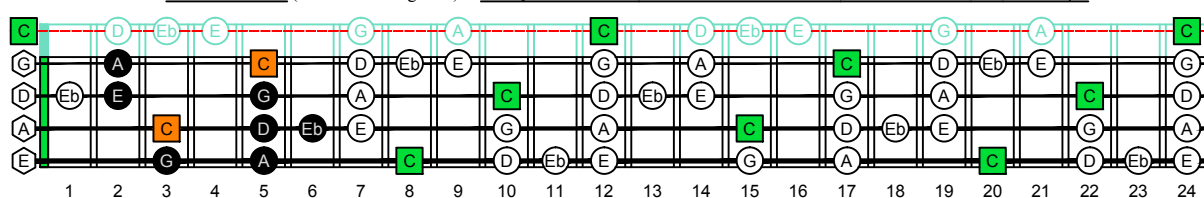

CAGED4BASS (Low E : 4-string bass) - ENTIRE FINGERBOARD OCTAVE SHAPES

CAGED4BASS (Low E : 4-string bass) - C major blues scale ENTIRE FINGERBOARD NOTE NAMES

CAGED4BASS (Low E : 4-string bass) - C major blues scale ENTIRE FINGERBOARD NOTE NAMES : 3C* box shape

CAGED4BASS (Low E : 4-string bass) - C major blues scale ENTIRE FINGERBOARD NOTE NAMES : 3A1 box shape

CAGED4BASS (Low E : 4-string bass) - C major blues scale ENTIRE FINGERBOARD NOTE NAMES : 4G1 box shape

CAGED4BASS (Low E : 4-string bass) - C major blues scale ENTIRE FINGERBOARD NOTE NAMES : 4E2 box shape

CAGED4BASS (Low E : 4-string bass) - C major blues scale ENTIRE FINGERBOARD NOTE NAMES : 2D* box shape

CAGED4BASS (Low E : 4-string bass) - C major blues scale ENTIRE FINGERBOARD NOTE NAMES : 3C* box shape at 12