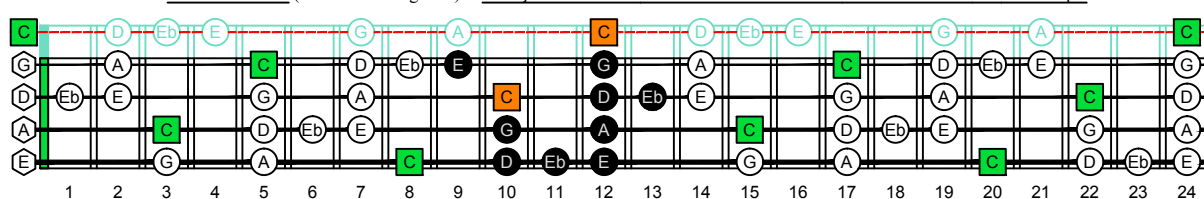

CAGED4BASS (Low E : 4-string bass) - ENTIRE FINGERBOARD OCTAVE SHAPES

CAGED4BASS (Low E : 4-string bass) - C major blues scale ENTIRE FINGERBOARD NOTE NAMES

CAGED4BASS (Low E : 4-string bass) - C major blues scale ENTIRE FINGERBOARD NOTE NAMES : 3C* box shape

CAGED4BASS (Low E : 4-string bass) - C major blues scale ENTIRE FINGERBOARD NOTE NAMES : 3A1 box shape

CAGED4BASS (Low E : 4-string bass) - C major blues scale ENTIRE FINGERBOARD NOTE NAMES : 4G1 box shape

CAGED4BASS (Low E : 4-string bass) - C major blues scale ENTIRE FINGERBOARD NOTE NAMES : 4E2 box shape

CAGED4BASS (Low E : 4-string bass) - C major blues scale ENTIRE FINGERBOARD NOTE NAMES : 2D* box shape

CAGED4BASS (Low E : 4-string bass) - C major blues scale ENTIRE FINGERBOARD NOTE NAMES : 3C* box shape at 12