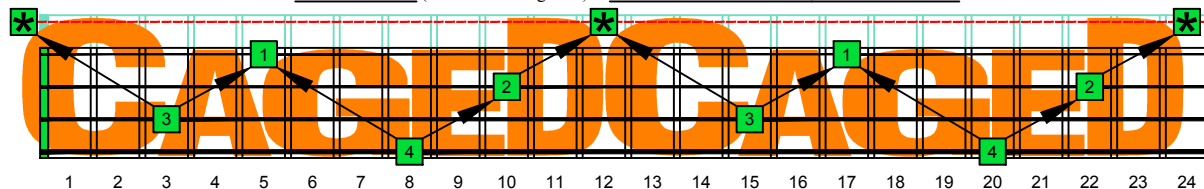

CAGED4BASS (Low E : 4-string bass) - ENTIRE FINGERBOARD OCTAVE SHAPES

CAGED4BASS (Low E : 4-string bass) - C major blues scale ENTIRE FINGERBOARD NOTE NAMES

CAGED4BASS (Low E : 4-string bass) - C major blues scale ENTIRE FINGERBOARD NOTE NAMES : 3C* box shape

CAGED4BASS (Low E : 4-string bass) - C major blues scale ENTIRE FINGERBOARD NOTE NAMES : 3A1 box shape

CAGED4BASS (Low E : 4-string bass) - C major blues scale ENTIRE FINGERBOARD NOTE NAMES : 4G1 box shape

CAGED4BASS (Low E : 4-string bass) - C major blues scale ENTIRE FINGERBOARD NOTE NAMES : 4E2 box shape

CAGED4BASS (Low E : 4-string bass) - C major blues scale ENTIRE FINGERBOARD NOTE NAMES : 2D* box shape

CAGED4BASS (Low E : 4-string bass) - C major blues scale ENTIRE FINGERBOARD NOTE NAMES : 3C* box shape at 12