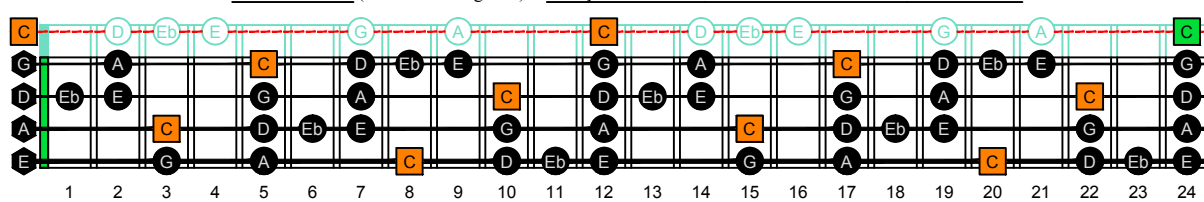

CAGED4BASS (Low E : 4-string bass) - ENTIRE FINGERBOARD OCTAVE SHAPES

CAGED4BASS (Low E : 4-string bass) - C major blues scale ENTIRE FINGERBOARD NOTE NAMES

CAGED4BASS (Low E : 4-string bass) - C major blues scale ENTIRE FINGERBOARD NOTE NAMES : 3C* box shape

CAGED4BASS (Low E : 4-string bass) - C major blues scale ENTIRE FINGERBOARD NOTE NAMES : 3A1 box shape

CAGED4BASS (Low E : 4-string bass) - C major blues scale ENTIRE FINGERBOARD NOTE NAMES : 4G1 box shape

CAGED4BASS (Low E : 4-string bass) - C major blues scale ENTIRE FINGERBOARD NOTE NAMES : 4E2 box shape

CAGED4BASS (Low E : 4-string bass) - C major blues scale ENTIRE FINGERBOARD NOTE NAMES : 2D* box shape

CAGED4BASS (Low E : 4-string bass) - C major blues scale ENTIRE FINGERBOARD NOTE NAMES : 3C* box shape at 12