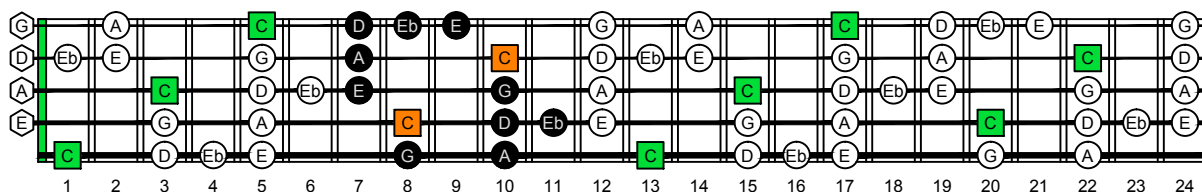

**BAGED octaves** (Low B : 5-string bass) C natural - ENTIRE FINGERBOARD OCTAVE SHAPES

**BAGED octaves** (Low B : 5-string bass) C major blues scale - ENTIRE FINGERBOARD NOTE NAMES

**BAGED octaves** (Low B : 5-string bass) C major blues scale - ENTIRE FINGERBOARD NOTE NAMES : 5B3 box shape

**BAGED octaves** (Low B : 5-string bass) C major blues scale - ENTIRE FINGERBOARD NOTE NAMES : 3A1 box shape

**BAGED octaves** (Low B : 5-string bass) C major blues scale - ENTIRE FINGERBOARD NOTE NAMES : 4G1 box shape

**BAGED octaves** (Low B : 5-string bass) C major blues scale - ENTIRE FINGERBOARD NOTE NAMES : 4E2 box shape

**BAGED octaves** (Low B : 5-string bass) C major blues scale - ENTIRE FINGERBOARD NOTE NAMES : 5D2 box shape

**BAGED octaves** (Low B : 5-string bass) C major blues scale - ENTIRE FINGERBOARD NOTE NAMES : 5B3 box shape at 12