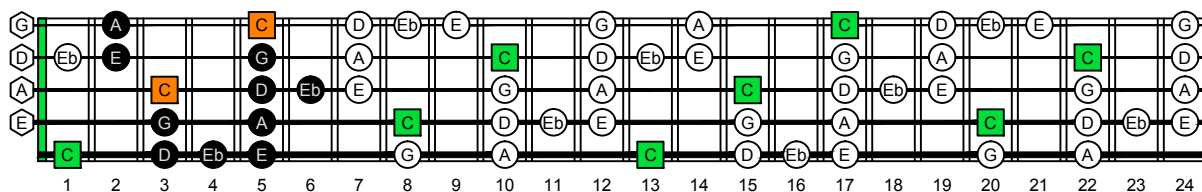

**BAGED octaves** (Low B : 5-string bass) C natural - ENTIRE FINGERBOARD OCTAVE SHAPES

**BAGED octaves** (Low B : 5-string bass) C major blues scale - ENTIRE FINGERBOARD NOTE NAMES

**BAGED octaves** (Low B : 5-string bass) C major blues scale - ENTIRE FINGERBOARD NOTE NAMES : 5B3 box shape

**BAGED octaves** (Low B : 5-string bass) C major blues scale - ENTIRE FINGERBOARD NOTE NAMES : 3A1 box shape

**BAGED octaves** (Low B : 5-string bass) C major blues scale - ENTIRE FINGERBOARD NOTE NAMES : 4G1 box shape

**BAGED octaves** (Low B : 5-string bass) C major blues scale - ENTIRE FINGERBOARD NOTE NAMES : 4E2 box shape

**BAGED octaves** (Low B : 5-string bass) C major blues scale - ENTIRE FINGERBOARD NOTE NAMES : 5D2 box shape

**BAGED octaves** (Low B : 5-string bass) C major blues scale - ENTIRE FINGERBOARD NOTE NAMES : 5B3 box shape at 12