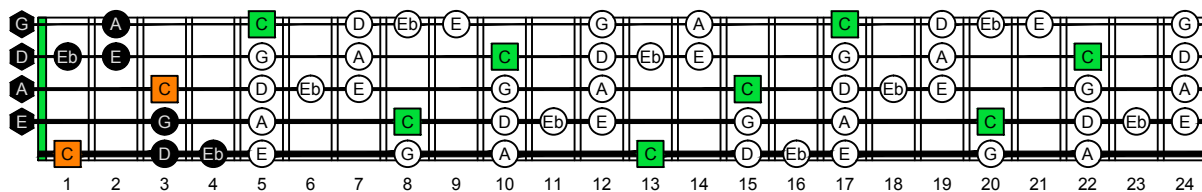

**BAGED octaves** (Low B : 5-string bass) C natural - ENTIRE FINGERBOARD OCTAVE SHAPES

**BAGED octaves** (Low B : 5-string bass) C major blues scale - ENTIRE FINGERBOARD NOTE NAMES

**BAGED octaves** (Low B : 5-string bass) C major blues scale - ENTIRE FINGERBOARD NOTE NAMES : 5B3 box shape

**BAGED octaves** (Low B : 5-string bass) C major blues scale - ENTIRE FINGERBOARD NOTE NAMES : 3A1 box shape

**BAGED octaves** (Low B : 5-string bass) C major blues scale - ENTIRE FINGERBOARD NOTE NAMES : 4G1 box shape

**BAGED octaves** (Low B : 5-string bass) C major blues scale - ENTIRE FINGERBOARD NOTE NAMES : 4E2 box shape

**BAGED octaves** (Low B : 5-string bass) C major blues scale - ENTIRE FINGERBOARD NOTE NAMES : 5D2 box shape

**BAGED octaves** (Low B : 5-string bass) C major blues scale - ENTIRE FINGERBOARD NOTE NAMES : 5B3 box shape at 12