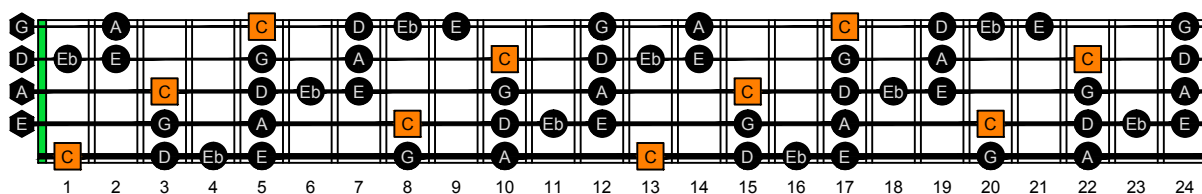

**BAGED octaves** (Low B : 5-string bass) C natural - ENTIRE FINGERBOARD OCTAVE SHAPES

**BAGED octaves** (Low B : 5-string bass) C major blues scale - ENTIRE FINGERBOARD NOTE NAMES

**BAGED octaves** (Low B : 5-string bass) C major blues scale - ENTIRE FINGERBOARD NOTE NAMES : 5B3 box shape

**BAGED octaves** (Low B : 5-string bass) C major blues scale - ENTIRE FINGERBOARD NOTE NAMES : 3A1 box shape

**BAGED octaves** (Low B : 5-string bass) C major blues scale - ENTIRE FINGERBOARD NOTE NAMES : 4G1 box shape

**BAGED octaves** (Low B : 5-string bass) C major blues scale - ENTIRE FINGERBOARD NOTE NAMES : 4E2 box shape

**BAGED octaves** (Low B : 5-string bass) C major blues scale - ENTIRE FINGERBOARD NOTE NAMES : 5D2 box shape

**BAGED octaves** (Low B : 5-string bass) C major blues scale - ENTIRE FINGERBOARD NOTE NAMES : 5B3 box shape at 12