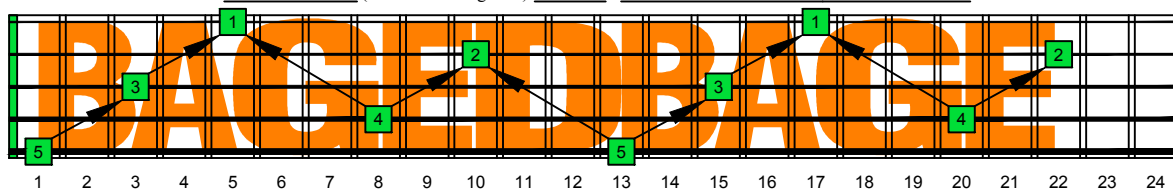

**BAGED octaves** (Low B : 5-string bass) C natural - ENTIRE FINGERBOARD OCTAVE SHAPES

**BAGED octaves** (Low B : 5-string bass) C major blues scale - ENTIRE FINGERBOARD NOTE NAMES

**BAGED octaves** (Low B : 5-string bass) C major blues scale - ENTIRE FINGERBOARD NOTE NAMES : 5B3 box shape

**BAGED octaves** (Low B : 5-string bass) C major blues scale - ENTIRE FINGERBOARD NOTE NAMES : 3A1 box shape

**BAGED octaves** (Low B : 5-string bass) C major blues scale - ENTIRE FINGERBOARD NOTE NAMES : 4G1 box shape

**BAGED octaves** (Low B : 5-string bass) C major blues scale - ENTIRE FINGERBOARD NOTE NAMES : 4E2 box shape

**BAGED octaves** (Low B : 5-string bass) C major blues scale - ENTIRE FINGERBOARD NOTE NAMES : 5D2 box shape

**BAGED octaves** (Low B : 5-string bass) C major blues scale - ENTIRE FINGERBOARD NOTE NAMES : 5B3 box shape at 12