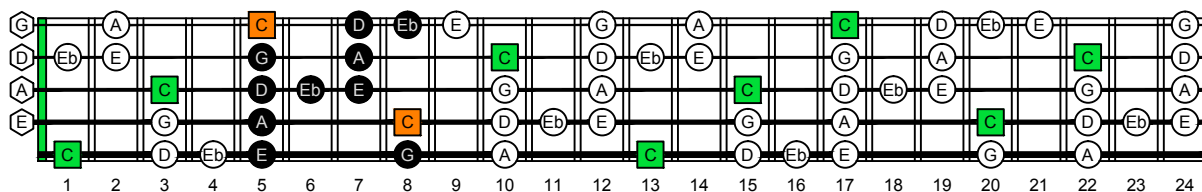

**BAGED octaves** (Low B : 5-string bass) C natural - ENTIRE FINGERBOARD OCTAVE SHAPES

**BAGED octaves** (Low B : 5-string bass) C major blues scale - ENTIRE FINGERBOARD NOTE NAMES

**BAGED octaves** (Low B : 5-string bass) C major blues scale - ENTIRE FINGERBOARD NOTE NAMES : 5B3 box shape

**BAGED octaves** (Low B : 5-string bass) C major blues scale - ENTIRE FINGERBOARD NOTE NAMES : 3A1 box shape

**BAGED octaves** (Low B : 5-string bass) C major blues scale - ENTIRE FINGERBOARD NOTE NAMES : 4G1 box shape

**BAGED octaves** (Low B : 5-string bass) C major blues scale - ENTIRE FINGERBOARD NOTE NAMES : 4E2 box shape

**BAGED octaves** (Low B : 5-string bass) C major blues scale - ENTIRE FINGERBOARD NOTE NAMES : 5D2 box shape

**BAGED octaves** (Low B : 5-string bass) C major blues scale - ENTIRE FINGERBOARD NOTE NAMES : 5B3 box shape at 12