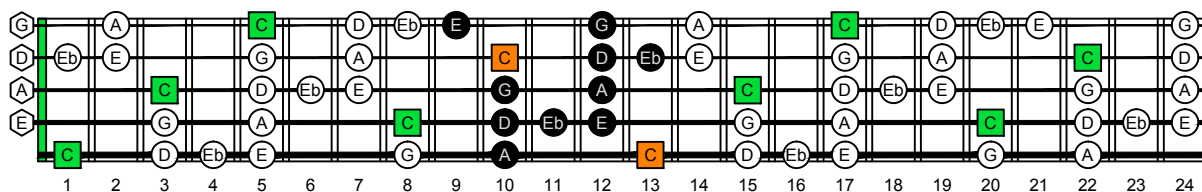

**BAGED octaves** (Low B : 5-string bass) C natural - ENTIRE FINGERBOARD OCTAVE SHAPES

**BAGED octaves** (Low B : 5-string bass) C major blues scale - ENTIRE FINGERBOARD NOTE NAMES

**BAGED octaves** (Low B : 5-string bass) C major blues scale - ENTIRE FINGERBOARD NOTE NAMES : 5B3 box shape

**BAGED octaves** (Low B : 5-string bass) C major blues scale - ENTIRE FINGERBOARD NOTE NAMES : 3A1 box shape

**BAGED octaves** (Low B : 5-string bass) C major blues scale - ENTIRE FINGERBOARD NOTE NAMES : 4G1 box shape

**BAGED octaves** (Low B : 5-string bass) C major blues scale - ENTIRE FINGERBOARD NOTE NAMES : 4E2 box shape

**BAGED octaves** (Low B : 5-string bass) C major blues scale - ENTIRE FINGERBOARD NOTE NAMES : 5D2 box shape

**BAGED octaves** (Low B : 5-string bass) C major blues scale - ENTIRE FINGERBOARD NOTE NAMES : 5B3 box shape at 12