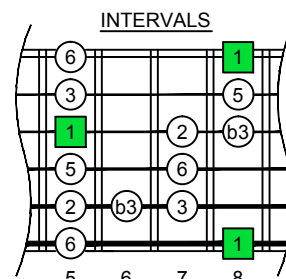

C major blues scale  
CAGED octaves  
EADGBE  
6-string guitar  
box shapes

C major blues scale  
SEMITONOMETER

6G3G1  
BOX  
SHAPE

www.cagedoctaves.com

Zon Brookes

CAGED octaves (EADGBE : 6-string guitar) C major blues scale : 6G3G1 box shape

CAGED octaves (EADGBD : 6-string guitar) C major blues scale ENTIRE FINGERBOARD NOTE NAMES : 3G1 box shape

CAGED octaves (EADGBD : 6-string guitar) C major blues scale ENTIRE FINGERBOARD INTERVALS : 3G1 box shape