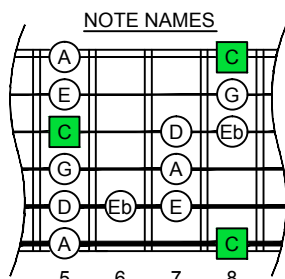

C major blues scale  
CAGED octaves  
EADGBE  
6-string guitar  
box shapes

C major blues scale  
SEMITONOMETER

6G3G1  
BOX  
SHAPE

www.cagedoctaves.com

Zon Brookes

CAGED octaves (EADGBE : 6-string guitar) C major blues scale : 6G3G1 box shape

CAGED octaves (EADGBD : 6-string guitar) C major blues scale ENTIRE FINGERBOARD NOTE NAMES : 3G1 box shape

CAGED octaves (EADGBD : 6-string guitar) C major blues scale ENTIRE FINGERBOARD INTERVALS : 3G1 box shape