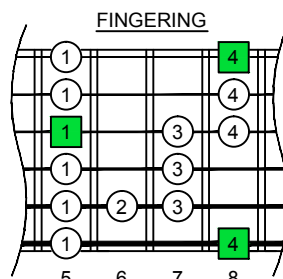

C major blues scale  
CAGED octaves  
EADGBE  
6-string guitar  
box shapes

C major blues scale  
SEMITONOMETER

6G3G1  
BOX  
SHAPE

www.cagedoctaves.com

Zon Brookes

CAGED octaves (EADGBE : 6-string guitar) C major blues scale : 6G3G1 box shape

CAGED octaves (EADGBD : 6-string guitar) C major blues scale ENTIRE FINGERBOARD NOTE NAMES : 3G1 box shape

CAGED octaves (EADGBD : 6-string guitar) C major blues scale ENTIRE FINGERBOARD INTERVALS : 3G1 box shape