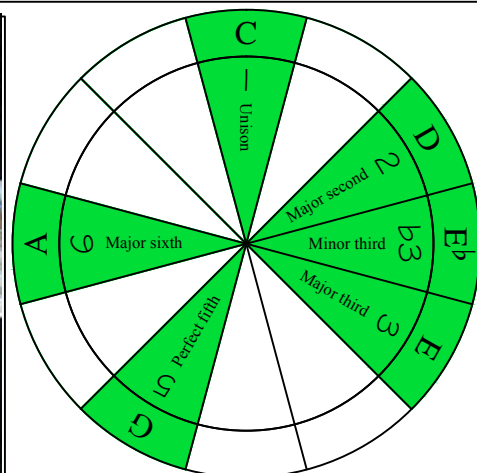

C major blues scale  
CAGED octaves  
EADGBE  
6-string guitar  
box shapes

C major blues scale  
SEMITONOMETER

6G3G1  
BOX  
SHAPE

www.cagedoctaves.com

Zon Brookes

CAGED octaves (EADGBE : 6-string guitar) C major blues scale : 6G3G1 box shape

CAGED octaves (EADGBD : 6-string guitar) C major blues scale ENTIRE FINGERBOARD NOTE NAMES : 3G1 box shape

CAGED octaves (EADGBD : 6-string guitar) C major blues scale ENTIRE FINGERBOARD INTERVALS : 3G1 box shape