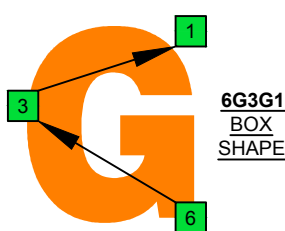

C major blues scale  
CAGED octaves  
EADGBE  
6-string guitar  
box shapes

C major blues scale  
SEMITONOMETER

6G3G1  
BOX  
SHAPE

www.cagedoctaves.com

Zon Brookes

CAGED octaves (EADGBE : 6-string guitar) C major blues scale : 6G3G1 box shape

CAGED octaves (EADGBD : 6-string guitar) C major blues scale ENTIRE FINGERBOARD NOTE NAMES : 3G1 box shape

CAGED octaves (EADGBD : 6-string guitar) C major blues scale ENTIRE FINGERBOARD INTERVALS : 3G1 box shape