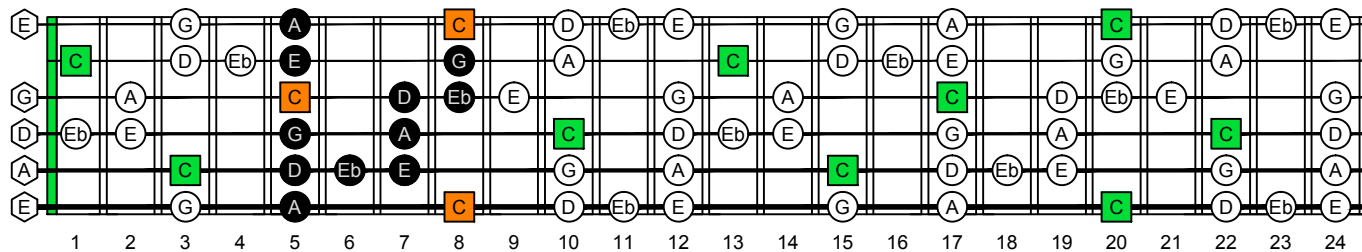

C major blues scale  
CAGED octaves  
EADGBE  
6-string guitar  
box shapes

C major blues scale  
SEMITONOMETER

6G3G1  
BOX  
SHAPE

www.cagedoctaves.com

Zon Brookes

CAGED octaves (EADGBE : 6-string guitar) C major blues scale : 6G3G1 box shape

CAGED octaves (EADGBD : 6-string guitar) C major blues scale ENTIRE FINGERBOARD NOTE NAMES : 3G1 box shape

CAGED octaves (EADGBD : 6-string guitar) C major blues scale ENTIRE FINGERBOARD INTERVALS : 3G1 box shape