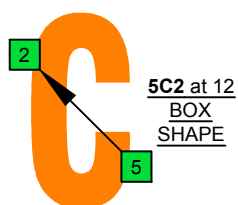

**C**  
 major blues  
 scale  
**CAGED**  
 octaves  
**EADGBE**  
 6-string guitar  
 box shapes

C major blues scale  
 SEMITONOMETER

5C2 at 12  
 BOX  
 SHAPE

www.cagedoctaves.com

Zon Brookes

CAGED octaves (EADGBE : 6-string guitar) C major blues scale : 5C2 box shape at 12

CAGED octaves (EADGBD : 6-string guitar) C major blues scale ENTIRE FINGERBOARD NOTE NAMES : 5C2 box shape at 12

CAGED octaves (EADGBD : 6-string guitar) C major blues scale ENTIRE FINGERBOARD INTERVALS : 5C2 box shape at 12