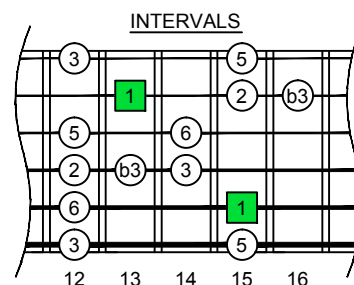

**C**  
 major blues  
 scale  
**CAGED**  
 octaves  
**EADGBE**  
 6-string guitar  
 box shapes

C major blues scale  
 SEMITONOMETER

5C2 at 12  
 BOX  
 SHAPE

www.cagedoctaves.com

Zon Brookes

CAGED octaves (EADGBE : 6-string guitar) C major blues scale : 5C2 box shape at 12

CAGED octaves (EADGBD : 6-string guitar) C major blues scale ENTIRE FINGERBOARD NOTE NAMES : 5C2 box shape at 12

CAGED octaves (EADGBD : 6-string guitar) C major blues scale ENTIRE FINGERBOARD INTERVALS : 5C2 box shape at 12