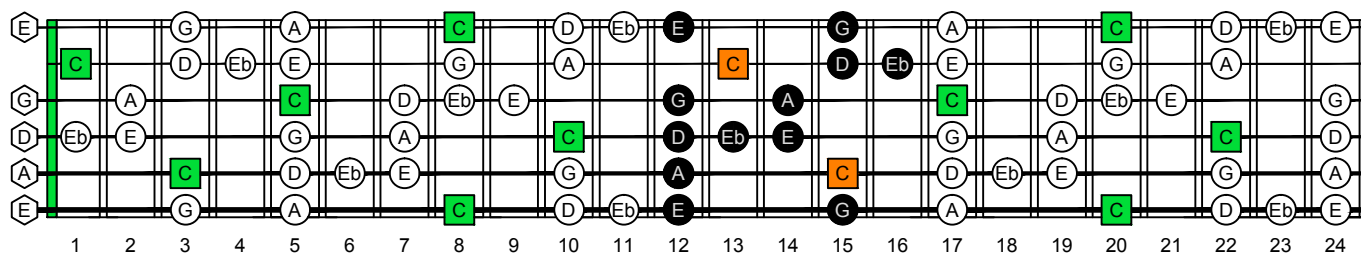

**C**  
 major blues  
 scale  
**CAGED**  
 octaves  
**EADGBE**  
 6-string guitar  
 box shapes

C major blues scale  
 SEMITONOMETER

5C2 at 12  
 BOX  
 SHAPE

www.cagedoctaves.com

Zon Brookes

CAGED octaves (EADGBE : 6-string guitar) C major blues scale : 5C2 box shape at 12

CAGED octaves (EADGBD : 6-string guitar) C major blues scale ENTIRE FINGERBOARD NOTE NAMES : 5C2 box shape at 12

CAGED octaves (EADGBD : 6-string guitar) C major blues scale ENTIRE FINGERBOARD INTERVALS : 5C2 box shape at 12