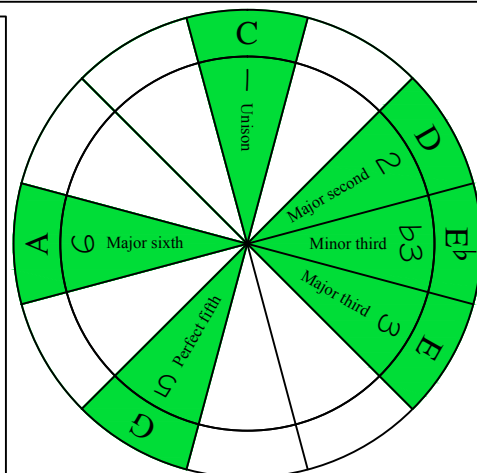

**C**  
 major blues  
 scale  
**CAGED**  
 octaves  
**EADGBE**  
 6-string guitar  
 box shapes

C major blues scale  
 SEMITONOMETER

5C2 at 12  
 BOX  
 SHAPE

www.cagedoctaves.com

Zon Brookes

CAGED octaves (EADGBE : 6-string guitar) C major blues scale : 5C2 box shape at 12

CAGED octaves (EADGBD : 6-string guitar) C major blues scale ENTIRE FINGERBOARD NOTE NAMES : 5C2 box shape at 12

CAGED octaves (EADGBD : 6-string guitar) C major blues scale ENTIRE FINGERBOARD INTERVALS : 5C2 box shape at 12