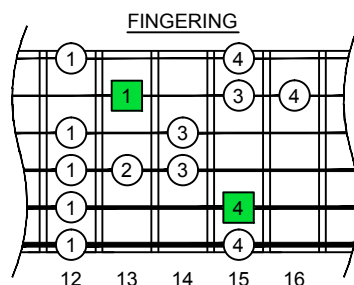

**C**  
 major blues  
 scale  
**CAGED**  
 octaves  
**EADGBE**  
 6-string guitar  
 box shapes

C major blues scale  
 SEMITONOMETER

5C2 at 12  
 BOX  
 SHAPE

www.cagedoctaves.com

Zon Brookes

CAGED octaves (EADGBE : 6-string guitar) C major blues scale : 5C2 box shape at 12

CAGED octaves (EADGBD : 6-string guitar) C major blues scale ENTIRE FINGERBOARD NOTE NAMES : 5C2 box shape at 12

CAGED octaves (EADGBD : 6-string guitar) C major blues scale ENTIRE FINGERBOARD INTERVALS : 5C2 box shape at 12