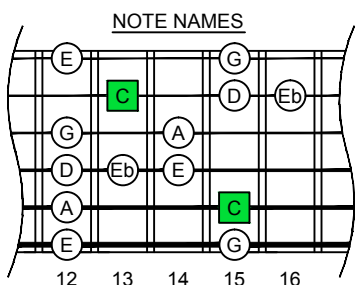

**C**  
 major blues  
 scale  
**CAGED**  
 octaves  
**EADGBE**  
 6-string guitar  
 box shapes

C major blues scale  
 SEMITONOMETER

5C2 at 12  
 BOX  
 SHAPE

www.cagedoctaves.com

Zon Brookes

CAGED octaves (EADGBE : 6-string guitar) C major blues scale : 5C2 box shape at 12

CAGED octaves (EADGBD : 6-string guitar) C major blues scale ENTIRE FINGERBOARD NOTE NAMES : 5C2 box shape at 12

CAGED octaves (EADGBD : 6-string guitar) C major blues scale ENTIRE FINGERBOARD INTERVALS : 5C2 box shape at 12