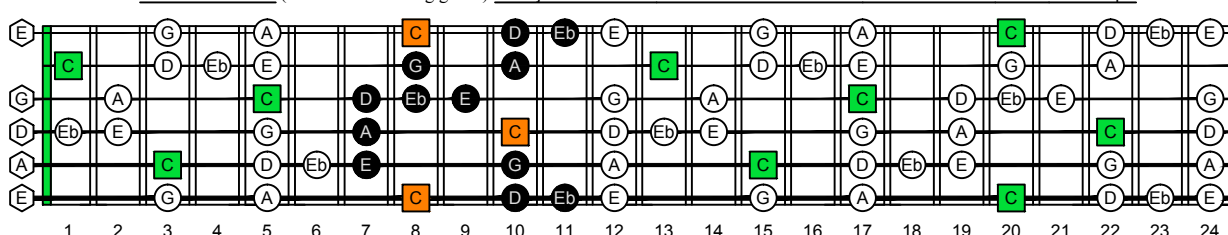

CAGED octaves (EADGBD : 6-string guitar) C natural - FINGERBOARD OCTAVE SHAPES

CAGED octaves (EADGBD : 6-string guitar) C major blues scale - ENTIRE FINGERBOARD NOTE NAMES

CAGED octaves (EADGBD : 6-string guitar) C major blues scale ENTIRE FINGERBOARD NOTE NAMES : 5C2 box shape

CAGED octaves (EADGBD : 6-string guitar) C major blues scale ENTIRE FINGERBOARD NOTE NAMES : 5A3 box shape

CAGED octaves (EADGBD : 6-string guitar) C major blues scale ENTIRE FINGERBOARD NOTE NAMES : 3G1 box shape

CAGED octaves (EADGBD : 6-string guitar) C major blues scale ENTIRE FINGERBOARD NOTE NAMES : 6E4E1 box shape

CAGED octaves (EADGBD : 6-string guitar) C major blues scale ENTIRE FINGERBOARD NOTE NAMES : 6D4D2 box shape

CAGED octaves (EADGBD : 6-string guitar) C major blues scale ENTIRE FINGERBOARD NOTE NAMES : 5C2 box shape at 12