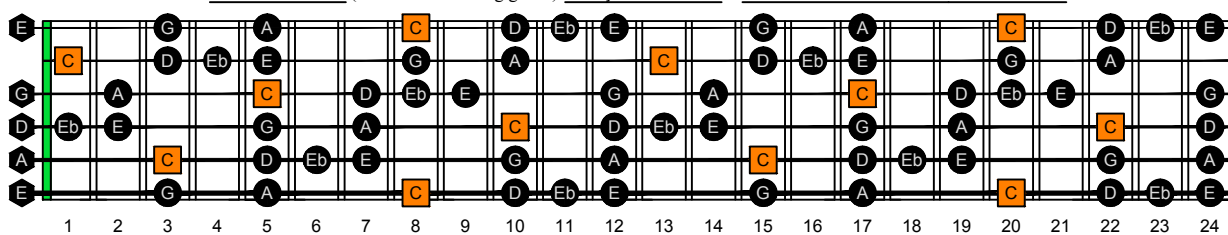

CAGED octaves (EADGBD : 6-string guitar) C natural - FINGERBOARD OCTAVE SHAPES

CAGED octaves (EADGBD : 6-string guitar) C major blues scale - ENTIRE FINGERBOARD NOTE NAMES

CAGED octaves (EADGBD : 6-string guitar) C major blues scale ENTIRE FINGERBOARD NOTE NAMES : 5C2 box shape

CAGED octaves (EADGBD : 6-string guitar) C major blues scale ENTIRE FINGERBOARD NOTE NAMES : 5A3 box shape

CAGED octaves (EADGBD : 6-string guitar) C major blues scale ENTIRE FINGERBOARD NOTE NAMES : 3G1 box shape

CAGED octaves (EADGBD : 6-string guitar) C major blues scale ENTIRE FINGERBOARD NOTE NAMES : 6E4E1 box shape

CAGED octaves (EADGBD : 6-string guitar) C major blues scale ENTIRE FINGERBOARD NOTE NAMES : 6D4D2 box shape

CAGED octaves (EADGBD : 6-string guitar) C major blues scale ENTIRE FINGERBOARD NOTE NAMES : 5C2 box shape at 12