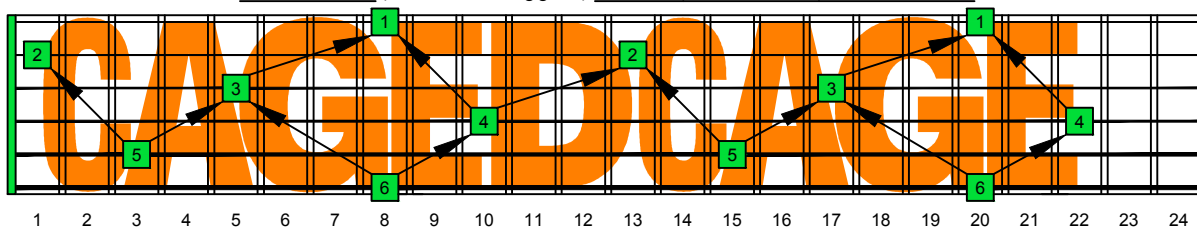

CAGED octaves (EADGBD : 6-string guitar) C natural - FINGERBOARD OCTAVE SHAPES

CAGED octaves (EADGBD : 6-string guitar) C major blues scale - ENTIRE FINGERBOARD NOTE NAMES

CAGED octaves (EADGBD : 6-string guitar) C major blues scale ENTIRE FINGERBOARD NOTE NAMES : 5C2 box shape

CAGED octaves (EADGBD : 6-string guitar) C major blues scale ENTIRE FINGERBOARD NOTE NAMES : 5A3 box shape

CAGED octaves (EADGBD : 6-string guitar) C major blues scale ENTIRE FINGERBOARD NOTE NAMES : 3G1 box shape

CAGED octaves (EADGBD : 6-string guitar) C major blues scale ENTIRE FINGERBOARD NOTE NAMES : 6E4E1 box shape

CAGED octaves (EADGBD : 6-string guitar) C major blues scale ENTIRE FINGERBOARD NOTE NAMES : 6D4D2 box shape

CAGED octaves (EADGBD : 6-string guitar) C major blues scale ENTIRE FINGERBOARD NOTE NAMES : 5C2 box shape at 12