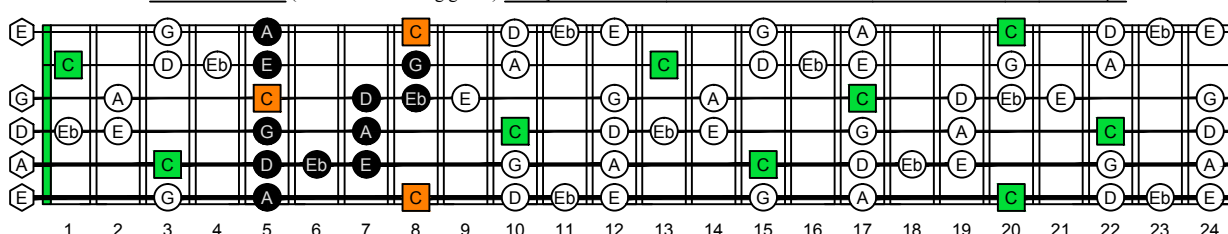

CAGED octaves (EADGBD : 6-string guitar) C natural - FINGERBOARD OCTAVE SHAPES

CAGED octaves (EADGBD : 6-string guitar) C major blues scale - ENTIRE FINGERBOARD NOTE NAMES

CAGED octaves (EADGBD : 6-string guitar) C major blues scale ENTIRE FINGERBOARD NOTE NAMES : 5C2 box shape

CAGED octaves (EADGBD : 6-string guitar) C major blues scale ENTIRE FINGERBOARD NOTE NAMES : 5A3 box shape

CAGED octaves (EADGBD : 6-string guitar) C major blues scale ENTIRE FINGERBOARD NOTE NAMES : 3G1 box shape

CAGED octaves (EADGBD : 6-string guitar) C major blues scale ENTIRE FINGERBOARD NOTE NAMES : 6E4E1 box shape

CAGED octaves (EADGBD : 6-string guitar) C major blues scale ENTIRE FINGERBOARD NOTE NAMES : 6D4D2 box shape

CAGED octaves (EADGBD : 6-string guitar) C major blues scale ENTIRE FINGERBOARD NOTE NAMES : 5C2 box shape at 12