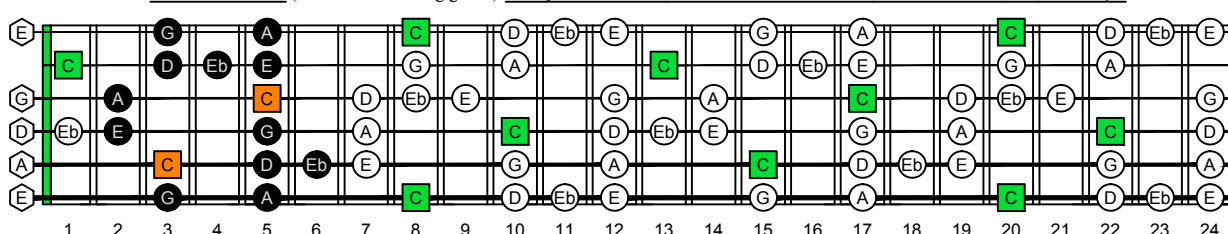

CAGED octaves (EADGBD : 6-string guitar) C natural - FINGERBOARD OCTAVE SHAPES

CAGED octaves (EADGBD : 6-string guitar) C major blues scale - ENTIRE FINGERBOARD NOTE NAMES

CAGED octaves (EADGBD : 6-string guitar) C major blues scale ENTIRE FINGERBOARD NOTE NAMES : 5C2 box shape

CAGED octaves (EADGBD : 6-string guitar) C major blues scale ENTIRE FINGERBOARD NOTE NAMES : 5A3 box shape

CAGED octaves (EADGBD : 6-string guitar) C major blues scale ENTIRE FINGERBOARD NOTE NAMES : 3G1 box shape

CAGED octaves (EADGBD : 6-string guitar) C major blues scale ENTIRE FINGERBOARD NOTE NAMES : 6E4E1 box shape

CAGED octaves (EADGBD : 6-string guitar) C major blues scale ENTIRE FINGERBOARD NOTE NAMES : 6D4D2 box shape

CAGED octaves (EADGBD : 6-string guitar) C major blues scale ENTIRE FINGERBOARD NOTE NAMES : 5C2 box shape at 12