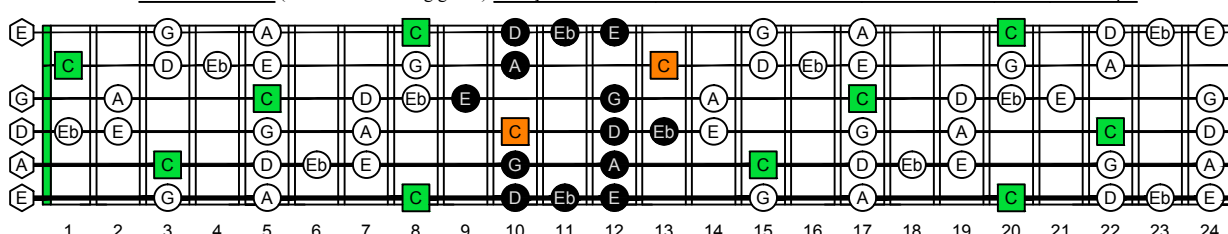

CAGED octaves (EADGBD : 6-string guitar) C natural - FINGERBOARD OCTAVE SHAPES

CAGED octaves (EADGBD : 6-string guitar) C major blues scale - ENTIRE FINGERBOARD NOTE NAMES

CAGED octaves (EADGBD : 6-string guitar) C major blues scale ENTIRE FINGERBOARD NOTE NAMES : 5C2 box shape

CAGED octaves (EADGBD : 6-string guitar) C major blues scale ENTIRE FINGERBOARD NOTE NAMES : 5A3 box shape

CAGED octaves (EADGBD : 6-string guitar) C major blues scale ENTIRE FINGERBOARD NOTE NAMES : 3G1 box shape

CAGED octaves (EADGBD : 6-string guitar) C major blues scale ENTIRE FINGERBOARD NOTE NAMES : 6E4E1 box shape

CAGED octaves (EADGBD : 6-string guitar) C major blues scale ENTIRE FINGERBOARD NOTE NAMES : 6D4D2 box shape

CAGED octaves (EADGBD : 6-string guitar) C major blues scale ENTIRE FINGERBOARD NOTE NAMES : 5C2 box shape at 12