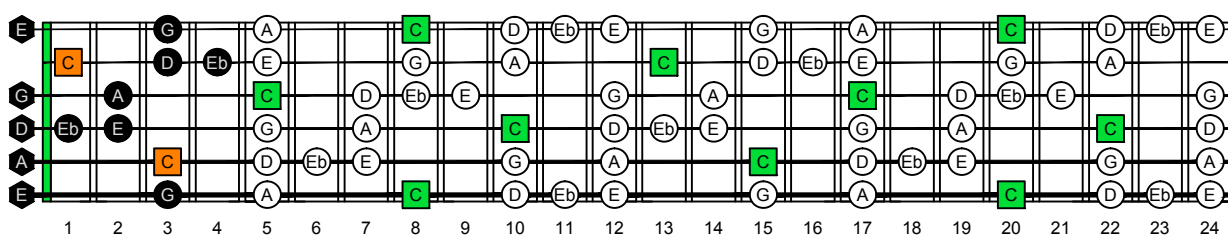

CAGED octaves (EADGBD : 6-string guitar) C natural - FINGERBOARD OCTAVE SHAPES

CAGED octaves (EADGBD : 6-string guitar) C major blues scale - ENTIRE FINGERBOARD NOTE NAMES

CAGED octaves (EADGBD : 6-string guitar) C major blues scale ENTIRE FINGERBOARD NOTE NAMES : 5C2 box shape

CAGED octaves (EADGBD : 6-string guitar) C major blues scale ENTIRE FINGERBOARD NOTE NAMES : 5A3 box shape

CAGED octaves (EADGBD : 6-string guitar) C major blues scale ENTIRE FINGERBOARD NOTE NAMES : 3G1 box shape

CAGED octaves (EADGBD : 6-string guitar) C major blues scale ENTIRE FINGERBOARD NOTE NAMES : 6E4E1 box shape

CAGED octaves (EADGBD : 6-string guitar) C major blues scale ENTIRE FINGERBOARD NOTE NAMES : 6D4D2 box shape

CAGED octaves (EADGBD : 6-string guitar) C major blues scale ENTIRE FINGERBOARD NOTE NAMES : 5C2 box shape at 12