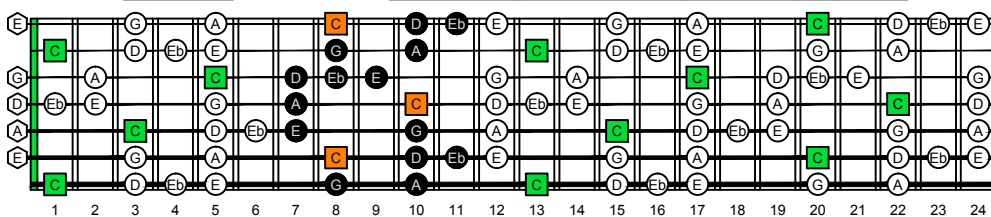

BAGED octaves (Low B : 7-string guitar) C natural - FINGERBOARD OCTAVE SHAPES

BAGED octaves (Low B : 7-string guitar) C major blues scale - ENTIRE FINGERBOARD NOTE NAMES

BAGED octaves (Low B : 7-string guitar) C major blues scale ENTIRE FINGERBOARD NOTE NAMES : 7B5B2 box shape

BAGED octaves (Low B : 7-string guitar) C major blues scale ENTIRE FINGERBOARD NOTE NAMES : 5A3 box shape

BAGED octaves (Low B : 7-string guitar) C major blues scale ENTIRE FINGERBOARD NOTE NAMES : 6G3G1 box shape

BAGED octaves (Low B : 7-string guitar) C major blues scale ENTIRE FINGERBOARD NOTE NAMES : 6E4E1 box shape

BAGED octaves (Low B : 7-string guitar) C major blues scale ENTIRE FINGERBOARD NOTE NAMES : 7D4D2 box shape

BAGED octaves (Low B : 7-string guitar) C major blues scale ENTIRE FINGERBOARD NOTE NAMES : 7B5B2 box shape at 12