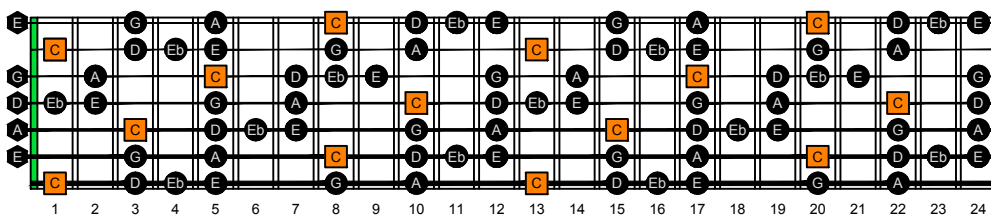

BAGED octaves (Low B : 7-string guitar) C natural - FINGERBOARD OCTAVE SHAPES

BAGED octaves (Low B : 7-string guitar) C major blues scale - ENTIRE FINGERBOARD NOTE NAMES

BAGED octaves (Low B : 7-string guitar) C major blues scale ENTIRE FINGERBOARD NOTE NAMES : 7B5B2 box shape

BAGED octaves (Low B : 7-string guitar) C major blues scale ENTIRE FINGERBOARD NOTE NAMES : 5A3 box shape

BAGED octaves (Low B : 7-string guitar) C major blues scale ENTIRE FINGERBOARD NOTE NAMES : 6G3G1 box shape

BAGED octaves (Low B : 7-string guitar) C major blues scale ENTIRE FINGERBOARD NOTE NAMES : 6E4E1 box shape

BAGED octaves (Low B : 7-string guitar) C major blues scale ENTIRE FINGERBOARD NOTE NAMES : 7D4D2 box shape

BAGED octaves (Low B : 7-string guitar) C major blues scale ENTIRE FINGERBOARD NOTE NAMES : 7B5B2 box shape at 12