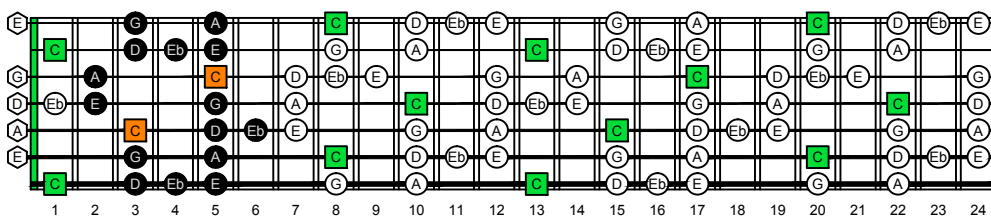

BAGED octaves (Low B : 7-string guitar) C natural - FINGERBOARD OCTAVE SHAPES

BAGED octaves (Low B : 7-string guitar) C major blues scale - ENTIRE FINGERBOARD NOTE NAMES

BAGED octaves (Low B : 7-string guitar) C major blues scale ENTIRE FINGERBOARD NOTE NAMES : 7B5B2 box shape

BAGED octaves (Low B : 7-string guitar) C major blues scale ENTIRE FINGERBOARD NOTE NAMES : 5A3 box shape

BAGED octaves (Low B : 7-string guitar) C major blues scale ENTIRE FINGERBOARD NOTE NAMES : 6G3G1 box shape

BAGED octaves (Low B : 7-string guitar) C major blues scale ENTIRE FINGERBOARD NOTE NAMES : 6E4E1 box shape

BAGED octaves (Low B : 7-string guitar) C major blues scale ENTIRE FINGERBOARD NOTE NAMES : 7D4D2 box shape

BAGED octaves (Low B : 7-string guitar) C major blues scale ENTIRE FINGERBOARD NOTE NAMES : 7B5B2 box shape at 12