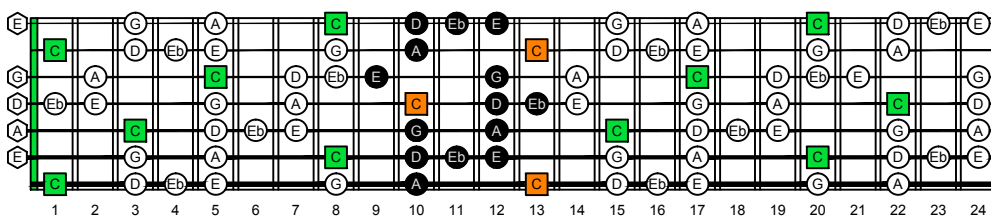

BAGED octaves (Low B : 7-string guitar) C natural - FINGERBOARD OCTAVE SHAPES

BAGED octaves (Low B : 7-string guitar) C major blues scale - ENTIRE FINGERBOARD NOTE NAMES

BAGED octaves (Low B : 7-string guitar) C major blues scale ENTIRE FINGERBOARD NOTE NAMES : 7B5B2 box shape

BAGED octaves (Low B : 7-string guitar) C major blues scale ENTIRE FINGERBOARD NOTE NAMES : 5A3 box shape

BAGED octaves (Low B : 7-string guitar) C major blues scale ENTIRE FINGERBOARD NOTE NAMES : 6G3G1 box shape

BAGED octaves (Low B : 7-string guitar) C major blues scale ENTIRE FINGERBOARD NOTE NAMES : 6E4E1 box shape

BAGED octaves (Low B : 7-string guitar) C major blues scale ENTIRE FINGERBOARD NOTE NAMES : 7D4D2 box shape

BAGED octaves (Low B : 7-string guitar) C major blues scale ENTIRE FINGERBOARD NOTE NAMES : 7B5B2 box shape at 12