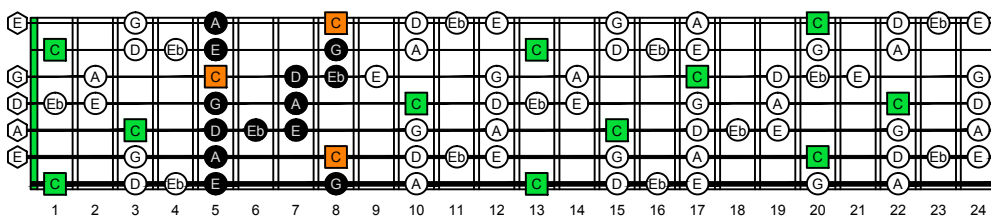

BAGED octaves (Low B : 7-string guitar) C natural - FINGERBOARD OCTAVE SHAPES

BAGED octaves (Low B : 7-string guitar) C major blues scale - ENTIRE FINGERBOARD NOTE NAMES

BAGED octaves (Low B : 7-string guitar) C major blues scale ENTIRE FINGERBOARD NOTE NAMES : 7B5B2 box shape

BAGED octaves (Low B : 7-string guitar) C major blues scale ENTIRE FINGERBOARD NOTE NAMES : 5A3 box shape

BAGED octaves (Low B : 7-string guitar) C major blues scale ENTIRE FINGERBOARD NOTE NAMES : 6G3G1 box shape

BAGED octaves (Low B : 7-string guitar) C major blues scale ENTIRE FINGERBOARD NOTE NAMES : 6E4E1 box shape

BAGED octaves (Low B : 7-string guitar) C major blues scale ENTIRE FINGERBOARD NOTE NAMES : 7D4D2 box shape

BAGED octaves (Low B : 7-string guitar) C major blues scale ENTIRE FINGERBOARD NOTE NAMES : 7B5B2 box shape at 12