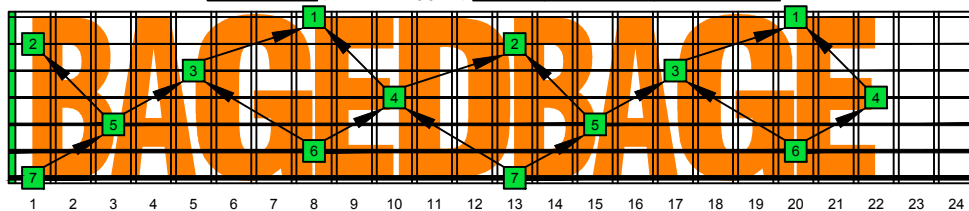

BAGED octaves (Low B : 7-string guitar) C natural - FINGERBOARD OCTAVE SHAPES

BAGED octaves (Low B : 7-string guitar) C major blues scale - ENTIRE FINGERBOARD NOTE NAMES

BAGED octaves (Low B : 7-string guitar) C major blues scale ENTIRE FINGERBOARD NOTE NAMES : 7B5B2 box shape

BAGED octaves (Low B : 7-string guitar) C major blues scale ENTIRE FINGERBOARD NOTE NAMES : 5A3 box shape

BAGED octaves (Low B : 7-string guitar) C major blues scale ENTIRE FINGERBOARD NOTE NAMES : 6G3G1 box shape

BAGED octaves (Low B : 7-string guitar) C major blues scale ENTIRE FINGERBOARD NOTE NAMES : 6E4E1 box shape

BAGED octaves (Low B : 7-string guitar) C major blues scale ENTIRE FINGERBOARD NOTE NAMES : 7D4D2 box shape

BAGED octaves (Low B : 7-string guitar) C major blues scale ENTIRE FINGERBOARD NOTE NAMES : 7B5B2 box shape at 12