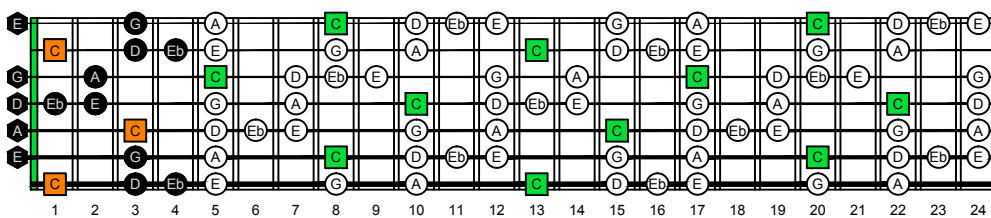

BAGED octaves (Low B : 7-string guitar) C natural - FINGERBOARD OCTAVE SHAPES

BAGED octaves (Low B : 7-string guitar) C major blues scale - ENTIRE FINGERBOARD NOTE NAMES

BAGED octaves (Low B : 7-string guitar) C major blues scale ENTIRE FINGERBOARD NOTE NAMES : 7B5B2 box shape

BAGED octaves (Low B : 7-string guitar) C major blues scale ENTIRE FINGERBOARD NOTE NAMES : 5A3 box shape

BAGED octaves (Low B : 7-string guitar) C major blues scale ENTIRE FINGERBOARD NOTE NAMES : 6G3G1 box shape

BAGED octaves (Low B : 7-string guitar) C major blues scale ENTIRE FINGERBOARD NOTE NAMES : 6E4E1 box shape

BAGED octaves (Low B : 7-string guitar) C major blues scale ENTIRE FINGERBOARD NOTE NAMES : 7D4D2 box shape

BAGED octaves (Low B : 7-string guitar) C major blues scale ENTIRE FINGERBOARD NOTE NAMES : 7B5B2 box shape at 12