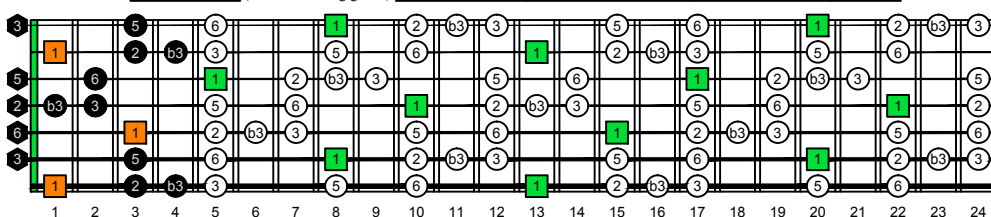

BAGED octaves (Low B : 7-string guitar) C natural - FINGERBOARD OCTAVE SHAPES

BAGED octaves (Low B : 7-string guitar) C major blues scale - ENTIRE FINGERBOARD INTERVALS

BAGED octaves (Low B : 7-string guitar) C major blues scale ENTIRE FINGERBOARD INTERVALS : 7B5B2 box shape

BAGED octaves (Low B : 7-string guitar) C major blues scale ENTIRE FINGERBOARD INTERVALS : 5A3 box shape

BAGED octaves (Low B : 7-string guitar) C major blues scale ENTIRE FINGERBOARD INTERVALS : 6G3G1 box shape

BAGED octaves (Low B : 7-string guitar) C major blues scale ENTIRE FINGERBOARD INTERVALS : 6E4E1 box shape

BAGED octaves (Low B : 7-string guitar) C major blues scale ENTIRE FINGERBOARD INTERVALS : 7D4D2 box shape

BAGED octaves (Low B : 7-string guitar) C major blues scale ENTIRE FINGERBOARD INTERVALS : 7B5B2 box shape at 12