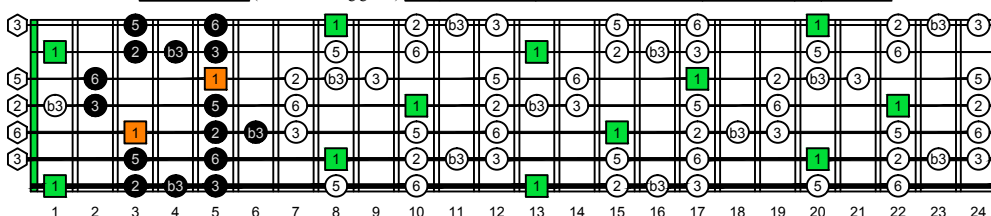

BAGED octaves (Low B : 7-string guitar) C natural - FINGERBOARD OCTAVE SHAPES

BAGED octaves (Low B : 7-string guitar) C major blues scale - ENTIRE FINGERBOARD INTERVALS

BAGED octaves (Low B : 7-string guitar) C major blues scale ENTIRE FINGERBOARD INTERVALS : 7B5B2 box shape

BAGED octaves (Low B : 7-string guitar) C major blues scale ENTIRE FINGERBOARD INTERVALS : 5A3 box shape

BAGED octaves (Low B : 7-string guitar) C major blues scale ENTIRE FINGERBOARD INTERVALS : 6G3G1 box shape

BAGED octaves (Low B : 7-string guitar) C major blues scale ENTIRE FINGERBOARD INTERVALS : 6E4E1 box shape

BAGED octaves (Low B : 7-string guitar) C major blues scale ENTIRE FINGERBOARD INTERVALS : 7D4D2 box shape

BAGED octaves (Low B : 7-string guitar) C major blues scale ENTIRE FINGERBOARD INTERVALS : 7B5B2 box shape at 12