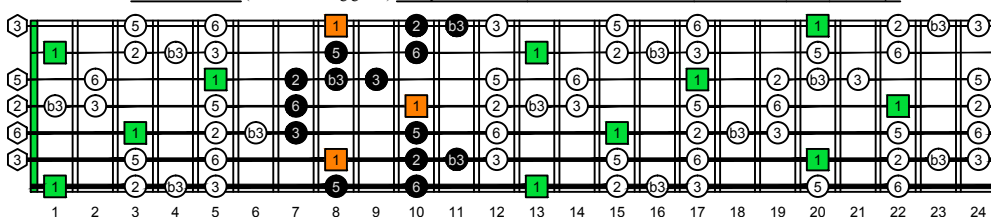

BAGED octaves (Low B : 7-string guitar) C natural - FINGERBOARD OCTAVE SHAPES

BAGED octaves (Low B : 7-string guitar) C major blues scale - ENTIRE FINGERBOARD INTERVALS

BAGED octaves (Low B : 7-string guitar) C major blues scale ENTIRE FINGERBOARD INTERVALS : 7B5B2 box shape

BAGED octaves (Low B : 7-string guitar) C major blues scale ENTIRE FINGERBOARD INTERVALS : 5A3 box shape

BAGED octaves (Low B : 7-string guitar) C major blues scale ENTIRE FINGERBOARD INTERVALS : 6G3G1 box shape

BAGED octaves (Low B : 7-string guitar) C major blues scale ENTIRE FINGERBOARD INTERVALS : 6E4E1 box shape

BAGED octaves (Low B : 7-string guitar) C major blues scale ENTIRE FINGERBOARD INTERVALS : 7D4D2 box shape

BAGED octaves (Low B : 7-string guitar) C major blues scale ENTIRE FINGERBOARD INTERVALS : 7B5B2 box shape at 12