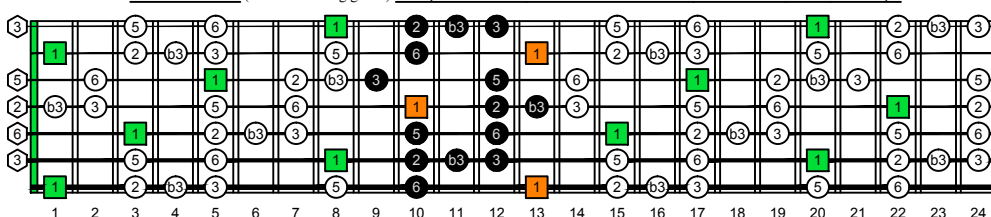

BAGED octaves (Low B : 7-string guitar) C natural - FINGERBOARD OCTAVE SHAPES

BAGED octaves (Low B : 7-string guitar) C major blues scale - ENTIRE FINGERBOARD INTERVALS

BAGED octaves (Low B : 7-string guitar) C major blues scale ENTIRE FINGERBOARD INTERVALS : 7B5B2 box shape

BAGED octaves (Low B : 7-string guitar) C major blues scale ENTIRE FINGERBOARD INTERVALS : 5A3 box shape

BAGED octaves (Low B : 7-string guitar) C major blues scale ENTIRE FINGERBOARD INTERVALS : 6G3G1 box shape

BAGED octaves (Low B : 7-string guitar) C major blues scale ENTIRE FINGERBOARD INTERVALS : 6E4E1 box shape

BAGED octaves (Low B : 7-string guitar) C major blues scale ENTIRE FINGERBOARD INTERVALS : 7D4D2 box shape

BAGED octaves (Low B : 7-string guitar) C major blues scale ENTIRE FINGERBOARD INTERVALS : 7B5B2 box shape at 12