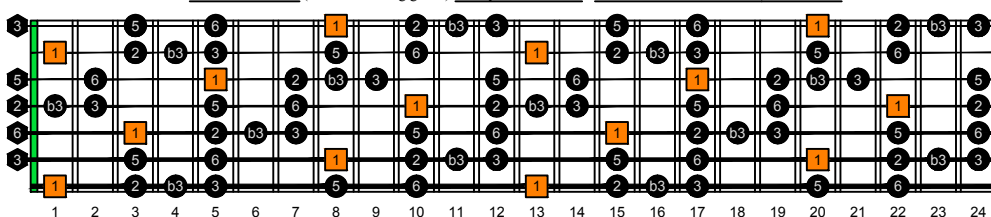

BAGED octaves (Low B : 7-string guitar) C natural - FINGERBOARD OCTAVE SHAPES

BAGED octaves (Low B : 7-string guitar) C major blues scale - ENTIRE FINGERBOARD INTERVALS

BAGED octaves (Low B : 7-string guitar) C major blues scale ENTIRE FINGERBOARD INTERVALS : 7B5B2 box shape

BAGED octaves (Low B : 7-string guitar) C major blues scale ENTIRE FINGERBOARD INTERVALS : 5A3 box shape

BAGED octaves (Low B : 7-string guitar) C major blues scale ENTIRE FINGERBOARD INTERVALS : 6G3G1 box shape

BAGED octaves (Low B : 7-string guitar) C major blues scale ENTIRE FINGERBOARD INTERVALS : 6E4E1 box shape

BAGED octaves (Low B : 7-string guitar) C major blues scale ENTIRE FINGERBOARD INTERVALS : 7D4D2 box shape

BAGED octaves (Low B : 7-string guitar) C major blues scale ENTIRE FINGERBOARD INTERVALS : 7B5B2 box shape at 12