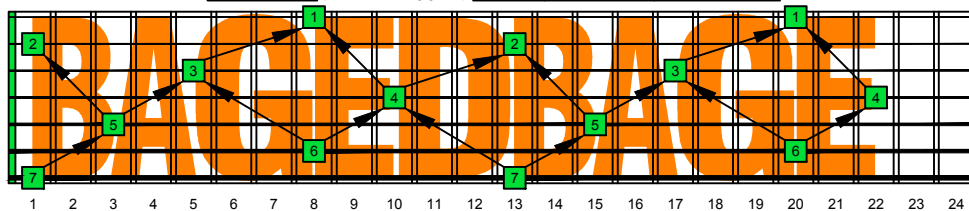

BAGED octaves (Low B : 7-string guitar) C natural - FINGERBOARD OCTAVE SHAPES

BAGED octaves (Low B : 7-string guitar) C major blues scale - ENTIRE FINGERBOARD INTERVALS

BAGED octaves (Low B : 7-string guitar) C major blues scale ENTIRE FINGERBOARD INTERVALS : 7B5B2 box shape

BAGED octaves (Low B : 7-string guitar) C major blues scale ENTIRE FINGERBOARD INTERVALS : 5A3 box shape

BAGED octaves (Low B : 7-string guitar) C major blues scale ENTIRE FINGERBOARD INTERVALS : 6G3G1 box shape

BAGED octaves (Low B : 7-string guitar) C major blues scale ENTIRE FINGERBOARD INTERVALS : 6E4E1 box shape

BAGED octaves (Low B : 7-string guitar) C major blues scale ENTIRE FINGERBOARD INTERVALS : 7D4D2 box shape

BAGED octaves (Low B : 7-string guitar) C major blues scale ENTIRE FINGERBOARD INTERVALS : 7B5B2 box shape at 12