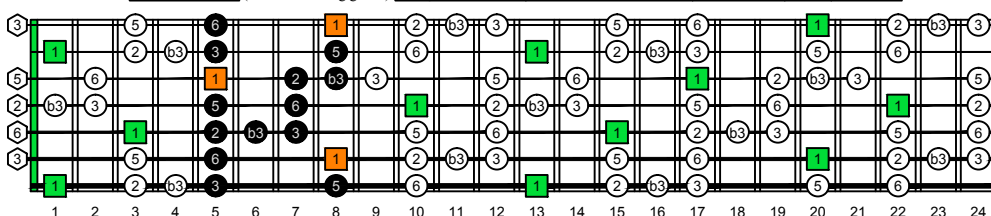

BAGED octaves (Low B : 7-string guitar) C natural - FINGERBOARD OCTAVE SHAPES

BAGED octaves (Low B : 7-string guitar) C major blues scale - ENTIRE FINGERBOARD INTERVALS

BAGED octaves (Low B : 7-string guitar) C major blues scale ENTIRE FINGERBOARD INTERVALS : 7B5B2 box shape

BAGED octaves (Low B : 7-string guitar) C major blues scale ENTIRE FINGERBOARD INTERVALS : 5A3 box shape

BAGED octaves (Low B : 7-string guitar) C major blues scale ENTIRE FINGERBOARD INTERVALS : 6G3G1 box shape

BAGED octaves (Low B : 7-string guitar) C major blues scale ENTIRE FINGERBOARD INTERVALS : 6E4E1 box shape

BAGED octaves (Low B : 7-string guitar) C major blues scale ENTIRE FINGERBOARD INTERVALS : 7D4D2 box shape

BAGED octaves (Low B : 7-string guitar) C major blues scale ENTIRE FINGERBOARD INTERVALS : 7B5B2 box shape at 12