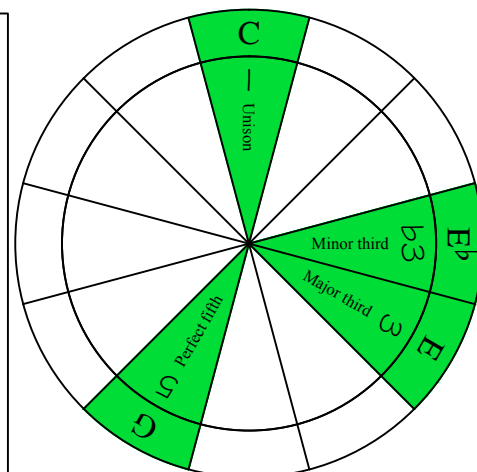

C^Δm
major-minor
arpeggio

CAGED
B4
box shapes

C major-minor arpeggio
SEMITONOMETER

4G1
BOX
SHAPE

NOTE NAMES

FINGERING

INTERVALS

www.cagedoctaves.com

Zon Brookes

CAGED4BASS (Low E : 4-string bass) C major blues scale : 4G1 box shape

CAGED4BASS (Low E : 4-string bass) C major-minor arpeggio ENTIRE FINGERBOARD NOTE NAMES : 4G1 box shape

CAGED4BASS (Low E : 4-string bass) C major-minor arpeggio ENTIRE FINGERBOARD INTERVALS : 4G1 box shape