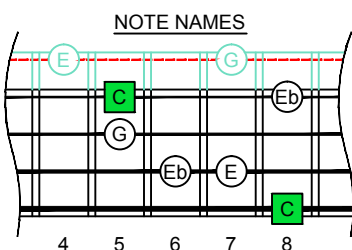

C^Δm
major-minor
arpeggio

CAGED
B4
box shapes

C major-minor arpeggio
SEMITONOMETER

4G1
BOX
SHAPE

NOTE NAMES

FINGERING

INTERVALS

www.cagedoctaves.com

Zon Brookes

CAGED4BASS (Low E : 4-string bass) C major blues scale : 4G1 box shape

CAGED4BASS (Low E : 4-string bass) C major-minor arpeggio ENTIRE FINGERBOARD NOTE NAMES : 4G1 box shape

CAGED4BASS (Low E : 4-string bass) C major-minor arpeggio ENTIRE FINGERBOARD INTERVALS : 4G1 box shape