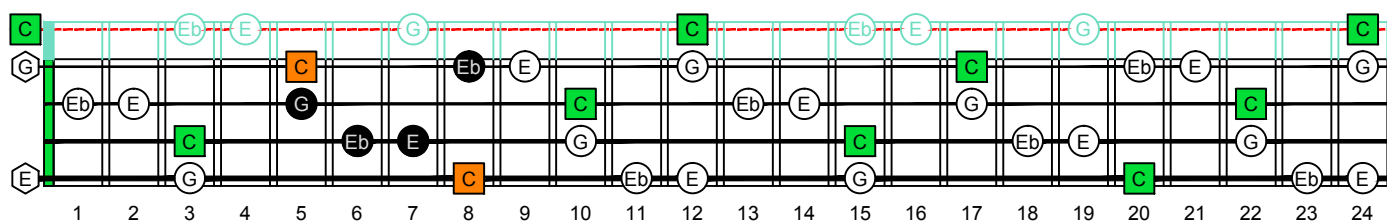

C^Δm
major-minor
arpeggio

CAGED
B4
box shapes

C major-minor arpeggio
SEMITONOMETER

4G1
BOX
SHAPE

NOTE NAMES

FINGERING

INTERVALS

www.cagedoctaves.com

Zon Brookes

CAGED4BASS (Low E : 4-string bass) C major blues scale : 4G1 box shape

CAGED4BASS (Low E : 4-string bass) C major-minor arpeggio ENTIRE FINGERBOARD NOTE NAMES : 4G1 box shape

CAGED4BASS (Low E : 4-string bass) C major-minor arpeggio ENTIRE FINGERBOARD INTERVALS : 4G1 box shape