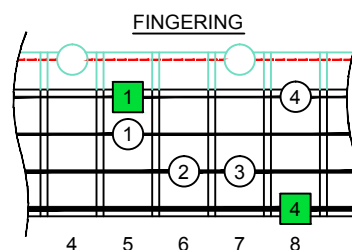

C^Δm
major-minor
arpeggio

CAGED
B4
box shapes

C major-minor arpeggio
SEMITONOMETER

4G1
BOX
SHAPE

NOTE NAMES

FINGERING

INTERVALS

www.cagedoctaves.com

Zon Brookes

CAGED4BASS (Low E : 4-string bass) C major blues scale : 4G1 box shape

CAGED4BASS (Low E : 4-string bass) C major-minor arpeggio ENTIRE FINGERBOARD NOTE NAMES : 4G1 box shape

CAGED4BASS (Low E : 4-string bass) C major-minor arpeggio ENTIRE FINGERBOARD INTERVALS : 4G1 box shape