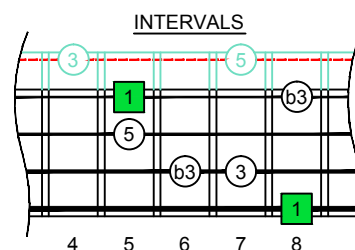

C^Δm
major-minor
arpeggio

CAGED
B4
box shapes

C major-minor arpeggio
SEMITONOMETER

4G1
BOX
SHAPE

NOTE NAMES

FINGERING

INTERVALS

www.cagedoctaves.com

Zon Brookes

CAGED4BASS (Low E : 4-string bass) C major blues scale : 4G1 box shape

CAGED4BASS (Low E : 4-string bass) C major-minor arpeggio ENTIRE FINGERBOARD NOTE NAMES : 4G1 box shape

CAGED4BASS (Low E : 4-string bass) C major-minor arpeggio ENTIRE FINGERBOARD INTERVALS : 4G1 box shape