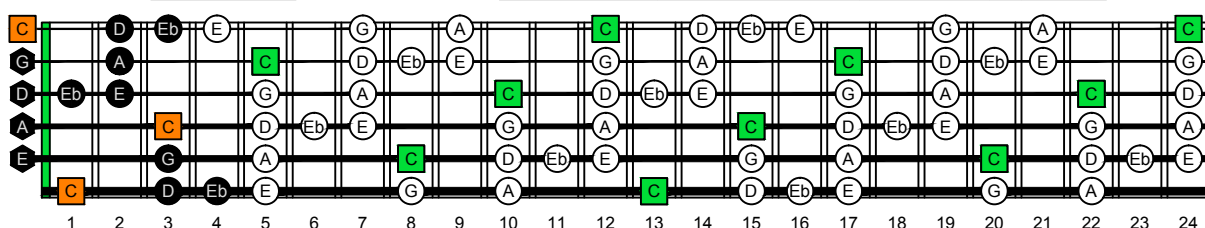

BCAGED octaves (BEADGC : 6-string bass) C natural - FINGERBOARD OCTAVE SHAPES

BCAGED octaves (BEADGC : 6-string bass) C major blues scale - ENTIRE FINGERBOARD NOTE NAMES

BCAGED octaves (BEADGC : 6-string bass) C major blues scale ENTIRE FINGERBOARD NOTE NAMES : 5C2 box shape

BCAGED octaves (BEADGC : 6-string bass) C major blues scale ENTIRE FINGERBOARD NOTE NAMES : 5A3 box shape

BCAGED octaves (BEADGC : 6-string bass) C major blues scale ENTIRE FINGERBOARD NOTE NAMES : 3G1 box shape

BCAGED octaves (BEADGC : 6-string bass) C major blues scale ENTIRE FINGERBOARD NOTE NAMES : 6E4E1 box shape

BCAGED octaves (BEADGC : 6-string bass) C major blues scale ENTIRE FINGERBOARD NOTE NAMES : 6D4D2 box shape

BCAGED octaves (BEADGC : 6-string bass) C major blues scale ENTIRE FINGERBOARD NOTE NAMES : 5C2 box shape at 12