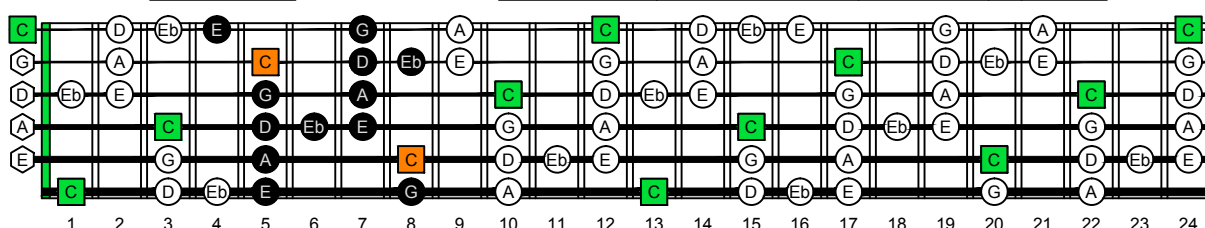

BCAGED octaves (BEADGC : 6-string bass) C natural - FINGERBOARD OCTAVE SHAPES

BCAGED octaves (BEADGC : 6-string bass) C major blues scale - ENTIRE FINGERBOARD NOTE NAMES

BCAGED octaves (BEADGC : 6-string bass) C major blues scale ENTIRE FINGERBOARD NOTE NAMES : 5C2 box shape

BCAGED octaves (BEADGC : 6-string bass) C major blues scale ENTIRE FINGERBOARD NOTE NAMES : 5A3 box shape

BCAGED octaves (BEADGC : 6-string bass) C major blues scale ENTIRE FINGERBOARD NOTE NAMES : 3G1 box shape

BCAGED octaves (BEADGC : 6-string bass) C major blues scale ENTIRE FINGERBOARD NOTE NAMES : 6E4E1 box shape

BCAGED octaves (BEADGC : 6-string bass) C major blues scale ENTIRE FINGERBOARD NOTE NAMES : 6D4D2 box shape

BCAGED octaves (BEADGC : 6-string bass) C major blues scale ENTIRE FINGERBOARD NOTE NAMES : 5C2 box shape at 12