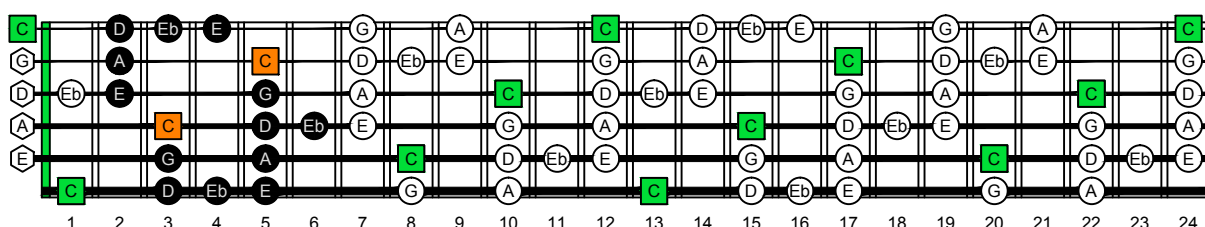

BCAGED octaves (BEADGC : 6-string bass) C natural - FINGERBOARD OCTAVE SHAPES

BCAGED octaves (BEADGC : 6-string bass) C major blues scale - ENTIRE FINGERBOARD NOTE NAMES

BCAGED octaves (BEADGC : 6-string bass) C major blues scale ENTIRE FINGERBOARD NOTE NAMES : 5C2 box shape

BCAGED octaves (BEADGC : 6-string bass) C major blues scale ENTIRE FINGERBOARD NOTE NAMES : 5A3 box shape

BCAGED octaves (BEADGC : 6-string bass) C major blues scale ENTIRE FINGERBOARD NOTE NAMES : 3G1 box shape

BCAGED octaves (BEADGC : 6-string bass) C major blues scale ENTIRE FINGERBOARD NOTE NAMES : 6E4E1 box shape

BCAGED octaves (BEADGC : 6-string bass) C major blues scale ENTIRE FINGERBOARD NOTE NAMES : 6D4D2 box shape

BCAGED octaves (BEADGC : 6-string bass) C major blues scale ENTIRE FINGERBOARD NOTE NAMES : 5C2 box shape at 12