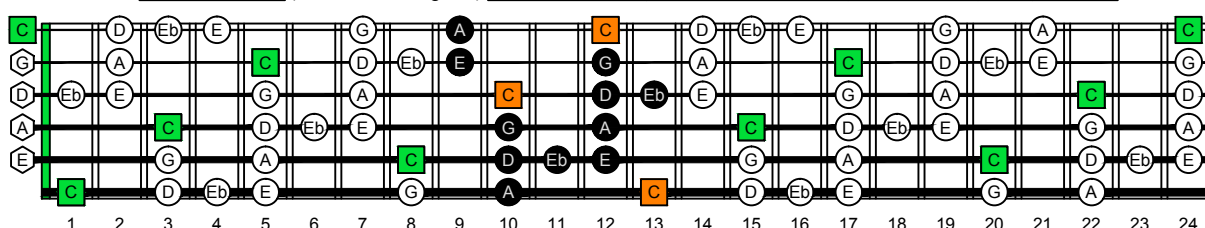

BCAGED octaves (BEADGC : 6-string bass) C natural - FINGERBOARD OCTAVE SHAPES

BCAGED octaves (BEADGC : 6-string bass) C major blues scale - ENTIRE FINGERBOARD NOTE NAMES

BCAGED octaves (BEADGC : 6-string bass) C major blues scale ENTIRE FINGERBOARD NOTE NAMES : 5C2 box shape

BCAGED octaves (BEADGC : 6-string bass) C major blues scale ENTIRE FINGERBOARD NOTE NAMES : 5A3 box shape

BCAGED octaves (BEADGC : 6-string bass) C major blues scale ENTIRE FINGERBOARD NOTE NAMES : 3G1 box shape

BCAGED octaves (BEADGC : 6-string bass) C major blues scale ENTIRE FINGERBOARD NOTE NAMES : 6E4E1 box shape

BCAGED octaves (BEADGC : 6-string bass) C major blues scale ENTIRE FINGERBOARD NOTE NAMES : 6D4D2 box shape

BCAGED octaves (BEADGC : 6-string bass) C major blues scale ENTIRE FINGERBOARD NOTE NAMES : 5C2 box shape at 12