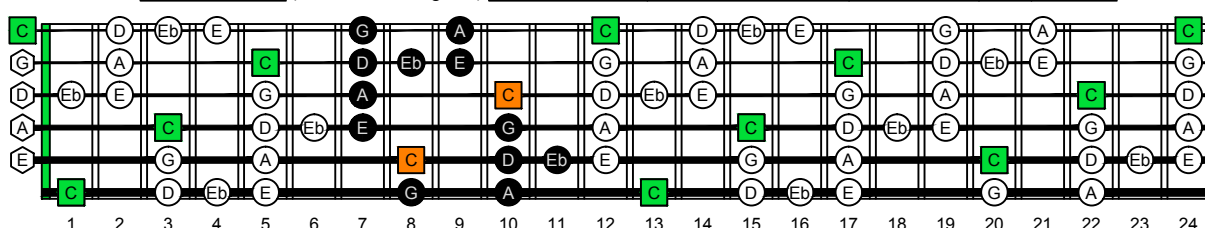

BCAGED octaves (BEADGC : 6-string bass) C natural - FINGERBOARD OCTAVE SHAPES

BCAGED octaves (BEADGC : 6-string bass) C major blues scale - ENTIRE FINGERBOARD NOTE NAMES

BCAGED octaves (BEADGC : 6-string bass) C major blues scale ENTIRE FINGERBOARD NOTE NAMES : 5C2 box shape

BCAGED octaves (BEADGC : 6-string bass) C major blues scale ENTIRE FINGERBOARD NOTE NAMES : 5A3 box shape

BCAGED octaves (BEADGC : 6-string bass) C major blues scale ENTIRE FINGERBOARD NOTE NAMES : 3G1 box shape

BCAGED octaves (BEADGC : 6-string bass) C major blues scale ENTIRE FINGERBOARD NOTE NAMES : 6E4E1 box shape

BCAGED octaves (BEADGC : 6-string bass) C major blues scale ENTIRE FINGERBOARD NOTE NAMES : 6D4D2 box shape

BCAGED octaves (BEADGC : 6-string bass) C major blues scale ENTIRE FINGERBOARD NOTE NAMES : 5C2 box shape at 12