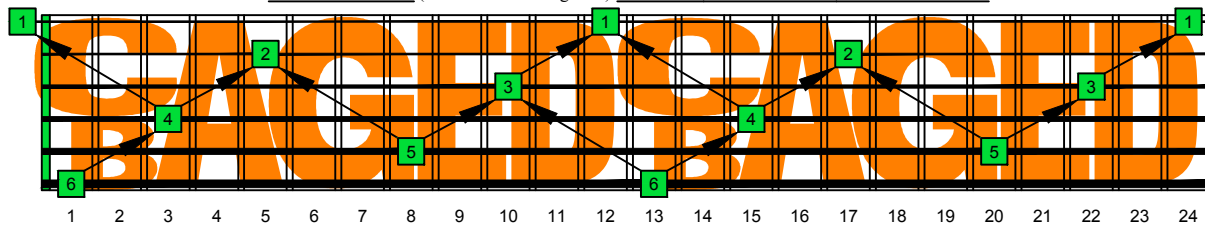

BCAGED octaves (BEADGC : 6-string bass) C natural - FINGERBOARD OCTAVE SHAPES

BCAGED octaves (BEADGC : 6-string bass) C major blues scale - ENTIRE FINGERBOARD NOTE NAMES

BCAGED octaves (BEADGC : 6-string bass) C major blues scale ENTIRE FINGERBOARD NOTE NAMES : 5C2 box shape

BCAGED octaves (BEADGC : 6-string bass) C major blues scale ENTIRE FINGERBOARD NOTE NAMES : 5A3 box shape

BCAGED octaves (BEADGC : 6-string bass) C major blues scale ENTIRE FINGERBOARD NOTE NAMES : 3G1 box shape

BCAGED octaves (BEADGC : 6-string bass) C major blues scale ENTIRE FINGERBOARD NOTE NAMES : 6E4E1 box shape

BCAGED octaves (BEADGC : 6-string bass) C major blues scale ENTIRE FINGERBOARD NOTE NAMES : 6D4D2 box shape

BCAGED octaves (BEADGC : 6-string bass) C major blues scale ENTIRE FINGERBOARD NOTE NAMES : 5C2 box shape at 12