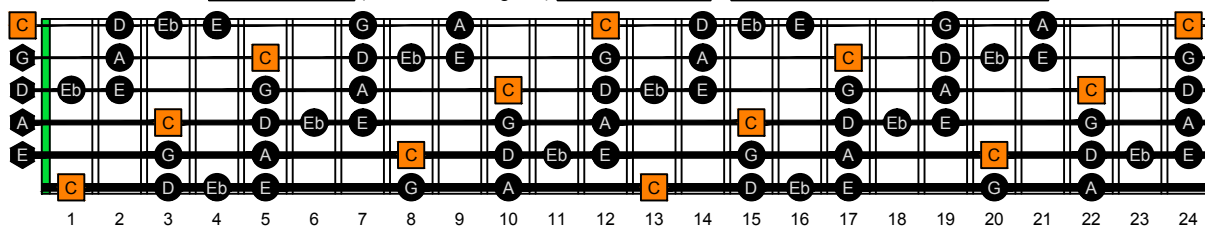

BCAGED octaves (BEADGC : 6-string bass) C natural - FINGERBOARD OCTAVE SHAPES

BCAGED octaves (BEADGC : 6-string bass) C major blues scale - ENTIRE FINGERBOARD NOTE NAMES

BCAGED octaves (BEADGC : 6-string bass) C major blues scale ENTIRE FINGERBOARD NOTE NAMES : 5C2 box shape

BCAGED octaves (BEADGC : 6-string bass) C major blues scale ENTIRE FINGERBOARD NOTE NAMES : 5A3 box shape

BCAGED octaves (BEADGC : 6-string bass) C major blues scale ENTIRE FINGERBOARD NOTE NAMES : 3G1 box shape

BCAGED octaves (BEADGC : 6-string bass) C major blues scale ENTIRE FINGERBOARD NOTE NAMES : 6E4E1 box shape

BCAGED octaves (BEADGC : 6-string bass) C major blues scale ENTIRE FINGERBOARD NOTE NAMES : 6D4D2 box shape

BCAGED octaves (BEADGC : 6-string bass) C major blues scale ENTIRE FINGERBOARD NOTE NAMES : 5C2 box shape at 12