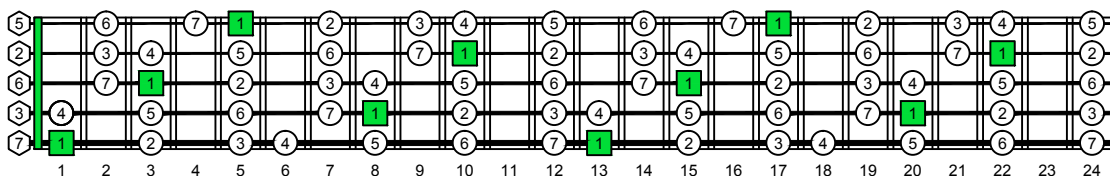

BAGED octaves (Low B : 5-string bass) C natural - ENTIRE FINGERBOARD OCTAVE SHAPES

BAGED octaves (Low B : 5-string bass) C major scale (ionian mode) - ENTIRE FINGERBOARD NOTE NAMES

BAGED octaves (Low B : 5-string bass) C major scale (ionian mode) - ENTIRE FINGERBOARD INTERVALS

C  
major scale  
(ionian mode)  
**BAGED**  
octaves  
box shapes

C major scale (ionian mode)  
SEMITONOMETER