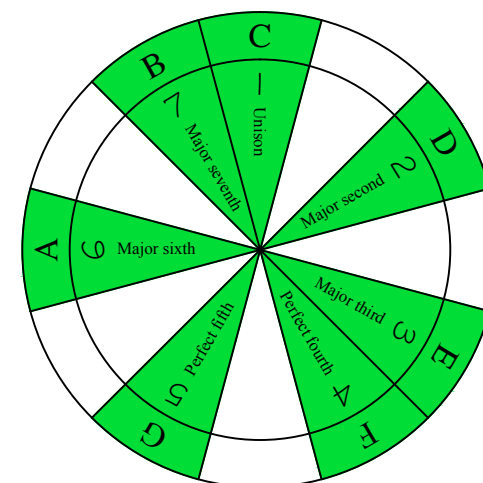

BAGED octaves (Low B : 5-string bass) C natural - ENTIRE FINGERBOARD OCTAVE SHAPES

BAGED octaves (Low B : 5-string bass) C major scale (ionian mode) - ENTIRE FINGERBOARD NOTE NAMES

BAGED octaves (Low B : 5-string bass) C major scale (ionian mode) - ENTIRE FINGERBOARD INTERVALS

C  
major scale  
(ionian mode)  
**BAGED**  
octaves  
box shapes

C major scale (ionian mode)  
SEMITONOMETER