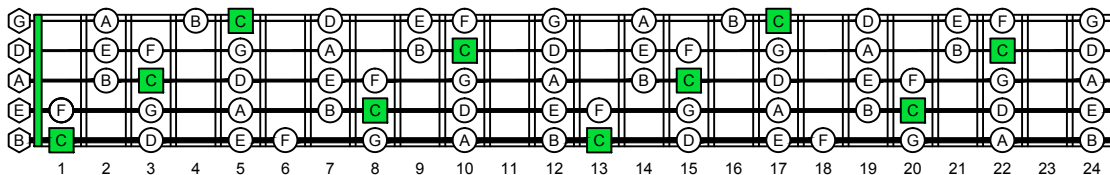

BAGED octaves (Low B : 5-string bass) C natural - ENTIRE FINGERBOARD OCTAVE SHAPES

BAGED octaves (Low B : 5-string bass) C major scale (ionian mode) - ENTIRE FINGERBOARD NOTE NAMES

BAGED octaves (Low B : 5-string bass) C major scale (ionian mode) - ENTIRE FINGERBOARD INTERVALS

C  
major scale  
(ionian mode)  
**BAGED**  
octaves  
box shapes

C major scale (ionian mode)  
SEMITONOMETER