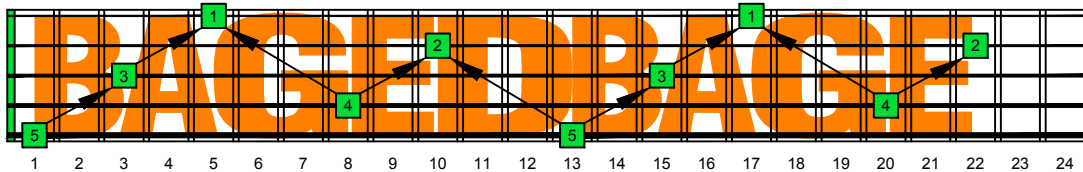

BAGED octaves (Low B : 5-string bass) C natural - ENTIRE FINGERBOARD OCTAVE SHAPES

BAGED octaves (Low B : 5-string bass) C major scale (ionian mode) - ENTIRE FINGERBOARD NOTE NAMES

BAGED octaves (Low B : 5-string bass) C major scale (ionian mode) - ENTIRE FINGERBOARD INTERVALS

C  
major scale  
(ionian mode)  
**BAGED**  
octaves  
box shapes

C major scale (ionian mode)  
SEMITONOMETER