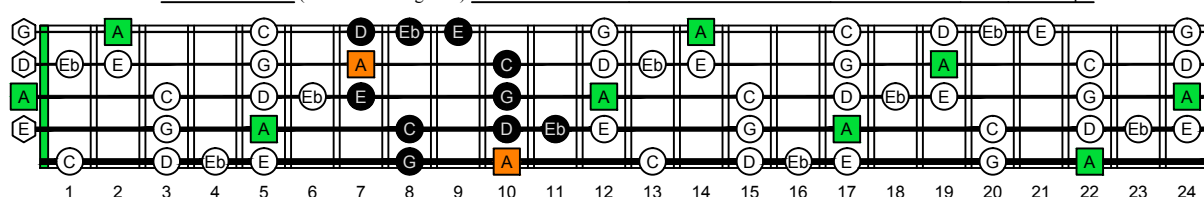

AGEDC octaves (Low B : 5-string bass) A natural - ENTIRE FINGERBOARD OCTAVE SHAPES

AGEDB octaves (Low B : 5-string bass) A minor blues scale ENTIRE FINGERBOARD NOTE NAMES

AGEDB octaves (Low B : 5-string bass) A minor blues scale ENTIRE FINGERBOARD NOTE NAMES : 3Am1 box shape

AGEDB octaves (Low B : 5-string bass) A minor blues scale ENTIRE FINGERBOARD NOTE NAMES : 4Gm1 box shape

AGEDB octaves (Low B : 5-string bass) A minor blues scale ENTIRE FINGERBOARD NOTE NAMES : 4Em2 box shape

AGEDB octaves (Low B : 5-string bass) A minor blues scale ENTIRE FINGERBOARD NOTE NAMES : 5Dm2 box shape

AGEDB octaves (Low B : 5-string bass) A minor blues scale ENTIRE FINGERBOARD NOTE NAMES : 5Bm3 box shape

AGEDB octaves (Low B : 5-string bass) A minor blues scale ENTIRE FINGERBOARD NOTE NAMES : 3Am1 box shape at 12