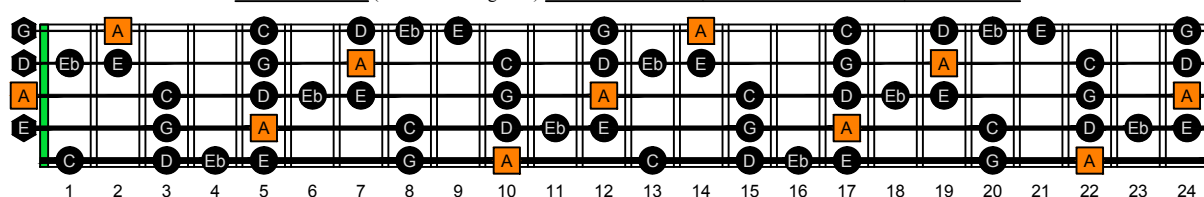

AGEDC octaves (Low B : 5-string bass) A natural - ENTIRE FINGERBOARD OCTAVE SHAPES

AGEDB octaves (Low B : 5-string bass) A minor blues scale ENTIRE FINGERBOARD NOTE NAMES

AGEDB octaves (Low B : 5-string bass) A minor blues scale ENTIRE FINGERBOARD NOTE NAMES : 3Am1 box shape

AGEDB octaves (Low B : 5-string bass) A minor blues scale ENTIRE FINGERBOARD NOTE NAMES : 4Gm1 box shape

AGEDB octaves (Low B : 5-string bass) A minor blues scale ENTIRE FINGERBOARD NOTE NAMES : 4Em2 box shape

AGEDB octaves (Low B : 5-string bass) A minor blues scale ENTIRE FINGERBOARD NOTE NAMES : 5Dm2 box shape

AGEDB octaves (Low B : 5-string bass) A minor blues scale ENTIRE FINGERBOARD NOTE NAMES : 5Bm3 box shape

AGEDB octaves (Low B : 5-string bass) A minor blues scale ENTIRE FINGERBOARD NOTE NAMES : 3Am1 box shape at 12