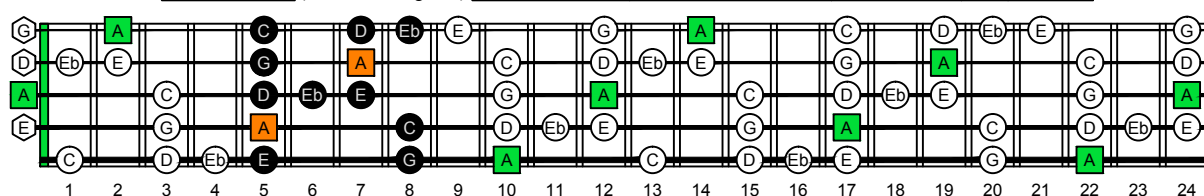

AGEDC octaves (Low B : 5-string bass) A natural - ENTIRE FINGERBOARD OCTAVE SHAPES

AGEDB octaves (Low B : 5-string bass) A minor blues scale ENTIRE FINGERBOARD NOTE NAMES

AGEDB octaves (Low B : 5-string bass) A minor blues scale ENTIRE FINGERBOARD NOTE NAMES : 3Am1 box shape

AGEDB octaves (Low B : 5-string bass) A minor blues scale ENTIRE FINGERBOARD NOTE NAMES : 4Gm1 box shape

AGEDB octaves (Low B : 5-string bass) A minor blues scale ENTIRE FINGERBOARD NOTE NAMES : 4Em2 box shape

AGEDB octaves (Low B : 5-string bass) A minor blues scale ENTIRE FINGERBOARD NOTE NAMES : 5Dm2 box shape

AGEDB octaves (Low B : 5-string bass) A minor blues scale ENTIRE FINGERBOARD NOTE NAMES : 5Bm3 box shape

AGEDB octaves (Low B : 5-string bass) A minor blues scale ENTIRE FINGERBOARD NOTE NAMES : 3Am1 box shape at 12