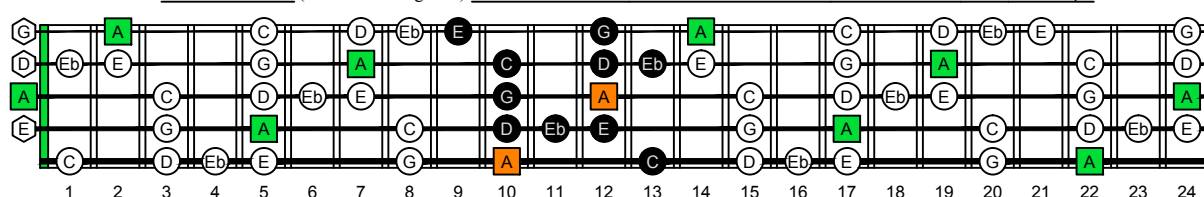

AGEDC octaves (Low B : 5-string bass) A natural - ENTIRE FINGERBOARD OCTAVE SHAPES

AGEDB octaves (Low B : 5-string bass) A minor blues scale ENTIRE FINGERBOARD NOTE NAMES

AGEDB octaves (Low B : 5-string bass) A minor blues scale ENTIRE FINGERBOARD NOTE NAMES : 3Am1 box shape

AGEDB octaves (Low B : 5-string bass) A minor blues scale ENTIRE FINGERBOARD NOTE NAMES : 4Gm1 box shape

AGEDB octaves (Low B : 5-string bass) A minor blues scale ENTIRE FINGERBOARD NOTE NAMES : 4Em2 box shape

AGEDB octaves (Low B : 5-string bass) A minor blues scale ENTIRE FINGERBOARD NOTE NAMES : 5Dm2 box shape

AGEDB octaves (Low B : 5-string bass) A minor blues scale ENTIRE FINGERBOARD NOTE NAMES : 5Bm3 box shape

AGEDB octaves (Low B : 5-string bass) A minor blues scale ENTIRE FINGERBOARD NOTE NAMES : 3Am1 box shape at 12