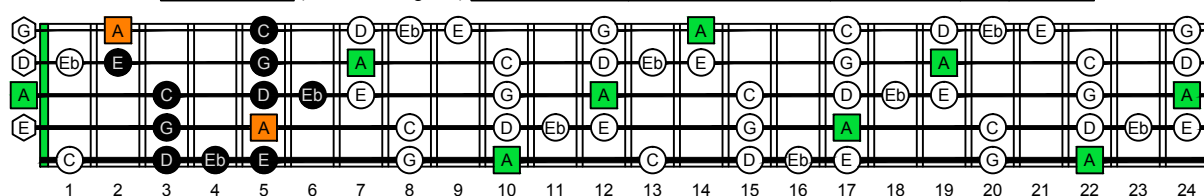

AGEDC octaves (Low B : 5-string bass) A natural - ENTIRE FINGERBOARD OCTAVE SHAPES

AGEDB octaves (Low B : 5-string bass) A minor blues scale ENTIRE FINGERBOARD NOTE NAMES

AGEDB octaves (Low B : 5-string bass) A minor blues scale ENTIRE FINGERBOARD NOTE NAMES : 3Am1 box shape

AGEDB octaves (Low B : 5-string bass) A minor blues scale ENTIRE FINGERBOARD NOTE NAMES : 4Gm1 box shape

AGEDB octaves (Low B : 5-string bass) A minor blues scale ENTIRE FINGERBOARD NOTE NAMES : 4Em2 box shape

AGEDB octaves (Low B : 5-string bass) A minor blues scale ENTIRE FINGERBOARD NOTE NAMES : 5Dm2 box shape

AGEDB octaves (Low B : 5-string bass) A minor blues scale ENTIRE FINGERBOARD NOTE NAMES : 5Bm3 box shape

AGEDB octaves (Low B : 5-string bass) A minor blues scale ENTIRE FINGERBOARD NOTE NAMES : 3Am1 box shape at 12