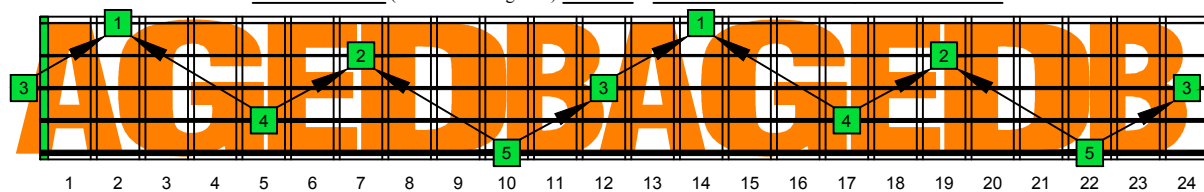

AGEDC octaves (Low B : 5-string bass) A natural - ENTIRE FINGERBOARD OCTAVE SHAPES

AGEDB octaves (Low B : 5-string bass) A minor blues scale ENTIRE FINGERBOARD NOTE NAMES

AGEDB octaves (Low B : 5-string bass) A minor blues scale ENTIRE FINGERBOARD NOTE NAMES : 3Am1 box shape

AGEDB octaves (Low B : 5-string bass) A minor blues scale ENTIRE FINGERBOARD NOTE NAMES : 4Gm1 box shape

AGEDB octaves (Low B : 5-string bass) A minor blues scale ENTIRE FINGERBOARD NOTE NAMES : 4Em2 box shape

AGEDB octaves (Low B : 5-string bass) A minor blues scale ENTIRE FINGERBOARD NOTE NAMES : 5Dm2 box shape

AGEDB octaves (Low B : 5-string bass) A minor blues scale ENTIRE FINGERBOARD NOTE NAMES : 5Bm3 box shape

AGEDB octaves (Low B : 5-string bass) A minor blues scale ENTIRE FINGERBOARD NOTE NAMES : 3Am1 box shape at 12