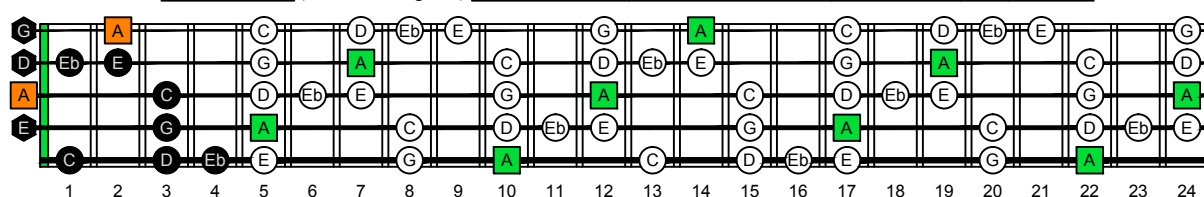

AGEDC octaves (Low B : 5-string bass) A natural - ENTIRE FINGERBOARD OCTAVE SHAPES

AGEDB octaves (Low B : 5-string bass) A minor blues scale ENTIRE FINGERBOARD NOTE NAMES

AGEDB octaves (Low B : 5-string bass) A minor blues scale ENTIRE FINGERBOARD NOTE NAMES : 3Am1 box shape

AGEDB octaves (Low B : 5-string bass) A minor blues scale ENTIRE FINGERBOARD NOTE NAMES : 4Gm1 box shape

AGEDB octaves (Low B : 5-string bass) A minor blues scale ENTIRE FINGERBOARD NOTE NAMES : 4Em2 box shape

AGEDB octaves (Low B : 5-string bass) A minor blues scale ENTIRE FINGERBOARD NOTE NAMES : 5Dm2 box shape

AGEDB octaves (Low B : 5-string bass) A minor blues scale ENTIRE FINGERBOARD NOTE NAMES : 5Bm3 box shape

AGEDB octaves (Low B : 5-string bass) A minor blues scale ENTIRE FINGERBOARD NOTE NAMES : 3Am1 box shape at 12