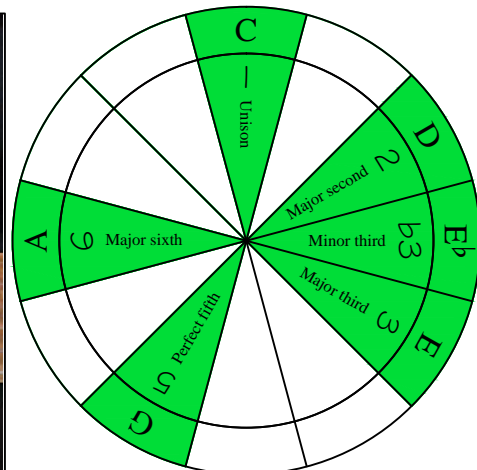

C
 major blues
 scale
CAGED
 octaves
DADGBE
 Drop D:
 6-string guitar
 box shapes

C major blues scale
 SEMITONOMETER

www.cagedoctaves.com

Zon Brookes

CAGED octaves (Drop D: 6-string guitar) C major blues scale : 5C2 box shape

CAGED octaves (Drop D : 6-string guitar) C major blues scale ENTIRE FINGERBOARD NOTE NAMES : 5C2 box shape

CAGED octaves (Drop D : 6-string guitar) C major blues scale ENTIRE FINGERBOARD INTERVALS : 5C2 box shape