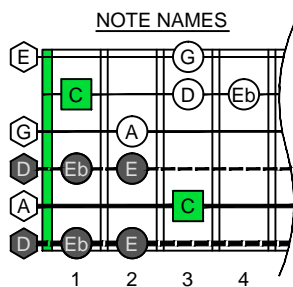

C
 major blues
 scale
CAGED
 octaves
DADGBE
 Drop D:
 6-string guitar
 box shapes

C major blues scale
 SEMITONOMETER

www.cagedoctaves.com

Zon Brookes

CAGED octaves (Drop D: 6-string guitar) C major blues scale : 5C2 box shape

CAGED octaves (Drop D : 6-string guitar) C major blues scale ENTIRE FINGERBOARD NOTE NAMES : 5C2 box shape

CAGED octaves (Drop D : 6-string guitar) C major blues scale ENTIRE FINGERBOARD INTERVALS : 5C2 box shape