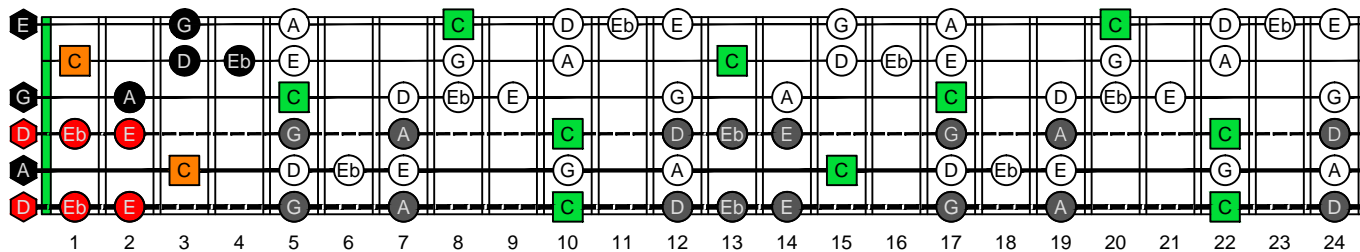

C
 major blues
 scale
CAGED
 octaves
DADGBE
 Drop D:
 6-string guitar
 box shapes

C major blues scale
 SEMITONOMETER

www.cagedoctaves.com

Zon Brookes

CAGED octaves (Drop D: 6-string guitar) C major blues scale : 5C2 box shape

CAGED octaves (Drop D : 6-string guitar) C major blues scale ENTIRE FINGERBOARD NOTE NAMES : 5C2 box shape

CAGED octaves (Drop D : 6-string guitar) C major blues scale ENTIRE FINGERBOARD INTERVALS : 5C2 box shape