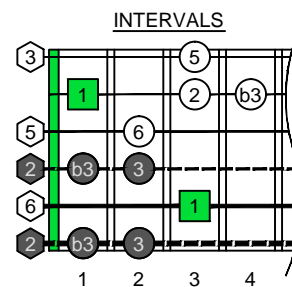

C
 major blues
 scale
CAGED
 octaves
DADGBE
 Drop D:
 6-string guitar
 box shapes

C major blues scale
 SEMITONOMETER

www.cagedoctaves.com

Zon Brookes

CAGED octaves (Drop D: 6-string guitar) C major blues scale : 5C2 box shape

CAGED octaves (Drop D : 6-string guitar) C major blues scale ENTIRE FINGERBOARD NOTE NAMES : 5C2 box shape

CAGED octaves (Drop D : 6-string guitar) C major blues scale ENTIRE FINGERBOARD INTERVALS : 5C2 box shape