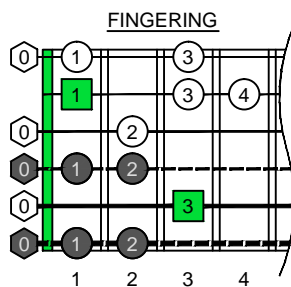

C
 major blues
 scale
CAGED
 octaves
DADGBE
 Drop D:
 6-string guitar
 box shapes

C major blues scale
 SEMITONOMETER

www.cagedoctaves.com

Zon Brookes

CAGED octaves (Drop D: 6-string guitar) C major blues scale : 5C2 box shape

CAGED octaves (Drop D : 6-string guitar) C major blues scale ENTIRE FINGERBOARD NOTE NAMES : 5C2 box shape

CAGED octaves (Drop D : 6-string guitar) C major blues scale ENTIRE FINGERBOARD INTERVALS : 5C2 box shape