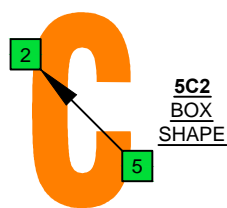

C
 major blues
 scale
CAGED
 octaves
DADGBE
 Drop D:
 6-string guitar
 box shapes

C major blues scale
 SEMITONOMETER

www.cagedoctaves.com

Zon Brookes

CAGED octaves (Drop D: 6-string guitar) C major blues scale : 5C2 box shape

CAGED octaves (Drop D : 6-string guitar) C major blues scale ENTIRE FINGERBOARD NOTE NAMES : 5C2 box shape

CAGED octaves (Drop D : 6-string guitar) C major blues scale ENTIRE FINGERBOARD INTERVALS : 5C2 box shape