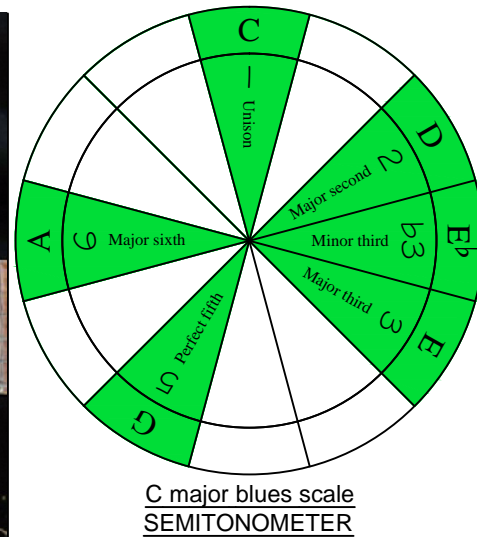

**C**  
 major blues  
 scale  
**CAGED**  
 octaves  
**DADGBE**  
 Drop D:  
 6-string guitar  
 box shapes

**5A3**  
 BOX  
 SHAPE

www.cagedoctaves.com

Zon Brookes

CAGED octaves (Drop D: 6-string guitar) C major blues scale : 5A3 box shape

CAGED octaves (Drop D : 6-string guitar) C major blues scale ENTIRE FINGERBOARD NOTE NAMES : 5A3 box shape

CAGED octaves (Drop D : 6-string guitar) C major blues scale ENTIRE FINGERBOARD INTERVALS : 5A3 box shape