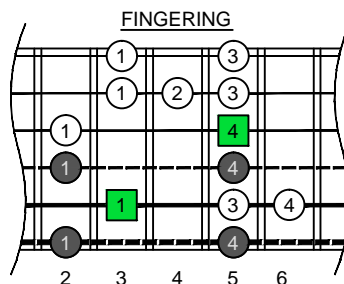

**C**  
 major blues  
 scale  
**CAGED**  
 octaves  
**DADGBE**  
 Drop D:  
 6-string guitar  
 box shapes

**5A3**  
 BOX  
 SHAPE

www.cagedoctaves.com

Zon Brookes

CAGED octaves (Drop D: 6-string guitar) C major blues scale : 5A3 box shape

CAGED octaves (Drop D : 6-string guitar) C major blues scale ENTIRE FINGERBOARD NOTE NAMES : 5A3 box shape

CAGED octaves (Drop D : 6-string guitar) C major blues scale ENTIRE FINGERBOARD INTERVALS : 5A3 box shape