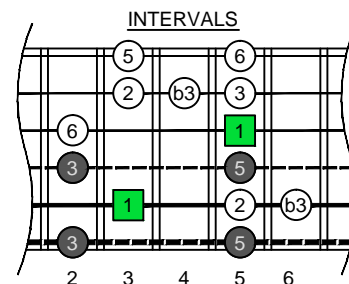

**C**  
 major blues  
 scale  
**CAGED**  
 octaves  
**DADGBE**  
 Drop D:  
 6-string guitar  
 box shapes

**5A3**  
 BOX  
 SHAPE

www.cagedoctaves.com

Zon Brookes

CAGED octaves (Drop D: 6-string guitar) C major blues scale : 5A3 box shape

CAGED octaves (Drop D : 6-string guitar) C major blues scale ENTIRE FINGERBOARD NOTE NAMES : 5A3 box shape

CAGED octaves (Drop D : 6-string guitar) C major blues scale ENTIRE FINGERBOARD INTERVALS : 5A3 box shape