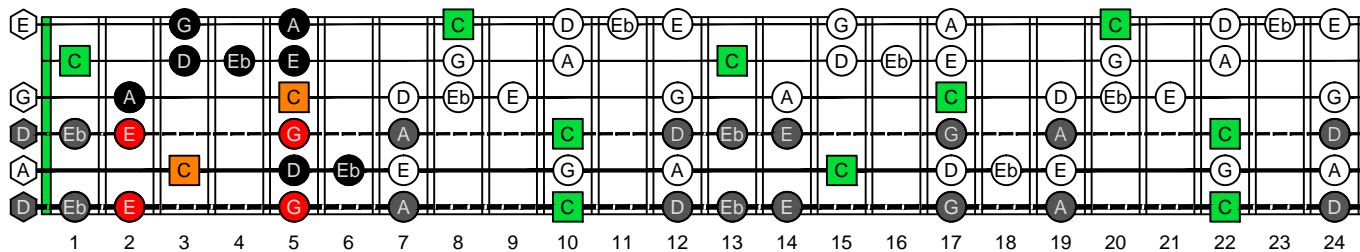

**C**  
 major blues  
 scale  
**CAGED**  
 octaves  
**DADGBE**  
 Drop D:  
 6-string guitar  
 box shapes

**5A3**  
 BOX  
 SHAPE

www.cagedoctaves.com

Zon Brookes

CAGED octaves (Drop D: 6-string guitar) C major blues scale : 5A3 box shape

CAGED octaves (Drop D : 6-string guitar) C major blues scale ENTIRE FINGERBOARD NOTE NAMES : 5A3 box shape

CAGED octaves (Drop D : 6-string guitar) C major blues scale ENTIRE FINGERBOARD INTERVALS : 5A3 box shape