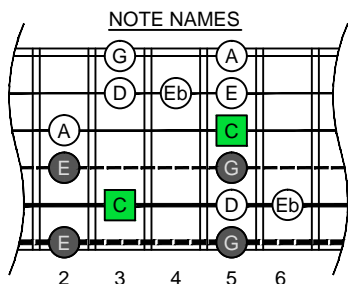

**C**  
 major blues  
 scale  
**CAGED**  
 octaves  
**DADGBE**  
 Drop D:  
 6-string guitar  
 box shapes

**5A3**  
 BOX  
 SHAPE

www.cagedoctaves.com

Zon Brookes

CAGED octaves (Drop D: 6-string guitar) C major blues scale : 5A3 box shape

CAGED octaves (Drop D : 6-string guitar) C major blues scale ENTIRE FINGERBOARD NOTE NAMES : 5A3 box shape

CAGED octaves (Drop D : 6-string guitar) C major blues scale ENTIRE FINGERBOARD INTERVALS : 5A3 box shape