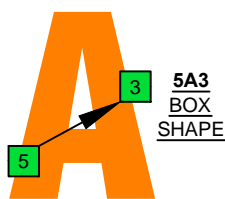

**C**  
 major blues  
 scale  
**CAGED**  
 octaves  
**DADGBE**  
 Drop D:  
 6-string guitar  
 box shapes

**5A3**  
 BOX  
 SHAPE

www.cagedoctaves.com

Zon Brookes

CAGED octaves (Drop D: 6-string guitar) C major blues scale : 5A3 box shape

CAGED octaves (Drop D : 6-string guitar) C major blues scale ENTIRE FINGERBOARD NOTE NAMES : 5A3 box shape

CAGED octaves (Drop D : 6-string guitar) C major blues scale ENTIRE FINGERBOARD INTERVALS : 5A3 box shape