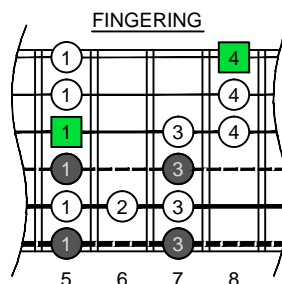

C
 major blues
 scale
CAGED
 octaves
DADGBE
 Drop D:
 6-string guitar
 box shapes

www.cagedoctaves.com

Zon Brookes

CAGED octaves (Drop D: 6-string guitar) C major blues scale : 3G1 box shape

CAGED octaves (Drop D : 6-string guitar) C major blues scale ENTIRE FINGERBOARD NOTE NAMES : 3G1 box shape

CAGED octaves (Drop D : 6-string guitar) C major blues scale ENTIRE FINGERBOARD INTERVALS : 3G1 box shape