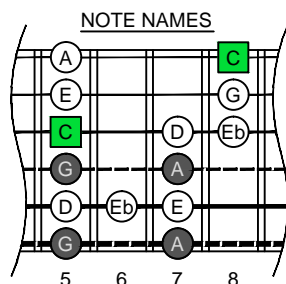

C
 major blues
 scale
CAGED
 octaves
DADGBE
 Drop D:
 6-string guitar
 box shapes

www.cagedoctaves.com

Zon Brookes

CAGED octaves (Drop D: 6-string guitar) C major blues scale : 3G1 box shape

CAGED octaves (Drop D : 6-string guitar) C major blues scale ENTIRE FINGERBOARD NOTE NAMES : 3G1 box shape

CAGED octaves (Drop D : 6-string guitar) C major blues scale ENTIRE FINGERBOARD INTERVALS : 3G1 box shape