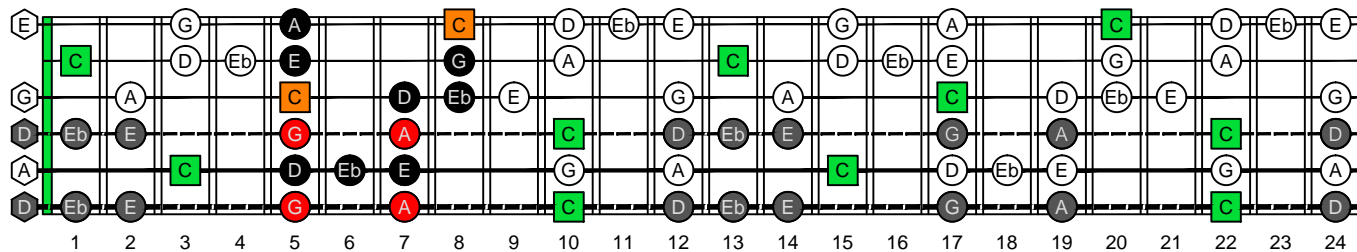

C
 major blues
 scale
CAGED
 octaves
DADGBE
 Drop D:
 6-string guitar
 box shapes

www.cagedoctaves.com

Zon Brookes

CAGED octaves (Drop D: 6-string guitar) C major blues scale : 3G1 box shape

CAGED octaves (Drop D : 6-string guitar) C major blues scale ENTIRE FINGERBOARD NOTE NAMES : 3G1 box shape

CAGED octaves (Drop D : 6-string guitar) C major blues scale ENTIRE FINGERBOARD INTERVALS : 3G1 box shape