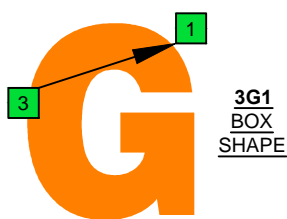

C
 major blues
 scale
CAGED
 octaves
DADGBE
 Drop D:
 6-string guitar
 box shapes

www.cagedoctaves.com

Zon Brookes

CAGED octaves (Drop D: 6-string guitar) C major blues scale : 3G1 box shape

CAGED octaves (Drop D : 6-string guitar) C major blues scale ENTIRE FINGERBOARD NOTE NAMES : 3G1 box shape

CAGED octaves (Drop D : 6-string guitar) C major blues scale ENTIRE FINGERBOARD INTERVALS : 3G1 box shape