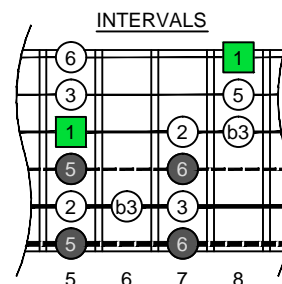

C
 major blues
 scale
CAGED
 octaves
DADGBE
 Drop D:
 6-string guitar
 box shapes

www.cagedoctaves.com

Zon Brookes

CAGED octaves (Drop D: 6-string guitar) C major blues scale : 3G1 box shape

CAGED octaves (Drop D : 6-string guitar) C major blues scale ENTIRE FINGERBOARD NOTE NAMES : 3G1 box shape

CAGED octaves (Drop D : 6-string guitar) C major blues scale ENTIRE FINGERBOARD INTERVALS : 3G1 box shape