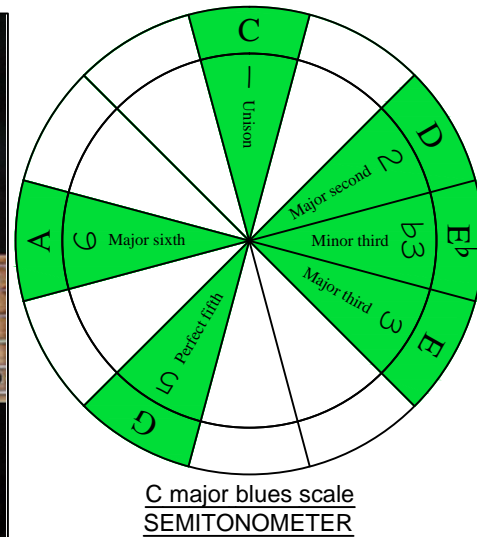

C
 major blues
 scale
CAGED
 octaves
DADGBE
 Drop D:
 6-string guitar
 box shapes

www.cagedoctaves.com

Zon Brookes

CAGED octaves (Drop D: 6-string guitar) C major blues scale : 3G1 box shape

CAGED octaves (Drop D : 6-string guitar) C major blues scale ENTIRE FINGERBOARD NOTE NAMES : 3G1 box shape

CAGED octaves (Drop D : 6-string guitar) C major blues scale ENTIRE FINGERBOARD INTERVALS : 3G1 box shape