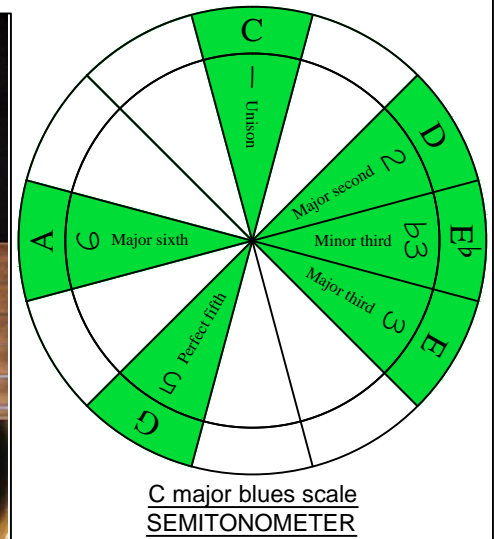

C
 major blues
 scale
CAGED
 octaves
DADGBE
 Drop D:
 6-string guitar
 box shapes

www.cagedoctaves.com
 Zon Brookes

CAGED octaves (Drop D : 6-string guitar) C major blues scale : 6E4E1 box shape

CAGED octaves (Drop D : 6-string guitar) C major blues scale ENTIRE FINGERBOARD NOTE NAMES : 6E4E1 box shape

CAGED octaves (Drop D : 6-string guitar) C major blues scale ENTIRE FINGERBOARD INTERVALS : 6E4E1 box shape