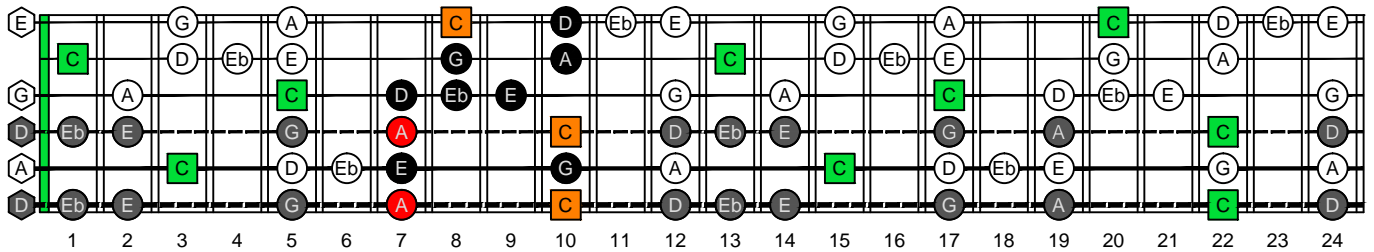

C
 major blues
 scale
CAGED
 octaves
DADGBE
 Drop D:
 6-string guitar
 box shapes

www.cagedoctaves.com
 Zon Brookes

CAGED octaves (Drop D : 6-string guitar) C major blues scale : 6E4E1 box shape

CAGED octaves (Drop D : 6-string guitar) C major blues scale ENTIRE FINGERBOARD NOTE NAMES : 6E4E1 box shape

CAGED octaves (Drop D : 6-string guitar) C major blues scale ENTIRE FINGERBOARD INTERVALS : 6E4E1 box shape