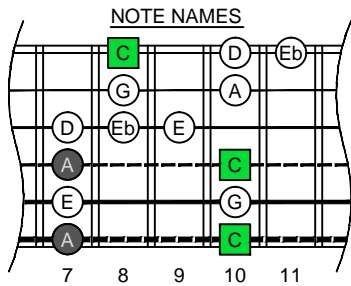

C
 major blues
 scale
CAGED
 octaves
DADGBE
 Drop D:
 6-string guitar
 box shapes

www.cagedoctaves.com
 Zon Brookes

CAGED octaves (Drop D : 6-string guitar) C major blues scale : 6E4E1 box shape

CAGED octaves (Drop D : 6-string guitar) C major blues scale ENTIRE FINGERBOARD NOTE NAMES : 6E4E1 box shape

CAGED octaves (Drop D : 6-string guitar) C major blues scale ENTIRE FINGERBOARD INTERVALS : 6E4E1 box shape