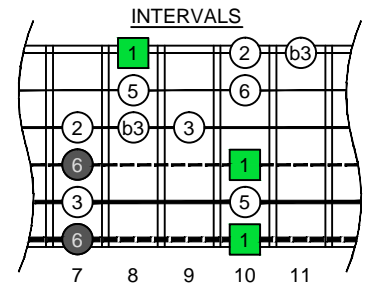

C
 major blues
 scale
CAGED
 octaves
DADGBE
 Drop D:
 6-string guitar
 box shapes

www.cagedoctaves.com
 Zon Brookes

CAGED octaves (Drop D : 6-string guitar) C major blues scale : 6E4E1 box shape

CAGED octaves (Drop D : 6-string guitar) C major blues scale ENTIRE FINGERBOARD NOTE NAMES : 6E4E1 box shape

CAGED octaves (Drop D : 6-string guitar) C major blues scale ENTIRE FINGERBOARD INTERVALS : 6E4E1 box shape