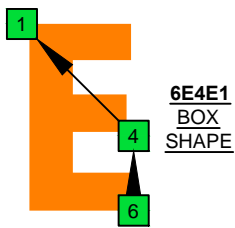

C
 major blues
 scale
CAGED
 octaves
DADGBE
 Drop D:
 6-string guitar
 box shapes

www.cagedoctaves.com
 Zon Brookes

CAGED octaves (Drop D : 6-string guitar) C major blues scale : 6E4E1 box shape

CAGED octaves (Drop D : 6-string guitar) C major blues scale ENTIRE FINGERBOARD NOTE NAMES : 6E4E1 box shape

CAGED octaves (Drop D : 6-string guitar) C major blues scale ENTIRE FINGERBOARD INTERVALS : 6E4E1 box shape