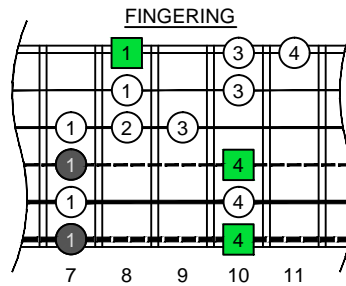

C
 major blues
 scale
CAGED
 octaves
DADGBE
 Drop D:
 6-string guitar
 box shapes

www.cagedoctaves.com
 Zon Brookes

CAGED octaves (Drop D : 6-string guitar) C major blues scale : 6E4E1 box shape

CAGED octaves (Drop D : 6-string guitar) C major blues scale ENTIRE FINGERBOARD NOTE NAMES : 6E4E1 box shape

CAGED octaves (Drop D : 6-string guitar) C major blues scale ENTIRE FINGERBOARD INTERVALS : 6E4E1 box shape