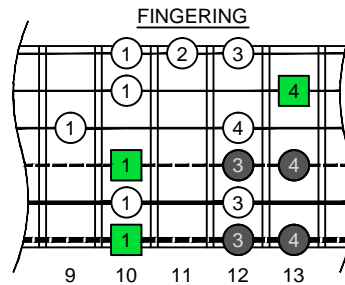

**C**  
 major blues  
 scale  
**CAGED**  
 octaves  
**DADGBE**  
 Drop D:  
 6-string guitar  
 box shapes

www.cagedoctaves.com

Zon Brookes

CAGED octaves (Drop D : 6-string guitar) C major blues scale : 6D4D2 box shape

CAGED octaves (Drop D : 6-string guitar) C major blues scale ENTIRE FINGERBOARD NOTE NAMES : 6D4D2 box shape

CAGED octaves (Drop D : 6-string guitar) C major blues scale ENTIRE FINGERBOARD INTERVALS : 6D4D2 box shape