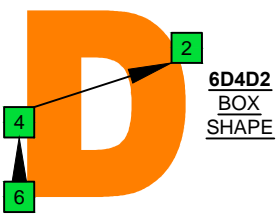

**C**  
 major blues  
 scale  
**CAGED**  
 octaves  
**DADGBE**  
 Drop D:  
 6-string guitar  
 box shapes

www.cagedoctaves.com

Zon Brookes

CAGED octaves (Drop D : 6-string guitar) C major blues scale : 6D4D2 box shape

CAGED octaves (Drop D : 6-string guitar) C major blues scale ENTIRE FINGERBOARD NOTE NAMES : 6D4D2 box shape

CAGED octaves (Drop D : 6-string guitar) C major blues scale ENTIRE FINGERBOARD INTERVALS : 6D4D2 box shape