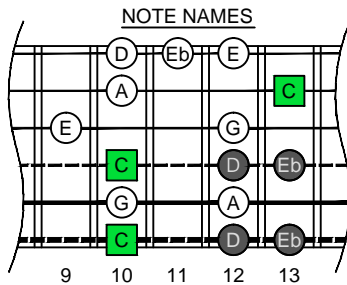

**C**  
 major blues  
 scale  
**CAGED**  
 octaves  
**DADGBE**  
 Drop D:  
 6-string guitar  
 box shapes

www.cagedoctaves.com

Zon Brookes

CAGED octaves (Drop D : 6-string guitar) C major blues scale : 6D4D2 box shape

CAGED octaves (Drop D : 6-string guitar) C major blues scale ENTIRE FINGERBOARD NOTE NAMES : 6D4D2 box shape

CAGED octaves (Drop D : 6-string guitar) C major blues scale ENTIRE FINGERBOARD INTERVALS : 6D4D2 box shape