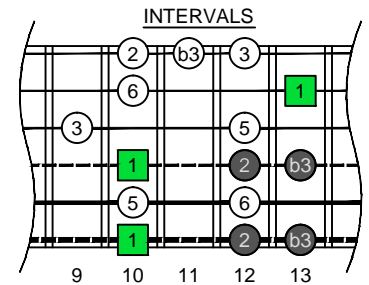

**C**  
 major blues  
 scale  
**CAGED**  
 octaves  
**DADGBE**  
 Drop D:  
 6-string guitar  
 box shapes

www.cagedoctaves.com

Zon Brookes

CAGED octaves (Drop D : 6-string guitar) C major blues scale : 6D4D2 box shape

CAGED octaves (Drop D : 6-string guitar) C major blues scale ENTIRE FINGERBOARD NOTE NAMES : 6D4D2 box shape

CAGED octaves (Drop D : 6-string guitar) C major blues scale ENTIRE FINGERBOARD INTERVALS : 6D4D2 box shape