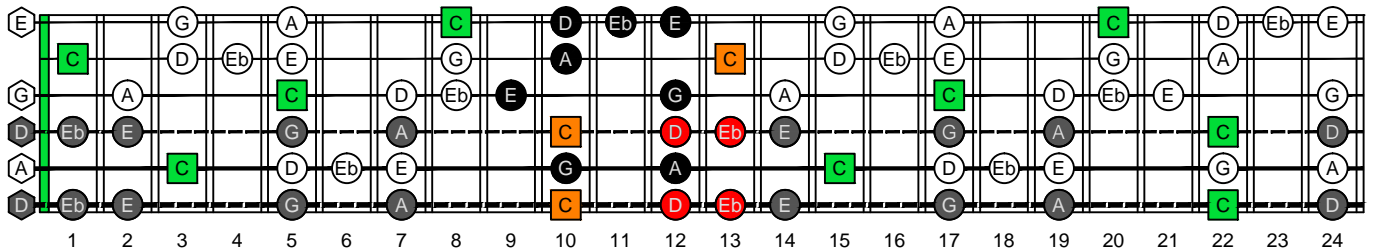

**C**  
 major blues  
 scale  
**CAGED**  
 octaves  
**DADGBE**  
 Drop D:  
 6-string guitar  
 box shapes

www.cagedoctaves.com

Zon Brookes

CAGED octaves (Drop D : 6-string guitar) C major blues scale : 6D4D2 box shape

CAGED octaves (Drop D : 6-string guitar) C major blues scale ENTIRE FINGERBOARD NOTE NAMES : 6D4D2 box shape

CAGED octaves (Drop D : 6-string guitar) C major blues scale ENTIRE FINGERBOARD INTERVALS : 6D4D2 box shape