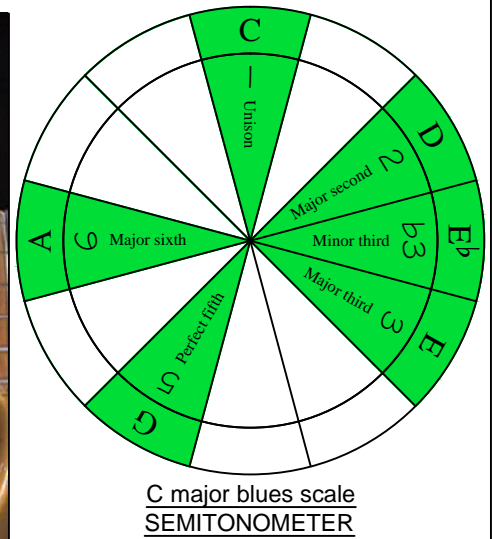

**C**  
 major blues  
 scale  
**CAGED**  
 octaves  
**DADGBE**  
 Drop D:  
 6-string guitar  
 box shapes

www.cagedoctaves.com

Zon Brookes

CAGED octaves (Drop D : 6-string guitar) C major blues scale : 6D4D2 box shape

CAGED octaves (Drop D : 6-string guitar) C major blues scale ENTIRE FINGERBOARD NOTE NAMES : 6D4D2 box shape

CAGED octaves (Drop D : 6-string guitar) C major blues scale ENTIRE FINGERBOARD INTERVALS : 6D4D2 box shape