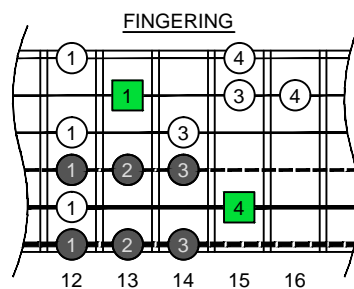

C
 major blues
 scale
CAGED
 octaves
DADGBE
 Drop D:
 6-string guitar
 box shapes

C major blues scale
 SEMITONOMETER

5C2 at 12
 BOX
 SHAPE

www.cagedoctaves.com

Zon Brookes

CAGED octaves (Drop D: 6-string guitar) C major blues scale : 5C2 box shape at 12

CAGED octaves (Drop D : 6-string guitar) C major blues scale ENTIRE FINGERBOARD NOTE NAMES : 5C2 box shape at 12

CAGED octaves (Drop D : 6-string) C pentatonic major scale ENTIRE FINGERBOARD INTERVALS : 5C2 box shape at 12