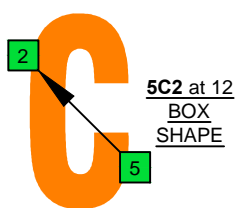

C
 major blues
 scale
CAGED
 octaves
DADGBE
 Drop D:
 6-string guitar
 box shapes

C major blues scale
 SEMITONOMETER

5C2 at 12
 BOX
 SHAPE

www.cagedoctaves.com

Zon Brookes

CAGED octaves (Drop D: 6-string guitar) C major blues scale : 5C2 box shape at 12

CAGED octaves (Drop D : 6-string guitar) C major blues scale ENTIRE FINGERBOARD NOTE NAMES : 5C2 box shape at 12

CAGED octaves (Drop D : 6-string) C pentatonic major scale ENTIRE FINGERBOARD INTERVALS : 5C2 box shape at 12