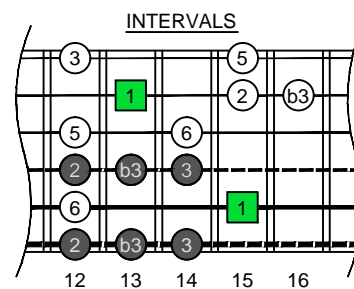

C
 major blues
 scale
CAGED
 octaves
DADGBE
 Drop D:
 6-string guitar
 box shapes

C major blues scale
 SEMITONOMETER

5C2 at 12
 BOX
 SHAPE

www.cagedoctaves.com

Zon Brookes

CAGED octaves (Drop D: 6-string guitar) C major blues scale : 5C2 box shape at 12

CAGED octaves (Drop D : 6-string guitar) C major blues scale ENTIRE FINGERBOARD NOTE NAMES : 5C2 box shape at 12

CAGED octaves (Drop D : 6-string) C pentatonic major scale ENTIRE FINGERBOARD INTERVALS : 5C2 box shape at 12