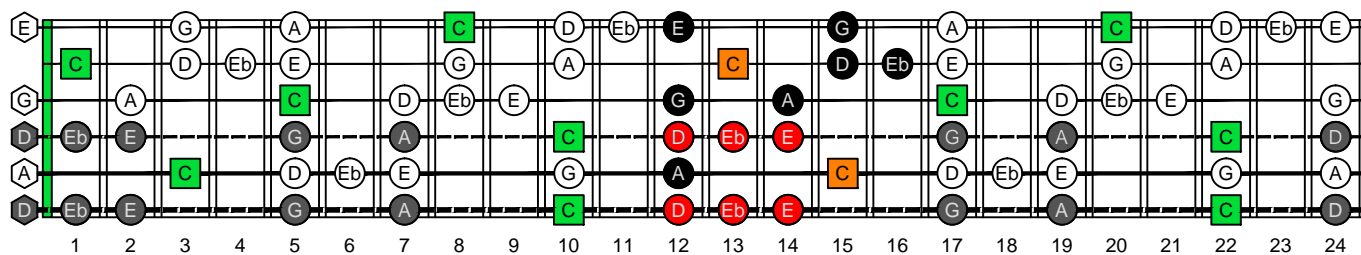

C
 major blues
 scale
CAGED
 octaves
DADGBE
 Drop D:
 6-string guitar
 box shapes

C major blues scale
 SEMITONOMETER

5C2 at 12
 BOX
 SHAPE

www.cagedoctaves.com

Zon Brookes

CAGED octaves (Drop D: 6-string guitar) C major blues scale : 5C2 box shape at 12

CAGED octaves (Drop D : 6-string guitar) C major blues scale ENTIRE FINGERBOARD NOTE NAMES : 5C2 box shape at 12

CAGED octaves (Drop D : 6-string) C pentatonic major scale ENTIRE FINGERBOARD INTERVALS : 5C2 box shape at 12