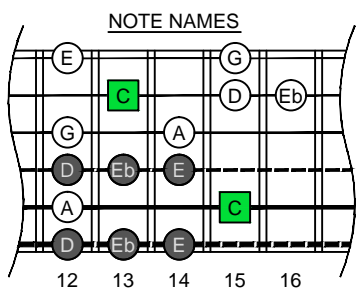

C
 major blues
 scale
CAGED
 octaves
DADGBE
 Drop D:
 6-string guitar
 box shapes

C major blues scale
 SEMITONOMETER

5C2 at 12
 BOX
 SHAPE

www.cagedoctaves.com

Zon Brookes

CAGED octaves (Drop D: 6-string guitar) C major blues scale : 5C2 box shape at 12

CAGED octaves (Drop D : 6-string guitar) C major blues scale ENTIRE FINGERBOARD NOTE NAMES : 5C2 box shape at 12

CAGED octaves (Drop D : 6-string) C pentatonic major scale ENTIRE FINGERBOARD INTERVALS : 5C2 box shape at 12