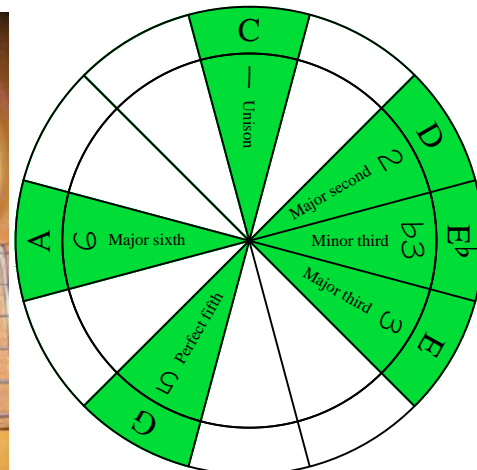

C
 major blues
 scale
CAGED
 octaves
DADGBE
 Drop D:
 6-string guitar
 box shapes

C major blues scale
 SEMITONOMETER

5C2 at 12
 BOX
 SHAPE

www.cagedoctaves.com

Zon Brookes

CAGED octaves (Drop D: 6-string guitar) C major blues scale : 5C2 box shape at 12

CAGED octaves (Drop D : 6-string guitar) C major blues scale ENTIRE FINGERBOARD NOTE NAMES : 5C2 box shape at 12

CAGED octaves (Drop D : 6-string) C pentatonic major scale ENTIRE FINGERBOARD INTERVALS : 5C2 box shape at 12