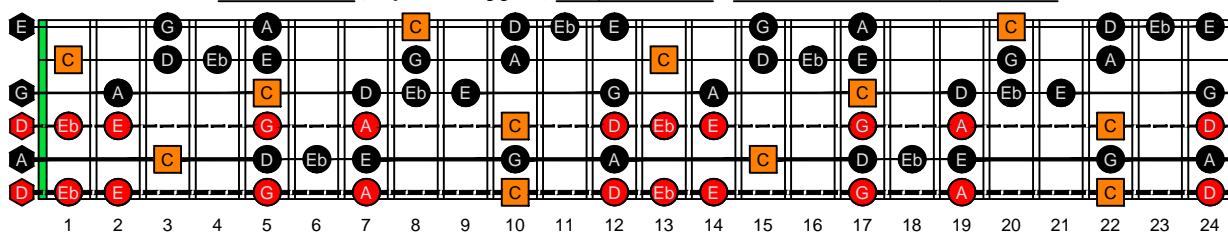

CAGED octaves (Drop D : 6-string guitar) C natural - FINGERBOARD OCTAVE SHAPES

CAGED octaves (Drop D : 6-string guitar) C major blues scale - ENTIRE FINGERBOARD NOTE NAMES

CAGED octaves (Drop D : 6-string guitar) C major blues scale ENTIRE FINGERBOARD NOTE NAMES : 5C2 box shape

CAGED octaves (Drop D : 6-string guitar) C major blues scale ENTIRE FINGERBOARD NOTE NAMES : 5A3 box shape

CAGED octaves (Drop D : 6-string guitar) C major blues scale ENTIRE FINGERBOARD NOTE NAMES : 3G1 box shape

CAGED octaves (Drop D : 6-string guitar) C major blues scale ENTIRE FINGERBOARD NOTE NAMES : 6E4E1 box shape

CAGED octaves (Drop D : 6-string guitar) C major blues scale ENTIRE FINGERBOARD NOTE NAMES : 6D4D2 box shape

CAGED octaves (Drop D : 6-string guitar) C major blues scale ENTIRE FINGERBOARD NOTE NAMES : 5C2 box shape at 12