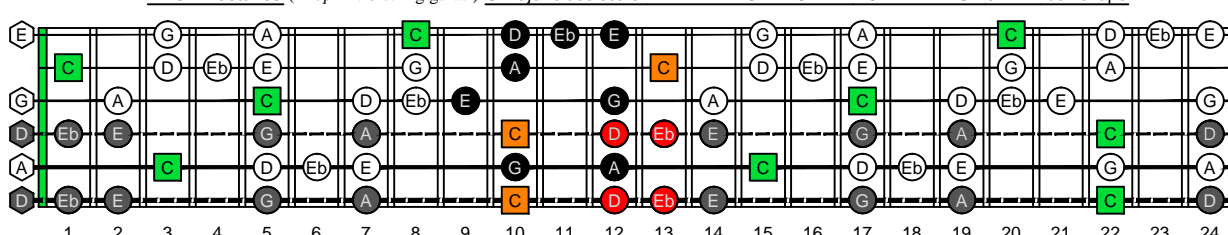

CAGED octaves (Drop D : 6-string guitar) C natural - FINGERBOARD OCTAVE SHAPES

CAGED octaves (Drop D : 6-string guitar) C major blues scale - ENTIRE FINGERBOARD NOTE NAMES

CAGED octaves (Drop D : 6-string guitar) C major blues scale ENTIRE FINGERBOARD NOTE NAMES : 5C2 box shape

CAGED octaves (Drop D : 6-string guitar) C major blues scale ENTIRE FINGERBOARD NOTE NAMES : 5A3 box shape

CAGED octaves (Drop D : 6-string guitar) C major blues scale ENTIRE FINGERBOARD NOTE NAMES : 3G1 box shape

CAGED octaves (Drop D : 6-string guitar) C major blues scale ENTIRE FINGERBOARD NOTE NAMES : 6E4E1 box shape

CAGED octaves (Drop D : 6-string guitar) C major blues scale ENTIRE FINGERBOARD NOTE NAMES : 6D4D2 box shape

CAGED octaves (Drop D : 6-string guitar) C major blues scale ENTIRE FINGERBOARD NOTE NAMES : 5C2 box shape at 12