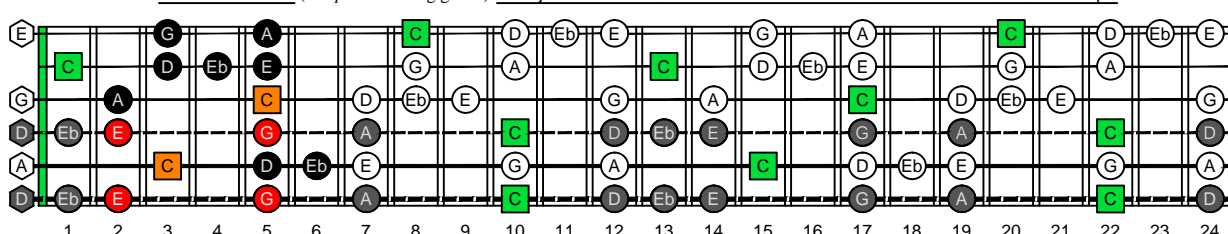

CAGED octaves (Drop D : 6-string guitar) C natural - FINGERBOARD OCTAVE SHAPES

CAGED octaves (Drop D : 6-string guitar) C major blues scale - ENTIRE FINGERBOARD NOTE NAMES

CAGED octaves (Drop D : 6-string guitar) C major blues scale ENTIRE FINGERBOARD NOTE NAMES : 5C2 box shape

CAGED octaves (Drop D : 6-string guitar) C major blues scale ENTIRE FINGERBOARD NOTE NAMES : 5A3 box shape

CAGED octaves (Drop D : 6-string guitar) C major blues scale ENTIRE FINGERBOARD NOTE NAMES : 3G1 box shape

CAGED octaves (Drop D : 6-string guitar) C major blues scale ENTIRE FINGERBOARD NOTE NAMES : 6E4E1 box shape

CAGED octaves (Drop D : 6-string guitar) C major blues scale ENTIRE FINGERBOARD NOTE NAMES : 6D4D2 box shape

CAGED octaves (Drop D : 6-string guitar) C major blues scale ENTIRE FINGERBOARD NOTE NAMES : 5C2 box shape at 12