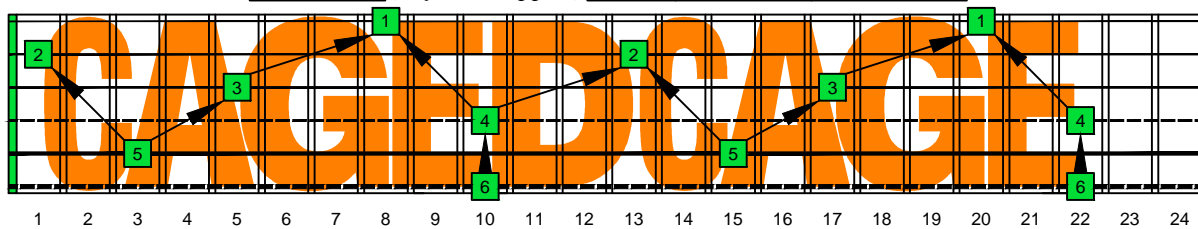

CAGED octaves (Drop D : 6-string guitar) C natural - FINGERBOARD OCTAVE SHAPES

CAGED octaves (Drop D : 6-string guitar) C major blues scale - ENTIRE FINGERBOARD NOTE NAMES

CAGED octaves (Drop D : 6-string guitar) C major blues scale ENTIRE FINGERBOARD NOTE NAMES : 5C2 box shape

CAGED octaves (Drop D : 6-string guitar) C major blues scale ENTIRE FINGERBOARD NOTE NAMES : 5A3 box shape

CAGED octaves (Drop D : 6-string guitar) C major blues scale ENTIRE FINGERBOARD NOTE NAMES : 3G1 box shape

CAGED octaves (Drop D : 6-string guitar) C major blues scale ENTIRE FINGERBOARD NOTE NAMES : 6E4E1 box shape

CAGED octaves (Drop D : 6-string guitar) C major blues scale ENTIRE FINGERBOARD NOTE NAMES : 6D4D2 box shape

CAGED octaves (Drop D : 6-string guitar) C major blues scale ENTIRE FINGERBOARD NOTE NAMES : 5C2 box shape at 12