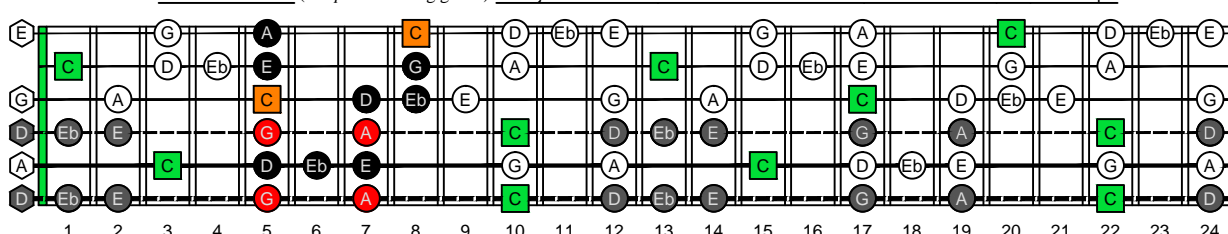

CAGED octaves (Drop D : 6-string guitar) C natural - FINGERBOARD OCTAVE SHAPES

CAGED octaves (Drop D : 6-string guitar) C major blues scale - ENTIRE FINGERBOARD NOTE NAMES

CAGED octaves (Drop D : 6-string guitar) C major blues scale ENTIRE FINGERBOARD NOTE NAMES : 5C2 box shape

CAGED octaves (Drop D : 6-string guitar) C major blues scale ENTIRE FINGERBOARD NOTE NAMES : 5A3 box shape

CAGED octaves (Drop D : 6-string guitar) C major blues scale ENTIRE FINGERBOARD NOTE NAMES : 3G1 box shape

CAGED octaves (Drop D : 6-string guitar) C major blues scale ENTIRE FINGERBOARD NOTE NAMES : 6E4E1 box shape

CAGED octaves (Drop D : 6-string guitar) C major blues scale ENTIRE FINGERBOARD NOTE NAMES : 6D4D2 box shape

CAGED octaves (Drop D : 6-string guitar) C major blues scale ENTIRE FINGERBOARD NOTE NAMES : 5C2 box shape at 12