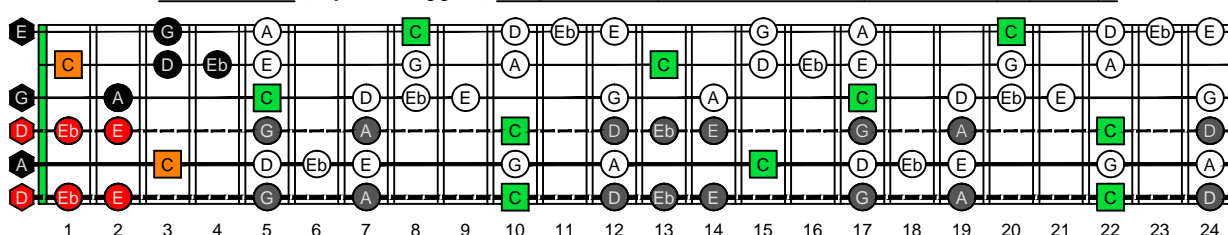

CAGED octaves (Drop D : 6-string guitar) C natural - FINGERBOARD OCTAVE SHAPES

CAGED octaves (Drop D : 6-string guitar) C major blues scale - ENTIRE FINGERBOARD NOTE NAMES

CAGED octaves (Drop D : 6-string guitar) C major blues scale ENTIRE FINGERBOARD NOTE NAMES : 5C2 box shape

CAGED octaves (Drop D : 6-string guitar) C major blues scale ENTIRE FINGERBOARD NOTE NAMES : 5A3 box shape

CAGED octaves (Drop D : 6-string guitar) C major blues scale ENTIRE FINGERBOARD NOTE NAMES : 3G1 box shape

CAGED octaves (Drop D : 6-string guitar) C major blues scale ENTIRE FINGERBOARD NOTE NAMES : 6E4E1 box shape

CAGED octaves (Drop D : 6-string guitar) C major blues scale ENTIRE FINGERBOARD NOTE NAMES : 6D4D2 box shape

CAGED octaves (Drop D : 6-string guitar) C major blues scale ENTIRE FINGERBOARD NOTE NAMES : 5C2 box shape at 12