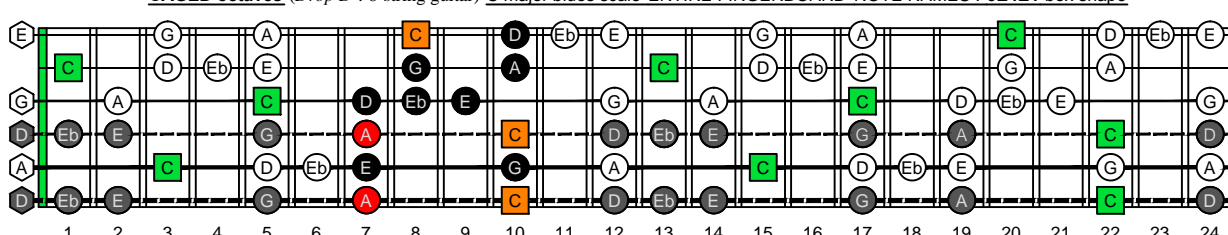

CAGED octaves (Drop D : 6-string guitar) C natural - FINGERBOARD OCTAVE SHAPES

CAGED octaves (Drop D : 6-string guitar) C major blues scale - ENTIRE FINGERBOARD NOTE NAMES

CAGED octaves (Drop D : 6-string guitar) C major blues scale ENTIRE FINGERBOARD NOTE NAMES : 5C2 box shape

CAGED octaves (Drop D : 6-string guitar) C major blues scale ENTIRE FINGERBOARD NOTE NAMES : 5A3 box shape

CAGED octaves (Drop D : 6-string guitar) C major blues scale ENTIRE FINGERBOARD NOTE NAMES : 3G1 box shape

CAGED octaves (Drop D : 6-string guitar) C major blues scale ENTIRE FINGERBOARD NOTE NAMES : 6E4E1 box shape

CAGED octaves (Drop D : 6-string guitar) C major blues scale ENTIRE FINGERBOARD NOTE NAMES : 6D4D2 box shape

CAGED octaves (Drop D : 6-string guitar) C major blues scale ENTIRE FINGERBOARD NOTE NAMES : 5C2 box shape at 12