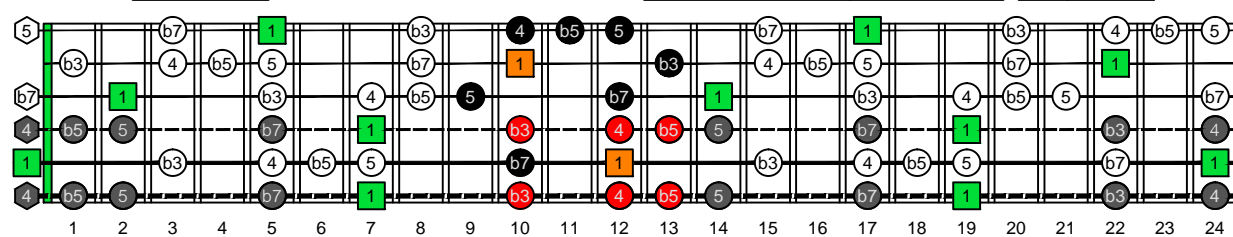

AGEDC octaves (Drop D : 6-string guitar) A natural - FINGERBOARD OCTAVE SHAPES

AGEDC octaves (Drop D : 6-string guitar) A minor blues scale ENTIRE FINGERBOARD NOTE INTERVALS

AGEDC octaves (Drop D : 6-string guitar) A minor blues scale ENTIRE FINGERBOARD NOTE INTERVALS : 5Am3 box shape

AGEDC octaves (Drop D : 6-string guitar) A minor blues scale ENTIRE FINGERBOARD NOTE INTERVALS : 3Gm1 box shape

AGEDC octaves (Drop D : 6-string guitar) A minor blues scale ENTIRE FINGERBOARD NOTE INTERVALS : 6Em4Em1 box shape

AGEDC octaves (Drop D : 6-string guitar) A minor blues scale ENTIRE FINGERBOARD NOTE INTERVALS : 6Dm4Dm2 box shape

AGEDC octaves (Drop D : 6-string guitar) A minor blues scale ENTIRE FINGERBOARD NOTE INTERVALS : 5Cm2 box shape

AGEDC octaves (Drop D : 6-string guitar) A minor blues scale ENTIRE FINGERBOARD NOTE INTERVALS : 5Am3 box shape at 12