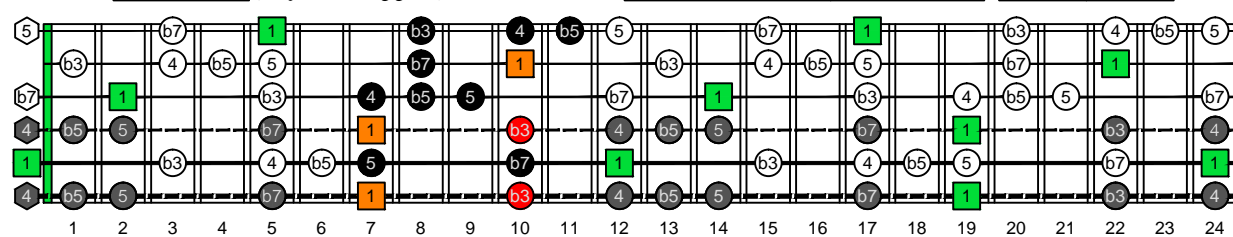

AGEDC octaves (Drop D : 6-string guitar) A natural - FINGERBOARD OCTAVE SHAPES

AGEDC octaves (Drop D : 6-string guitar) A minor blues scale ENTIRE FINGERBOARD NOTE INTERVALS

AGEDC octaves (Drop D : 6-string guitar) A minor blues scale ENTIRE FINGERBOARD NOTE INTERVALS : 5Am3 box shape

AGEDC octaves (Drop D : 6-string guitar) A minor blues scale ENTIRE FINGERBOARD NOTE INTERVALS : 3Gm1 box shape

AGEDC octaves (Drop D : 6-string guitar) A minor blues scale ENTIRE FINGERBOARD NOTE INTERVALS : 6Em4Em1 box shape

AGEDC octaves (Drop D : 6-string guitar) A minor blues scale ENTIRE FINGERBOARD NOTE INTERVALS : 6Dm4Dm2 box shape

AGEDC octaves (Drop D : 6-string guitar) A minor blues scale ENTIRE FINGERBOARD NOTE INTERVALS : 5Cm2 box shape

AGEDC octaves (Drop D : 6-string guitar) A minor blues scale ENTIRE FINGERBOARD NOTE INTERVALS : 5Am3 box shape at 12