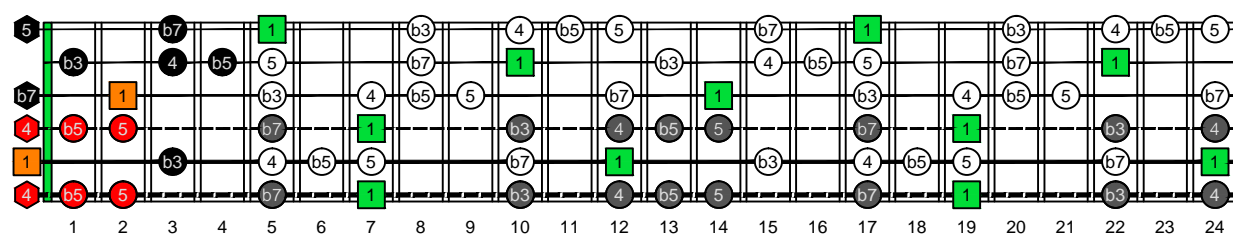

AGEDC octaves (Drop D : 6-string guitar) A natural - FINGERBOARD OCTAVE SHAPES

AGEDC octaves (Drop D : 6-string guitar) A minor blues scale ENTIRE FINGERBOARD NOTE INTERVALS

AGEDC octaves (Drop D : 6-string guitar) A minor blues scale ENTIRE FINGERBOARD NOTE INTERVALS : 5Am3 box shape

AGEDC octaves (Drop D : 6-string guitar) A minor blues scale ENTIRE FINGERBOARD NOTE INTERVALS : 3Gm1 box shape

AGEDC octaves (Drop D : 6-string guitar) A minor blues scale ENTIRE FINGERBOARD NOTE INTERVALS : 6Em4Em1 box shape

AGEDC octaves (Drop D : 6-string guitar) A minor blues scale ENTIRE FINGERBOARD NOTE INTERVALS : 6Dm4Dm2 box shape

AGEDC octaves (Drop D : 6-string guitar) A minor blues scale ENTIRE FINGERBOARD NOTE INTERVALS : 5Cm2 box shape

AGEDC octaves (Drop D : 6-string guitar) A minor blues scale ENTIRE FINGERBOARD NOTE INTERVALS : 5Am3 box shape at 12