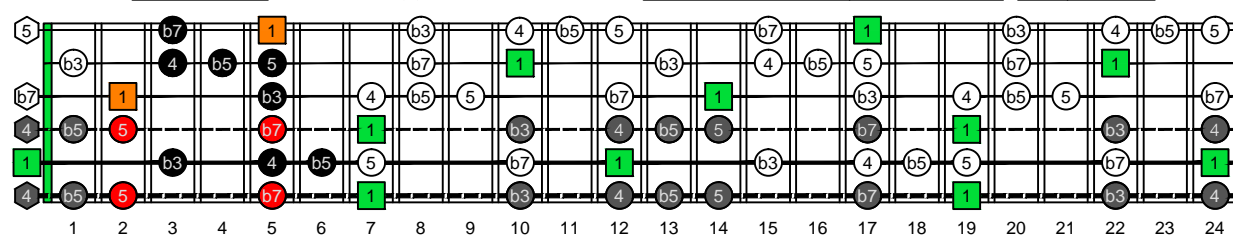

AGEDC octaves (Drop D : 6-string guitar) A natural - FINGERBOARD OCTAVE SHAPES

AGEDC octaves (Drop D : 6-string guitar) A minor blues scale ENTIRE FINGERBOARD NOTE INTERVALS

AGEDC octaves (Drop D : 6-string guitar) A minor blues scale ENTIRE FINGERBOARD NOTE INTERVALS : 5Am3 box shape

AGEDC octaves (Drop D : 6-string guitar) A minor blues scale ENTIRE FINGERBOARD NOTE INTERVALS : 3Gm1 box shape

AGEDC octaves (Drop D : 6-string guitar) A minor blues scale ENTIRE FINGERBOARD NOTE INTERVALS : 6Em4Em1 box shape

AGEDC octaves (Drop D : 6-string guitar) A minor blues scale ENTIRE FINGERBOARD NOTE INTERVALS : 6Dm4Dm2 box shape

AGEDC octaves (Drop D : 6-string guitar) A minor blues scale ENTIRE FINGERBOARD NOTE INTERVALS : 5Cm2 box shape

AGEDC octaves (Drop D : 6-string guitar) A minor blues scale ENTIRE FINGERBOARD NOTE INTERVALS : 5Am3 box shape at 12