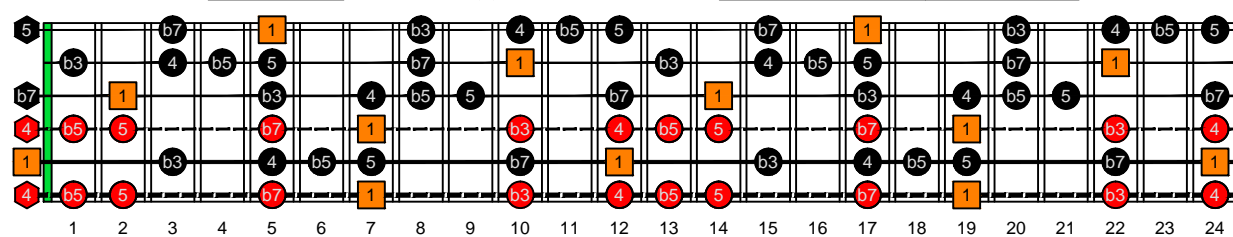

AGEDC octaves (Drop D : 6-string guitar) A natural - FINGERBOARD OCTAVE SHAPES

AGEDC octaves (Drop D : 6-string guitar) A minor blues scale ENTIRE FINGERBOARD NOTE INTERVALS

AGEDC octaves (Drop D : 6-string guitar) A minor blues scale ENTIRE FINGERBOARD NOTE INTERVALS : 5Am3 box shape

AGEDC octaves (Drop D : 6-string guitar) A minor blues scale ENTIRE FINGERBOARD NOTE INTERVALS : 3Gm1 box shape

AGEDC octaves (Drop D : 6-string guitar) A minor blues scale ENTIRE FINGERBOARD NOTE INTERVALS : 6Em4Em1 box shape

AGEDC octaves (Drop D : 6-string guitar) A minor blues scale ENTIRE FINGERBOARD NOTE INTERVALS : 6Dm4Dm2 box shape

AGEDC octaves (Drop D : 6-string guitar) A minor blues scale ENTIRE FINGERBOARD NOTE INTERVALS : 5Cm2 box shape

AGEDC octaves (Drop D : 6-string guitar) A minor blues scale ENTIRE FINGERBOARD NOTE INTERVALS : 5Am3 box shape at 12