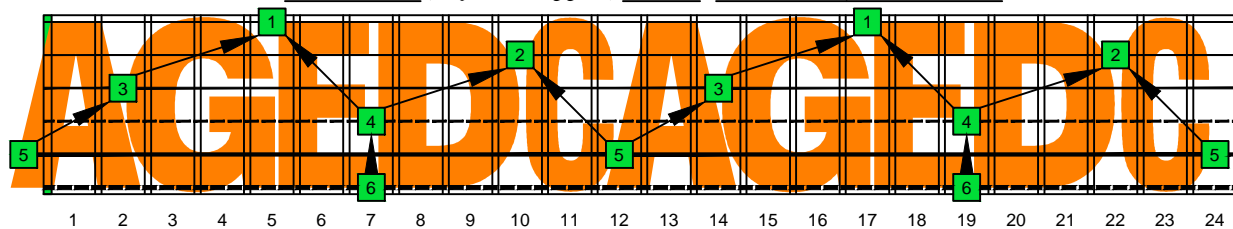

AGEDC octaves (Drop D : 6-string guitar) A natural - FINGERBOARD OCTAVE SHAPES

AGEDC octaves (Drop D : 6-string guitar) A minor blues scale ENTIRE FINGERBOARD NOTE INTERVALS

AGEDC octaves (Drop D : 6-string guitar) A minor blues scale ENTIRE FINGERBOARD NOTE INTERVALS : 5Am3 box shape

AGEDC octaves (Drop D : 6-string guitar) A minor blues scale ENTIRE FINGERBOARD NOTE INTERVALS : 3Gm1 box shape

AGEDC octaves (Drop D : 6-string guitar) A minor blues scale ENTIRE FINGERBOARD NOTE INTERVALS : 6Em4Em1 box shape

AGEDC octaves (Drop D : 6-string guitar) A minor blues scale ENTIRE FINGERBOARD NOTE INTERVALS : 6Dm4Dm2 box shape

AGEDC octaves (Drop D : 6-string guitar) A minor blues scale ENTIRE FINGERBOARD NOTE INTERVALS : 5Cm2 box shape

AGEDC octaves (Drop D : 6-string guitar) A minor blues scale ENTIRE FINGERBOARD NOTE INTERVALS : 5Am3 box shape at 12