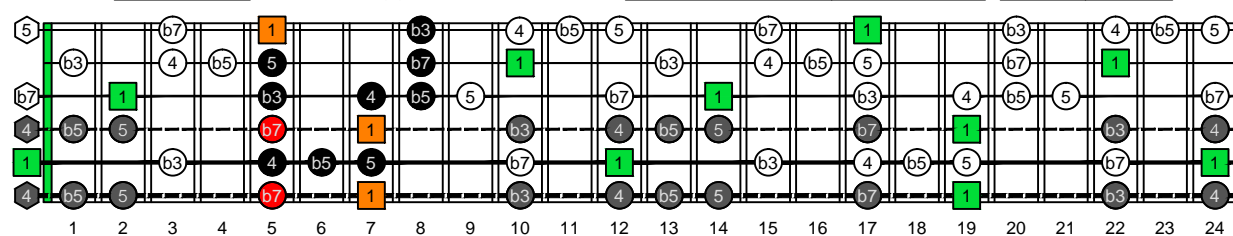

AGEDC octaves (Drop D : 6-string guitar) A natural - FINGERBOARD OCTAVE SHAPES

AGEDC octaves (Drop D : 6-string guitar) A minor blues scale ENTIRE FINGERBOARD NOTE INTERVALS

AGEDC octaves (Drop D : 6-string guitar) A minor blues scale ENTIRE FINGERBOARD NOTE INTERVALS : 5Am3 box shape

AGEDC octaves (Drop D : 6-string guitar) A minor blues scale ENTIRE FINGERBOARD NOTE INTERVALS : 3Gm1 box shape

AGEDC octaves (Drop D : 6-string guitar) A minor blues scale ENTIRE FINGERBOARD NOTE INTERVALS : 6Em4Em1 box shape

AGEDC octaves (Drop D : 6-string guitar) A minor blues scale ENTIRE FINGERBOARD NOTE INTERVALS : 6Dm4Dm2 box shape

AGEDC octaves (Drop D : 6-string guitar) A minor blues scale ENTIRE FINGERBOARD NOTE INTERVALS : 5Cm2 box shape

AGEDC octaves (Drop D : 6-string guitar) A minor blues scale ENTIRE FINGERBOARD NOTE INTERVALS : 5Am3 box shape at 12