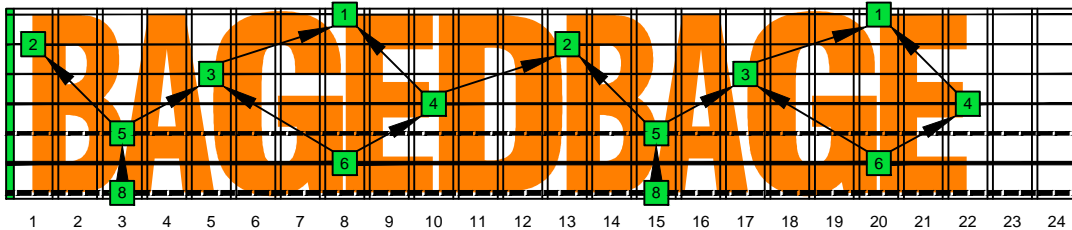

BAGED octaves (Drop A : 7-string guitar) C natural - ENTIRE FINGERBOARD OCTAVE SHAPES

BAGED octaves (Drop A : 7-string guitar) C major arpeggio - ENTIRE FINGERBOARD NOTE NAMES

BAGED octaves (Drop A : 7-string guitar) C major arpeggio ENTIRE FINGERBOARD NOTE NAMES : 7B5B2 box shape

BAGED octaves (Drop A : 7-string guitar) C major arpeggio ENTIRE FINGERBOARD NOTE NAMES : 7A5A3 box shape

BAGED octaves (Drop A : 7-string guitar) C major arpeggio ENTIRE FINGERBOARD NOTE NAMES : 6G3G1 box shape