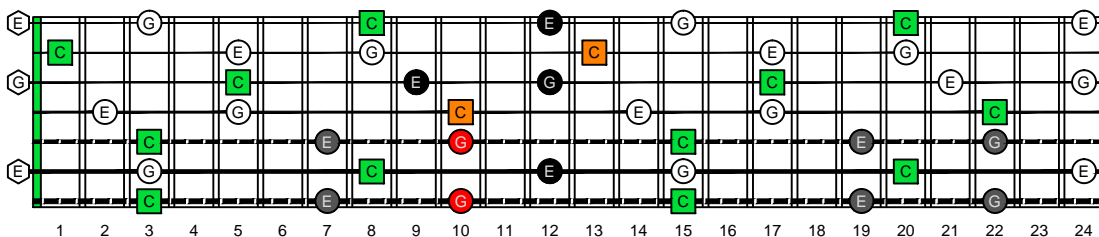

BAGED octaves (Drop A : 7-string guitar) C natural - ENTIRE FINGERBOARD OCTAVE SHAPES

BAGED octaves (Drop A : 7-string guitar) C major arpeggio - ENTIRE FINGERBOARD NOTE NAMES

BAGED octaves (Drop A : 7-string guitar) C major arpeggio ENTIRE FINGERBOARD NOTE NAMES : 7B5B2 box shape

BAGED octaves (Drop A : 7-string guitar) C major arpeggio ENTIRE FINGERBOARD NOTE NAMES : 7A5A3 box shape

BAGED octaves (Drop A : 7-string guitar) C major arpeggio ENTIRE FINGERBOARD NOTE NAMES : 6G3G1 box shape

BAGED octaves (Drop A : 7-string guitar) C major arpeggio ENTIRE FINGERBOARD NOTE NAMES : 6E4E1 box shape

BAGED octaves (Drop A : 7-string guitar) C major arpeggio ENTIRE FINGERBOARD NOTE NAMES : 4D2 box shape