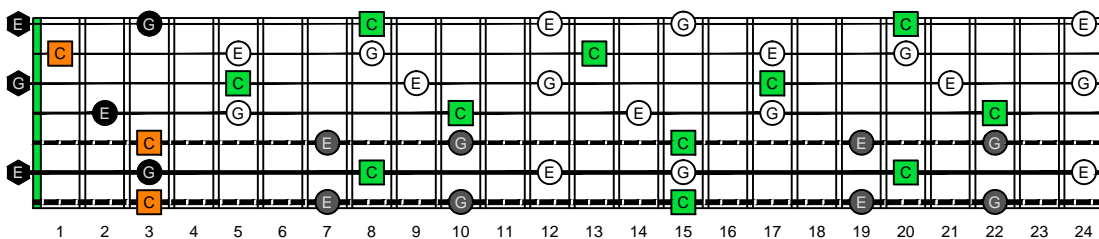

BAGED octaves (Drop A : 7-string guitar) C natural - ENTIRE FINGERBOARD OCTAVE SHAPES

BAGED octaves (Drop A : 7-string guitar) C major arpeggio - ENTIRE FINGERBOARD NOTE NAMES

BAGED octaves (Drop A : 7-string guitar) C major arpeggio ENTIRE FINGERBOARD NOTE NAMES : 7B5B2 box shape

BAGED octaves (Drop A : 7-string guitar) C major arpeggio ENTIRE FINGERBOARD NOTE NAMES : 7A5A3 box shape

BAGED octaves (Drop A : 7-string guitar) C major arpeggio ENTIRE FINGERBOARD NOTE NAMES : 6G3G1 box shape

BAGED octaves (Drop A : 7-string guitar) C major arpeggio ENTIRE FINGERBOARD NOTE NAMES : 6E4E1 box shape

BAGED octaves (Drop A : 7-string guitar) C major arpeggio ENTIRE FINGERBOARD NOTE NAMES : 4D2 box shape

BAGED octaves (Drop A : 7-string guitar) C major arpeggio ENTIRE FINGERBOARD NOTE NAMES : 7B5B2 box shape at 12