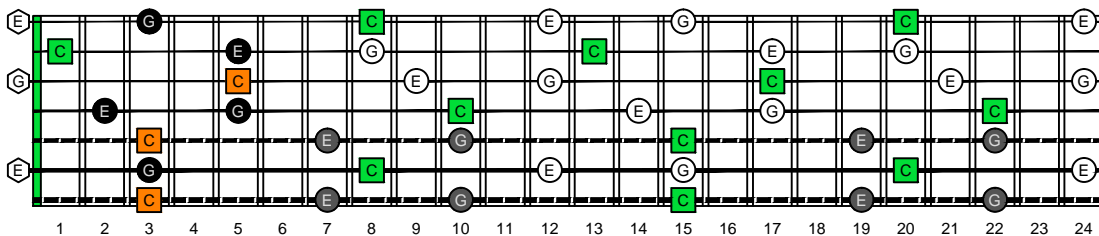

BAGED octaves (Drop A : 7-string guitar) C natural - ENTIRE FINGERBOARD OCTAVE SHAPES

BAGED octaves (Drop A : 7-string guitar) C major arpeggio - ENTIRE FINGERBOARD NOTE NAMES

BAGED octaves (Drop A : 7-string guitar) C major arpeggio ENTIRE FINGERBOARD NOTE NAMES : 7B5B2 box shape

BAGED octaves (Drop A : 7-string guitar) C major arpeggio ENTIRE FINGERBOARD NOTE NAMES : 7A5A3 box shape

BAGED octaves (Drop A : 7-string guitar) C major arpeggio ENTIRE FINGERBOARD NOTE NAMES : 6G3G1 box shape

BAGED octaves (Drop A : 7-string guitar) C major arpeggio ENTIRE FINGERBOARD NOTE NAMES : 6E4E1 box shape

BAGED octaves (Drop A : 7-string guitar) C major arpeggio ENTIRE FINGERBOARD NOTE NAMES : 4D2 box shape

BAGED octaves (Drop A : 7-string guitar) C major arpeggio ENTIRE FINGERBOARD NOTE NAMES : 7B5B2 box shape at 12