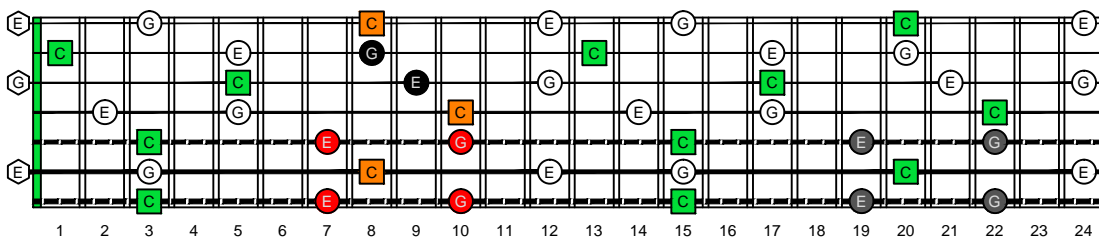

BAGED octaves (Drop A : 7-string guitar) C natural - ENTIRE FINGERBOARD OCTAVE SHAPES

BAGED octaves (Drop A : 7-string guitar) C major arpeggio - ENTIRE FINGERBOARD NOTE NAMES

BAGED octaves (Drop A : 7-string guitar) C major arpeggio ENTIRE FINGERBOARD NOTE NAMES : 7B5B2 box shape

BAGED octaves (Drop A : 7-string guitar) C major arpeggio ENTIRE FINGERBOARD NOTE NAMES : 7A5A3 box shape

BAGED octaves (Drop A : 7-string guitar) C major arpeggio ENTIRE FINGERBOARD NOTE NAMES : 6G3G1 box shape

BAGED octaves (Drop A : 7-string guitar) C major arpeggio ENTIRE FINGERBOARD NOTE NAMES : 6E4E1 box shape

BAGED octaves (Drop A : 7-string guitar) C major arpeggio ENTIRE FINGERBOARD NOTE NAMES : 4D2 box shape