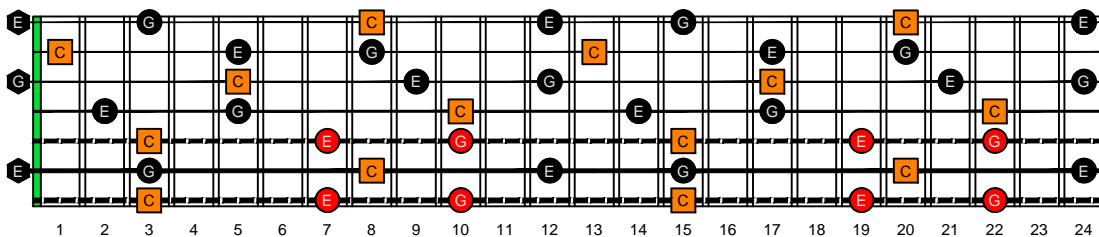

BAGED octaves (Drop A : 7-string guitar) C natural - ENTIRE FINGERBOARD OCTAVE SHAPES

BAGED octaves (Drop A : 7-string guitar) C major arpeggio - ENTIRE FINGERBOARD NOTE NAMES

BAGED octaves (Drop A : 7-string guitar) C major arpeggio ENTIRE FINGERBOARD NOTE NAMES : 7B5B2 box shape

BAGED octaves (Drop A : 7-string guitar) C major arpeggio ENTIRE FINGERBOARD NOTE NAMES : 7A5A3 box shape

BAGED octaves (Drop A : 7-string guitar) C major arpeggio ENTIRE FINGERBOARD NOTE NAMES : 6G3G1 box shape

BAGED octaves (Drop A : 7-string guitar) C major arpeggio ENTIRE FINGERBOARD NOTE NAMES : 6E4E1 box shape

BAGED octaves (Drop A : 7-string guitar) C major arpeggio ENTIRE FINGERBOARD NOTE NAMES : 4D2 box shape

BAGED octaves (Drop A : 7-string guitar) C major arpeggio ENTIRE FINGERBOARD NOTE NAMES : 7B5B2 box shape at 12