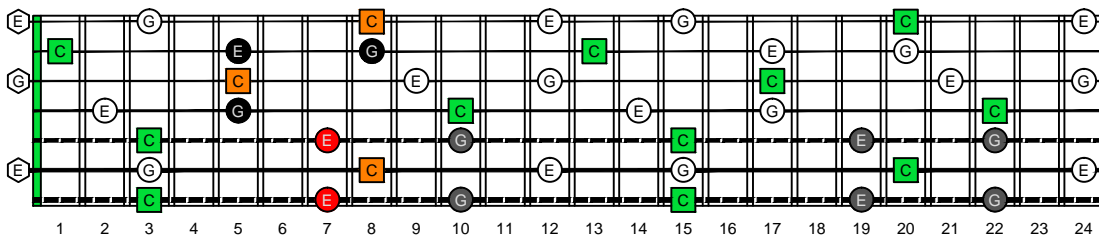

BAGED octaves (Drop A : 7-string guitar) C natural - ENTIRE FINGERBOARD OCTAVE SHAPES

BAGED octaves (Drop A : 7-string guitar) C major arpeggio - ENTIRE FINGERBOARD NOTE NAMES

BAGED octaves (Drop A : 7-string guitar) C major arpeggio ENTIRE FINGERBOARD NOTE NAMES : 7B5B2 box shape

BAGED octaves (Drop A : 7-string guitar) C major arpeggio ENTIRE FINGERBOARD NOTE NAMES : 7A5A3 box shape

BAGED octaves (Drop A : 7-string guitar) C major arpeggio ENTIRE FINGERBOARD NOTE NAMES : 6G3G1 box shape

BAGED octaves (Drop A : 7-string guitar) C major arpeggio ENTIRE FINGERBOARD NOTE NAMES : 6E4E1 box shape

BAGED octaves (Drop A : 7-string guitar) C major arpeggio ENTIRE FINGERBOARD NOTE NAMES : 4D2 box shape

BAGED octaves (Drop A : 7-string guitar) C major arpeggio ENTIRE FINGERBOARD NOTE NAMES : 7B5B2 box shape at 12