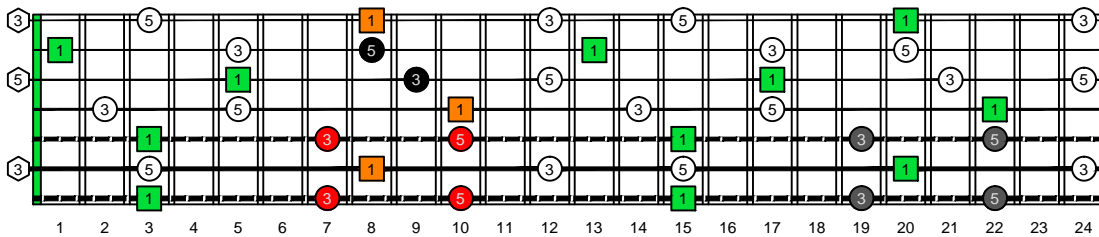

**BAGED octaves (Drop A : 7-string guitar) C natural - ENTIRE FINGERBOARD OCTAVE SHAPES**

**BAGED octaves (Drop A : 7-string guitar) C major arpeggio - ENTIRE FINGERBOARD INTERVALS**

**BAGED octaves (Drop A : 7-string guitar) C major arpeggio ENTIRE FINGERBOARD INTERVALS : 7B5B2 box shape**

**BAGED octaves (Drop A : 7-string guitar) C major arpeggio ENTIRE FINGERBOARD INTERVALS : 7A5A3 box shape**

**BAGED octaves (Drop A : 7-string guitar) C major arpeggio ENTIRE FINGERBOARD INTERVALS : 6G3G1 box shape**

**BAGED octaves (Drop A : 7-string guitar) C major arpeggio ENTIRE FINGERBOARD INTERVALS : 6E4E1 box shape**

**BAGED octaves (Drop A : 7-string guitar) C major arpeggio ENTIRE FINGERBOARD INTERVALS : 4D2 box shape**

**BAGED octaves (Drop A : 7-string guitar) C major arpeggio ENTIRE FINGERBOARD INTERVALS : 7B5B2 box shape at 12**