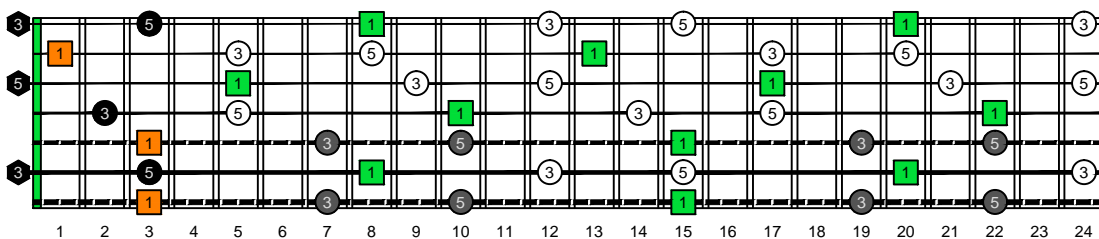

**BAGED octaves (Drop A : 7-string guitar) C natural - ENTIRE FINGERBOARD OCTAVE SHAPES**

**BAGED octaves (Drop A : 7-string guitar) C major arpeggio - ENTIRE FINGERBOARD INTERVALS**

**BAGED octaves (Drop A : 7-string guitar) C major arpeggio ENTIRE FINGERBOARD INTERVALS : 7B5B2 box shape**

**BAGED octaves (Drop A : 7-string guitar) C major arpeggio ENTIRE FINGERBOARD INTERVALS : 7A5A3 box shape**

**BAGED octaves (Drop A : 7-string guitar) C major arpeggio ENTIRE FINGERBOARD INTERVALS : 6G3G1 box shape**

**BAGED octaves (Drop A : 7-string guitar) C major arpeggio ENTIRE FINGERBOARD INTERVALS : 6E4E1 box shape**

**BAGED octaves (Drop A : 7-string guitar) C major arpeggio ENTIRE FINGERBOARD INTERVALS : 4D2 box shape**

**BAGED octaves (Drop A : 7-string guitar) C major arpeggio ENTIRE FINGERBOARD INTERVALS : 7B5B2 box shape at 12**