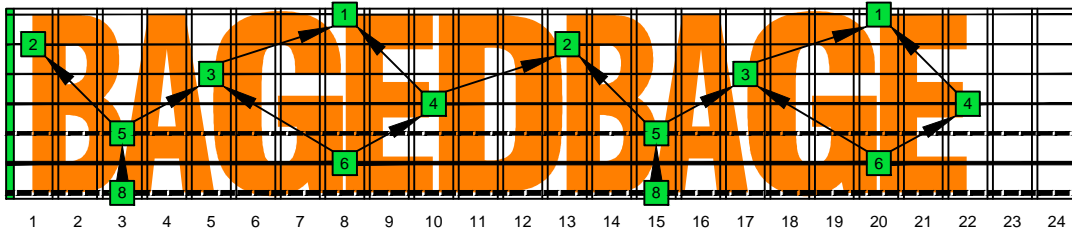

**BAGED octaves (Drop A : 7-string guitar) C natural - ENTIRE FINGERBOARD OCTAVE SHAPES**

**BAGED octaves (Drop A : 7-string guitar) C major arpeggio - ENTIRE FINGERBOARD INTERVALS**

**BAGED octaves (Drop A : 7-string guitar) C major arpeggio ENTIRE FINGERBOARD INTERVALS : 7B5B2 box shape**

**BAGED octaves (Drop A : 7-string guitar) C major arpeggio ENTIRE FINGERBOARD INTERVALS : 7A5A3 box shape**

**BAGED octaves (Drop A : 7-string guitar) C major arpeggio ENTIRE FINGERBOARD INTERVALS : 6G3G1 box shape**

**BAGED octaves (Drop A : 7-string guitar) C major arpeggio ENTIRE FINGERBOARD INTERVALS : 6E4E1 box shape**

**BAGED octaves (Drop A : 7-string guitar) C major arpeggio ENTIRE FINGERBOARD INTERVALS : 4D2 box shape**

**BAGED octaves (Drop A : 7-string guitar) C major arpeggio ENTIRE FINGERBOARD INTERVALS : 7B5B2 box shape at 12**