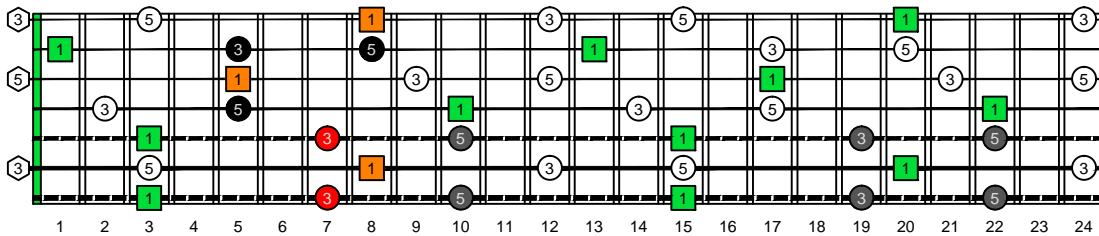

**BAGED octaves (Drop A : 7-string guitar) C natural - ENTIRE FINGERBOARD OCTAVE SHAPES**

**BAGED octaves (Drop A : 7-string guitar) C major arpeggio - ENTIRE FINGERBOARD INTERVALS**

**BAGED octaves (Drop A : 7-string guitar) C major arpeggio ENTIRE FINGERBOARD INTERVALS : 7B5B2 box shape**

**BAGED octaves (Drop A : 7-string guitar) C major arpeggio ENTIRE FINGERBOARD INTERVALS : 7A5A3 box shape**

**BAGED octaves (Drop A : 7-string guitar) C major arpeggio ENTIRE FINGERBOARD INTERVALS : 6G3G1 box shape**

**BAGED octaves (Drop A : 7-string guitar) C major arpeggio ENTIRE FINGERBOARD INTERVALS : 6E4E1 box shape**

**BAGED octaves (Drop A : 7-string guitar) C major arpeggio ENTIRE FINGERBOARD INTERVALS : 4D2 box shape**

**BAGED octaves (Drop A : 7-string guitar) C major arpeggio ENTIRE FINGERBOARD INTERVALS : 7B5B2 box shape at 12**