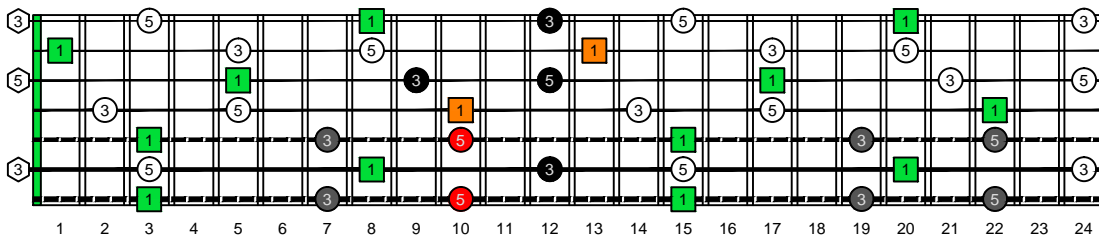

**BAGED octaves (Drop A : 7-string guitar) C natural - ENTIRE FINGERBOARD OCTAVE SHAPES**

**BAGED octaves (Drop A : 7-string guitar) C major arpeggio - ENTIRE FINGERBOARD INTERVALS**

**BAGED octaves (Drop A : 7-string guitar) C major arpeggio ENTIRE FINGERBOARD INTERVALS : 7B5B2 box shape**

**BAGED octaves (Drop A : 7-string guitar) C major arpeggio ENTIRE FINGERBOARD INTERVALS : 7A5A3 box shape**

**BAGED octaves (Drop A : 7-string guitar) C major arpeggio ENTIRE FINGERBOARD INTERVALS : 6G3G1 box shape**

**BAGED octaves (Drop A : 7-string guitar) C major arpeggio ENTIRE FINGERBOARD INTERVALS : 6E4E1 box shape**

**BAGED octaves (Drop A : 7-string guitar) C major arpeggio ENTIRE FINGERBOARD INTERVALS : 4D2 box shape**

**BAGED octaves (Drop A : 7-string guitar) C major arpeggio ENTIRE FINGERBOARD INTERVALS : 7B5B2 box shape at 12**