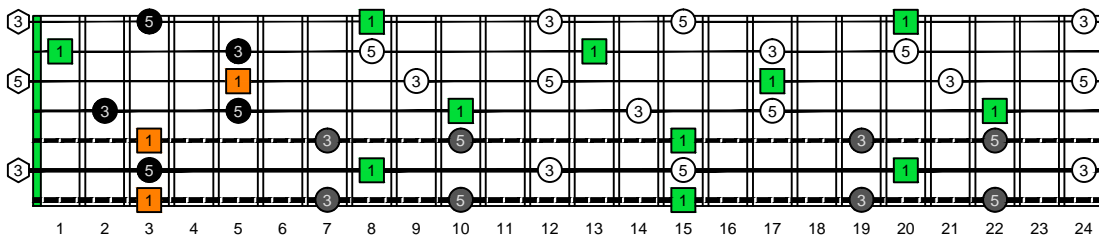

**BAGED octaves (Drop A : 7-string guitar) C natural - ENTIRE FINGERBOARD OCTAVE SHAPES**

**BAGED octaves (Drop A : 7-string guitar) C major arpeggio - ENTIRE FINGERBOARD INTERVALS**

**BAGED octaves (Drop A : 7-string guitar) C major arpeggio ENTIRE FINGERBOARD INTERVALS : 7B5B2 box shape**

**BAGED octaves (Drop A : 7-string guitar) C major arpeggio ENTIRE FINGERBOARD INTERVALS : 7A5A3 box shape**

**BAGED octaves (Drop A : 7-string guitar) C major arpeggio ENTIRE FINGERBOARD INTERVALS : 6G3G1 box shape**

**BAGED octaves (Drop A : 7-string guitar) C major arpeggio ENTIRE FINGERBOARD INTERVALS : 6E4E1 box shape**

**BAGED octaves (Drop A : 7-string guitar) C major arpeggio ENTIRE FINGERBOARD INTERVALS : 4D2 box shape**

**BAGED octaves (Drop A : 7-string guitar) C major arpeggio ENTIRE FINGERBOARD INTERVALS : 7B5B2 box shape at 12**