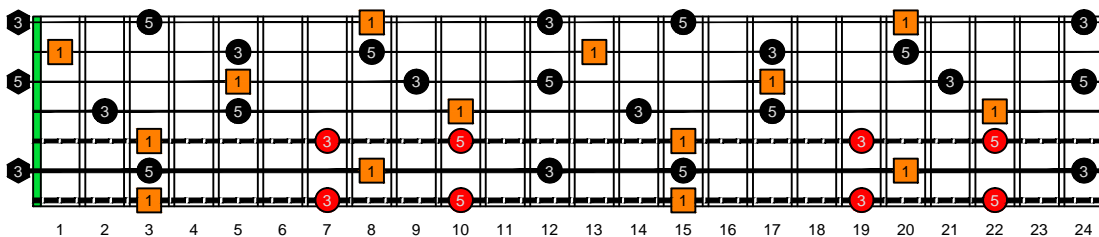

**BAGED octaves (Drop A : 7-string guitar) C natural - ENTIRE FINGERBOARD OCTAVE SHAPES**

**BAGED octaves (Drop A : 7-string guitar) C major arpeggio - ENTIRE FINGERBOARD INTERVALS**

**BAGED octaves (Drop A : 7-string guitar) C major arpeggio ENTIRE FINGERBOARD INTERVALS : 7B5B2 box shape**

**BAGED octaves (Drop A : 7-string guitar) C major arpeggio ENTIRE FINGERBOARD INTERVALS : 7A5A3 box shape**

**BAGED octaves (Drop A : 7-string guitar) C major arpeggio ENTIRE FINGERBOARD INTERVALS : 6G3G1 box shape**

**BAGED octaves (Drop A : 7-string guitar) C major arpeggio ENTIRE FINGERBOARD INTERVALS : 6E4E1 box shape**

**BAGED octaves (Drop A : 7-string guitar) C major arpeggio ENTIRE FINGERBOARD INTERVALS : 4D2 box shape**

**BAGED octaves (Drop A : 7-string guitar) C major arpeggio ENTIRE FINGERBOARD INTERVALS : 7B5B2 box shape at 12**