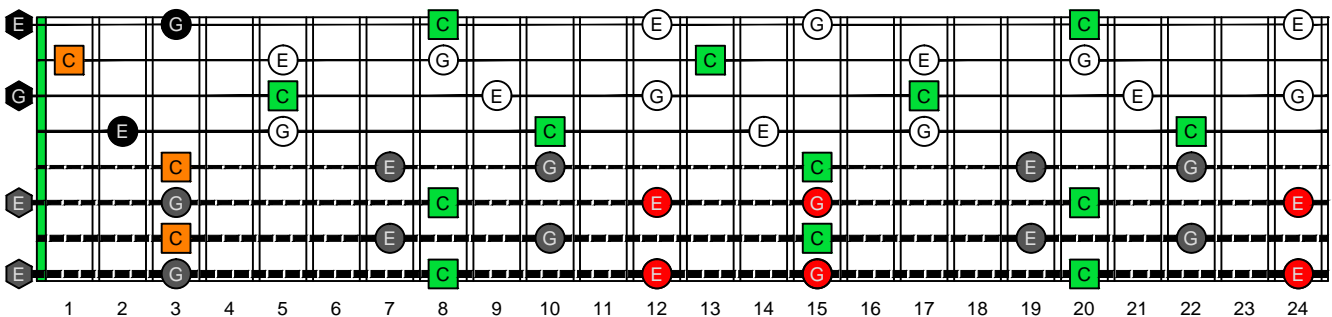

C major arpeggio  
**BAGED**  
octaves  
EAEADGBE  
Drop E + Drop A  
8-string guitar  
box shapes

7B5B2  
BOX  
SHAPE

www.cagedoctaves.com

Zon Brookes

BAGED octaves (Drop E + Drop A : 8-string guitar) C major arpeggio : 7A5A3 box shape

BAGED octaves (Drop E + Drop A : 8-string guitar) C major arpeggio ENTIRE FINGERBOARD NOTE NAMES : 7B5B2 box shape

BAGED octaves (Drop E + Drop A : 8-string guitar) C major arpeggio ENTIRE FINGERBOARD INTERVALS : 7B5B2 box shape