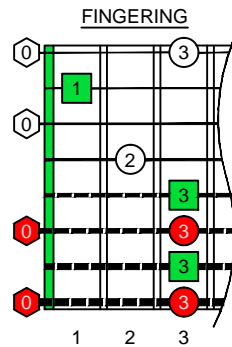

C major arpeggio  
**BAGED**  
octaves  
EAEADGBE  
Drop E + Drop A  
8-string guitar  
box shapes

7B5B2  
BOX  
SHAPE

www.cagedoctaves.com

Zon Brookes

BAGED octaves (Drop E + Drop A : 8-string guitar) C major arpeggio : 7A5A3 box shape

BAGED octaves (Drop E + Drop A : 8-string guitar) C major arpeggio ENTIRE FINGERBOARD NOTE NAMES : 7B5B2 box shape

BAGED octaves (Drop E + Drop A : 8-string guitar) C major arpeggio ENTIRE FINGERBOARD INTERVALS : 7B5B2 box shape