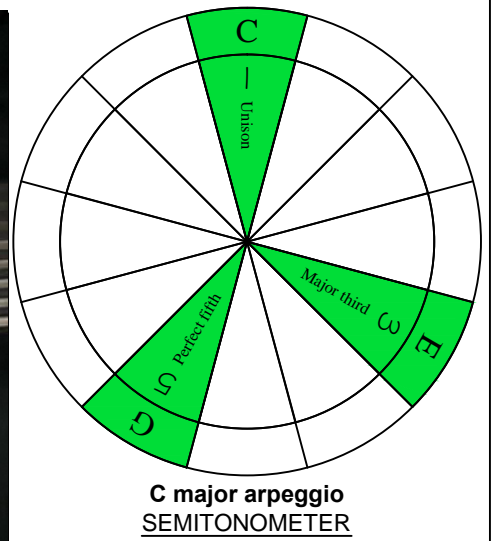

C major arpeggio  
**BAGED**  
octaves  
EAEADGBE  
Drop E + Drop A  
8-string guitar  
box shapes

7B5B2  
BOX  
SHAPE

www.cagedoctaves.com

Zon Brookes

BAGED octaves (Drop E + Drop A : 8-string guitar) C major arpeggio : 7A5A3 box shape

BAGED octaves (Drop E + Drop A : 8-string guitar) C major arpeggio ENTIRE FINGERBOARD NOTE NAMES : 7B5B2 box shape

BAGED octaves (Drop E + Drop A : 8-string guitar) C major arpeggio ENTIRE FINGERBOARD INTERVALS : 7B5B2 box shape