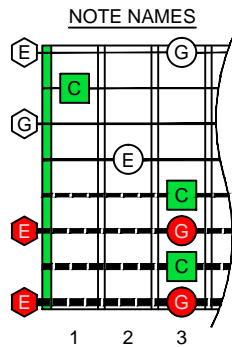

C major arpeggio  
**BAGED**  
octaves  
EAEADGBE  
Drop E + Drop A  
8-string guitar  
box shapes

7B5B2  
BOX  
SHAPE

www.cagedoctaves.com

Zon Brookes

BAGED octaves (Drop E + Drop A : 8-string guitar) C major arpeggio : 7A5A3 box shape

BAGED octaves (Drop E + Drop A : 8-string guitar) C major arpeggio ENTIRE FINGERBOARD NOTE NAMES : 7B5B2 box shape

BAGED octaves (Drop E + Drop A : 8-string guitar) C major arpeggio ENTIRE FINGERBOARD INTERVALS : 7B5B2 box shape