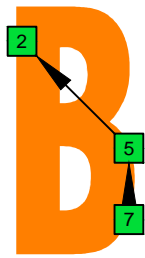

C major arpeggio  
**BAGED**  
octaves  
EAEADGBE  
Drop E + Drop A  
8-string guitar  
box shapes

7B5B2  
BOX  
SHAPE

www.cagedoctaves.com

Zon Brookes

BAGED octaves (Drop E + Drop A : 8-string guitar) C major arpeggio : 7A5A3 box shape

BAGED octaves (Drop E + Drop A : 8-string guitar) C major arpeggio ENTIRE FINGERBOARD NOTE NAMES : 7B5B2 box shape

BAGED octaves (Drop E + Drop A : 8-string guitar) C major arpeggio ENTIRE FINGERBOARD INTERVALS : 7B5B2 box shape