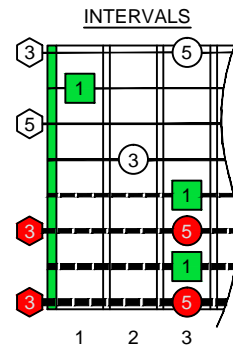

C major arpeggio  
**BAGED**  
octaves  
EAEADGBE  
Drop E + Drop A  
8-string guitar  
box shapes

7B5B2  
BOX  
SHAPE

www.cagedoctaves.com

Zon Brookes

BAGED octaves (Drop E + Drop A : 8-string guitar) C major arpeggio : 7A5A3 box shape

BAGED octaves (Drop E + Drop A : 8-string guitar) C major arpeggio ENTIRE FINGERBOARD NOTE NAMES : 7B5B2 box shape

BAGED octaves (Drop E + Drop A : 8-string guitar) C major arpeggio ENTIRE FINGERBOARD INTERVALS : 7B5B2 box shape