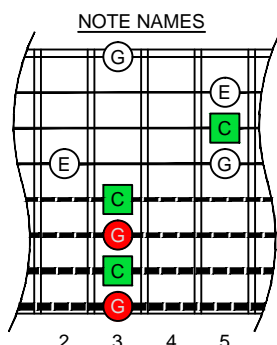

C
 major arpeggio
BAGED
 octaves
EAEADGBE
 Drop E + Drop A
 8-string guitar
 box shapes

www.cagedoctaves.com

Zon Brookes

BAGED octaves (Drop E + Drop A : 8-string guitar) C major arpeggio : 7A5A3 box shape

BAGED octaves (Drop E + Drop A : 8-string guitar) C major arpeggio ENTIRE FINGERBOARD NOTE NAMES : 7A5A3 box shape

BAGED octaves (Drop E + Drop A : 8-string guitar) C major arpeggio ENTIRE FINGERBOARD INTERVALS : 7A5A3 box shape