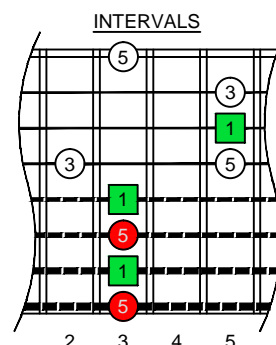

C
 major arpeggio
BAGED
 octaves
EAEADGBE
 Drop E + Drop A
 8-string guitar
 box shapes

www.cagedoctaves.com

Zon Brookes

BAGED octaves (Drop E + Drop A : 8-string guitar) C major arpeggio : 7A5A3 box shape

BAGED octaves (Drop E + Drop A : 8-string guitar) C major arpeggio ENTIRE FINGERBOARD NOTE NAMES : 7A5A3 box shape

BAGED octaves (Drop E + Drop A : 8-string guitar) C major arpeggio ENTIRE FINGERBOARD INTERVALS : 7A5A3 box shape