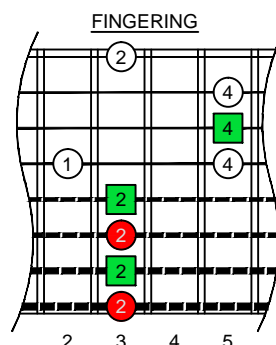

C
 major arpeggio
BAGED
 octaves
EAEADGBE
 Drop E + Drop A
 8-string guitar
 box shapes

www.cagedoctaves.com

Zon Brookes

BAGED octaves (Drop E + Drop A : 8-string guitar) C major arpeggio : 7A5A3 box shape

BAGED octaves (Drop E + Drop A : 8-string guitar) C major arpeggio ENTIRE FINGERBOARD NOTE NAMES : 7A5A3 box shape

BAGED octaves (Drop E + Drop A : 8-string guitar) C major arpeggio ENTIRE FINGERBOARD INTERVALS : 7A5A3 box shape