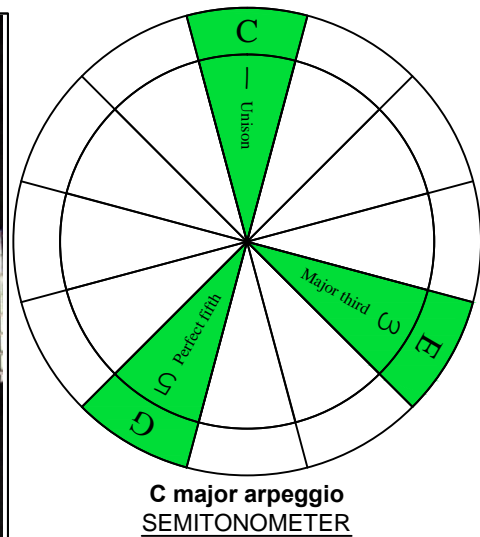

C
 major arpeggio
BAGED
 octaves
EAEADGBE
 Drop E + Drop A
 8-string guitar
 box shapes

www.cagedoctaves.com

Zon Brookes

BAGED octaves (Drop E + Drop A : 8-string guitar) C major arpeggio : 7A5A3 box shape

BAGED octaves (Drop E + Drop A : 8-string guitar) C major arpeggio ENTIRE FINGERBOARD NOTE NAMES : 7A5A3 box shape

BAGED octaves (Drop E + Drop A : 8-string guitar) C major arpeggio ENTIRE FINGERBOARD INTERVALS : 7A5A3 box shape