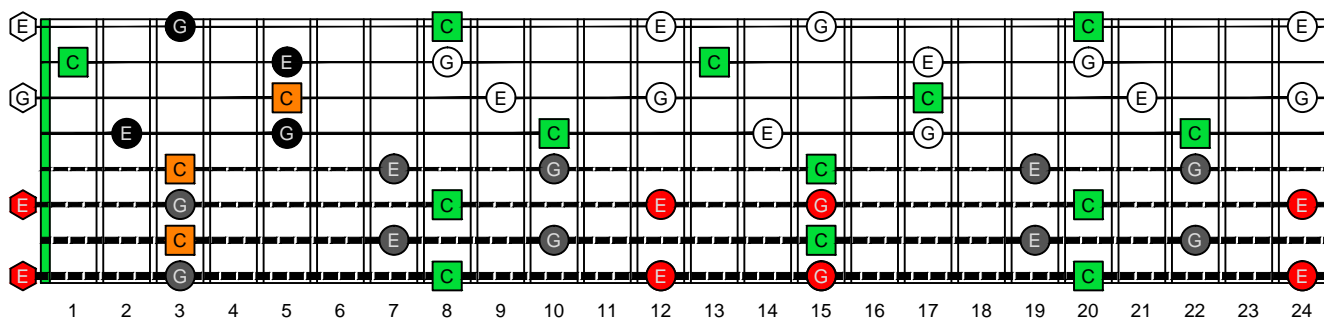

C
 major arpeggio
BAGED
 octaves
EAEADGBE
 Drop E + Drop A
 8-string guitar
 box shapes

www.cagedoctaves.com

Zon Brookes

BAGED octaves (Drop E + Drop A : 8-string guitar) C major arpeggio : 7A5A3 box shape

BAGED octaves (Drop E + Drop A : 8-string guitar) C major arpeggio ENTIRE FINGERBOARD NOTE NAMES : 7A5A3 box shape

BAGED octaves (Drop E + Drop A : 8-string guitar) C major arpeggio ENTIRE FINGERBOARD INTERVALS : 7A5A3 box shape