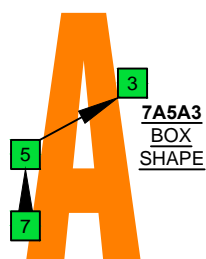

C
 major arpeggio
BAGED
 octaves
EAEADGBE
 Drop E + Drop A
 8-string guitar
 box shapes

www.cagedoctaves.com

Zon Brookes

BAGED octaves (Drop E + Drop A : 8-string guitar) C major arpeggio : 7A5A3 box shape

BAGED octaves (Drop E + Drop A : 8-string guitar) C major arpeggio ENTIRE FINGERBOARD NOTE NAMES : 7A5A3 box shape

BAGED octaves (Drop E + Drop A : 8-string guitar) C major arpeggio ENTIRE FINGERBOARD INTERVALS : 7A5A3 box shape