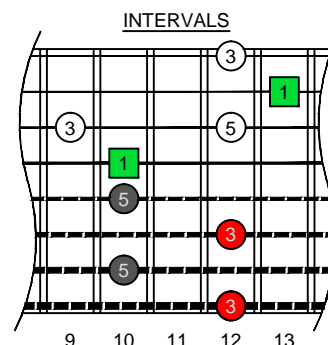

C major arpeggio
BAGED
octaves
EAEADGBE
Drop E + Drop A
8-string guitar
box shapes

C major arpeggio
SEMITONOMETER

4D2
BOX
SHAPE

www.cagedoctaves.com

Zon Brookes

BAGED octaves (Drop E + Drop A : 8-string guitar) C major arpeggio : 4D2 box shape

BAGED octaves (Drop E + Drop A : 8-string guitar) C major arpeggio ENTIRE FINGERBOARD NOTE NAMES : 4D2 box shape

BAGED octaves (Drop E + Drop A : 8-string guitar) C major arpeggio ENTIRE FINGERBOARD INTERVALS : 4D2 box shape