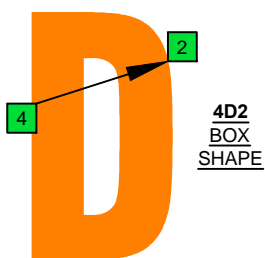

C major arpeggio
BAGED
octaves
EAEADGBE
Drop E + Drop A
8-string guitar
box shapes

C major arpeggio
SEMITONOMETER

4D2
BOX
SHAPE

www.cagedoctaves.com

Zon Brookes

BAGED octaves (Drop E + Drop A : 8-string guitar) C major arpeggio : 4D2 box shape

BAGED octaves (Drop E + Drop A : 8-string guitar) C major arpeggio ENTIRE FINGERBOARD NOTE NAMES : 4D2 box shape

BAGED octaves (Drop E + Drop A : 8-string guitar) C major arpeggio ENTIRE FINGERBOARD INTERVALS : 4D2 box shape