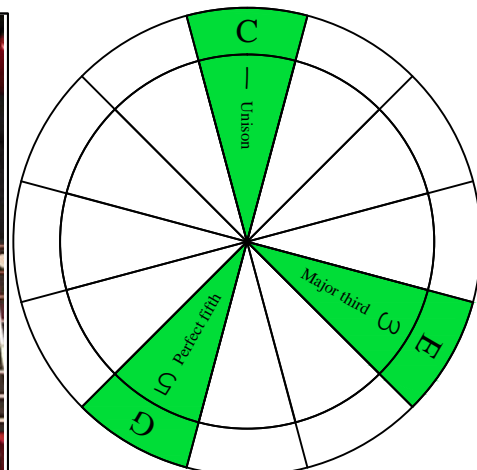

C major arpeggio
BAGED
octaves
EAEADGBE
Drop E + Drop A
8-string guitar
box shapes

C major arpeggio
SEMITONOMETER

4D2
BOX
SHAPE

www.cagedoctaves.com

Zon Brookes

BAGED octaves (Drop E + Drop A : 8-string guitar) C major arpeggio : 4D2 box shape

BAGED octaves (Drop E + Drop A : 8-string guitar) C major arpeggio ENTIRE FINGERBOARD NOTE NAMES : 4D2 box shape

BAGED octaves (Drop E + Drop A : 8-string guitar) C major arpeggio ENTIRE FINGERBOARD INTERVALS : 4D2 box shape