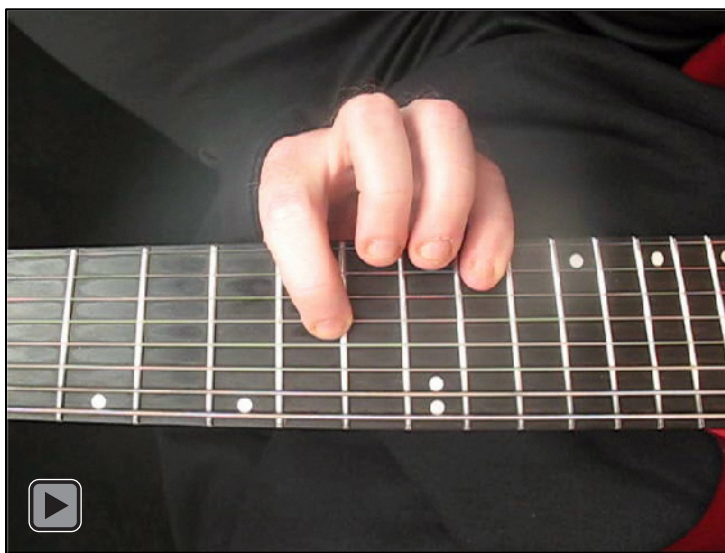

C major arpeggio
BAGED
octaves
EAEADGBE
Drop E + Drop A
8-string guitar
box shapes

C major arpeggio
SEMITONOMETER

4D2
BOX
SHAPE

www.cagedoctaves.com

Zon Brookes

BAGED octaves (Drop E + Drop A : 8-string guitar) C major arpeggio : 4D2 box shape

BAGED octaves (Drop E + Drop A : 8-string guitar) C major arpeggio ENTIRE FINGERBOARD NOTE NAMES : 4D2 box shape

BAGED octaves (Drop E + Drop A : 8-string guitar) C major arpeggio ENTIRE FINGERBOARD INTERVALS : 4D2 box shape