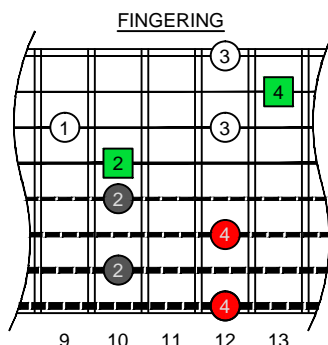

C major arpeggio
BAGED
octaves
EAEADGBE
Drop E + Drop A
8-string guitar
box shapes

C major arpeggio
SEMITONOMETER

4D2
BOX
SHAPE

www.cagedoctaves.com

Zon Brookes

BAGED octaves (Drop E + Drop A : 8-string guitar) C major arpeggio : 4D2 box shape

BAGED octaves (Drop E + Drop A : 8-string guitar) C major arpeggio ENTIRE FINGERBOARD NOTE NAMES : 4D2 box shape

BAGED octaves (Drop E + Drop A : 8-string guitar) C major arpeggio ENTIRE FINGERBOARD INTERVALS : 4D2 box shape