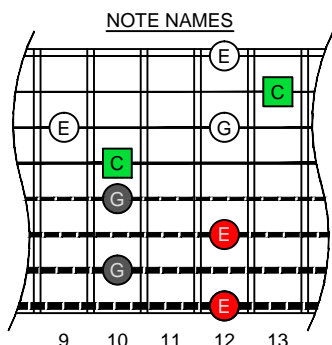

C major arpeggio
BAGED
octaves
EAEADGBE
Drop E + Drop A
8-string guitar
box shapes

C major arpeggio
SEMITONOMETER

4D2
BOX
SHAPE

www.cagedoctaves.com

Zon Brookes

BAGED octaves (Drop E + Drop A : 8-string guitar) C major arpeggio : 4D2 box shape

BAGED octaves (Drop E + Drop A : 8-string guitar) C major arpeggio ENTIRE FINGERBOARD NOTE NAMES : 4D2 box shape

BAGED octaves (Drop E + Drop A : 8-string guitar) C major arpeggio ENTIRE FINGERBOARD INTERVALS : 4D2 box shape