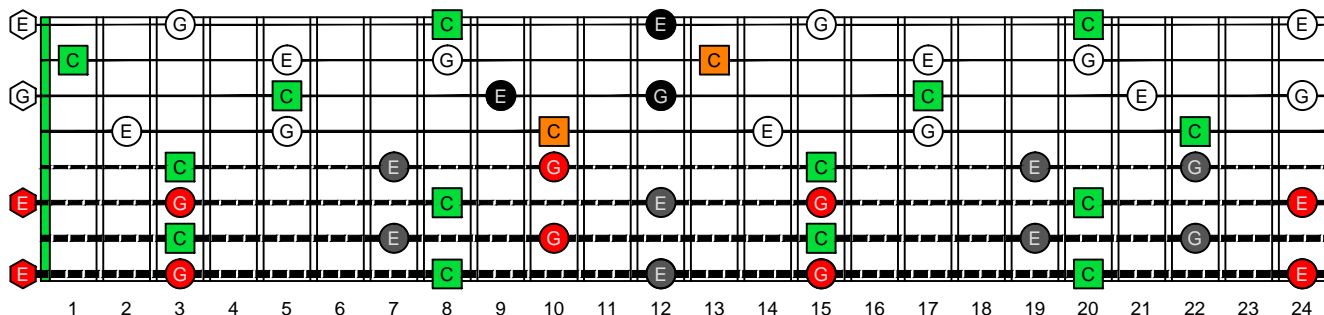

C major arpeggio
BAGED
octaves
EAEADGBE
Drop E + Drop A
8-string guitar
box shapes

C major arpeggio
SEMITONOMETER

4D2
BOX
SHAPE

www.cagedoctaves.com

Zon Brookes

BAGED octaves (Drop E + Drop A : 8-string guitar) C major arpeggio : 4D2 box shape

BAGED octaves (Drop E + Drop A : 8-string guitar) C major arpeggio ENTIRE FINGERBOARD NOTE NAMES : 4D2 box shape

BAGED octaves (Drop E + Drop A : 8-string guitar) C major arpeggio ENTIRE FINGERBOARD INTERVALS : 4D2 box shape