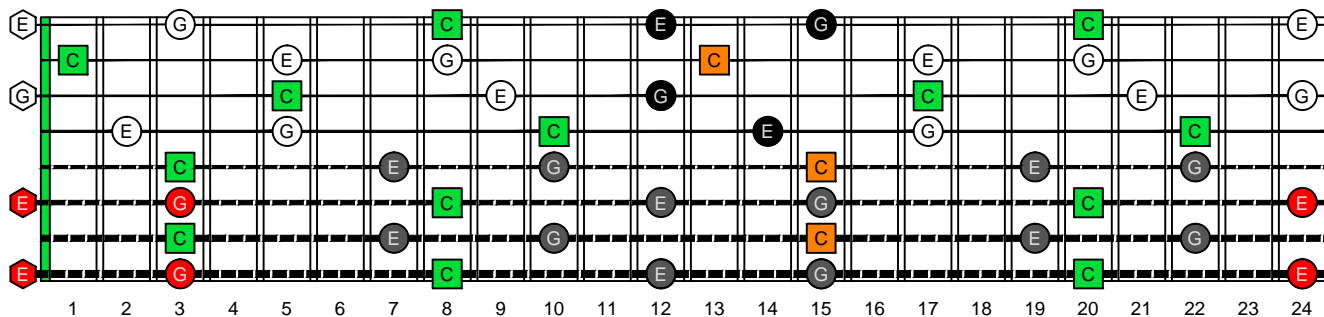

C major arpeggio
BAGED
octaves
EAEADGBE
Drop E + Drop A
8-string guitar
box shapes

C major arpeggio
SEMITONOMETER

7B5B2 at 12
BOX
SHAPE

www.cagedoctaves.com

Zon Brookes

BAGED octaves (Drop E + Drop A : 8-string guitar) C major arpeggio : 7B5B2 box shape at 12

BAGED octaves (Drop E + Drop A : 8-string guitar) C major arpeggio ENTIRE FINGERBOARD NOTE NAMES : 7B5B2 box shape at 12

BAGED octaves (Drop E + Drop A : 8-string guitar) C major arpeggio ENTIRE FINGERBOARD INTERVALS : 7B5B2 box shape at 12