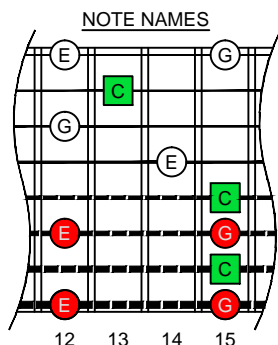

C major arpeggio
BAGED
octaves
EAEADGBE
Drop E + Drop A
8-string guitar
box shapes

C major arpeggio
SEMITONOMETER

7B5B2 at 12
BOX
SHAPE

www.cagedoctaves.com

Zon Brookes

BAGED octaves (Drop E + Drop A : 8-string guitar) C major arpeggio : 7B5B2 box shape at 12

BAGED octaves (Drop E + Drop A : 8-string guitar) C major arpeggio ENTIRE FINGERBOARD NOTE NAMES : 7B5B2 box shape at 12

BAGED octaves (Drop E + Drop A : 8-string guitar) C major arpeggio ENTIRE FINGERBOARD INTERVALS : 7B5B2 box shape at 12