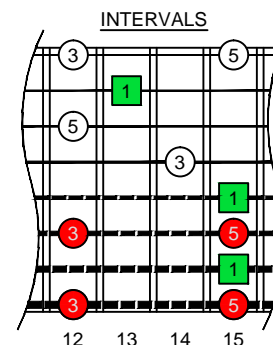

C major arpeggio
BAGED
octaves
EAEADGBE
Drop E + Drop A
8-string guitar
box shapes

C major arpeggio
SEMITONOMETER

7B5B2 at 12
BOX
SHAPE

www.cagedoctaves.com

Zon Brookes

BAGED octaves (Drop E + Drop A : 8-string guitar) C major arpeggio : 7B5B2 box shape at 12

BAGED octaves (Drop E + Drop A : 8-string guitar) C major arpeggio ENTIRE FINGERBOARD NOTE NAMES : 7B5B2 box shape at 12

BAGED octaves (Drop E + Drop A : 8-string guitar) C major arpeggio ENTIRE FINGERBOARD INTERVALS : 7B5B2 box shape at 12