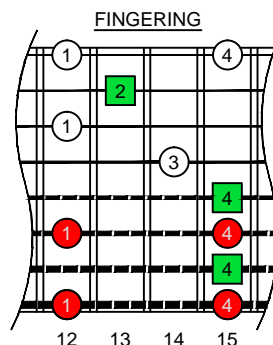

C major arpeggio
BAGED
octaves
EAEADGBE
Drop E + Drop A
8-string guitar
box shapes

C major arpeggio
SEMITONOMETER

7B5B2 at 12
BOX
SHAPE

www.cagedoctaves.com

Zon Brookes

BAGED octaves (Drop E + Drop A : 8-string guitar) C major arpeggio : 7B5B2 box shape at 12

BAGED octaves (Drop E + Drop A : 8-string guitar) C major arpeggio ENTIRE FINGERBOARD NOTE NAMES : 7B5B2 box shape at 12

BAGED octaves (Drop E + Drop A : 8-string guitar) C major arpeggio ENTIRE FINGERBOARD INTERVALS : 7B5B2 box shape at 12