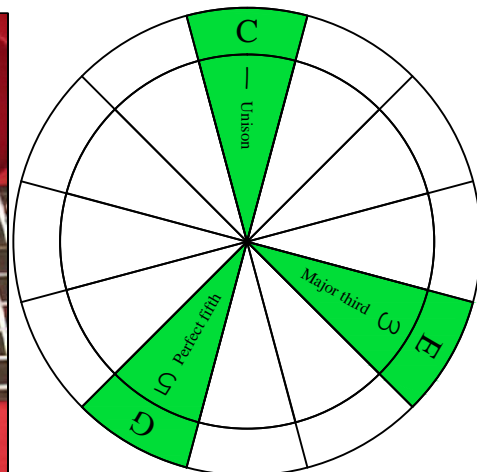

C major arpeggio
BAGED
octaves
EAEADGBE
Drop E + Drop A
8-string guitar
box shapes

C major arpeggio
SEMITONOMETER

7B5B2 at 12
BOX
SHAPE

www.cagedoctaves.com

Zon Brookes

BAGED octaves (Drop E + Drop A : 8-string guitar) C major arpeggio : 7B5B2 box shape at 12

BAGED octaves (Drop E + Drop A : 8-string guitar) C major arpeggio ENTIRE FINGERBOARD NOTE NAMES : 7B5B2 box shape at 12

BAGED octaves (Drop E + Drop A : 8-string guitar) C major arpeggio ENTIRE FINGERBOARD INTERVALS : 7B5B2 box shape at 12