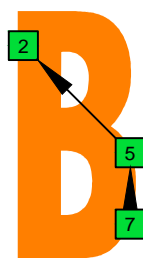

C major arpeggio
BAGED
octaves
EAEADGBE
Drop E + Drop A
8-string guitar
box shapes

C major arpeggio
SEMITONOMETER

7B5B2 at 12
BOX
SHAPE

www.cagedoctaves.com

Zon Brookes

BAGED octaves (Drop E + Drop A : 8-string guitar) C major arpeggio : 7B5B2 box shape at 12

BAGED octaves (Drop E + Drop A : 8-string guitar) C major arpeggio ENTIRE FINGERBOARD NOTE NAMES : 7B5B2 box shape at 12

BAGED octaves (Drop E + Drop A : 8-string guitar) C major arpeggio ENTIRE FINGERBOARD INTERVALS : 7B5B2 box shape at 12