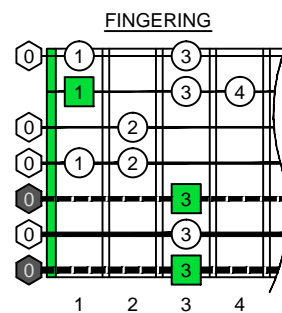

C
 major blues
 scale
BAGED
 octaves
AEADGBE
 Drop A
 7-string guitar
 box shapes

C major blues scale
 SEMITONOMETER

7B5B2
 BOX
 SHAPE

www.cagedoctaves.com

Zon Brookes

BAGED octaves (Drop A: 7-string guitar) C major blues scale : 7B5B2 box shape

BAGED octaves (Drop A : 7-string guitar) C major blues scale ENTIRE FINGERBOARD NOTE NAMES : 7B5B2 box shape

BAGED octaves (Drop A : 7-string guitar) C major blues scale ENTIRE FINGERBOARD INTERVALS : 7B5B2 box shape