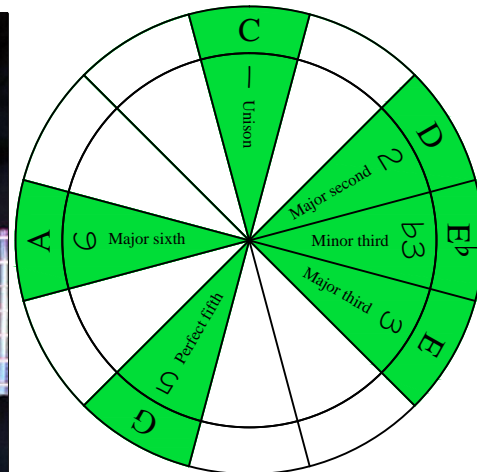

C
 major blues
 scale
BAGED
 octaves
AEADGBE
 Drop A
 7-string guitar
 box shapes

C major blues scale
 SEMITONOMETER

7B5B2
 BOX
 SHAPE

www.cagedoctaves.com

Zon Brookes

BAGED octaves (Drop A: 7-string guitar) C major blues scale : 7B5B2 box shape

BAGED octaves (Drop A : 7-string guitar) C major blues scale ENTIRE FINGERBOARD NOTE NAMES : 7B5B2 box shape

BAGED octaves (Drop A : 7-string guitar) C major blues scale ENTIRE FINGERBOARD INTERVALS : 7B5B2 box shape