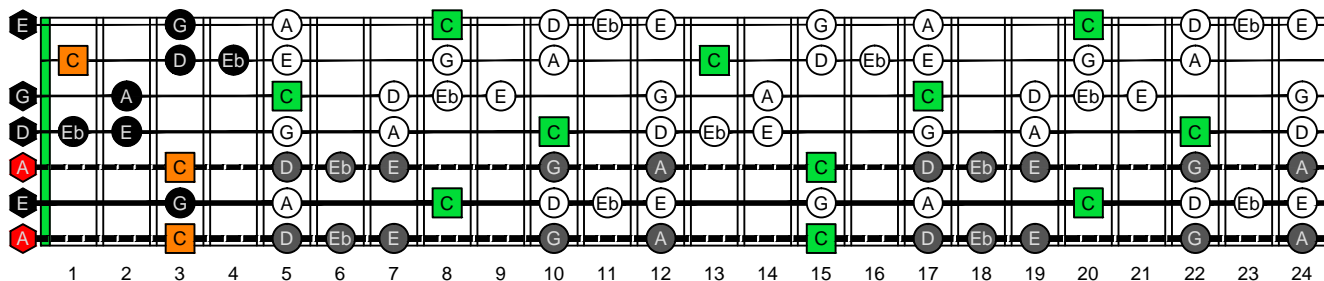

C
 major blues
 scale
BAGED
 octaves
AEADGBE
 Drop A
 7-string guitar
 box shapes

C major blues scale
 SEMITONOMETER

7B5B2
 BOX
 SHAPE

www.cagedoctaves.com

Zon Brookes

BAGED octaves (Drop A: 7-string guitar) C major blues scale : 7B5B2 box shape

BAGED octaves (Drop A : 7-string guitar) C major blues scale ENTIRE FINGERBOARD NOTE NAMES : 7B5B2 box shape

BAGED octaves (Drop A : 7-string guitar) C major blues scale ENTIRE FINGERBOARD INTERVALS : 7B5B2 box shape