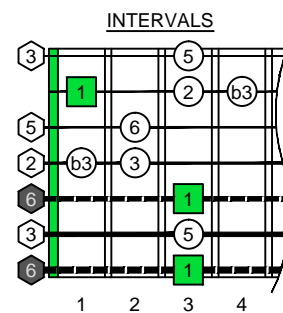

C
 major blues
 scale
BAGED
 octaves
AEADGBE
 Drop A
 7-string guitar
 box shapes

C major blues scale
 SEMITONOMETER

7B5B2
 BOX
 SHAPE

www.cagedoctaves.com

Zon Brookes

BAGED octaves (Drop A: 7-string guitar) C major blues scale : 7B5B2 box shape

BAGED octaves (Drop A : 7-string guitar) C major blues scale ENTIRE FINGERBOARD NOTE NAMES : 7B5B2 box shape

BAGED octaves (Drop A : 7-string guitar) C major blues scale ENTIRE FINGERBOARD INTERVALS : 7B5B2 box shape