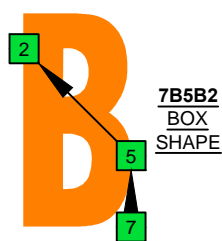

C
 major blues
 scale
BAGED
 octaves
AEADGBE
 Drop A
 7-string guitar
 box shapes

C major blues scale
 SEMITONOMETER

7B5B2
 BOX
 SHAPE

www.cagedoctaves.com

Zon Brookes

BAGED octaves (Drop A: 7-string guitar) C major blues scale : 7B5B2 box shape

BAGED octaves (Drop A : 7-string guitar) C major blues scale ENTIRE FINGERBOARD NOTE NAMES : 7B5B2 box shape

BAGED octaves (Drop A : 7-string guitar) C major blues scale ENTIRE FINGERBOARD INTERVALS : 7B5B2 box shape