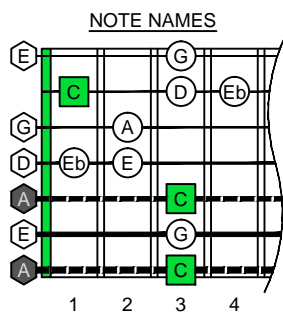

C
 major blues
 scale
BAGED
 octaves
AEADGBE
 Drop A
 7-string guitar
 box shapes

C major blues scale
 SEMITONOMETER

7B5B2
 BOX
 SHAPE

www.cagedoctaves.com

Zon Brookes

BAGED octaves (Drop A: 7-string guitar) C major blues scale : 7B5B2 box shape

BAGED octaves (Drop A : 7-string guitar) C major blues scale ENTIRE FINGERBOARD NOTE NAMES : 7B5B2 box shape

BAGED octaves (Drop A : 7-string guitar) C major blues scale ENTIRE FINGERBOARD INTERVALS : 7B5B2 box shape