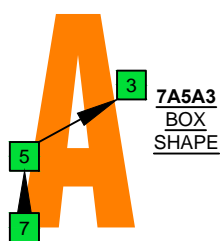

**C**  
 major blues  
 scale  
**BAGED**  
 octaves  
**A E A D G B E**  
 Drop A  
 7-string guitar  
 box shapes

**C major blues scale SEMITONOMETER**

**7A5A3 BOX SHAPE**

www.cagedoctaves.com

Zon Brookes

BAGED octaves (Drop A: 7-string guitar) C major blues scale : 7A5A3 box shape

**BAGED octaves (Drop A : 7-string guitar) C major blues scale ENTIRE FINGERBOARD NOTE NAMES : 6A5A3 box shape**

**BAGED octaves (Drop A : 7-string guitar) C major blues scale ENTIRE FINGERBOARD INTERVALS : 6A5A3 box shape**