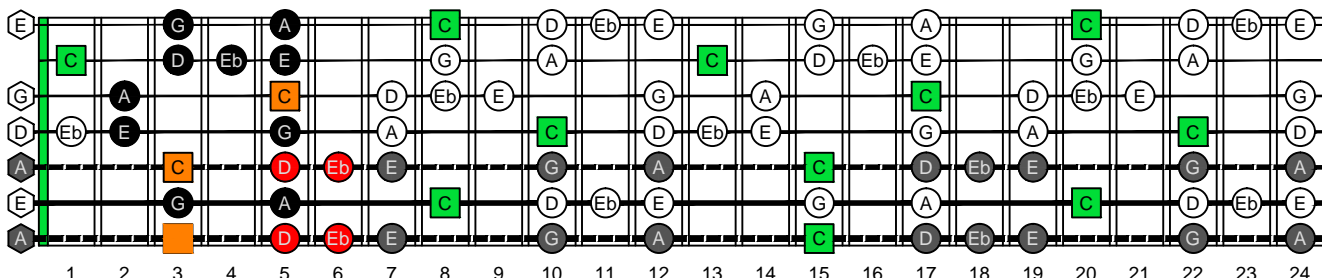

**C**  
 major blues  
 scale  
**BAGED**  
 octaves  
**A E A D G B E**  
 Drop A  
 7-string guitar  
 box shapes

**C major blues scale SEMITONOMETER**

**7A5A3 BOX SHAPE**

www.cagedoctaves.com

Zon Brookes

BAGED octaves (Drop A: 7-string guitar) C major blues scale : 7A5A3 box shape

**BAGED octaves (Drop A : 7-string guitar) C major blues scale ENTIRE FINGERBOARD NOTE NAMES : 6A5A3 box shape**

**BAGED octaves (Drop A : 7-string guitar) C major blues scale ENTIRE FINGERBOARD INTERVALS : 6A5A3 box shape**