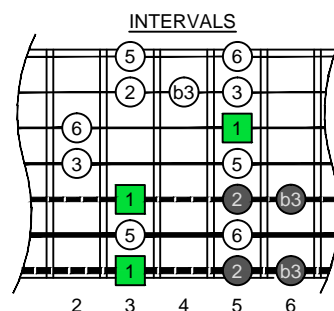

**C**  
 major blues  
 scale  
**BAGED**  
 octaves  
**A E A D G B E**  
 Drop A  
 7-string guitar  
 box shapes

**C major blues scale SEMITONOMETER**

**7A5A3 BOX SHAPE**

www.cagedoctaves.com

Zon Brookes

BAGED octaves (Drop A: 7-string guitar) C major blues scale : 7A5A3 box shape

**BAGED octaves (Drop A : 7-string guitar) C major blues scale ENTIRE FINGERBOARD NOTE NAMES : 6A5A3 box shape**

**BAGED octaves (Drop A : 7-string guitar) C major blues scale ENTIRE FINGERBOARD INTERVALS : 6A5A3 box shape**