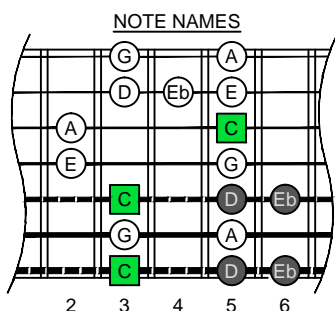

**C**  
 major blues  
 scale  
**BAGED**  
 octaves  
**A E A D G B E**  
 Drop A  
 7-string guitar  
 box shapes

**C major blues scale SEMITONOMETER**

**7A5A3 BOX SHAPE**

www.cagedoctaves.com

Zon Brookes

BAGED octaves (Drop A: 7-string guitar) C major blues scale : 7A5A3 box shape

**BAGED octaves (Drop A : 7-string guitar) C major blues scale ENTIRE FINGERBOARD NOTE NAMES : 6A5A3 box shape**

**BAGED octaves (Drop A : 7-string guitar) C major blues scale ENTIRE FINGERBOARD INTERVALS : 6A5A3 box shape**