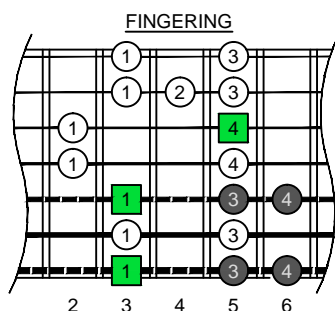

**C**  
 major blues  
 scale  
**BAGED**  
 octaves  
**A E A D G B E**  
 Drop A  
 7-string guitar  
 box shapes

**C major blues scale SEMITONOMETER**

**7A5A3 BOX SHAPE**

www.cagedoctaves.com

Zon Brookes

BAGED octaves (Drop A: 7-string guitar) C major blues scale : 7A5A3 box shape

**BAGED octaves (Drop A : 7-string guitar) C major blues scale ENTIRE FINGERBOARD NOTE NAMES : 6A5A3 box shape**

**BAGED octaves (Drop A : 7-string guitar) C major blues scale ENTIRE FINGERBOARD INTERVALS : 6A5A3 box shape**