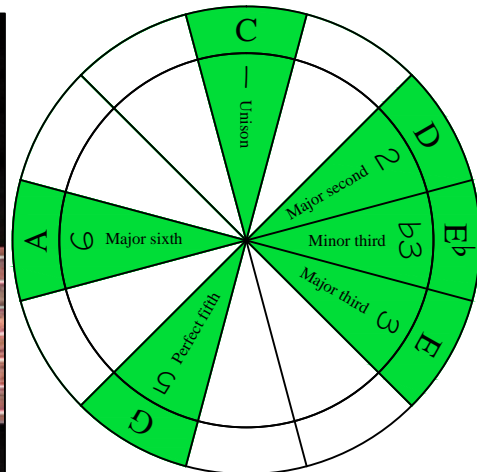

**C**  
 major blues  
 scale  
**BAGED**  
 octaves  
**A E A D G B E**  
 Drop A  
 7-string guitar  
 box shapes

**C major blues scale SEMITONOMETER**

**7A5A3 BOX SHAPE**

www.cagedoctaves.com

Zon Brookes

BAGED octaves (Drop A: 7-string guitar) C major blues scale : 7A5A3 box shape

**BAGED octaves (Drop A : 7-string guitar) C major blues scale ENTIRE FINGERBOARD NOTE NAMES : 6A5A3 box shape**

**BAGED octaves (Drop A : 7-string guitar) C major blues scale ENTIRE FINGERBOARD INTERVALS : 6A5A3 box shape**