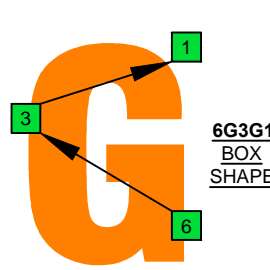

C
 major blues
 scale
BAGED
 octaves
AEADGBE
 Drop A
 7-string guitar
 box shapes

C major blues scale SEMITONOMETER

6G3G1 BOX SHAPE

www.cagedoctaves.com

Zon Brookes

BAGED octaves (Drop A: 7-string guitar) C major blues scale : 6G3G1 box shape

BAGED octaves (Drop A : 7-string guitar) C major blues scale ENTIRE FINGERBOARD NOTE NAMES : 6G3G1 box shape

BAGED octaves (Drop A : 7-string guitar) C major blues scale ENTIRE FINGERBOARD INTERVALS : 6G3G1 box shape