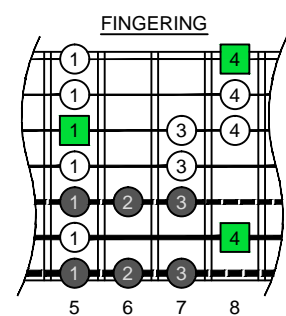

C
 major blues
 scale
BAGED
 octaves
AEADGBE
 Drop A
 7-string guitar
 box shapes

C major blues scale SEMITONOMETER

6G3G1 BOX SHAPE

www.cagedoctaves.com

Zon Brookes

BAGED octaves (Drop A: 7-string guitar) C major blues scale : 6G3G1 box shape

BAGED octaves (Drop A : 7-string guitar) C major blues scale ENTIRE FINGERBOARD NOTE NAMES : 6G3G1 box shape

BAGED octaves (Drop A : 7-string guitar) C major blues scale ENTIRE FINGERBOARD INTERVALS : 6G3G1 box shape