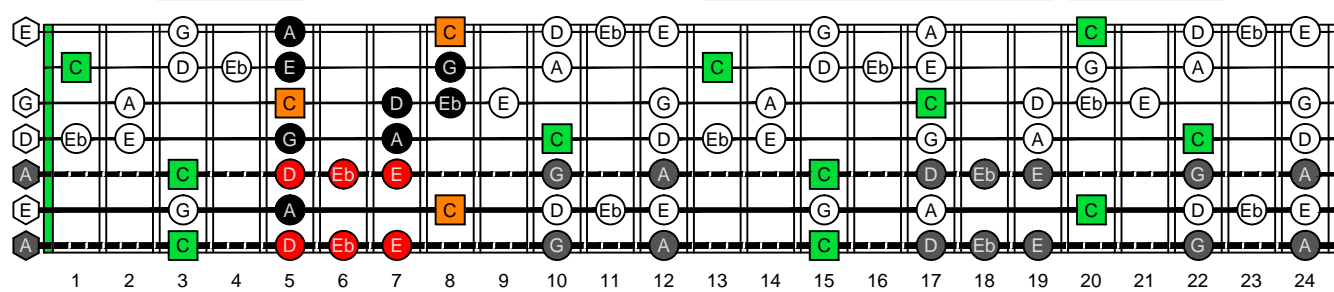

C
 major blues
 scale
BAGED
 octaves
AEADGBE
 Drop A
 7-string guitar
 box shapes

C major blues scale SEMITONOMETER

6G3G1 BOX SHAPE

www.cagedoctaves.com

Zon Brookes

BAGED octaves (Drop A: 7-string guitar) C major blues scale : 6G3G1 box shape

BAGED octaves (Drop A : 7-string guitar) C major blues scale ENTIRE FINGERBOARD NOTE NAMES : 6G3G1 box shape

BAGED octaves (Drop A : 7-string guitar) C major blues scale ENTIRE FINGERBOARD INTERVALS : 6G3G1 box shape