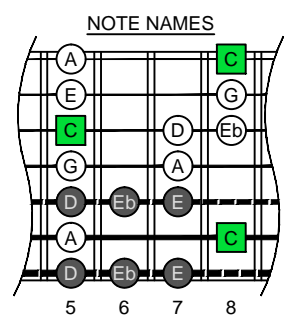

C
 major blues
 scale
BAGED
 octaves
AEADGBE
 Drop A
 7-string guitar
 box shapes

C major blues scale SEMITONOMETER

6G3G1 BOX SHAPE

www.cagedoctaves.com

Zon Brookes

BAGED octaves (Drop A: 7-string guitar) C major blues scale : 6G3G1 box shape

BAGED octaves (Drop A : 7-string guitar) C major blues scale ENTIRE FINGERBOARD NOTE NAMES : 6G3G1 box shape

BAGED octaves (Drop A : 7-string guitar) C major blues scale ENTIRE FINGERBOARD INTERVALS : 6G3G1 box shape