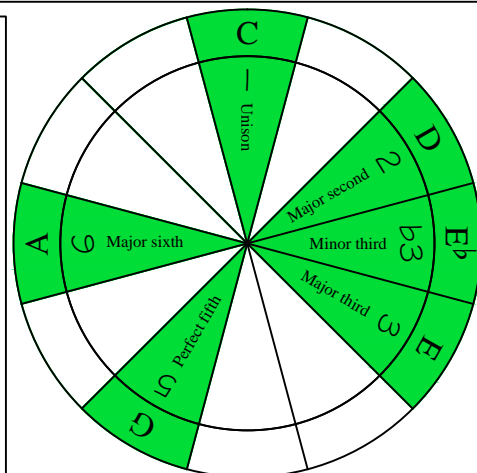

C
 major blues
 scale
BAGED
 octaves
AEADGBE
 Drop A
 7-string guitar
 box shapes

C major blues scale SEMITONOMETER

6G3G1 BOX SHAPE

www.cagedoctaves.com

Zon Brookes

BAGED octaves (Drop A: 7-string guitar) C major blues scale : 6G3G1 box shape

BAGED octaves (Drop A : 7-string guitar) C major blues scale ENTIRE FINGERBOARD NOTE NAMES : 6G3G1 box shape

BAGED octaves (Drop A : 7-string guitar) C major blues scale ENTIRE FINGERBOARD INTERVALS : 6G3G1 box shape