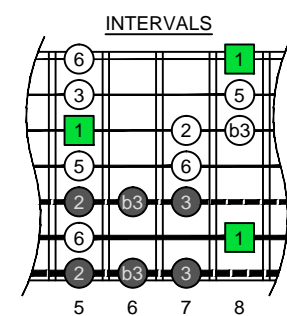

C
 major blues
 scale
BAGED
 octaves
AEADGBE
 Drop A
 7-string guitar
 box shapes

C major blues scale SEMITONOMETER

6G3G1 BOX SHAPE

www.cagedoctaves.com

Zon Brookes

BAGED octaves (Drop A: 7-string guitar) C major blues scale : 6G3G1 box shape

BAGED octaves (Drop A : 7-string guitar) C major blues scale ENTIRE FINGERBOARD NOTE NAMES : 6G3G1 box shape

BAGED octaves (Drop A : 7-string guitar) C major blues scale ENTIRE FINGERBOARD INTERVALS : 6G3G1 box shape