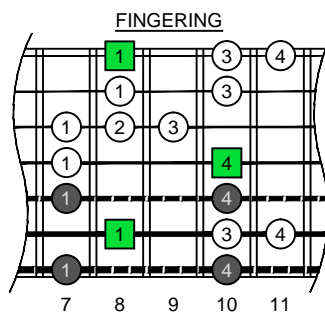

C
major blues
scale
BAGED
octaves
AEADGBE
Drop A
7-string guitar
box shapes

C major blues scale
SEMITONOMETER

6E4E1
BOX
SHAPE

www.cagedoctaves.com

Zon Brookes

BAGED octaves (Drop A: 7-string guitar) C major blues scale : 6E4E1 box shape

BAGED octaves (Drop A : 7-string guitar) C major blues scale ENTIRE FINGERBOARD NOTE NAMES : 6E4E1 box shape

BAGED octaves (Drop A : 7-string guitar) C major blues scale ENTIRE FINGERBOARD INTERVALS : 6E4E1 box shape