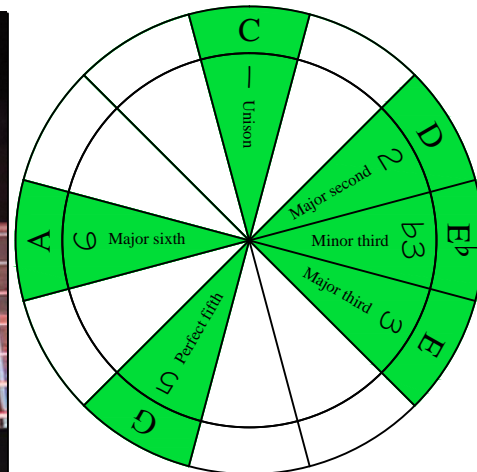

C
major blues
scale
BAGED
octaves
AEADGBE
Drop A
7-string guitar
box shapes

C major blues scale
SEMITONOMETER

6E4E1
BOX
SHAPE

www.cagedoctaves.com

Zon Brookes

BAGED octaves (Drop A: 7-string guitar) C major blues scale : 6E4E1 box shape

BAGED octaves (Drop A : 7-string guitar) C major blues scale ENTIRE FINGERBOARD NOTE NAMES : 6E4E1 box shape

BAGED octaves (Drop A : 7-string guitar) C major blues scale ENTIRE FINGERBOARD INTERVALS : 6E4E1 box shape