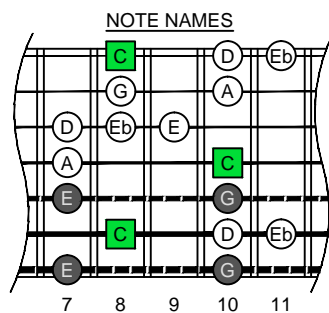

C
major blues
scale
BAGED
octaves
AEADGBE
Drop A
7-string guitar
box shapes

C major blues scale
SEMITONOMETER

6E4E1
BOX
SHAPE

www.cagedoctaves.com

Zon Brookes

BAGED octaves (Drop A: 7-string guitar) C major blues scale : 6E4E1 box shape

BAGED octaves (Drop A : 7-string guitar) C major blues scale ENTIRE FINGERBOARD NOTE NAMES : 6E4E1 box shape

BAGED octaves (Drop A : 7-string guitar) C major blues scale ENTIRE FINGERBOARD INTERVALS : 6E4E1 box shape