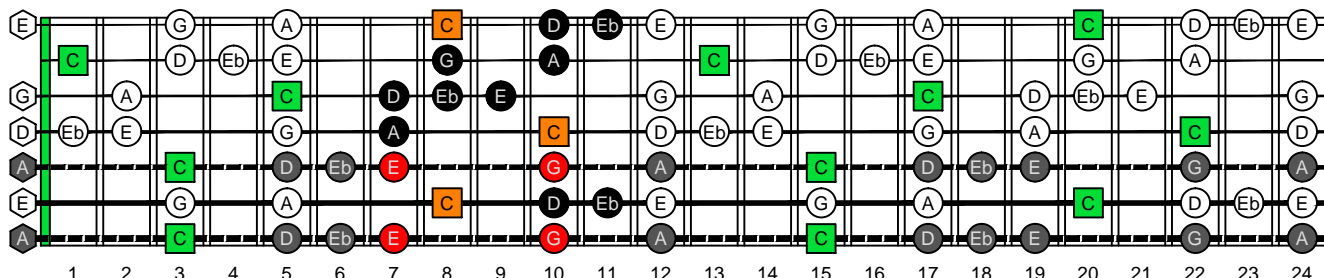

C
major blues
scale
BAGED
octaves
AEADGBE
Drop A
7-string guitar
box shapes

C major blues scale
SEMITONOMETER

6E4E1
BOX
SHAPE

www.cagedoctaves.com

Zon Brookes

BAGED octaves (Drop A: 7-string guitar) C major blues scale : 6E4E1 box shape

BAGED octaves (Drop A : 7-string guitar) C major blues scale ENTIRE FINGERBOARD NOTE NAMES : 6E4E1 box shape

BAGED octaves (Drop A : 7-string guitar) C major blues scale ENTIRE FINGERBOARD INTERVALS : 6E4E1 box shape