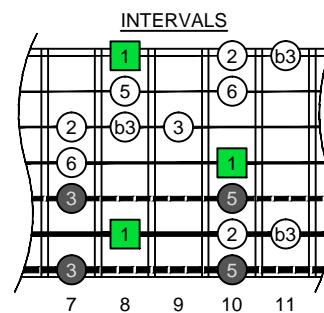

C
major blues
scale
BAGED
octaves
AEADGBE
Drop A
7-string guitar
box shapes

C major blues scale
SEMITONOMETER

6E4E1
BOX
SHAPE

www.cagedoctaves.com

Zon Brookes

BAGED octaves (Drop A: 7-string guitar) C major blues scale : 6E4E1 box shape

BAGED octaves (Drop A : 7-string guitar) C major blues scale ENTIRE FINGERBOARD NOTE NAMES : 6E4E1 box shape

BAGED octaves (Drop A : 7-string guitar) C major blues scale ENTIRE FINGERBOARD INTERVALS : 6E4E1 box shape