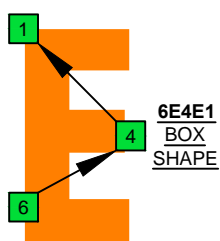

C
major blues
scale
BAGED
octaves
AEADGBE
Drop A
7-string guitar
box shapes

C major blues scale
SEMITONOMETER

6E4E1
BOX
SHAPE

www.cagedoctaves.com

Zon Brookes

BAGED octaves (Drop A: 7-string guitar) C major blues scale : 6E4E1 box shape

BAGED octaves (Drop A : 7-string guitar) C major blues scale ENTIRE FINGERBOARD NOTE NAMES : 6E4E1 box shape

BAGED octaves (Drop A : 7-string guitar) C major blues scale ENTIRE FINGERBOARD INTERVALS : 6E4E1 box shape