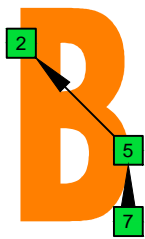

**C**  
 major blues  
 scale  
**BAGED**  
 octaves  
**AEADGBE**  
 Drop A  
 7-string guitar  
 box shapes

**7B5B2 at 12**  
 BOX  
 SHAPE

www.cagedoctaves.com

Zon Brookes

BAGED octaves (Drop A: 7-string guitar) C major blues scale : 7B5B2 box shape at 12

**BAGED octaves (Drop A : 7-string guitar) C major blues scale ENTIRE FINGERBOARD NOTE NAMES : 7B5B2 box shape at 12**

**BAGED octaves (Drop A : 7-string guitar) C major blues scale ENTIRE FINGERBOARD INTERVALS : 7B5B2 box shape at 12**