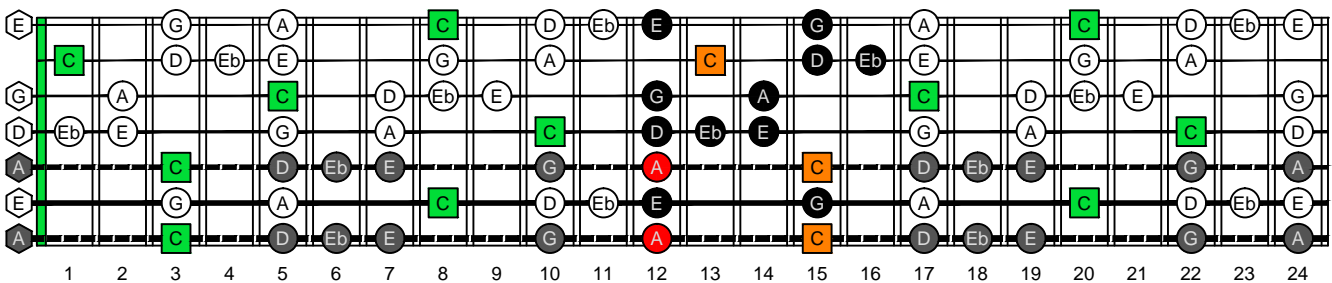

**C**  
 major blues  
 scale  
**BAGED**  
 octaves  
**AEADGBE**  
 Drop A  
 7-string guitar  
 box shapes

**7B5B2 at 12**  
 BOX  
 SHAPE

www.cagedoctaves.com

Zon Brookes

BAGED octaves (Drop A: 7-string guitar) C major blues scale : 7B5B2 box shape at 12

**BAGED octaves (Drop A : 7-string guitar) C major blues scale ENTIRE FINGERBOARD NOTE NAMES : 7B5B2 box shape at 12**

**BAGED octaves (Drop A : 7-string guitar) C major blues scale ENTIRE FINGERBOARD INTERVALS : 7B5B2 box shape at 12**