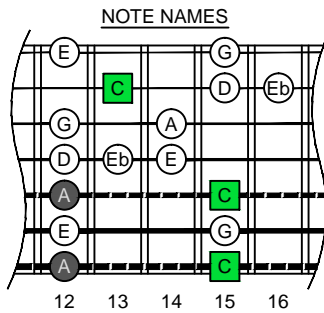

**C**  
 major blues  
 scale  
**BAGED**  
 octaves  
**AEADGBE**  
 Drop A  
 7-string guitar  
 box shapes

**7B5B2 at 12**  
 BOX  
 SHAPE

www.cagedoctaves.com

Zon Brookes

BAGED octaves (Drop A: 7-string guitar) C major blues scale : 7B5B2 box shape at 12

**BAGED octaves (Drop A : 7-string guitar) C major blues scale ENTIRE FINGERBOARD NOTE NAMES : 7B5B2 box shape at 12**

**BAGED octaves (Drop A : 7-string guitar) C major blues scale ENTIRE FINGERBOARD INTERVALS : 7B5B2 box shape at 12**