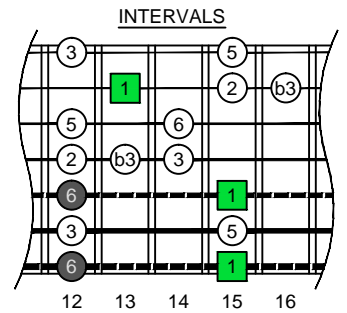

**C**  
 major blues  
 scale  
**BAGED**  
 octaves  
**AEADGBE**  
 Drop A  
 7-string guitar  
 box shapes

**7B5B2 at 12**  
 BOX  
 SHAPE

www.cagedoctaves.com

Zon Brookes

BAGED octaves (Drop A: 7-string guitar) C major blues scale : 7B5B2 box shape at 12

**BAGED octaves (Drop A : 7-string guitar) C major blues scale ENTIRE FINGERBOARD NOTE NAMES : 7B5B2 box shape at 12**

**BAGED octaves (Drop A : 7-string guitar) C major blues scale ENTIRE FINGERBOARD INTERVALS : 7B5B2 box shape at 12**