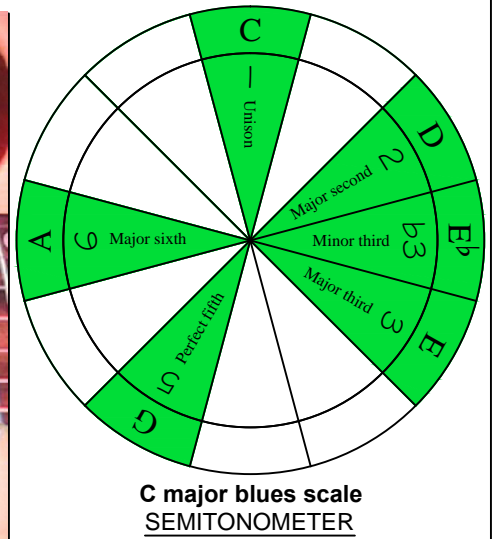

**C**  
 major blues  
 scale  
**BAGED**  
 octaves  
**AEADGBE**  
 Drop A  
 7-string guitar  
 box shapes

**7B5B2 at 12**  
 BOX  
 SHAPE

www.cagedoctaves.com

Zon Brookes

BAGED octaves (Drop A: 7-string guitar) C major blues scale : 7B5B2 box shape at 12

**BAGED octaves (Drop A : 7-string guitar) C major blues scale ENTIRE FINGERBOARD NOTE NAMES : 7B5B2 box shape at 12**

**BAGED octaves (Drop A : 7-string guitar) C major blues scale ENTIRE FINGERBOARD INTERVALS : 7B5B2 box shape at 12**