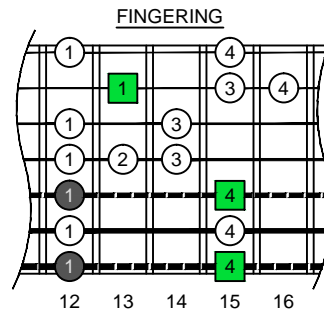

**C**  
 major blues  
 scale  
**BAGED**  
 octaves  
**AEADGBE**  
 Drop A  
 7-string guitar  
 box shapes

**7B5B2 at 12**  
 BOX  
 SHAPE

www.cagedoctaves.com

Zon Brookes

BAGED octaves (Drop A: 7-string guitar) C major blues scale : 7B5B2 box shape at 12

**BAGED octaves (Drop A : 7-string guitar) C major blues scale ENTIRE FINGERBOARD NOTE NAMES : 7B5B2 box shape at 12**

**BAGED octaves (Drop A : 7-string guitar) C major blues scale ENTIRE FINGERBOARD INTERVALS : 7B5B2 box shape at 12**