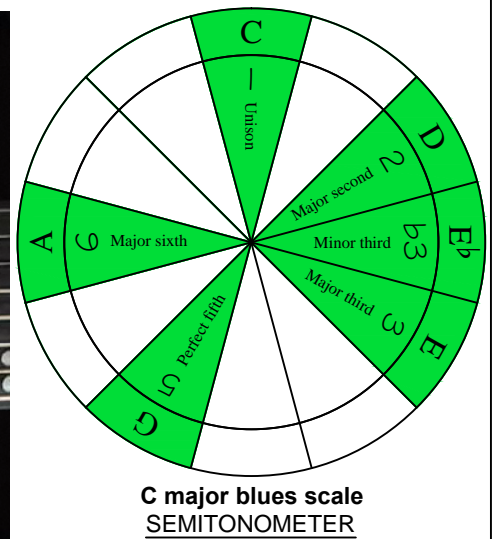

**C**  
**major blues**  
**scale**  
**BAGED**  
**octaves**  
**EBEADGBE**  
**Drop E:**  
**8-string guitar**  
**box shapes**

www.cagedoctaves.com

Zon Brookes

BAGED octaves (Drop E : 8-string guitar) C major blues scale : 8G6G3G1 box shape

**BAGED octaves (Drop E : 8-string guitar) C major blues scale ENTIRE FINGERBOARD NOTE NAMES : 8G6G3G1 box shape**

**BAGED octaves (Drop E : 8-string guitar) C major blues scale ENTIRE FINGERBOARD INTERVALS : 8G6G3G1 box shape**