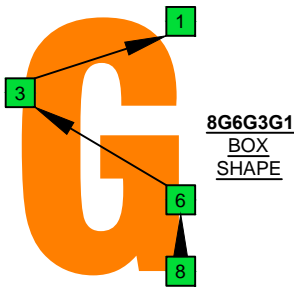

**C**  
**major blues**  
**scale**  
**BAGED**  
**octaves**  
**EBEADGBE**  
**Drop E:**  
**8-string guitar**  
**box shapes**

www.cagedoctaves.com

Zon Brookes

BAGED octaves (Drop E : 8-string guitar) C major blues scale : 8G6G3G1 box shape

**BAGED octaves (Drop E : 8-string guitar) C major blues scale ENTIRE FINGERBOARD NOTE NAMES : 8G6G3G1 box shape**

**BAGED octaves (Drop E : 8-string guitar) C major blues scale ENTIRE FINGERBOARD INTERVALS : 8G6G3G1 box shape**