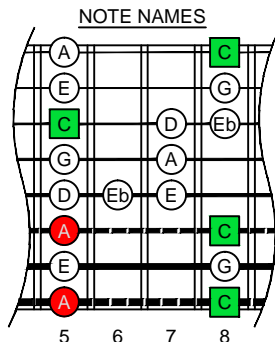

**C**  
**major blues**  
**scale**  
**BAGED**  
**octaves**  
**EBEADGBE**  
**Drop E:**  
**8-string guitar**  
**box shapes**

www.cagedoctaves.com

Zon Brookes

BAGED octaves (Drop E : 8-string guitar) C major blues scale : 8G6G3G1 box shape

**BAGED octaves (Drop E : 8-string guitar) C major blues scale ENTIRE FINGERBOARD NOTE NAMES : 8G6G3G1 box shape**

**BAGED octaves (Drop E : 8-string guitar) C major blues scale ENTIRE FINGERBOARD INTERVALS : 8G6G3G1 box shape**