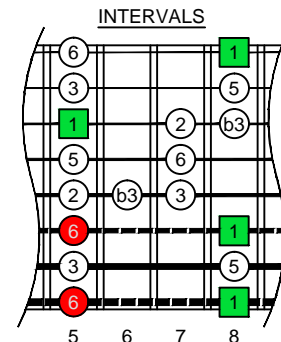

**C**  
**major blues**  
**scale**  
**BAGED**  
**octaves**  
**EBEADGBE**  
**Drop E:**  
**8-string guitar**  
**box shapes**

www.cagedoctaves.com

Zon Brookes

BAGED octaves (Drop E : 8-string guitar) C major blues scale : 8G6G3G1 box shape

**BAGED octaves (Drop E : 8-string guitar) C major blues scale ENTIRE FINGERBOARD NOTE NAMES : 8G6G3G1 box shape**

**BAGED octaves (Drop E : 8-string guitar) C major blues scale ENTIRE FINGERBOARD INTERVALS : 8G6G3G1 box shape**