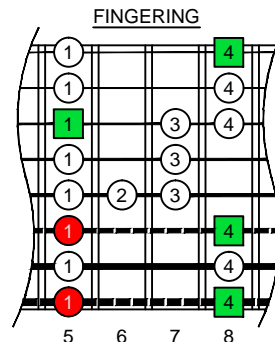

**C**  
**major blues**  
**scale**  
**BAGED**  
**octaves**  
**EBEADGBE**  
**Drop E:**  
**8-string guitar**  
**box shapes**

www.cagedoctaves.com

Zon Brookes

BAGED octaves (Drop E : 8-string guitar) C major blues scale : 8G6G3G1 box shape

**BAGED octaves (Drop E : 8-string guitar) C major blues scale ENTIRE FINGERBOARD NOTE NAMES : 8G6G3G1 box shape**

**BAGED octaves (Drop E : 8-string guitar) C major blues scale ENTIRE FINGERBOARD INTERVALS : 8G6G3G1 box shape**