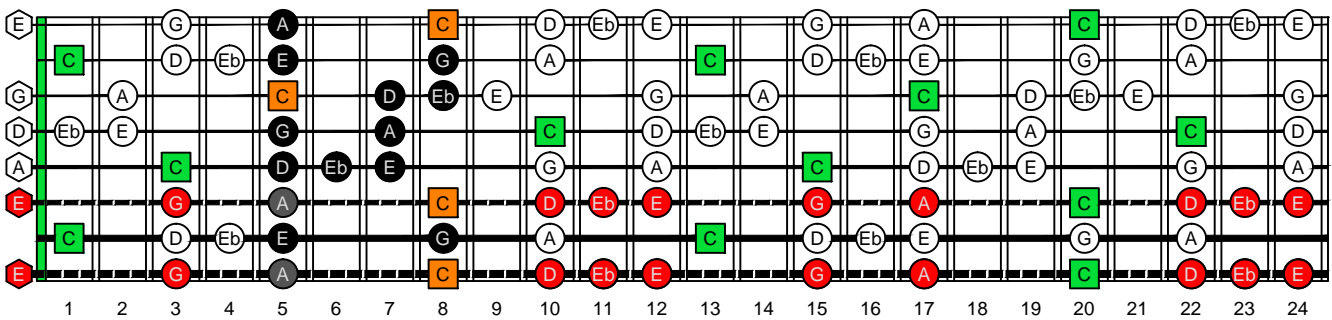

**C**  
**major blues**  
**scale**  
**BAGED**  
**octaves**  
**EBEADGBE**  
**Drop E:**  
**8-string guitar**  
**box shapes**

www.cagedoctaves.com

Zon Brookes

BAGED octaves (Drop E : 8-string guitar) C major blues scale : 8G6G3G1 box shape

**BAGED octaves (Drop E : 8-string guitar) C major blues scale ENTIRE FINGERBOARD NOTE NAMES : 8G6G3G1 box shape**

**BAGED octaves (Drop E : 8-string guitar) C major blues scale ENTIRE FINGERBOARD INTERVALS : 8G6G3G1 box shape**