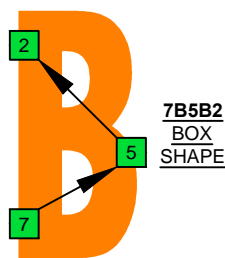

C^Δm
 major-minor
 arpeggio

BAGED
 octaves
E B E A D G B E
 Drop E:
 8-string guitar
 box shapes

www.cagedoctaves.com

Zon Brookes

BAGED octaves (Drop E : 8-string guitar) C major-minor arpeggio : 7B5B2 box shape

BAGED octaves (Drop E : 8-string guitar) C major-minor arpeggio ENTIRE FINGERBOARD NOTE NAMES : 7B5B2 box shape

BAGED octaves (Drop E : 8-string guitar) C major-minor arpeggio ENTIRE FINGERBOARD INTERVALS : 7B5B2 box shape