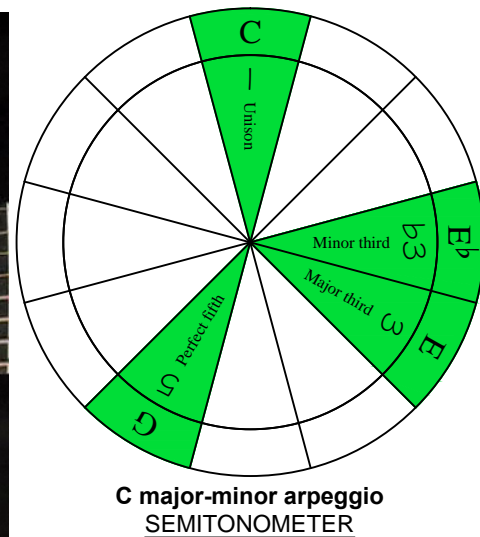

C^Δm
 major-minor
 arpeggio

BAGED
 octaves
E B E A D G B E
 Drop E:
 8-string guitar
 box shapes

www.cagedoctaves.com

Zon Brookes

BAGED octaves (Drop E : 8-string guitar) C major-minor arpeggio : 7B5B2 box shape

BAGED octaves (Drop E : 8-string guitar) C major-minor arpeggio ENTIRE FINGERBOARD NOTE NAMES : 7B5B2 box shape

BAGED octaves (Drop E : 8-string guitar) C major-minor arpeggio ENTIRE FINGERBOARD INTERVALS : 7B5B2 box shape