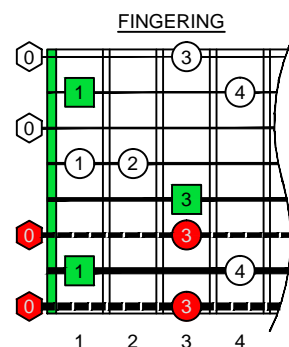

C^Δm
 major-minor
 arpeggio

BAGED
 octaves
E B E A D G B E
 Drop E:
 8-string guitar
 box shapes

www.cagedoctaves.com

Zon Brookes

BAGED octaves (Drop E : 8-string guitar) C major-minor arpeggio : 7B5B2 box shape

BAGED octaves (Drop E : 8-string guitar) C major-minor arpeggio ENTIRE FINGERBOARD NOTE NAMES : 7B5B2 box shape

BAGED octaves (Drop E : 8-string guitar) C major-minor arpeggio ENTIRE FINGERBOARD INTERVALS : 7B5B2 box shape