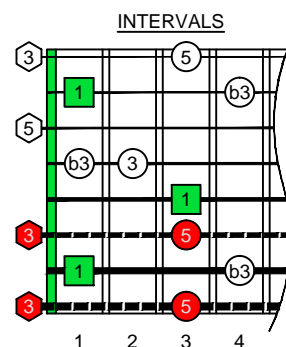

C^Δm
 major-minor
 arpeggio

BAGED
 octaves
E B E A D G B E
 Drop E:
 8-string guitar
 box shapes

www.cagedoctaves.com

Zon Brookes

BAGED octaves (Drop E : 8-string guitar) C major-minor arpeggio : 7B5B2 box shape

BAGED octaves (Drop E : 8-string guitar) C major-minor arpeggio ENTIRE FINGERBOARD NOTE NAMES : 7B5B2 box shape

BAGED octaves (Drop E : 8-string guitar) C major-minor arpeggio ENTIRE FINGERBOARD INTERVALS : 7B5B2 box shape