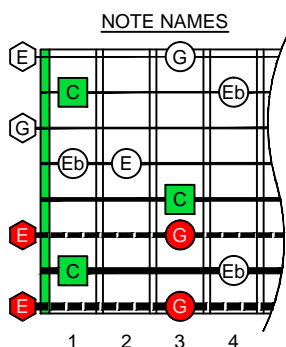

C^Δm
 major-minor
 arpeggio

BAGED
 octaves
E B E A D G B E
 Drop E:
 8-string guitar
 box shapes

www.cagedoctaves.com

Zon Brookes

BAGED octaves (Drop E : 8-string guitar) C major-minor arpeggio : 7B5B2 box shape

BAGED octaves (Drop E : 8-string guitar) C major-minor arpeggio ENTIRE FINGERBOARD NOTE NAMES : 7B5B2 box shape

BAGED octaves (Drop E : 8-string guitar) C major-minor arpeggio ENTIRE FINGERBOARD INTERVALS : 7B5B2 box shape