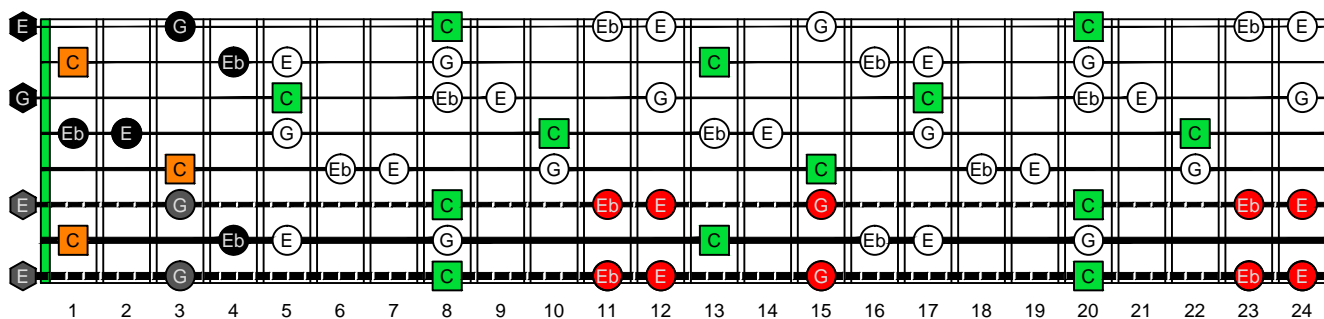

C^Δm
 major-minor
 arpeggio

BAGED
 octaves
E B E A D G B E
 Drop E:
 8-string guitar
 box shapes

www.cagedoctaves.com

Zon Brookes

BAGED octaves (Drop E : 8-string guitar) C major-minor arpeggio : 7B5B2 box shape

BAGED octaves (Drop E : 8-string guitar) C major-minor arpeggio ENTIRE FINGERBOARD NOTE NAMES : 7B5B2 box shape

BAGED octaves (Drop E : 8-string guitar) C major-minor arpeggio ENTIRE FINGERBOARD INTERVALS : 7B5B2 box shape