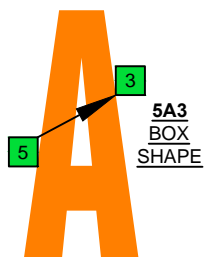

C^Δm
 major-minor
 arpeggio

BAGED
 octaves
EBEADGBE
 Drop E:
 8-string guitar
 box shapes

C major-minor arpeggio
 SEMITONOMETER

5A3
 BOX
 SHAPE

www.cagedoctaves.com

Zon Brookes

BAGED octaves (Drop E : 8-string guitar) C major-minor arpeggio : 5A3 box shape

BAGED octaves (Drop E : 8-string guitar) C major-minor arpeggio ENTIRE FINGERBOARD NOTE NAMES : 5A3 box shape

BAGED octaves (Drop E : 8-string guitar) C major-minor arpeggio ENTIRE FINGERBOARD INTERVALS : 5A3 box shape