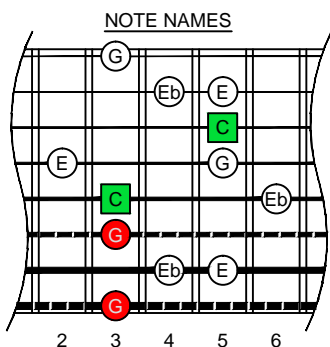

C^Δm
 major-minor
 arpeggio

BAGED
 octaves
EBEADGBE
 Drop E:
 8-string guitar
 box shapes

C major-minor arpeggio
 SEMITONOMETER

5A3
 BOX
 SHAPE

www.cagedoctaves.com

Zon Brookes

BAGED octaves (Drop E : 8-string guitar) C major-minor arpeggio : 5A3 box shape

BAGED octaves (Drop E : 8-string guitar) C major-minor arpeggio ENTIRE FINGERBOARD NOTE NAMES : 5A3 box shape

BAGED octaves (Drop E : 8-string guitar) C major-minor arpeggio ENTIRE FINGERBOARD INTERVALS : 5A3 box shape