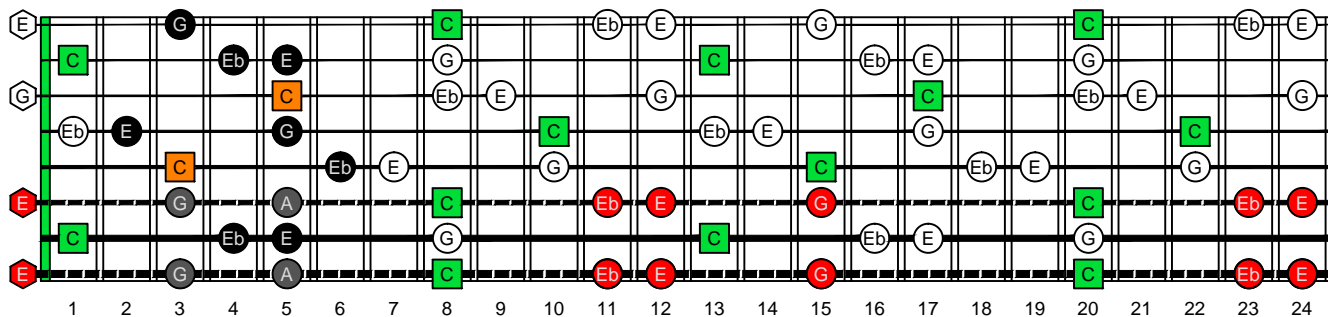

C^Δm
 major-minor
 arpeggio

BAGED
 octaves
EBEADGBE
 Drop E:
 8-string guitar
 box shapes

C major-minor arpeggio
 SEMITONOMETER

5A3
 BOX
 SHAPE

www.cagedoctaves.com

Zon Brookes

BAGED octaves (Drop E : 8-string guitar) C major-minor arpeggio : 5A3 box shape

BAGED octaves (Drop E : 8-string guitar) C major-minor arpeggio ENTIRE FINGERBOARD NOTE NAMES : 5A3 box shape

BAGED octaves (Drop E : 8-string guitar) C major-minor arpeggio ENTIRE FINGERBOARD INTERVALS : 5A3 box shape