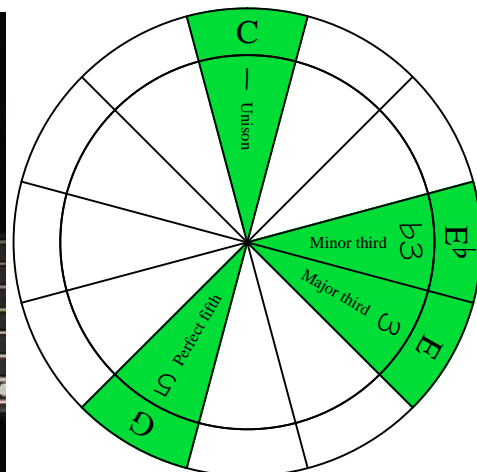

C^Δm
 major-minor
 arpeggio

BAGED
 octaves
EBEADGBE
 Drop E:
 8-string guitar
 box shapes

C major-minor arpeggio
 SEMITONOMETER

5A3
 BOX
 SHAPE

www.cagedoctaves.com

Zon Brookes

BAGED octaves (Drop E : 8-string guitar) C major-minor arpeggio : 5A3 box shape

BAGED octaves (Drop E : 8-string guitar) C major-minor arpeggio ENTIRE FINGERBOARD NOTE NAMES : 5A3 box shape

BAGED octaves (Drop E : 8-string guitar) C major-minor arpeggio ENTIRE FINGERBOARD INTERVALS : 5A3 box shape