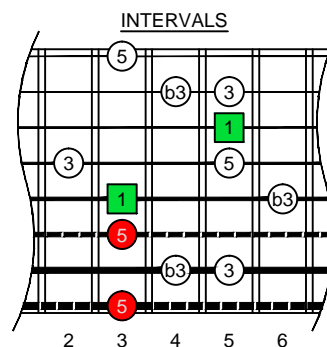

C^Δm
 major-minor
 arpeggio

BAGED
 octaves
EBEADGBE
 Drop E:
 8-string guitar
 box shapes

C major-minor arpeggio
 SEMITONOMETER

5A3
 BOX
 SHAPE

www.cagedoctaves.com

Zon Brookes

BAGED octaves (Drop E : 8-string guitar) C major-minor arpeggio : 5A3 box shape

BAGED octaves (Drop E : 8-string guitar) C major-minor arpeggio ENTIRE FINGERBOARD NOTE NAMES : 5A3 box shape

BAGED octaves (Drop E : 8-string guitar) C major-minor arpeggio ENTIRE FINGERBOARD INTERVALS : 5A3 box shape