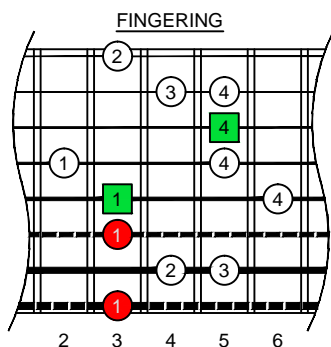

C^Δm
 major-minor
 arpeggio

BAGED
 octaves
EBEADGBE
 Drop E:
 8-string guitar
 box shapes

C major-minor arpeggio
 SEMITONOMETER

5A3
 BOX
 SHAPE

www.cagedoctaves.com

Zon Brookes

BAGED octaves (Drop E : 8-string guitar) C major-minor arpeggio : 5A3 box shape

BAGED octaves (Drop E : 8-string guitar) C major-minor arpeggio ENTIRE FINGERBOARD NOTE NAMES : 5A3 box shape

BAGED octaves (Drop E : 8-string guitar) C major-minor arpeggio ENTIRE FINGERBOARD INTERVALS : 5A3 box shape