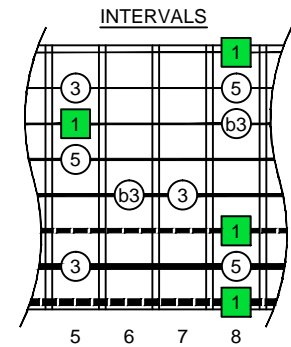

C^Δm
 major-minor
 arpeggio

BAGED
 octaves
EBEADGBE
 Drop E:
 8-string guitar
 box shapes

www.cagedoctaves.com

Zon Brookes

BAGED octaves (Drop E : 8-string guitar) C major-minor arpeggio : 8G6G3G1 box shape

BAGED octaves (Drop E : 8-string guitar) C major-minor arpeggio ENTIRE FINGERBOARD NOTE NAMES : 8G6G3G1 box shape

BAGED octaves (Drop E : 8-string guitar) C major-minor arpeggio ENTIRE FINGERBOARD INTERVALS : 8G6G3G1 box shape