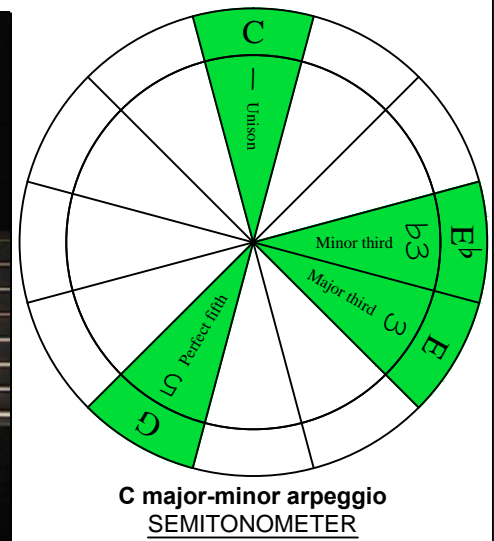

C^Δm
 major-minor
 arpeggio

BAGED
 octaves
EBEADGBE
 Drop E:
 8-string guitar
 box shapes

www.cagedoctaves.com

Zon Brookes

BAGED octaves (Drop E : 8-string guitar) C major-minor arpeggio : 8G6G3G1 box shape

BAGED octaves (Drop E : 8-string guitar) C major-minor arpeggio ENTIRE FINGERBOARD NOTE NAMES : 8G6G3G1 box shape

BAGED octaves (Drop E : 8-string guitar) C major-minor arpeggio ENTIRE FINGERBOARD INTERVALS : 8G6G3G1 box shape