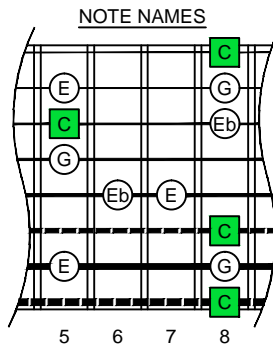

C^Δm
 major-minor
 arpeggio

BAGED
 octaves
EBEADGBE
 Drop E:
 8-string guitar
 box shapes

www.cagedoctaves.com

Zon Brookes

BAGED octaves (Drop E : 8-string guitar) C major-minor arpeggio : 8G6G3G1 box shape

BAGED octaves (Drop E : 8-string guitar) C major-minor arpeggio ENTIRE FINGERBOARD NOTE NAMES : 8G6G3G1 box shape

BAGED octaves (Drop E : 8-string guitar) C major-minor arpeggio ENTIRE FINGERBOARD INTERVALS : 8G6G3G1 box shape