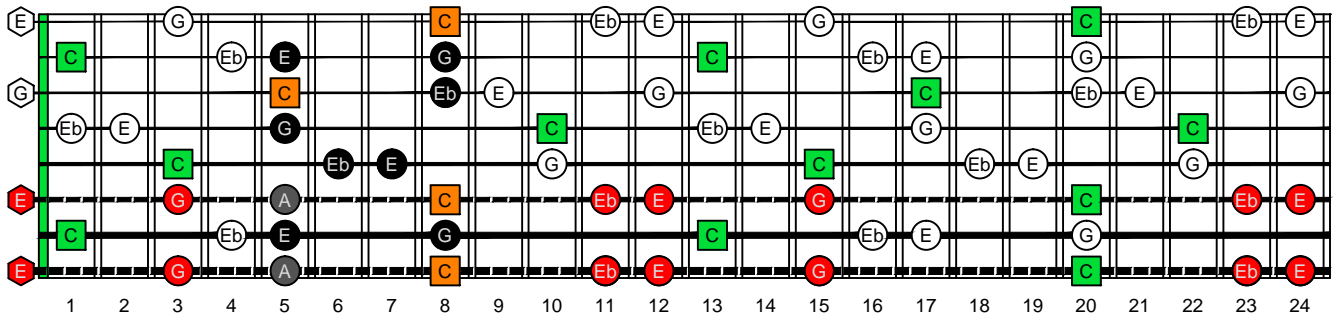

C^Δm
 major-minor
 arpeggio

BAGED
 octaves
EBEADGBE
 Drop E:
 8-string guitar
 box shapes

www.cagedoctaves.com

Zon Brookes

BAGED octaves (Drop E : 8-string guitar) C major-minor arpeggio : 8G6G3G1 box shape

BAGED octaves (Drop E : 8-string guitar) C major-minor arpeggio ENTIRE FINGERBOARD NOTE NAMES : 8G6G3G1 box shape

BAGED octaves (Drop E : 8-string guitar) C major-minor arpeggio ENTIRE FINGERBOARD INTERVALS : 8G6G3G1 box shape