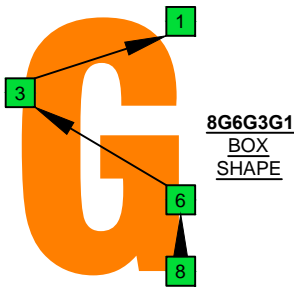

C^Δm
 major-minor
 arpeggio

BAGED
 octaves
EBEADGBE
 Drop E:
 8-string guitar
 box shapes

www.cagedoctaves.com

Zon Brookes

BAGED octaves (Drop E : 8-string guitar) C major-minor arpeggio : 8G6G3G1 box shape

BAGED octaves (Drop E : 8-string guitar) C major-minor arpeggio ENTIRE FINGERBOARD NOTE NAMES : 8G6G3G1 box shape

BAGED octaves (Drop E : 8-string guitar) C major-minor arpeggio ENTIRE FINGERBOARD INTERVALS : 8G6G3G1 box shape