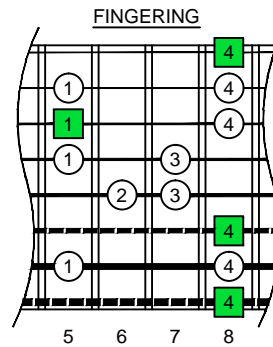

C^Δm
 major-minor
 arpeggio

BAGED
 octaves
EBEADGBE
 Drop E:
 8-string guitar
 box shapes

www.cagedoctaves.com

Zon Brookes

BAGED octaves (Drop E : 8-string guitar) C major-minor arpeggio : 8G6G3G1 box shape

BAGED octaves (Drop E : 8-string guitar) C major-minor arpeggio ENTIRE FINGERBOARD NOTE NAMES : 8G6G3G1 box shape

BAGED octaves (Drop E : 8-string guitar) C major-minor arpeggio ENTIRE FINGERBOARD INTERVALS : 8G6G3G1 box shape