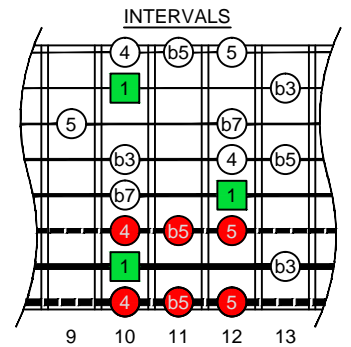

Am
 minor blues
 scale
AGEDB
 octaves
EBEADGBE
 Drop E:
 8-string guitar
 box shapes

www.cagedoctaves.com

Zon Brookes

AGEDB octaves (Drop E : 8-string guitar) A minor blues scale : 7Bm5Bm2 box shape

AGEDB octaves (Drop E : 8-string guitar) A minor blues scale ENTIRE FINGERBOARD NOTE NAMES : 7Bm5Bm2 box shape

AGEDB octaves (Drop E : 8-string guitar) A minor blues scale ENTIRE FINGERBOARD NOTE INTERVALS : 7Bm5Bm2 box shape