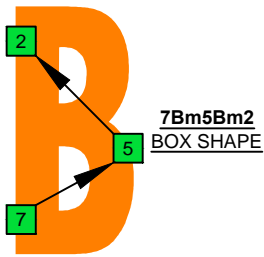

Am
 minor blues
 scale
AGEDB
 octaves
EBEADGBE
 Drop E:
 8-string guitar
 box shapes

www.cagedoctaves.com

Zon Brookes

AGEDB octaves (Drop E : 8-string guitar) A minor blues scale : 7Bm5Bm2 box shape

AGEDB octaves (Drop E : 8-string guitar) A minor blues scale ENTIRE FINGERBOARD NOTE NAMES : 7Bm5Bm2 box shape

AGEDB octaves (Drop E : 8-string guitar) A minor blues scale ENTIRE FINGERBOARD NOTE INTERVALS : 7Bm5Bm2 box shape