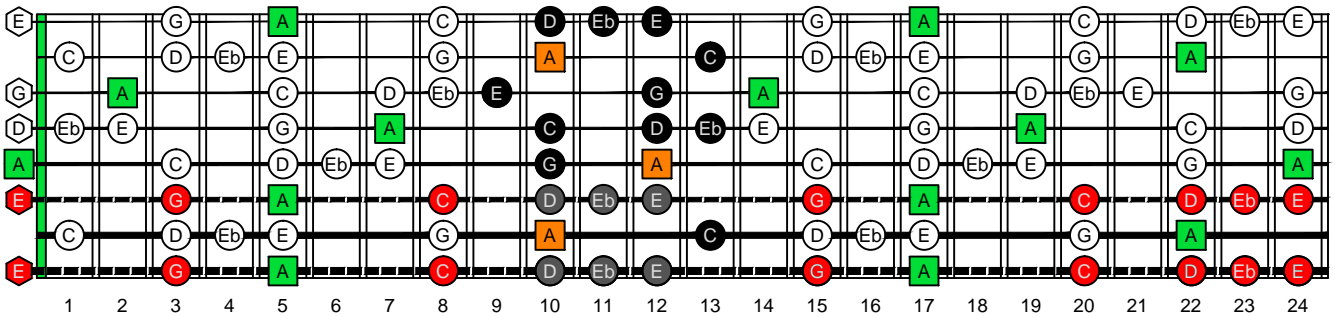

Am
 minor blues
 scale
AGEDB
 octaves
EBEADGBE
 Drop E:
 8-string guitar
 box shapes

www.cagedoctaves.com

Zon Brookes

AGEDB octaves (Drop E : 8-string guitar) A minor blues scale : 7Bm5Bm2 box shape

AGEDB octaves (Drop E : 8-string guitar) A minor blues scale ENTIRE FINGERBOARD NOTE NAMES : 7Bm5Bm2 box shape

AGEDB octaves (Drop E : 8-string guitar) A minor blues scale ENTIRE FINGERBOARD NOTE INTERVALS : 7Bm5Bm2 box shape