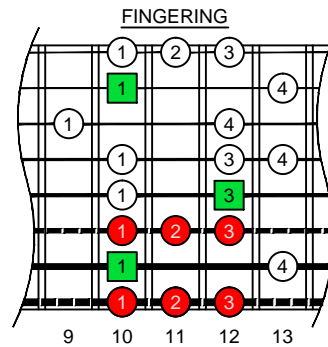

Am
 minor blues
 scale
AGEDB
 octaves
EBEADGBE
 Drop E:
 8-string guitar
 box shapes

www.cagedoctaves.com

Zon Brookes

AGEDB octaves (Drop E : 8-string guitar) A minor blues scale : 7Bm5Bm2 box shape

AGEDB octaves (Drop E : 8-string guitar) A minor blues scale ENTIRE FINGERBOARD NOTE NAMES : 7Bm5Bm2 box shape

AGEDB octaves (Drop E : 8-string guitar) A minor blues scale ENTIRE FINGERBOARD NOTE INTERVALS : 7Bm5Bm2 box shape