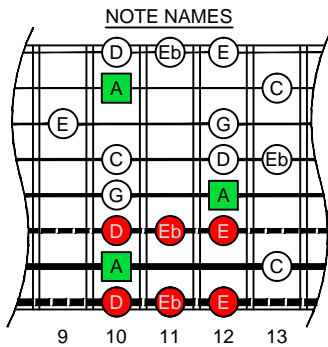

Am
 minor blues
 scale
AGEDB
 octaves
EBEADGBE
 Drop E:
 8-string guitar
 box shapes

www.cagedoctaves.com

Zon Brookes

AGEDB octaves (Drop E : 8-string guitar) A minor blues scale : 7Bm5Bm2 box shape

AGEDB octaves (Drop E : 8-string guitar) A minor blues scale ENTIRE FINGERBOARD NOTE NAMES : 7Bm5Bm2 box shape

AGEDB octaves (Drop E : 8-string guitar) A minor blues scale ENTIRE FINGERBOARD NOTE INTERVALS : 7Bm5Bm2 box shape