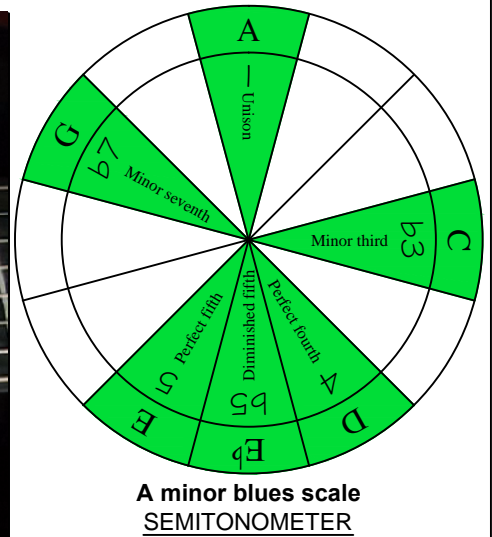

Am
 minor blues
 scale
AGEDB
 octaves
EBEADGBE
 Drop E:
 8-string guitar
 box shapes

www.cagedoctaves.com

Zon Brookes

AGEDB octaves (Drop E : 8-string guitar) A minor blues scale : 7Bm5Bm2 box shape

AGEDB octaves (Drop E : 8-string guitar) A minor blues scale ENTIRE FINGERBOARD NOTE NAMES : 7Bm5Bm2 box shape

AGEDB octaves (Drop E : 8-string guitar) A minor blues scale ENTIRE FINGERBOARD NOTE INTERVALS : 7Bm5Bm2 box shape