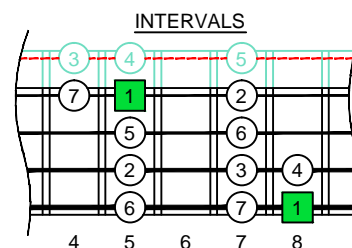

C
major scale
(ionian mode)
CAGED
BASS
Low E : EADG
4-string bass
box shapes

C major scale (ionian mode)
SEMITONOMETER

4G1
BOX
SHAPE

www.cagedoctaves.com

Zon Brookes

CAGED4BASS (Low E : 4-string bass) C major scale (ionian mode) : 4G1 box shape

CAGED4BASS (Low E : 4-string bass) **C major scale (ionian mode)** ENTIRE FINGERBOARD NOTE NAMES : **4G1** box shape

CAGED4BASS (Low E : 4-string bass) **C major scale (ionian mode)** ENTIRE FINGERBOARD INTERVALS : **4G1** box shape