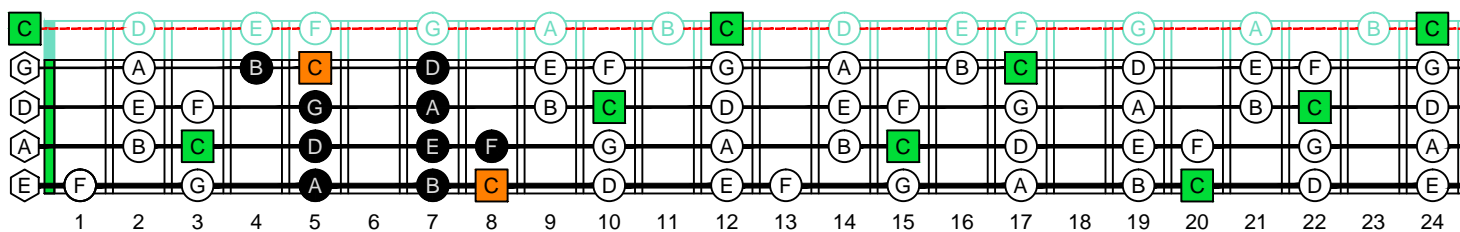

C
major scale
(ionian mode)
CAGED
BASS
Low E : EADG
4-string bass
box shapes

C major scale (ionian mode)
SEMITONOMETER

4G1
BOX
SHAPE

www.cagedoctaves.com

Zon Brookes

CAGED4BASS (Low E : 4-string bass) C major scale (ionian mode) : 4G1 box shape

CAGED4BASS (Low E : 4-string bass) **C major scale (ionian mode)** ENTIRE FINGERBOARD NOTE NAMES : **4G1** box shape

CAGED4BASS (Low E : 4-string bass) **C major scale (ionian mode)** ENTIRE FINGERBOARD INTERVALS : **4G1** box shape