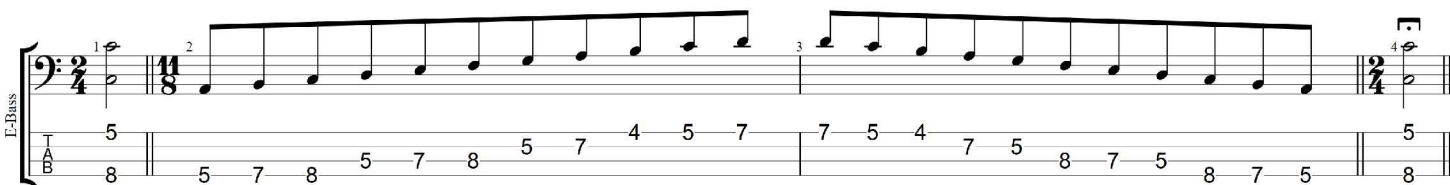

C
major scale
(ionian mode)
CAGED
BASS
Low E : EADG
4-string bass
box shapes

C major scale (ionian mode)
SEMITONOMETER

4G1
BOX
SHAPE

www.cagedoctaves.com

Zon Brookes

CAGED4BASS (Low E : 4-string bass) C major scale (ionian mode) : 4G1 box shape

CAGED4BASS (Low E : 4-string bass) **C major scale (ionian mode)** ENTIRE FINGERBOARD NOTE NAMES : **4G1** box shape

CAGED4BASS (Low E : 4-string bass) **C major scale (ionian mode)** ENTIRE FINGERBOARD INTERVALS : **4G1** box shape