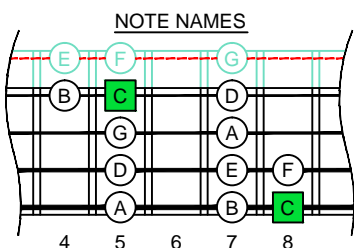

C
major scale
(ionian mode)
CAGED
BASS
Low E : EADG
4-string bass
box shapes

C major scale (ionian mode)
SEMITONOMETER

4G1
BOX
SHAPE

www.cagedoctaves.com

Zon Brookes

CAGED4BASS (Low E : 4-string bass) C major scale (ionian mode) : 4G1 box shape

CAGED4BASS (Low E : 4-string bass) **C major scale (ionian mode)** ENTIRE FINGERBOARD NOTE NAMES : **4G1** box shape

CAGED4BASS (Low E : 4-string bass) **C major scale (ionian mode)** ENTIRE FINGERBOARD INTERVALS : **4G1** box shape