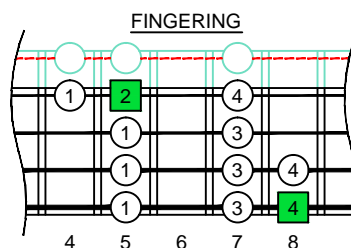

C
major scale
(ionian mode)
CAGED
BASS
Low E : EADG
4-string bass
box shapes

C major scale (ionian mode)
SEMITONOMETER

4G1
BOX
SHAPE

www.cagedoctaves.com

Zon Brookes

CAGED4BASS (Low E : 4-string bass) C major scale (ionian mode) : 4G1 box shape

CAGED4BASS (Low E : 4-string bass) **C major scale (ionian mode)** ENTIRE FINGERBOARD NOTE NAMES : **4G1** box shape

CAGED4BASS (Low E : 4-string bass) **C major scale (ionian mode)** ENTIRE FINGERBOARD INTERVALS : **4G1** box shape