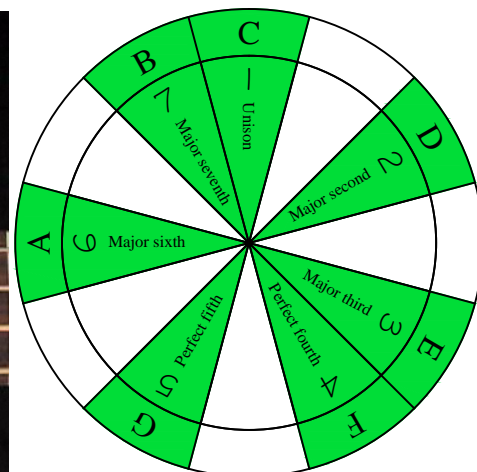

C
major scale
(ionian mode)
CAGED
BASS
Low E : EADG
4-string bass
box shapes

C major scale (ionian mode)
SEMITONOMETER

4G1
BOX
SHAPE

www.cagedoctaves.com

Zon Brookes

CAGED4BASS (Low E : 4-string bass) C major scale (ionian mode) : 4G1 box shape

CAGED4BASS (Low E : 4-string bass) **C major scale (ionian mode)** ENTIRE FINGERBOARD NOTE NAMES : **4G1** box shape

CAGED4BASS (Low E : 4-string bass) **C major scale (ionian mode)** ENTIRE FINGERBOARD INTERVALS : **4G1** box shape