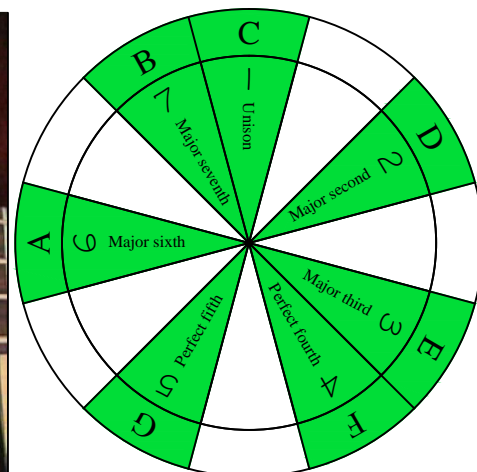

C major scale (ionian mode)

CAGED BASS

Low E : EADG
4-string bass
box shapes

C major scale (ionian mode)
SEMITONOMETER

www.cagedoctaves.com

Zon Brookes

CAGED4BASS (Low E : 4-string bass) C major scale (ionian mode) : 2D* box shape

CAGED4BASS (Low E : 4-string bass) C major scale (ionian mode) ENTIRE FINGERBOARD NOTE NAMES : 2D* box shape

CAGED4BASS (Low E : 4-string bass) C major scale (ionian mode) ENTIRE FINGERBOARD INTERVALS : 2D* box shape