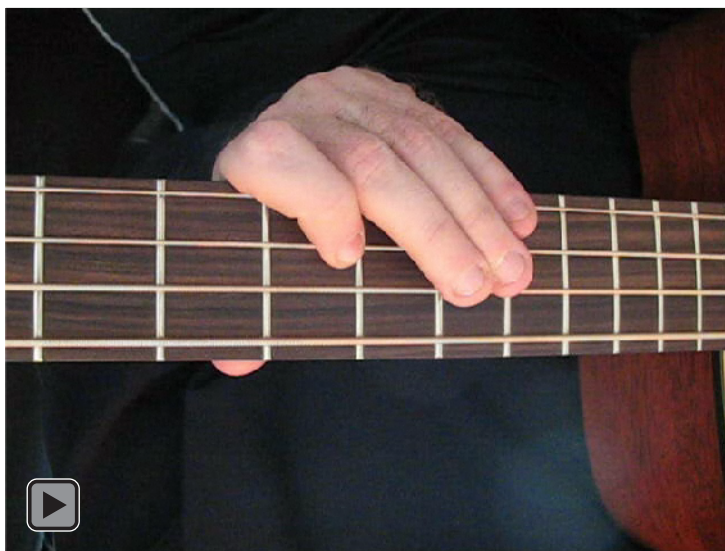

C major scale (ionian mode)

CAGED BASS

Low E : EADG
4-string bass
box shapes

C major scale (ionian mode)
SEMITONOMETER

www.cagedoctaves.com

Zon Brookes

CAGED4BASS (Low E : 4-string bass) C major scale (ionian mode) : 2D* box shape

CAGED4BASS (Low E : 4-string bass) C major scale (ionian mode) ENTIRE FINGERBOARD NOTE NAMES : 2D* box shape

CAGED4BASS (Low E : 4-string bass) C major scale (ionian mode) ENTIRE FINGERBOARD INTERVALS : 2D* box shape