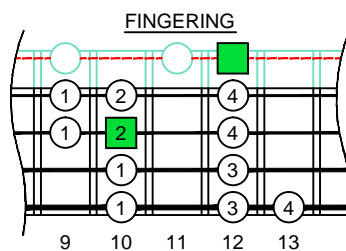

C major scale (ionian mode)

CAGED BASS

Low E : EADG
4-string bass
box shapes

C major scale (ionian mode)
SEMITONOMETER

www.cagedoctaves.com

Zon Brookes

CAGED4BASS (Low E : 4-string bass) C major scale (ionian mode) : 2D* box shape

CAGED4BASS (Low E : 4-string bass) C major scale (ionian mode) ENTIRE FINGERBOARD NOTE NAMES : 2D* box shape

CAGED4BASS (Low E : 4-string bass) C major scale (ionian mode) ENTIRE FINGERBOARD INTERVALS : 2D* box shape