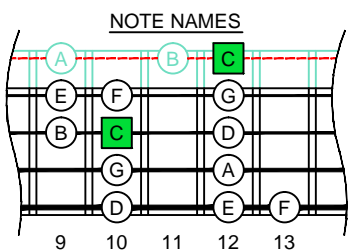

C major scale (ionian mode)

CAGED BASS

Low E : EADG
4-string bass
box shapes

C major scale (ionian mode)
SEMITONOMETER

www.cagedoctaves.com

Zon Brookes

CAGED4BASS (Low E : 4-string bass) C major scale (ionian mode) : 2D* box shape

CAGED4BASS (Low E : 4-string bass) C major scale (ionian mode) ENTIRE FINGERBOARD NOTE NAMES : 2D* box shape

CAGED4BASS (Low E : 4-string bass) C major scale (ionian mode) ENTIRE FINGERBOARD INTERVALS : 2D* box shape