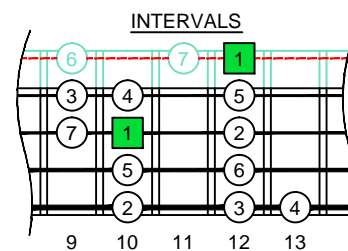

C major scale (ionian mode)

CAGED BASS

Low E : EADG
4-string bass
box shapes

C major scale (ionian mode)
SEMITONOMETER

www.cagedoctaves.com

Zon Brookes

CAGED4BASS (Low E : 4-string bass) C major scale (ionian mode) : 2D* box shape

CAGED4BASS (Low E : 4-string bass) C major scale (ionian mode) ENTIRE FINGERBOARD NOTE NAMES : 2D* box shape

CAGED4BASS (Low E : 4-string bass) C major scale (ionian mode) ENTIRE FINGERBOARD INTERVALS : 2D* box shape