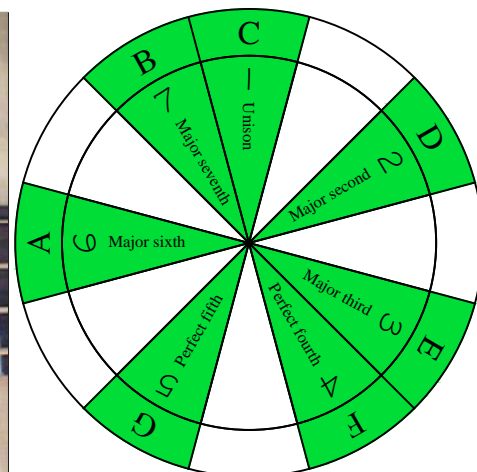

C major scale (ionian mode)

CAGED BASS

Low E : EADG
4-string bass
box shapes

C major scale (ionian mode)
SEMITONOMETER

3C* at 12
BOX
SHAPE

www.cagedoctaves.com

Zon Brookes

CAGED4BASS (Low E : 4-string bass) C major scale (ionian mode) : 3C* box shape at 12

CAGED4BASS (Low E : 4-string bass) C major scale (ionian mode) ENTIRE FINGERBOARD NOTE NAMES : 3C* box shape at 12

CAGED4BASS (Low E : 4-string bass) C major scale (ionian mode) ENTIRE FINGERBOARD INTERVALS : 3C* box shape at 12