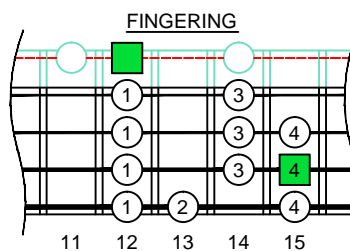

C major scale (ionian mode)

CAGED BASS

Low E : EADG
4-string bass
box shapes

C major scale (ionian mode)
SEMITONOMETER

3C* at 12
BOX
SHAPE

www.cagedoctaves.com

Zon Brookes

CAGED4BASS (Low E : 4-string bass) C major scale (ionian mode) : 3C* box shape at 12

CAGED4BASS (Low E : 4-string bass) C major scale (ionian mode) ENTIRE FINGERBOARD NOTE NAMES : 3C* box shape at 12

CAGED4BASS (Low E : 4-string bass) C major scale (ionian mode) ENTIRE FINGERBOARD INTERVALS : 3C* box shape at 12