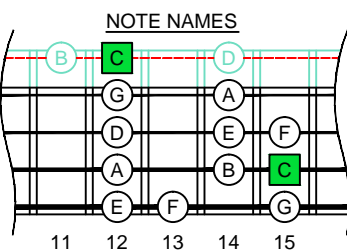

C major scale (ionian mode)

CAGED BASS

Low E : EADG
4-string bass
box shapes

C major scale (ionian mode)
SEMITONOMETER

3C* at 12
BOX
SHAPE

www.cagedoctaves.com

Zon Brookes

CAGED4BASS (Low E : 4-string bass) C major scale (ionian mode) : 3C* box shape at 12

CAGED4BASS (Low E : 4-string bass) C major scale (ionian mode) ENTIRE FINGERBOARD NOTE NAMES : 3C* box shape at 12

CAGED4BASS (Low E : 4-string bass) C major scale (ionian mode) ENTIRE FINGERBOARD INTERVALS : 3C* box shape at 12