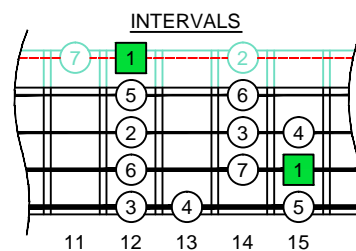

C major scale (ionian mode)

CAGED BASS

Low E : EADG
4-string bass
box shapes

C major scale (ionian mode)
SEMITONOMETER

3C* at 12
BOX
SHAPE

www.cagedoctaves.com

Zon Brookes

CAGED4BASS (Low E : 4-string bass) C major scale (ionian mode) : 3C* box shape at 12

CAGED4BASS (Low E : 4-string bass) C major scale (ionian mode) ENTIRE FINGERBOARD NOTE NAMES : 3C* box shape at 12

CAGED4BASS (Low E : 4-string bass) C major scale (ionian mode) ENTIRE FINGERBOARD INTERVALS : 3C* box shape at 12