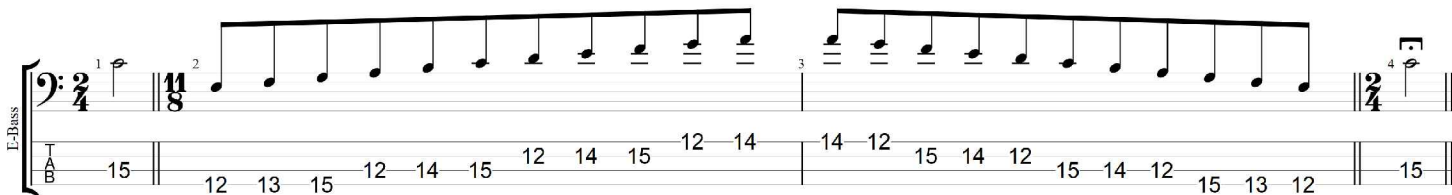

C major scale (ionian mode)

CAGED BASS

Low E : EADG
4-string bass
box shapes

C major scale (ionian mode)
SEMITONOMETER

3C* at 12
BOX
SHAPE

www.cagedoctaves.com

Zon Brookes

CAGED4BASS (Low E : 4-string bass) C major scale (ionian mode) : 3C* box shape at 12

CAGED4BASS (Low E : 4-string bass) C major scale (ionian mode) ENTIRE FINGERBOARD NOTE NAMES : 3C* box shape at 12

CAGED4BASS (Low E : 4-string bass) C major scale (ionian mode) ENTIRE FINGERBOARD INTERVALS : 3C* box shape at 12