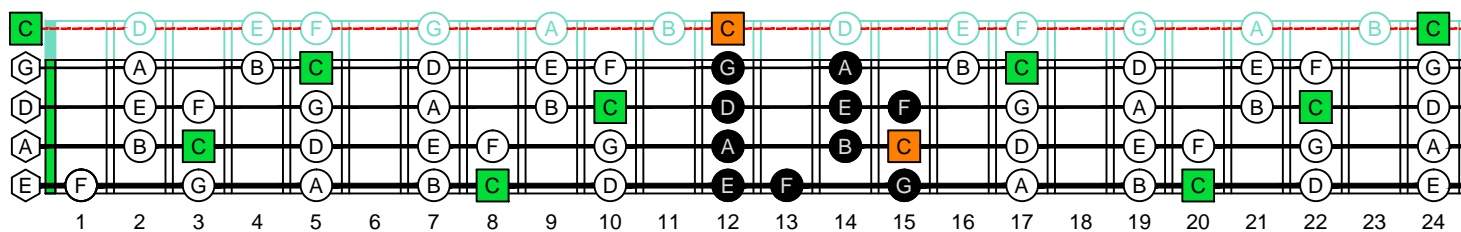

C major scale (ionian mode)

CAGED BASS

Low E : EADG
4-string bass
box shapes

C major scale (ionian mode)
SEMITONOMETER

3C* at 12
BOX
SHAPE

www.cagedoctaves.com

Zon Brookes

CAGED4BASS (Low E : 4-string bass) C major scale (ionian mode) : 3C* box shape at 12

CAGED4BASS (Low E : 4-string bass) C major scale (ionian mode) ENTIRE FINGERBOARD NOTE NAMES : 3C* box shape at 12

CAGED4BASS (Low E : 4-string bass) C major scale (ionian mode) ENTIRE FINGERBOARD INTERVALS : 3C* box shape at 12