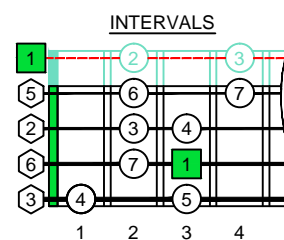

C
 major scale
 (ionian mode)
CAGED
BASS
 Low E : EADG
 4-string bass
 box shapes
 (3nps)

C major scale (ionian mode)
 SEMITONOMETER

3C*
 BOX
 SHAPE
 (3nps)

www.cagedoctaves.com

Zon Brookes

CAGED4BASS (Low E : 4-string bass) C major scale (ionian mode) : 3C* box shape (3nps)

CAGED4BASS (Low E : 4-string bass) **C major scale (ionian mode)** ENTIRE FINGERBOARD NOTE NAMES : **3C*** box shape (3nps)

CAGED4BASS (Low E : 4-string bass) **C major scale (ionian mode)** ENTIRE FINGERBOARD INTERVALS : **3C*** box shape (3nps)