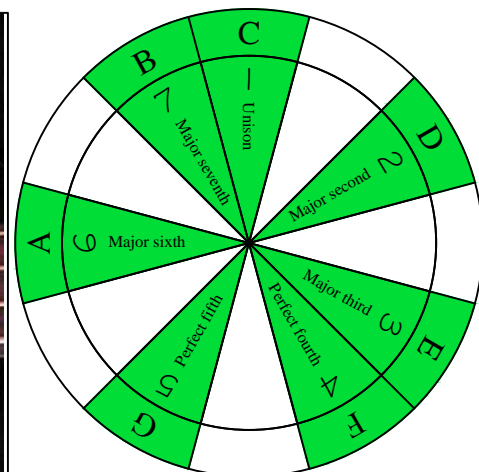

C
 major scale
 (ionian mode)
CAGED
BASS
 Low E : EADG
 4-string bass
 box shapes
 (3nps)

C major scale (ionian mode)
 SEMITONOMETER

3C*
 BOX
 SHAPE
 (3nps)

www.cagedoctaves.com

Zon Brookes

CAGED4BASS (Low E : 4-string bass) C major scale (ionian mode) : 3C* box shape (3nps)

CAGED4BASS (Low E : 4-string bass) **C major scale (ionian mode)** ENTIRE FINGERBOARD NOTE NAMES : **3C*** box shape (3nps)

CAGED4BASS (Low E : 4-string bass) **C major scale (ionian mode)** ENTIRE FINGERBOARD INTERVALS : **3C*** box shape (3nps)