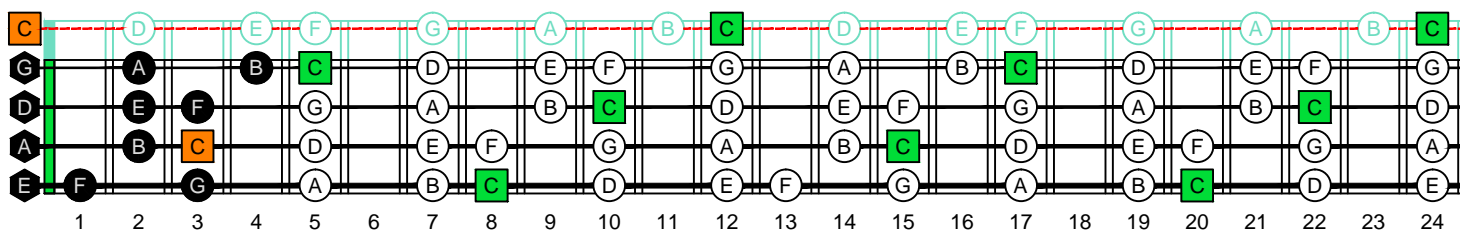

C
 major scale
 (ionian mode)
CAGED
BASS
 Low E : EADG
 4-string bass
 box shapes
 (3nps)

C major scale (ionian mode)
 SEMITONOMETER

3C*
 BOX
 SHAPE
 (3nps)

www.cagedoctaves.com

Zon Brookes

CAGED4BASS (Low E : 4-string bass) C major scale (ionian mode) : 3C* box shape (3nps)

CAGED4BASS (Low E : 4-string bass) **C major scale (ionian mode)** ENTIRE FINGERBOARD NOTE NAMES : **3C*** box shape (3nps)

CAGED4BASS (Low E : 4-string bass) **C major scale (ionian mode)** ENTIRE FINGERBOARD INTERVALS : **3C*** box shape (3nps)