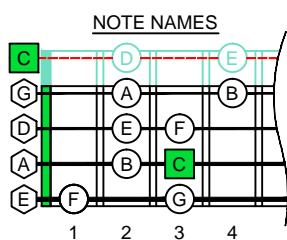

C
 major scale
 (ionian mode)
CAGED
BASS
 Low E : EADG
 4-string bass
 box shapes
 (3nps)

C major scale (ionian mode)
 SEMITONOMETER

3C*
 BOX
 SHAPE
 (3nps)

www.cagedoctaves.com

Zon Brookes

CAGED4BASS (Low E : 4-string bass) C major scale (ionian mode) : 3C* box shape (3nps)

CAGED4BASS (Low E : 4-string bass) **C major scale (ionian mode)** ENTIRE FINGERBOARD NOTE NAMES : **3C*** box shape (3nps)

CAGED4BASS (Low E : 4-string bass) **C major scale (ionian mode)** ENTIRE FINGERBOARD INTERVALS : **3C*** box shape (3nps)