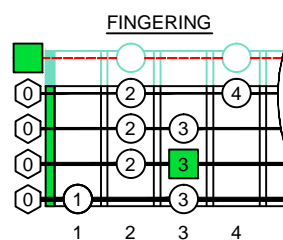

C
 major scale
 (ionian mode)
CAGED
BASS
 Low E : EADG
 4-string bass
 box shapes
 (3nps)

C major scale (ionian mode)
 SEMITONOMETER

3C*
 BOX
 SHAPE
 (3nps)

www.cagedoctaves.com

Zon Brookes

CAGED4BASS (Low E : 4-string bass) C major scale (ionian mode) : 3C* box shape (3nps)

CAGED4BASS (Low E : 4-string bass) **C major scale (ionian mode)** ENTIRE FINGERBOARD NOTE NAMES : **3C*** box shape (3nps)

CAGED4BASS (Low E : 4-string bass) **C major scale (ionian mode)** ENTIRE FINGERBOARD INTERVALS : **3C*** box shape (3nps)