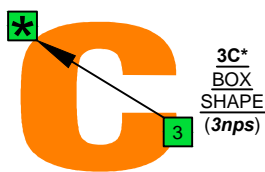

C
 major scale
 (ionian mode)
CAGED
BASS
 Low E : EADG
 4-string bass
 box shapes
 (3nps)

C major scale (ionian mode)
 SEMITONOMETER

3C*
 BOX
 SHAPE
 (3nps)

www.cagedoctaves.com

Zon Brookes

CAGED4BASS (Low E : 4-string bass) C major scale (ionian mode) : 3C* box shape (3nps)

CAGED4BASS (Low E : 4-string bass) **C major scale (ionian mode)** ENTIRE FINGERBOARD NOTE NAMES : **3C*** box shape (3nps)

CAGED4BASS (Low E : 4-string bass) **C major scale (ionian mode)** ENTIRE FINGERBOARD INTERVALS : **3C*** box shape (3nps)