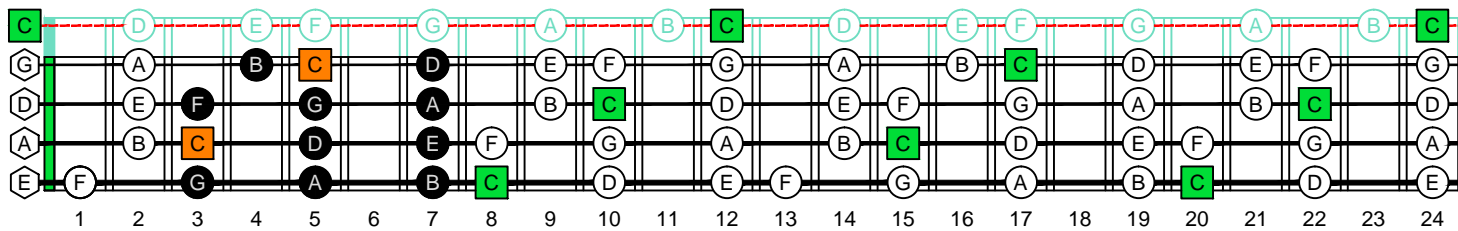

C
major scale
(ionian mode)
CAGED
BASS
 Low E : EADG
 4-string bass
 box shapes
 (3nps)

C major scale (ionian mode)
 SEMITONOMETER

3A1G
 BOX
 SHAPE
 (3nps)

www.cagedoctaves.com

Zon Brookes

CAGED4BASS (Low E : 4-string bass) C major scale (ionian mode) : 3A1G box shape (3nps)

CAGED4BASS (Low E : 4-string bass) **C major scale (ionian mode)** ENTIRE FINGERBOARD NOTE NAMES : 3A1G box shape (3nps)

CAGED4BASS (Low E : 4-string bass) **C major scale (ionian mode)** ENTIRE FINGERBOARD INTERVALS : 3A1G box shape (3nps)