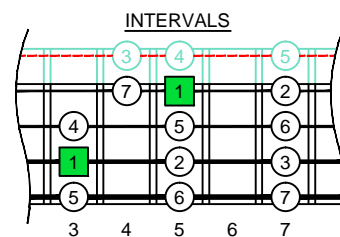

C
major scale
(ionian mode)
CAGED
BASS
 Low E : EADG
 4-string bass
 box shapes
 (3nps)

C major scale (ionian mode)
 SEMITONOMETER

3A1G
 BOX
 SHAPE
 (3nps)

www.cagedoctaves.com

Zon Brookes

CAGED4BASS (Low E : 4-string bass) C major scale (ionian mode) : 3A1G box shape (3nps)

CAGED4BASS (Low E : 4-string bass) **C major scale (ionian mode)** ENTIRE FINGERBOARD NOTE NAMES : 3A1G box shape (3nps)

CAGED4BASS (Low E : 4-string bass) **C major scale (ionian mode)** ENTIRE FINGERBOARD INTERVALS : 3A1G box shape (3nps)