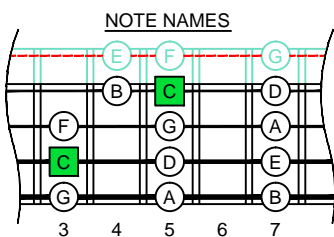

C
major scale
(ionian mode)
CAGED
BASS
 Low E : EADG
 4-string bass
 box shapes
 (3nps)

C major scale (ionian mode)
 SEMITONOMETER

3A1G
 BOX
 SHAPE
 (3nps)

www.cagedoctaves.com

Zon Brookes

CAGED4BASS (Low E : 4-string bass) C major scale (ionian mode) : 3A1G box shape (3nps)

CAGED4BASS (Low E : 4-string bass) **C major scale (ionian mode)** ENTIRE FINGERBOARD NOTE NAMES : 3A1G box shape (3nps)

CAGED4BASS (Low E : 4-string bass) **C major scale (ionian mode)** ENTIRE FINGERBOARD INTERVALS : 3A1G box shape (3nps)