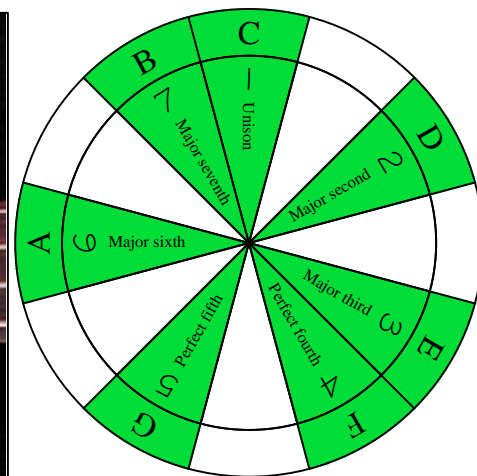

C
major scale
(ionian mode)
CAGED
BASS
 Low E : EADG
 4-string bass
 box shapes
 (3nps)

C major scale (ionian mode)
 SEMITONOMETER

3A1G
 BOX
 SHAPE
 (3nps)

www.cagedoctaves.com

Zon Brookes

CAGED4BASS (Low E : 4-string bass) C major scale (ionian mode) : 3A1G box shape (3nps)

CAGED4BASS (Low E : 4-string bass) **C major scale (ionian mode)** ENTIRE FINGERBOARD NOTE NAMES : 3A1G box shape (3nps)

CAGED4BASS (Low E : 4-string bass) **C major scale (ionian mode)** ENTIRE FINGERBOARD INTERVALS : 3A1G box shape (3nps)