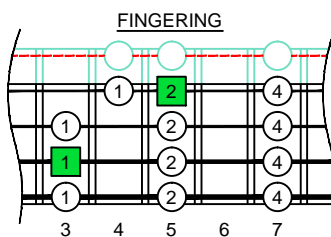

C
major scale
(ionian mode)
CAGED
BASS
 Low E : EADG
 4-string bass
 box shapes
 (3nps)

C major scale (ionian mode)
 SEMITONOMETER

3A1G
 BOX
 SHAPE
 (3nps)

www.cagedoctaves.com

Zon Brookes

CAGED4BASS (Low E : 4-string bass) C major scale (ionian mode) : 3A1G box shape (3nps)

CAGED4BASS (Low E : 4-string bass) **C major scale (ionian mode)** ENTIRE FINGERBOARD NOTE NAMES : 3A1G box shape (3nps)

CAGED4BASS (Low E : 4-string bass) **C major scale (ionian mode)** ENTIRE FINGERBOARD INTERVALS : 3A1G box shape (3nps)