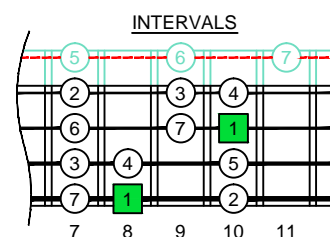

**C**  
major scale  
(ionian mode)  
**CAGED**  
**BASS**  
Low E : EADG  
4-string bass  
box shapes  
(3nps)

**C major scale (ionian mode)**  
SEMITONOMETER

**4E2**  
BOX  
SHAPE  
(3nps)

www.cagedoctaves.com

Zon Brookes

CAGED4BASS (Low E : 4-string bass) C major scale (ionian mode) : 4E2 box shape (3nps)

**CAGED4BASS** (Low E : 4-string bass) **C major scale (ionian mode)** ENTIRE FINGERBOARD NOTE NAMES : **4E2** box shape (3nps)

**CAGED4BASS** (Low E : 4-string bass) **C major scale (ionian mode)** ENTIRE FINGERBOARD INTERVALS : **4E2** box shape (3nps)