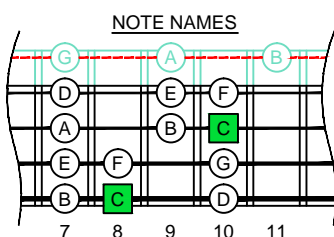

**C**  
major scale  
(ionian mode)  
**CAGED**  
**BASS**  
Low E : EADG  
4-string bass  
box shapes  
(3nps)

**C major scale (ionian mode)**  
SEMITONOMETER

**4E2**  
BOX  
SHAPE  
(3nps)

www.cagedoctaves.com

Zon Brookes

CAGED4BASS (Low E : 4-string bass) C major scale (ionian mode) : 4E2 box shape (3nps)

**CAGED4BASS** (Low E : 4-string bass) **C major scale (ionian mode)** ENTIRE FINGERBOARD NOTE NAMES : **4E2** box shape (3nps)

**CAGED4BASS** (Low E : 4-string bass) **C major scale (ionian mode)** ENTIRE FINGERBOARD INTERVALS : **4E2** box shape (3nps)