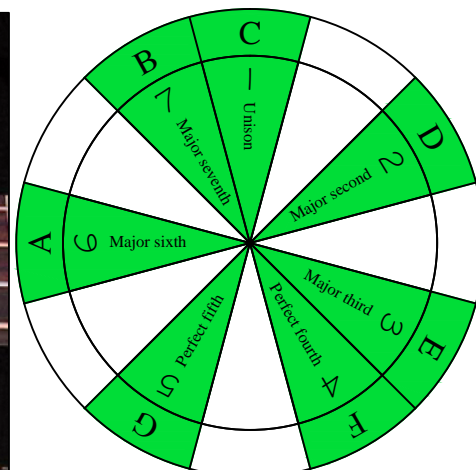

**C**  
major scale  
(ionian mode)  
**CAGED**  
**BASS**  
Low E : EADG  
4-string bass  
box shapes  
(3nps)

**C major scale (ionian mode)**  
SEMITONOMETER

**4E2**  
BOX  
SHAPE  
(3nps)

www.cagedoctaves.com

Zon Brookes

CAGED4BASS (Low E : 4-string bass) C major scale (ionian mode) : 4E2 box shape (3nps)

**CAGED4BASS** (Low E : 4-string bass) **C major scale (ionian mode)** ENTIRE FINGERBOARD NOTE NAMES : **4E2** box shape (3nps)

**CAGED4BASS** (Low E : 4-string bass) **C major scale (ionian mode)** ENTIRE FINGERBOARD INTERVALS : **4E2** box shape (3nps)