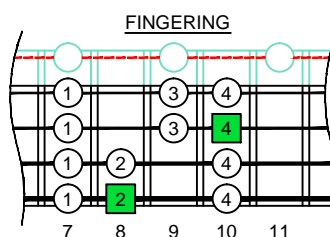

**C**  
major scale  
(ionian mode)  
**CAGED**  
**BASS**  
Low E : EADG  
4-string bass  
box shapes  
(3nps)

**C major scale (ionian mode)**  
SEMITONOMETER

**4E2**  
BOX  
SHAPE  
(3nps)

www.cagedoctaves.com

Zon Brookes

CAGED4BASS (Low E : 4-string bass) C major scale (ionian mode) : 4E2 box shape (3nps)

**CAGED4BASS** (Low E : 4-string bass) **C major scale (ionian mode)** ENTIRE FINGERBOARD NOTE NAMES : **4E2** box shape (3nps)

**CAGED4BASS** (Low E : 4-string bass) **C major scale (ionian mode)** ENTIRE FINGERBOARD INTERVALS : **4E2** box shape (3nps)