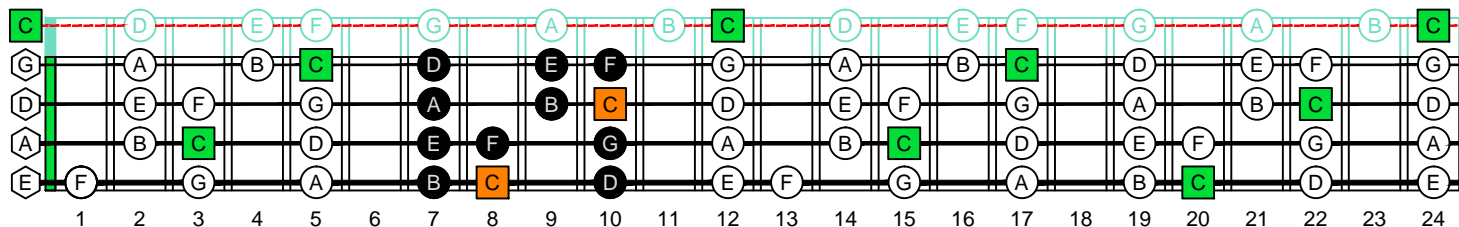

**C**  
major scale  
(ionian mode)  
**CAGED**  
**BASS**  
Low E : EADG  
4-string bass  
box shapes  
(3nps)

**C major scale (ionian mode)**  
SEMITONOMETER

**4E2**  
BOX  
SHAPE  
(3nps)

www.cagedoctaves.com

Zon Brookes

CAGED4BASS (Low E : 4-string bass) C major scale (ionian mode) : 4E2 box shape (3nps)

**CAGED4BASS** (Low E : 4-string bass) **C major scale (ionian mode)** ENTIRE FINGERBOARD NOTE NAMES : **4E2** box shape (3nps)

**CAGED4BASS** (Low E : 4-string bass) **C major scale (ionian mode)** ENTIRE FINGERBOARD INTERVALS : **4E2** box shape (3nps)