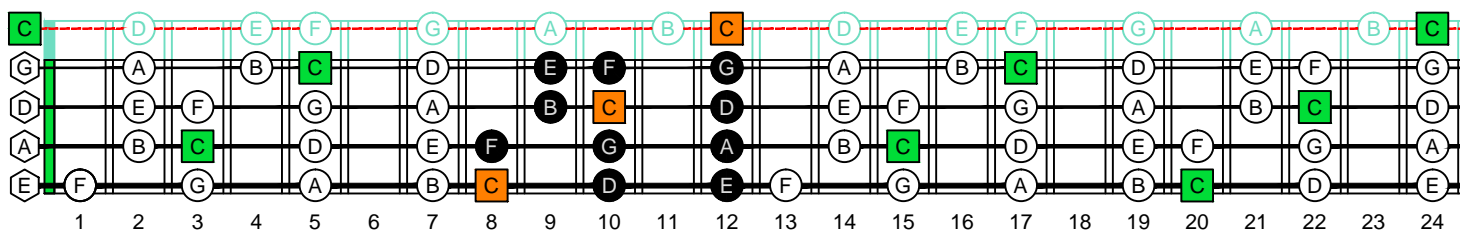

C
 major scale
 (ionian mode)
CAGED
BASS
 Low E : EADG
 4-string bass
 box shapes
 (3nps)

C major scale (ionian mode)
 SEMITONOMETER

www.cagedoctaves.com

Zon Brookes

CAGED4BASS (Low E : 4-string bass) C major scale (ionian mode) : 4E2D* box shape (3nps)

CAGED4BASS (Low E : 4-string bass) **C major scale (ionian mode)** ENTIRE FINGERBOARD NOTE NAMES : **4E2D*** box shape (3nps)

CAGED4BASS (Low E : 4-string bass) **C major scale (ionian mode)** ENTIRE FINGERBOARD INTERVALS : **4E2D*** box shape (3nps)