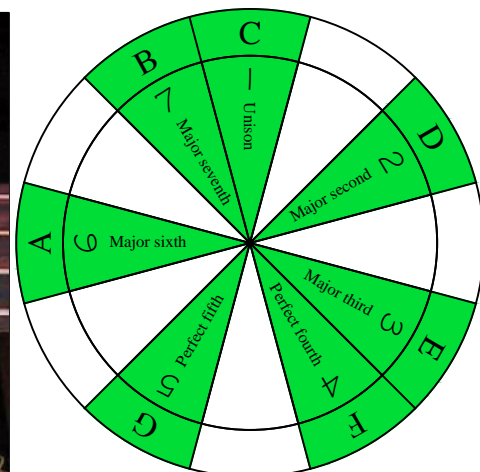

C
 major scale
 (ionian mode)
CAGED
BASS
 Low E : EADG
 4-string bass
 box shapes
 (3nps)

C major scale (ionian mode)
 SEMITONOMETER

www.cagedoctaves.com

Zon Brookes

CAGED4BASS (Low E : 4-string bass) C major scale (ionian mode) : 4E2D* box shape (3nps)

CAGED4BASS (Low E : 4-string bass) **C major scale (ionian mode)** ENTIRE FINGERBOARD NOTE NAMES : **4E2D*** box shape (3nps)

CAGED4BASS (Low E : 4-string bass) **C major scale (ionian mode)** ENTIRE FINGERBOARD INTERVALS : **4E2D*** box shape (3nps)