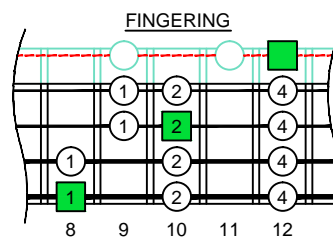

C
 major scale
 (ionian mode)
CAGED
BASS
 Low E : EADG
 4-string bass
 box shapes
 (3nps)

C major scale (ionian mode)
 SEMITONOMETER

www.cagedoctaves.com

Zon Brookes

CAGED4BASS (Low E : 4-string bass) C major scale (ionian mode) : 4E2D* box shape (3nps)

CAGED4BASS (Low E : 4-string bass) **C major scale (ionian mode)** ENTIRE FINGERBOARD NOTE NAMES : **4E2D*** box shape (3nps)

CAGED4BASS (Low E : 4-string bass) **C major scale (ionian mode)** ENTIRE FINGERBOARD INTERVALS : **4E2D*** box shape (3nps)