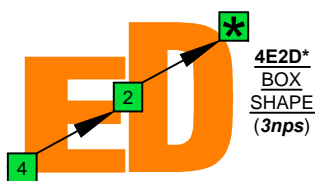

C
 major scale
 (ionian mode)
CAGED
BASS
 Low E : EADG
 4-string bass
 box shapes
 (3nps)

C major scale (ionian mode)
 SEMITONOMETER

www.cagedoctaves.com

Zon Brookes

CAGED4BASS (Low E : 4-string bass) C major scale (ionian mode) : 4E2D* box shape (3nps)

CAGED4BASS (Low E : 4-string bass) **C major scale (ionian mode)** ENTIRE FINGERBOARD NOTE NAMES : **4E2D*** box shape (3nps)

CAGED4BASS (Low E : 4-string bass) **C major scale (ionian mode)** ENTIRE FINGERBOARD INTERVALS : **4E2D*** box shape (3nps)