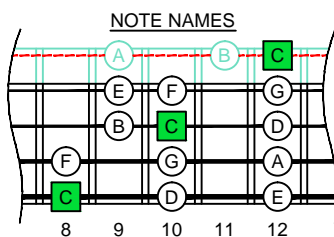

C
 major scale
 (ionian mode)
CAGED
BASS
 Low E : EADG
 4-string bass
 box shapes
 (3nps)

C major scale (ionian mode)
 SEMITONOMETER

www.cagedoctaves.com

Zon Brookes

CAGED4BASS (Low E : 4-string bass) C major scale (ionian mode) : 4E2D* box shape (3nps)

CAGED4BASS (Low E : 4-string bass) **C major scale (ionian mode)** ENTIRE FINGERBOARD NOTE NAMES : **4E2D*** box shape (3nps)

CAGED4BASS (Low E : 4-string bass) **C major scale (ionian mode)** ENTIRE FINGERBOARD INTERVALS : **4E2D*** box shape (3nps)