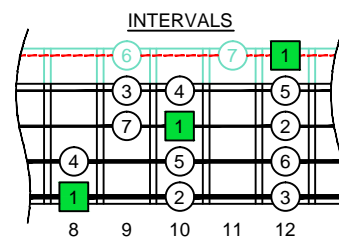

C
 major scale
 (ionian mode)
CAGED
BASS
 Low E : EADG
 4-string bass
 box shapes
 (3nps)

C major scale (ionian mode)
 SEMITONOMETER

www.cagedoctaves.com

Zon Brookes

CAGED4BASS (Low E : 4-string bass) C major scale (ionian mode) : 4E2D* box shape (3nps)

CAGED4BASS (Low E : 4-string bass) **C major scale (ionian mode)** ENTIRE FINGERBOARD NOTE NAMES : **4E2D*** box shape (3nps)

CAGED4BASS (Low E : 4-string bass) **C major scale (ionian mode)** ENTIRE FINGERBOARD INTERVALS : **4E2D*** box shape (3nps)